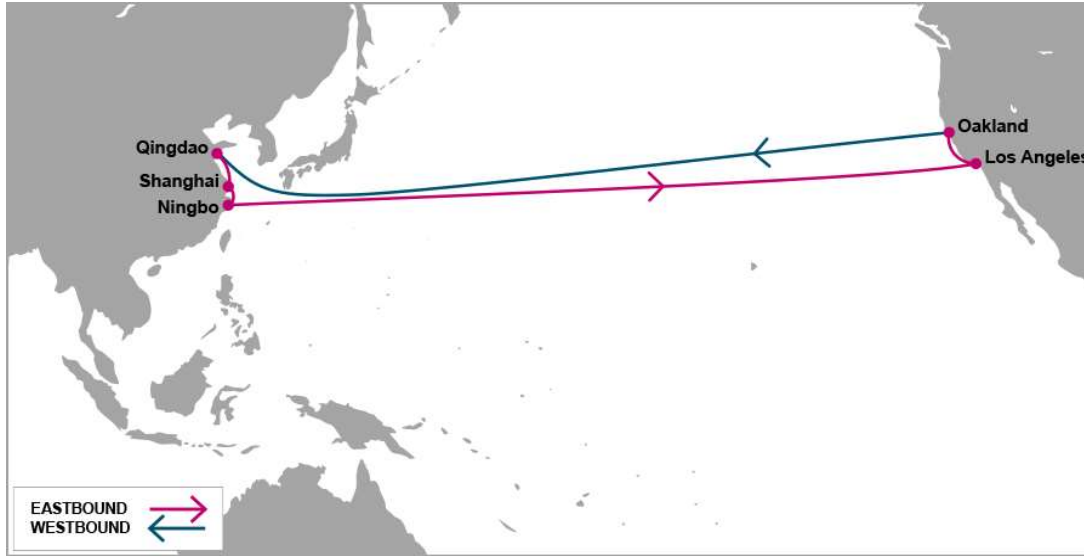

PS5: Pacific South 5

PORT ROTATION

(Terminals are subject to change)

ORIGIN	ETA/ETD	TERMINAL
Qingdao	MON/TUE	Qingdao Qianwan Container Terminal
Shanghai	WED/FRI	Wai Gao Qiao Phase 2 (SIPG Zhendong Container terminal Branch)
Ningbo	FRI/SUN	Ningbo Beilun Int'l Container Terminal
Los Angeles	FRI/MON	Trapac
Oakland	WED/THU	Oakland International container Terminal
Qingdao	MON/TUE	Qingdao Qianwan Container Terminal

Turnaround days:	42
-------------------------	-----------

Weekly/Fixed Day Service

KEY TRANSIT TABLE

E/B	LAX	OAK	W/B	TAO	SHA	NGB
TAO	17	22	LAX	21	23	25
SHA	14	19	OAK	18	20	22
NGB	12	17				

KEY TRANSIT TABLE - UNLOCODE PORT NAME & COUNTRY NAME

TAO: Qingdao, China | SHA: Shanghai, China | NGB: Ningbo, China | LAX: Los Angeles, USA | OAK: Oakland, USA

Last update : 10-Aug-2018