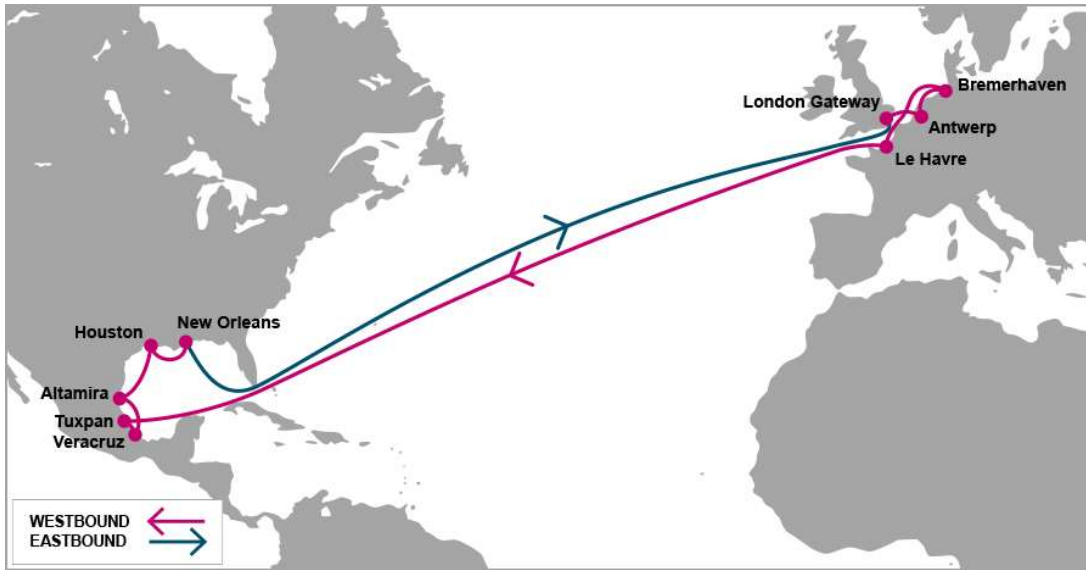

AL4: Atlantic 4

PORT ROTATION

(Terminals are subject to change)

ORIGIN	ETA/ETD	TERMINAL
London Gateway	WED/WED	London Gateway Terminal (LGW)
Antwerp	FRI/SAT	PSA Antwerp
Bremerhaven	SUN/MON	EUROGATE Container Terminal Bremerhaven
Le Havre	TUE/WED	Le Havre North Terminals-Quais de l'Atlantique (CNMP)
Tuxpan	MON/MON	Tuxpan Port Terminal, SA DE CV
Veracruz	MON/TUE	Internacional De Cont De Veracruz
Altamira	WED/THU	Infraestructura Portuaria Mexicana
Houston	SAT/SUN	Port Of Houston Auotrity (BBC)
New Orleans	MON/TUE	Ports America
London Gateway	WED/WED	London Gateway Terminal (LGW)

Turnaround days: 42

Weekly/Fixed Day Service

KEY TRANSIT TABLE

W/B	TUX	VER	ATM	HOU	MSY	E/B	LGP	ANR	BRV	LEH
LGP	19	19	21	24	26	TUX	23	25	27	29
ANR	16	16	18	21	23	VER	22	24	26	28
BRV	14	14	16	19	21	ATM	20	22	24	26
LEH	12	12	14	17	19	HOU	17	19	21	23
						MSY	15	17	19	21

KEY TRANSIT TABLE - UNLOCODE PORT NAME & COUNTRY NAME

LGP: London Gateway, UK | ANR: Antwerp, Belgium | BRV: Bremerhaven, Germany | LEH: Le Havre, France | TUX: Tuxpan, Mexico | VER: Veracruz, Mexico | ATM: Altamira, Mexico | HOU: Houston, USA | MSY: New Orleans, USA