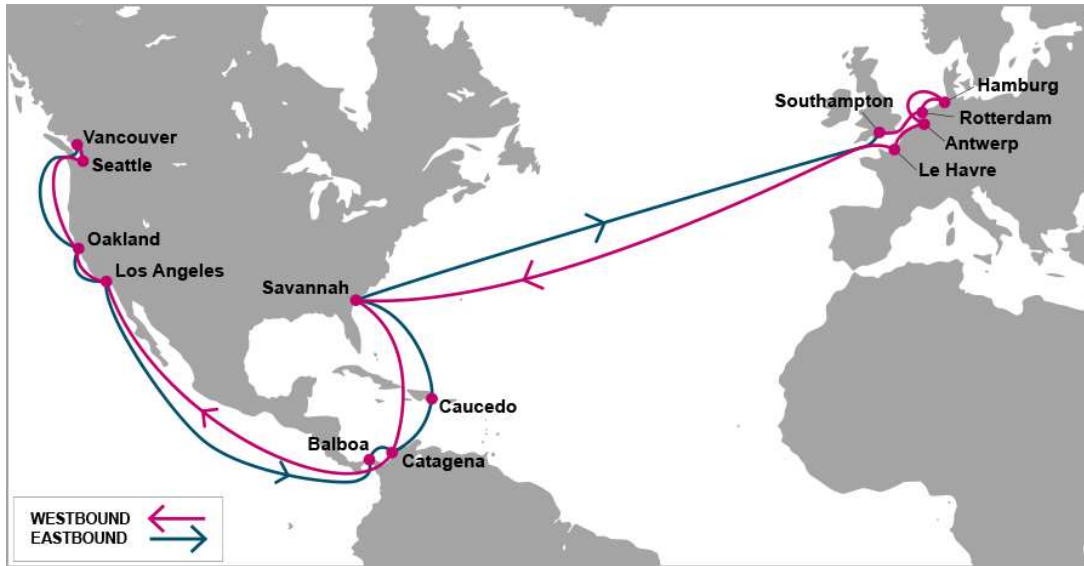

AL5: Atlantic 5

KEY TRANSIT TABLE

W/B	SAV	CTG	LAX	OAK	PNW	VAN	E/B	BLB	CTG	CAU	SAV	SOU	LEH	RTM	HAM	ANR
SOU	16	21	31	33	36	37	SEA	13	15	18	22	32	34	35	37	40
LEH	15	20	30	32	35	36	VAN	12	14	17	21	31	33	34	36	39
RTM	13	18	28	30	33	34	OAK	9	11	14	18	28	30	31	33	36
HAM	11	16	26	28	31	32	LAX	8	10	13	17	27	29	30	32	35
ANR	9	14	24	26	29	30	BLB		2	5	9	19	21	22	24	27
							CTG			2	6	16	18	19	21	24
							CAU				4	14	16	17	19	22
							SAV					10	12	13	15	18

KEY TRANSIT TABLE - UNLOCODE PORT NAME & COUNTRY NAME

SOU: Southampton, UK | RTM: Rotterdam, Netherland | HAM: Hamburg, Germany | ANR: Antwerp, Belgium | LEH: Le Havre, France | Sea: Seattle, USA | VAN: Vancouver, Canada | OAK: Oakland, USA | LAX: Los Angeles, USA | BLB: Balboa, Panama | CTG: Cartagena, Colombia | CAU: Caucedo, Dominican Republic | SAV: Savannah, USA |

PORT ROTATION

(Terminals are subject to change)

ORIGIN	ETA/ETD	TERMINAL
Southampton	MON/TEU	DP World Southampton Container Terminal
Le Havre	WED/WED	Le Havre North Terminals-Quais de l'Atlantique
Rotterdam	THU/FRI	ECT Delta Terminals
Hamburg	SAT/SUN	HHLA Container Terminal Altenwerder
Antwerp	TUE/TUE	PSA Antwerp
Savannah	THU/FRI	Garden City Terminal
Cartagena	TUE/WED	SPRC Sociedade Portuaria de Cartagena
Los Angeles	FRI/FRI	West Basin Container Terminal
Oakland	SUN/MON	Oakland International container Terminal
Seattle	WED/THU	T18 -SSA MARINE TERMINAL
Vancouver	THU/FRI	Fraser Surrey Docks
Oakland	SUN/MON	Oakland International container Terminal
Los Angeles	TUE/TUE	West Basin Container Terminal
Balboa	WED/WED	Panama Ports Company
Cartagena	FRI/SAT	SPRC Sociedade Portuaria de Cartagena
Caucedo	MON/MON	DPW Caucedo Terminal
Savannah	FRI/FRI	Garden City Terminal
Southampton	MON/TUE	DP World Southampton Container Terminal