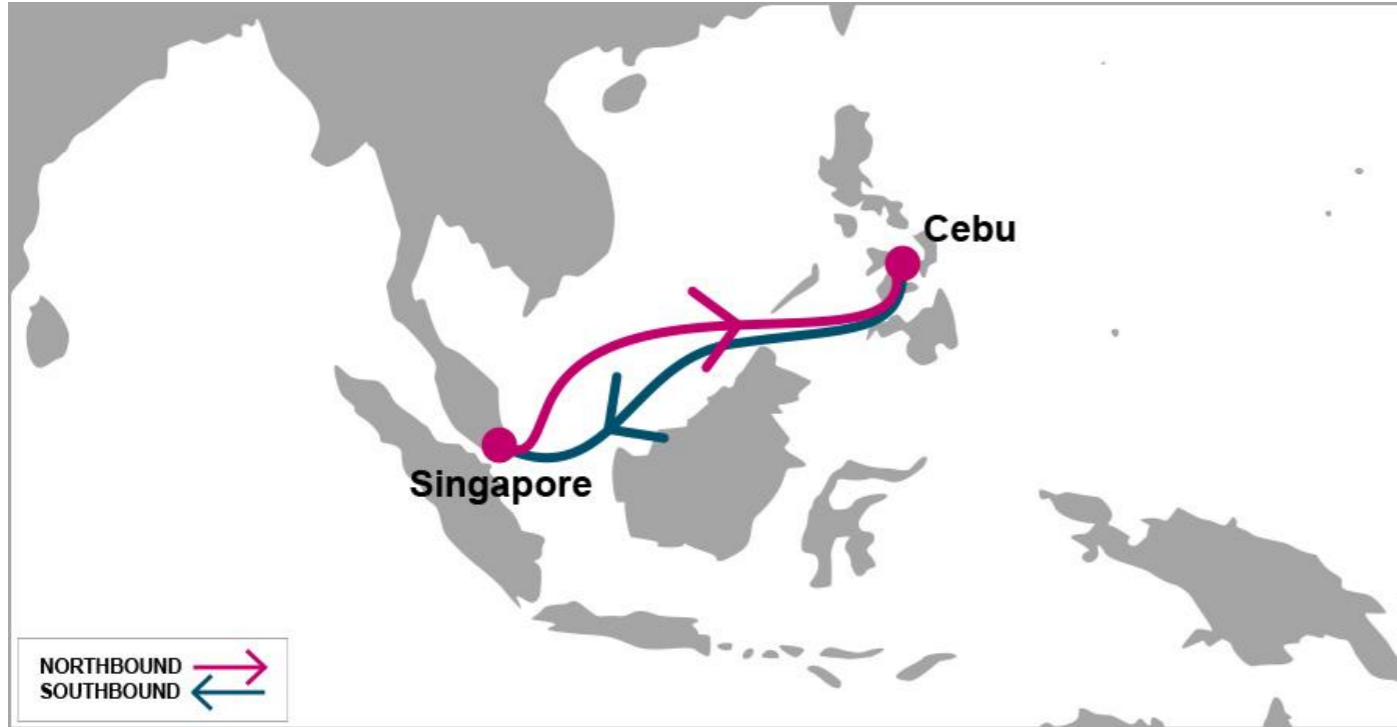

## NPE: North Philippines Service

## KEY TRANSIT TABLE

N/B	CEB	S/B	SIN
SIN	8	CEB	4

### KEY TRANSIT TABLE - UNLOCODE PORT NAME & COUNTRY NAME

SIN: Singapore, Singapore | CEB: Cebu, Philippines

## PORT ROTATION

(Terminals are subject to change)

ORIGIN	ETA/ETD	TERMINAL
Singapore	MON/TUE	PSA Singapore
Cebu	WED/THU	Cebu International Port
Singapore	MON/TUE	PSA Singapore
Turnaround days:		7

Weekly/Fixed Day Service