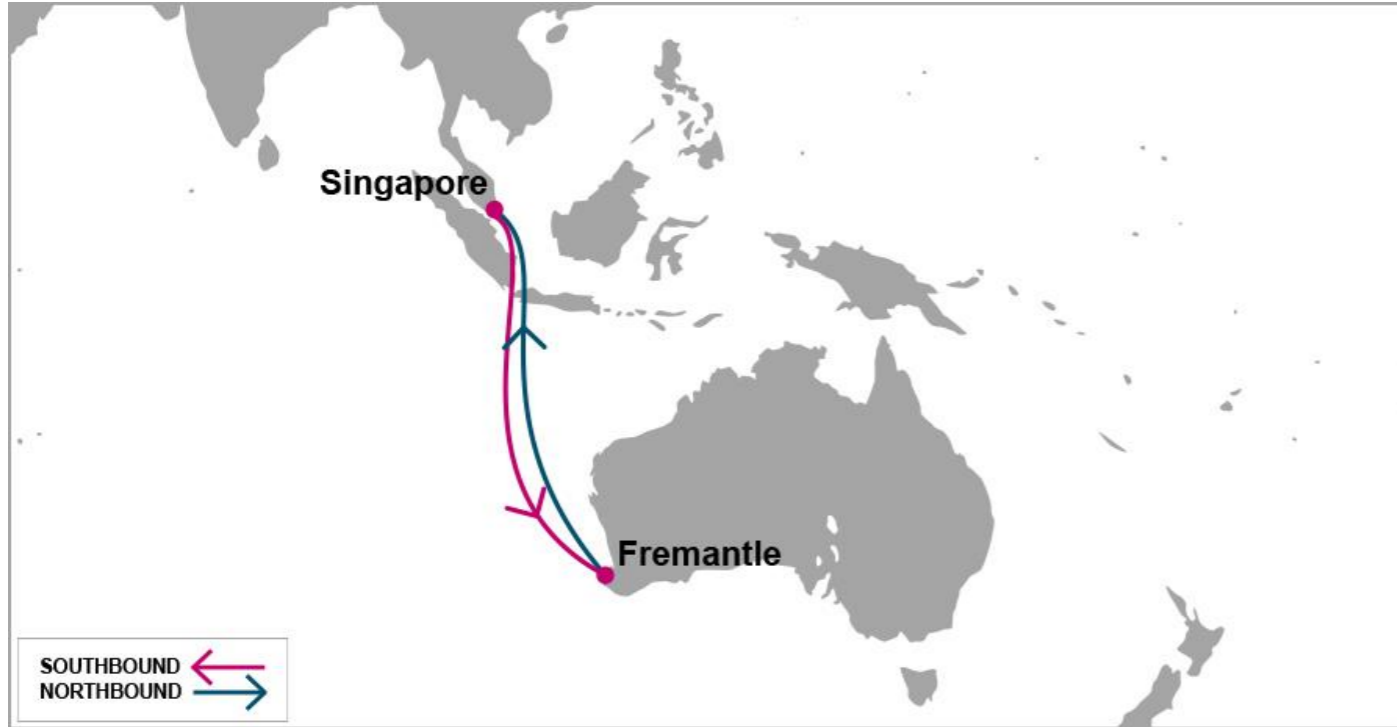

WAU: West Australia

KEY TRANSIT TABLE

S/B	FRE	N/B	SIN
SIN	6	FRE	6

KEY TRANSIT TABLE - UNLOCODE PORT NAME & COUNTRY NAME

SIN: Singapore, Singapore | FRE: Fremantle, Australia

PORT ROTATION

(Terminals are subject to change)

ORIGIN	ETA/ETD	TERMINAL
Singapore	THU/FRI	PSA Singapore
Fremantle	THU/FRI	Patrick
Singapore	THU/FRI	PSA Singapore
Turnaround days:	14	

Weekly/Fixed Day Service

Last update : 14-Feb-2018