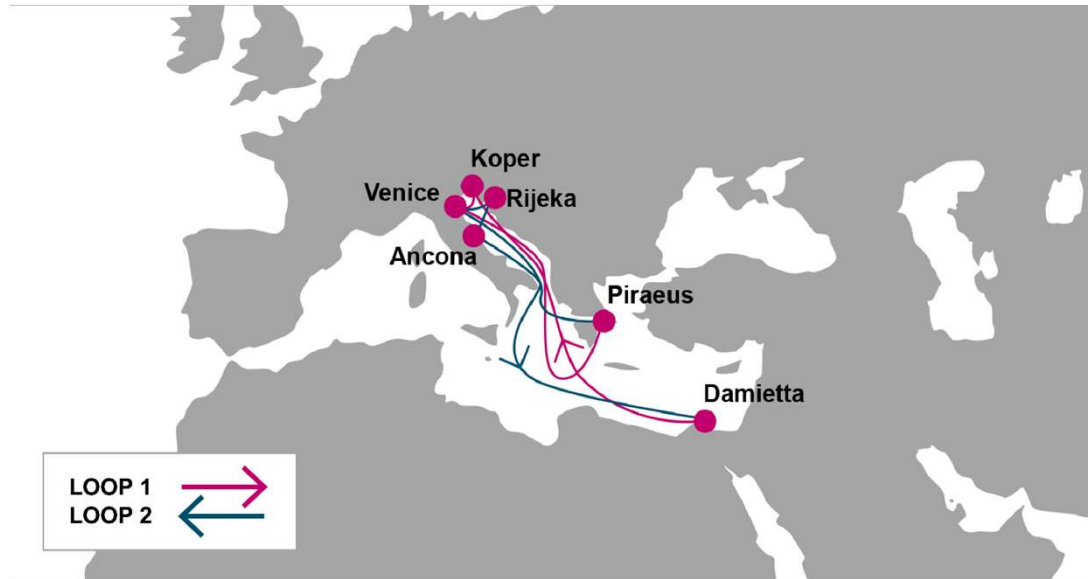

ADX: Adriatic Express

KEY TRANSIT TABLE

FM/TO	KOP	VCE	FM/TO	RJK	VCE	AOI
DAM	4	5	PIR	4	5	6

FM/TO	PIR	FM/TO	DAM
KOP	4	RJK	7
VCE	3	VCE	6
		AOI	5

KEY TRANSIT TABLE - UNLOCODE PORT NAME & COUNTRY NAME

PORT ROTATION

(Terminals are subject to change)

ORIGIN	ETA/ETD	TERMINAL
Damietta	SUN/MON	Damietta Container Handling Cargo
Koper	FRI/FRI	Luka Koper
Venice	SAT/SAT	Vecon S.P.A (Venice Container Terminal)
Piraeus	TUE/WED	Piraeus Container Terminal
Rijeka	SUN/SUN	Adriatic Gate Container Terminal
Venice	MON/MON	Vecon S.P.A (Venice Container Terminal)
Ancona	TUE/TUE	Adriatic Servive Enterprise
Damietta	SUN/MON	Damietta Container Handling Cargo

Weekly/Fixed Day Service

Last update : 18-May-2019