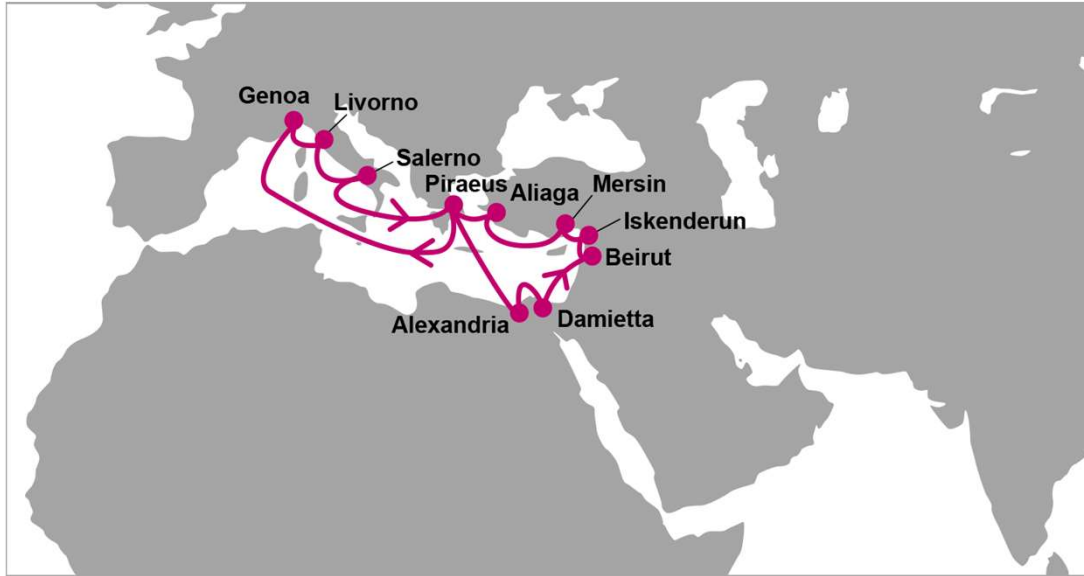

LEX: Levante Express

KEY TRANSIT TABLE

FM/TO	ALY	BEY	ISK	MER	ALI	GOA	LIV	SAL	FM/TO	DAM	PIR¹	PIR²
DAM	-	0	2	3	6	12	13	16	BEY	24	-	6
PIR¹	2	6	8	9	12	-	-	-	ISK	23	-	5
PIR²	-	-	-	-	-	3	4	7	MER	22	-	4
									ALI	19	-	1
									GOA	13	8	-
									LIV	12	7	-
									SAL	9	4	-

KEY TRANSIT TABLE - UNLOCODE PORT NAME & COUNTRY NAME

PORT ROTATION

(Terminals are subject to change)

ORIGIN	ETA/ETD	TERMINAL
Genoa	TUE/WED	Voltri Terminal
Livorno	WED/THU	Darsena Terminal
Salerno	SAT/SUN	Salerno Cont Terminal
Piraeus¹	THU/FRI	PCT
Alexandria	SUN/MON	Old Port
Damietta	TUE/THU	Damietta Port Authority
Beirut	THU/SAT	Beirut Cont Terminal
Iskenderun	SAT/SUN	Limakport ISK
Mersin	SUN/MON	MER International Port
Aliaga	WED/THU	TCE EGE
Piraeus²	FRI/SAT	PCT
Genoa	TUE/WED	Voltri Terminal

Turnaround days: 28

Weekly/Fixed Day Service

Last update : 17-Apr-2019