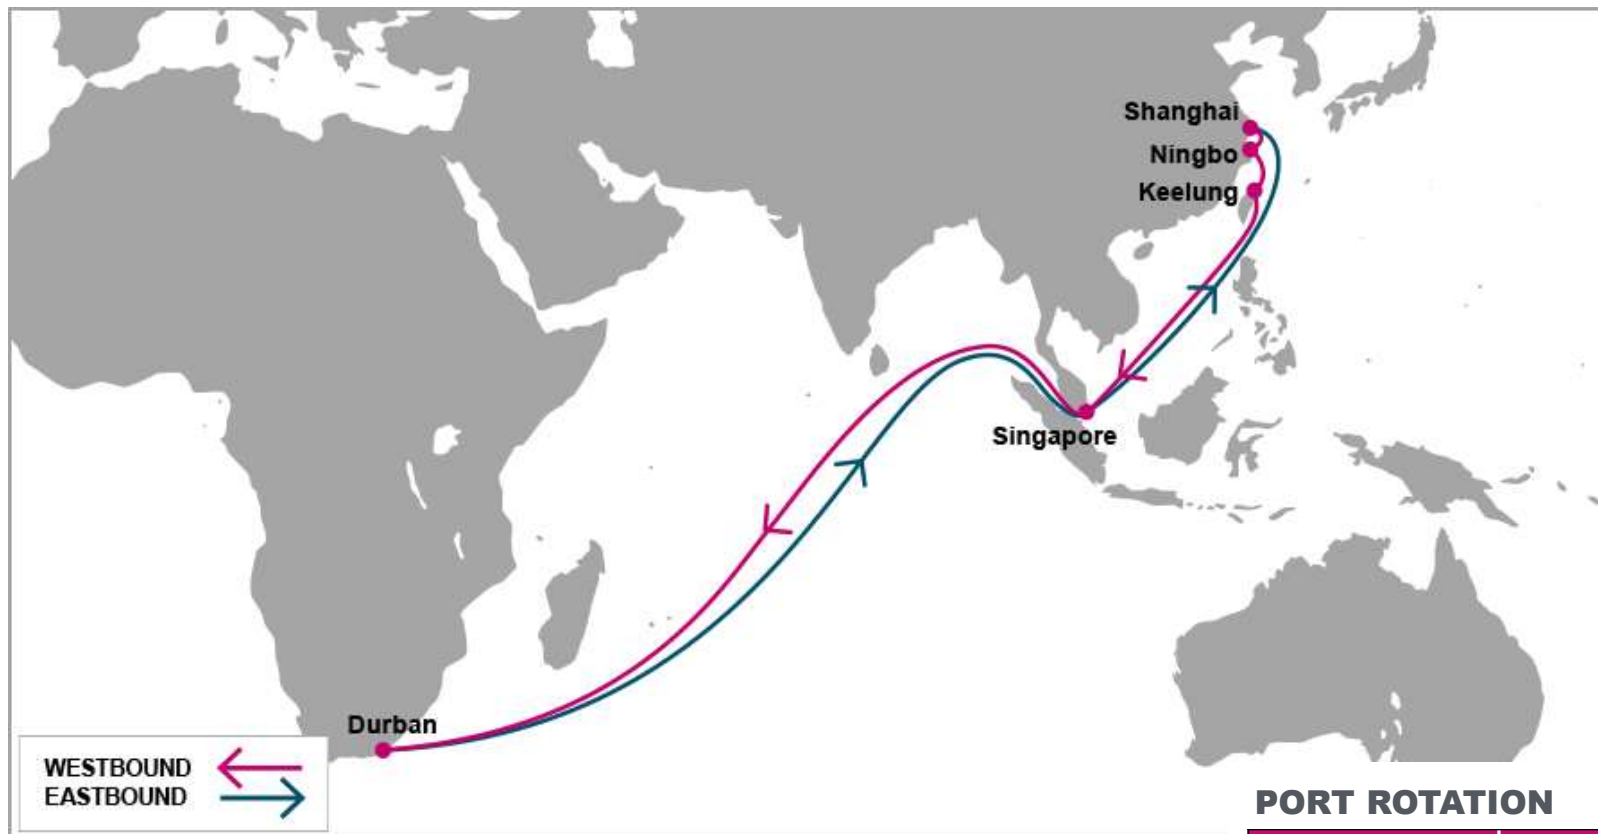

For more information, please click [here](#)

PORT ROTATION

(Terminals are subject to change)

W/B	DUR	E/B	SIN	SHA	NGB	KEL
SHA	24	DUR	14	21	23	25
NGB	23					
KEL	21					
SIN	13					

ORIGIN	ETA/ETD	TERMINAL
Shanghai	THU/FRI	Shanghai Shengdong International Container Terminal
Ningbo	SAT/SAT	Ningbo Port Group Beilun Third Container Terminal
Keelung	MON/MON	ULIC
Singapore	MON/TUE	PSA Singapore
Durban	MON/THU	New Pier 1 Terminal
Singapore	THU/THU	PSA Singapore
Shanghai	THU/FRI	Shanghai Shengdong International Container Terminal
Turnaround days:		49

KEY TRANSIT TABLE - UNLOCODE PORT NAME & COUNTRY NAME

SHA: Shanghai, China | **NGB:** Ningbo, China | **KEL:** Keelung, Taiwan | **SIN:** Singapore, Singapore | **DUR:** Durban, South Africa

NOTE: Transit times and port rotation are as of now and subject to change