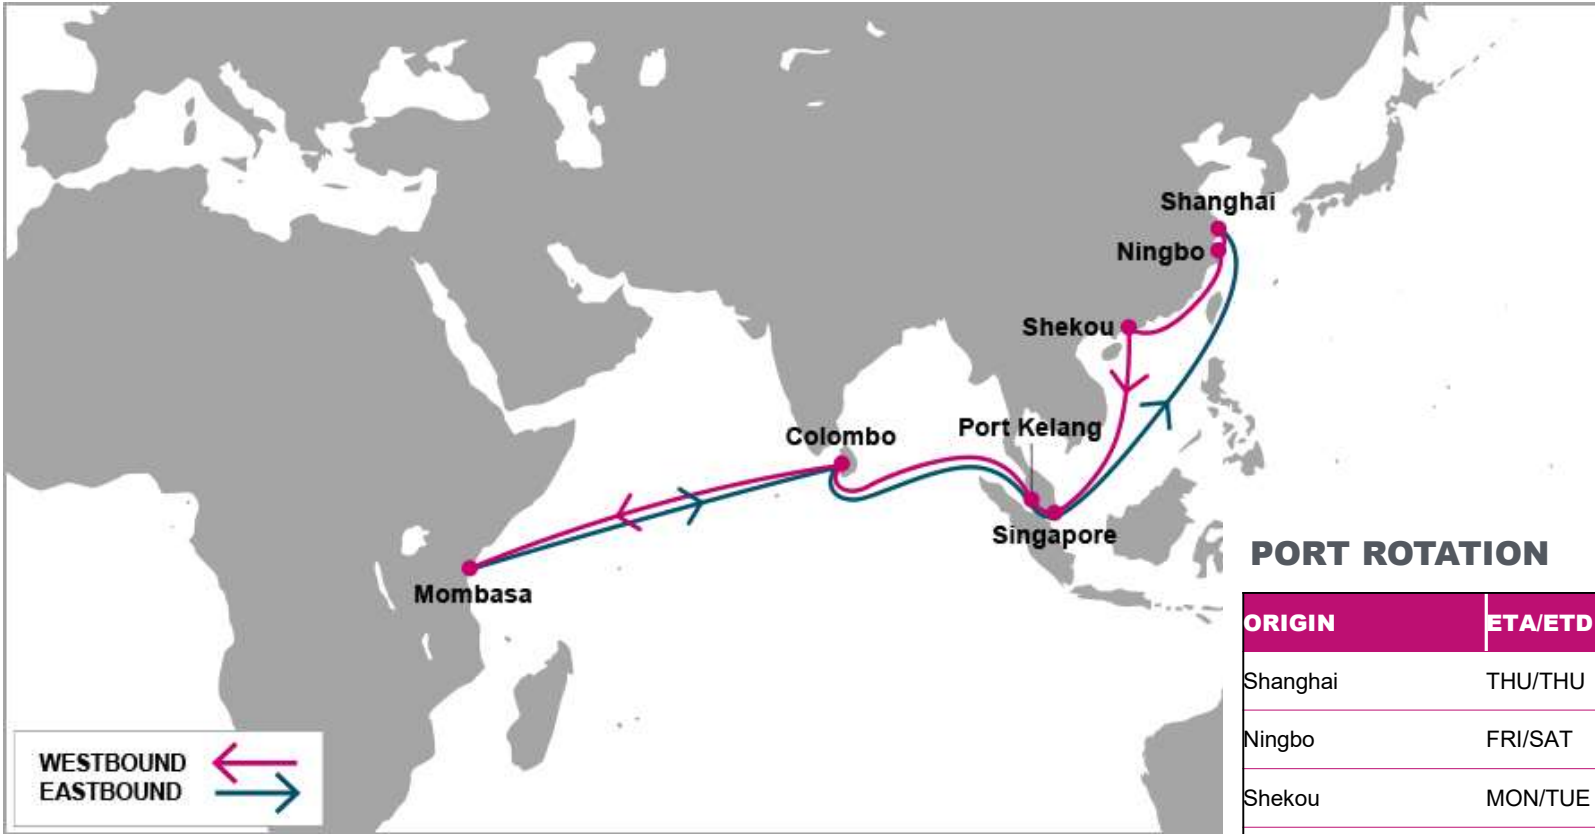

For more information, please click [here](#)

PORT ROTATION

(Terminals are subject to change)

ORIGIN	ETA/ETD	TERMINAL
Shanghai	THU/THU	Wai Gao Qiao Phase 2
Ningbo	FRI/SAT	Ningbo Beilun Container Terminal
Shekou	MON/TUE	Shekou Container Terminal
Singapore	SUN/SUN	PSA Singapore
Port Kelang	TUE/TUE	Westports
Colombo	SAT/SUN	JCT
Mombasa	SUN/WED	MCT
Colombo	THU/THU	JCT
Port Kelang	MON/TUE	Westports
Singapore	WED/THU	PSA Singapore
Shanghai	THU/THU	Wai Gao Qiao Phase 2
Turnaround days: 49		

W/B	MBA	E/B	CMB	PKG	SIN	SHA
SHA	24	MBA	8	12	14	22
NGB	22					
SHK	19					
SIN	14					
PKG	12					
CMB	7					

KEY TRANSIT TABLE - UNLOCODE PORT NAME & COUNTRY NAME

SHA: Shanghai, China | **NGB:** Ningbo, China | **SHK:** Shekou, China | **SIN:** Singapore, Singapore | **PKG:** Port Kelang, Malaysia | **CMB:** Colombo, Sri Lanka | **MBA:** Mombasa, Kenya

NOTE: Transit times and port rotation are as of now and subject to change