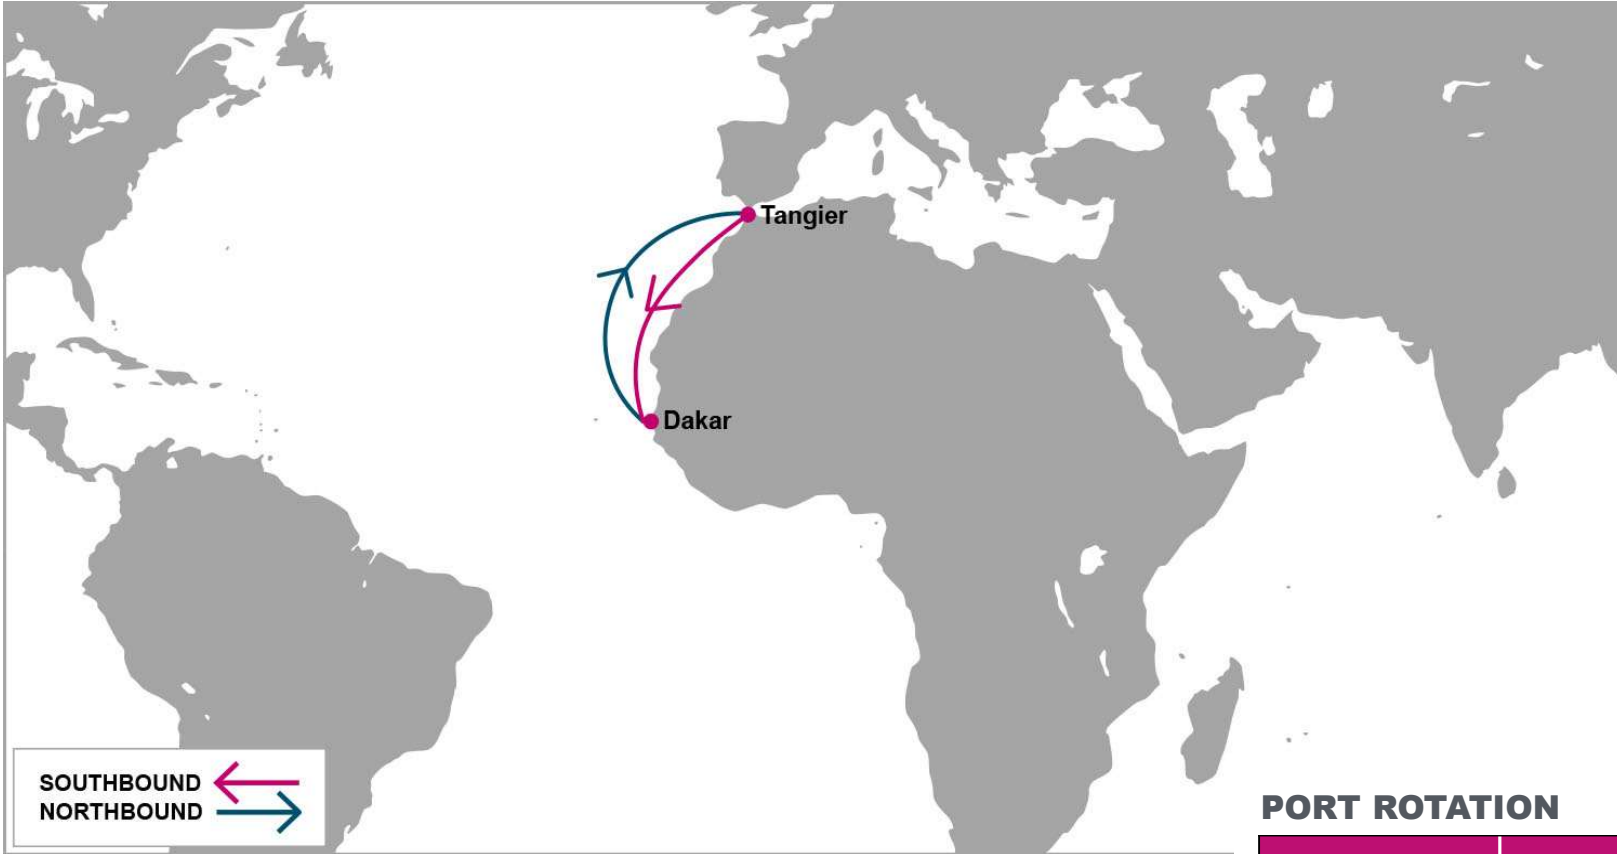

For more information, please click [here](#)

S/B	DKR	N/B	TNG
TNG	7	DKR	6

PORT ROTATION

(Terminals are subject to change)

ORIGIN	ETA/ETD	TERMINAL
Tangier	MON/MON	Eurogate
Dakar	MON/TUE	DP World Dakar
Tangier	MON/MON	Eurogate
Turnaround days: 28		

KEY TRANSIT TABLE - UNLOCODE PORT NAME & COUNTRY NAME

TNG: Tangier, Morocco | DKR: Dakar, Senegal

NOTE: Transit times and port rotation are as of now and subject to change