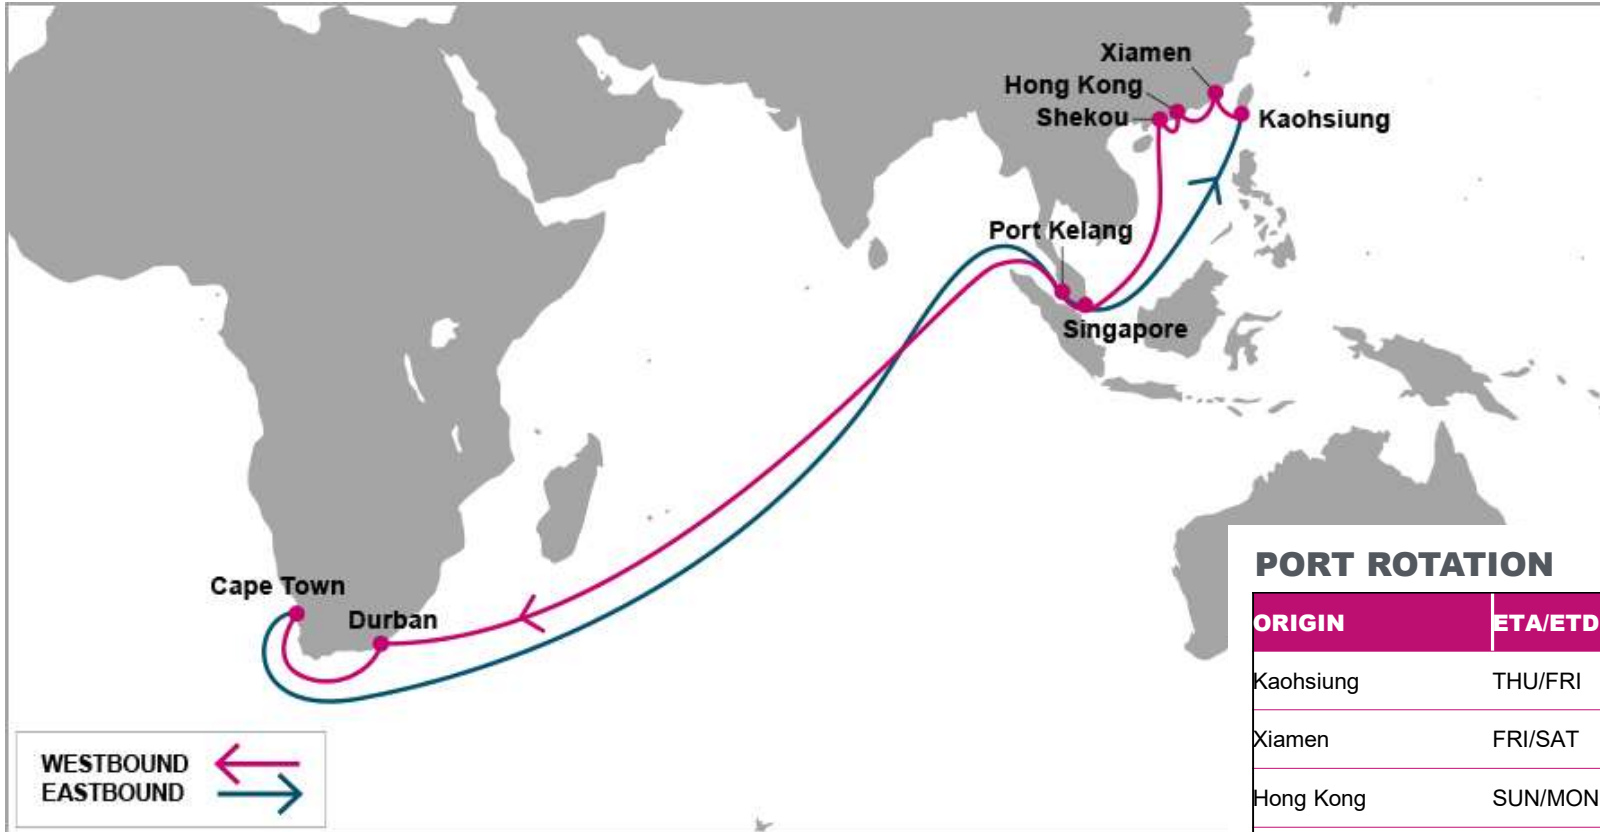

For more information, please click [here](#)

PORT ROTATION

(Terminals are subject to change)

ORIGIN	ETA/ETD	TERMINAL
Kaohsiung	THU/FRI	Kaohsiung 115 116 117 Terminal
Xiamen	FRI/SAT	Xiamen Haitian Container Terminal
Hong Kong	SUN/MON	Hong Kong International Terminals
Shekou	MON/MON	Shekou Container Terminal LTD
Singapore	FRI/SAT	PSA Singapore
Port Kelang	SUN/SUN	Westports
Durban	SUN/WED	New Pier 1 Terminal
Cape Town	SAT/MON	Cape Town Container Terminal
Port Kelang	FRI/FRI	Westports
Singapore	SAT/SUN	PSA Singapore
Kaohsiung	THU/FRI	Kaohsiung 115 116 117 Terminal
Turnaround days: 56		

W/B	DUR	CPT	E/B	PKG	SIN	KHH	XMN	HKG	SHK
KHH	23	29	DUR	23	24	29	30	32	33
XMN	22	28	CPT	18	19	24	25	27	28
HKG	20	26							
SHK	20	26							
SIN	15	21							
PKG	14	20							

KEY TRANSIT TABLE - UNLOCODE PORT NAME & COUNTRY NAME

KHH: Kaohsiung, Taiwan | **XMN:** Xiamen, China | **HKG:** Hong Kong, China | **SHK:** Shekou, China | **SIN:** Singapore, Singapore | **PKG:** Port Kelang, Malaysia | **DUR:** Durban, South Africa | **CPT:** Cape Town, South Africa

NOTE: Transit times and port rotation are as of now and subject to change