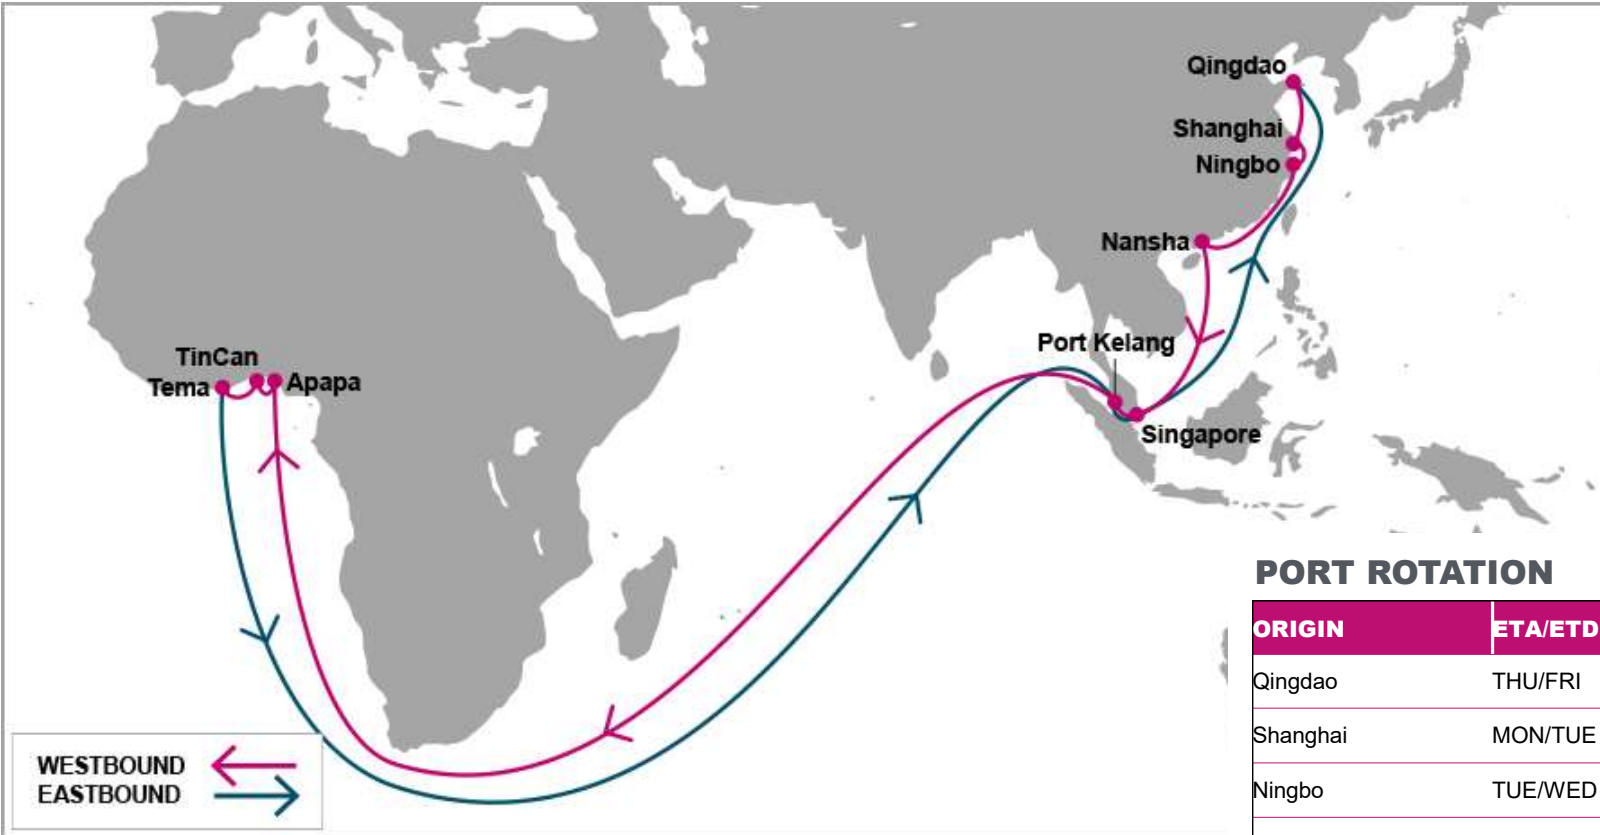

For more information, please click [here](#)

PORT ROTATION

(Terminals are subject to change)

ORIGIN	ETA/ETD	TERMINAL
Qingdao	THU/FRI	Qingdao Port
Shanghai	MON/TUE	Shanghai Zhen Dong Container Terminal Wai Gao Qiao Phase 2
Ningbo	TUE/WED	Ningbo Port Co.Ltd Beilun Second Container Terminal Branch - Phase Iii
Nansha	SAT/SAT	Guangzhou South China Ocean Gate
Singapore	WED/THU	PSA Singapore
Port Kelang	THU/FRI	West Port
Apapa	MON/WED	APM Terminals, Apapa
Tin Can	WED/FRI	Tincan Island Container Terminal Ltd.
Tema	SAT/TUE	Meridian Port Services Ltd (MPS)
Port Kelang	MON/TUE	West Port
Singapore	WED/WED	PSA Singapore
Qingdao	THU/FRI	Qingdao Port

Turnaround days: 84

W/B	APP	TIP	TEM	E/B	PKG	SIN	TAO	SHA	NGB	NSA
TAO	38	40	43	APP	33	35	43	47	48	52
SHA	34	36	39	TIP	31	33	41	45	46	50
NGB	33	35	38	TEM	27	29	37	41	42	46
NSA	30	32	35							
SIN	25	27	30							
PKG	24	26	29							

KEY TRANSIT TABLE - UNLOCODE PORT NAME & COUNTRY NAME

TAO: Qingdao, China | SHA: Shanghai, China | NGB: Ningbo, China | NSA: Nansha, China | SIN: Singapore, Singapore | PKG: Port Kelang, Malaysia | APP: Apapa, Nigeria | TIP: Tin Can, Nigeria | TEM: Tema, Ghana

NOTE: Transit times and port rotation are as of now and subject to change