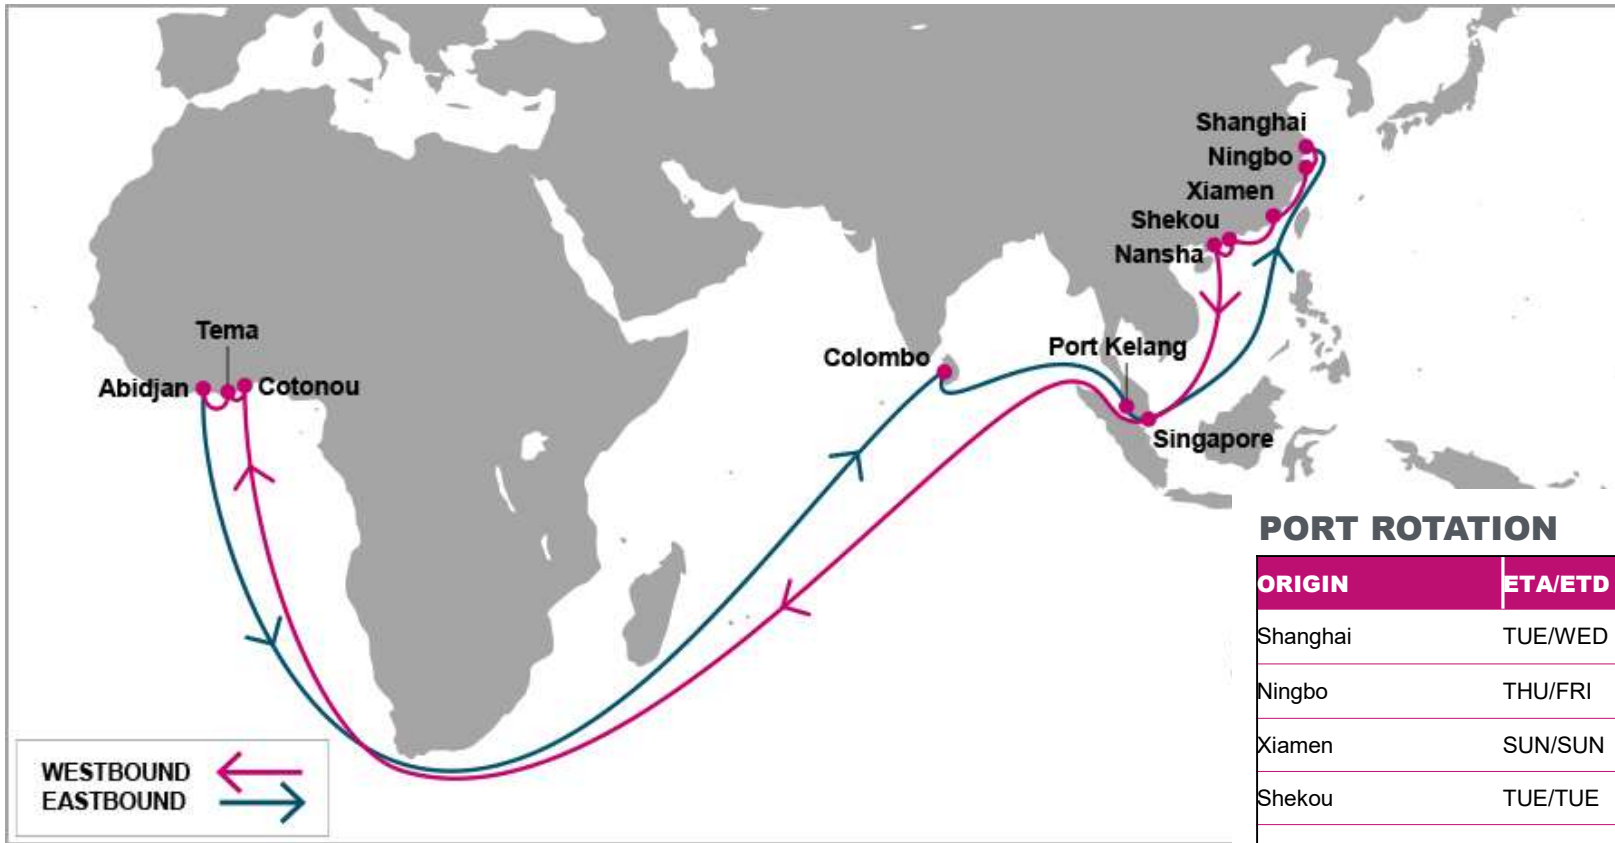

For more information, please click [here](#)

PORT ROTATION

(Terminals are subject to change)

ORIGIN	ETA/ETD	TERMINAL
Shanghai	TUE/WED	Shanghai Pudong Intl Container Terminal(WGQ)
Ningbo	THU/FRI	Zhoushan Yongzhou Container Terminals Limited
Xiamen	SUN/SUN	Xiamen Haitian Terminal
Shekou	TUE/TUE	Shekou Container Terminal
Nansha	WED/WED	Guangzhou South China Oceangate Container Terminal
Singapore	MON/MON	PSA Singapore
Cotonou	TUE/WED	Benin Terminal Cotonou
Tema	THU/FRI	Meridian Port Services Ltd (MPS)
Abidjan	SUN/MON	Abidjan Container Terminal
Colombo	TUE/TUE	Colombo International Container Terminal
Port Kelang	SUN/SUN	West Port
Singapore	MON/TUE	PSA Singapore
Shanghai	TUE/WED	Shanghai Pudong Intl Container Terminal(WGQ)
Turnaround days:		84

W/B	COO	TEM	ABJ	E/B	CMB	PKG	SIN	SHA	NGB	XMN	SHK	NSA
SHA	41	43	46	COO	27	32	33	41	43	46	48	49
NGB	39	41	44	TEM	25	30	31	39	41	44	46	47
XMN	37	39	42	ABJ	22	27	28	36	38	41	43	44
SHK	35	37	40	CMB		5	6	14	16	19	21	22
NSA	34	36	39									
SIN	29	31	34									

KEY TRANSIT TABLE - UNLOCODE PORT NAME & COUNTRY NAME

SHA: Shanghai, China | NGB: Ningbo, China | XMN: Xiamen, China | SHK: Shekou, China | NSA: Nansha, China | SIN: Singapore, Singapore | COO: Cotonou, Benin | TEM: Tema, Ghana | ABJ: Abidjan, Côte d'Ivoire | CMB: Colombo, Sri Lanka | PKG: Port Kelang, Malaysia

NOTE: Transit times and port rotation are as of now and subject to change