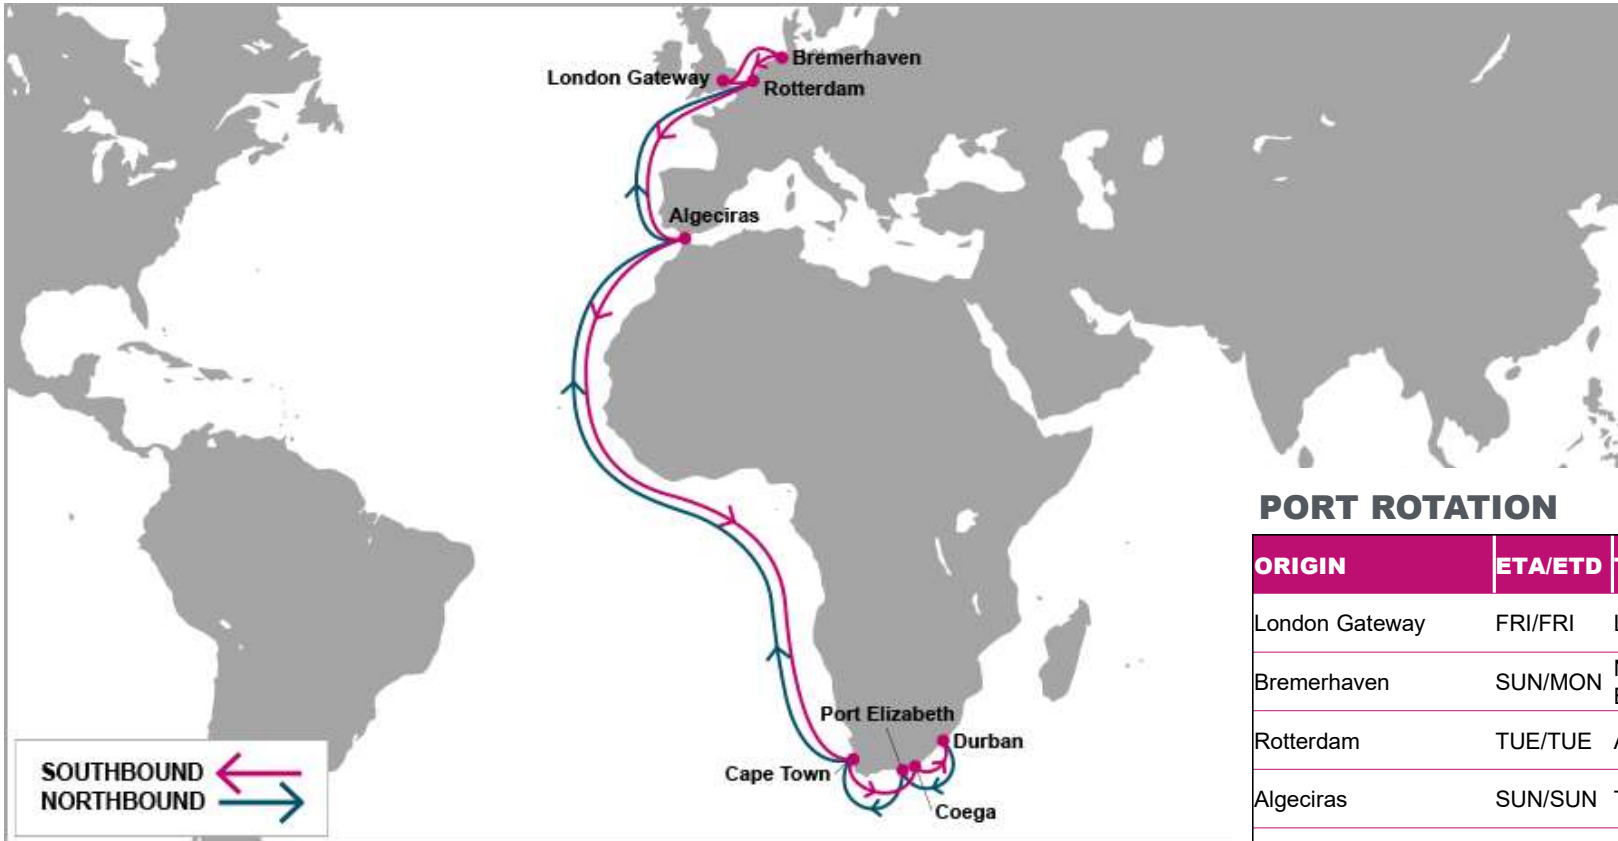

KEY TRANSIT TABLE - UNLOCODE PORT NAME & COUNTRY NAME

ALG: Algeciras, Spain | **TNG:** Tangier, Morocco | **COO:** Cotonou, Benin | **APP:** Apapa, Nigeria | **TIP:** Tin Can, Nigeria | **TEM:** Tema, Ghana

S/B	TEM	ABJ	N/B	TEM	ABJ	TNG
TNG	9	13	TEM		3	11
			ABJ			7

KEY TRANSIT TABLE - UNLOCODE PORT NAME & COUNTRY NAME

TNG: Tangier, Morocco | **TEM:** Tema, Ghana | **ABJ:** Abidjan, Côte d'Ivoire

NOTE: Transit times and port rotation are as of now and subject to change

KEY TRANSIT TABLE - UNLOCODE PORT NAME & COUNTRY NAME

TNG: Tangier, Morocco | DKR: Dakar, Senegal

NOTE: Transit times and port rotation are as of now and subject to change

For more information, please click [here](#)

LGP: London Gateway, UK | BRV: Bremerhaven, Germany | RTM: Rotterdam, Netherland | ALG: Algeciras, Spain | CPT: Cape Town, South Africa | ZBA: Ngqura, South Africa | DUR: Durban, South Africa | PLZ: Port Elizabeth, South Africa