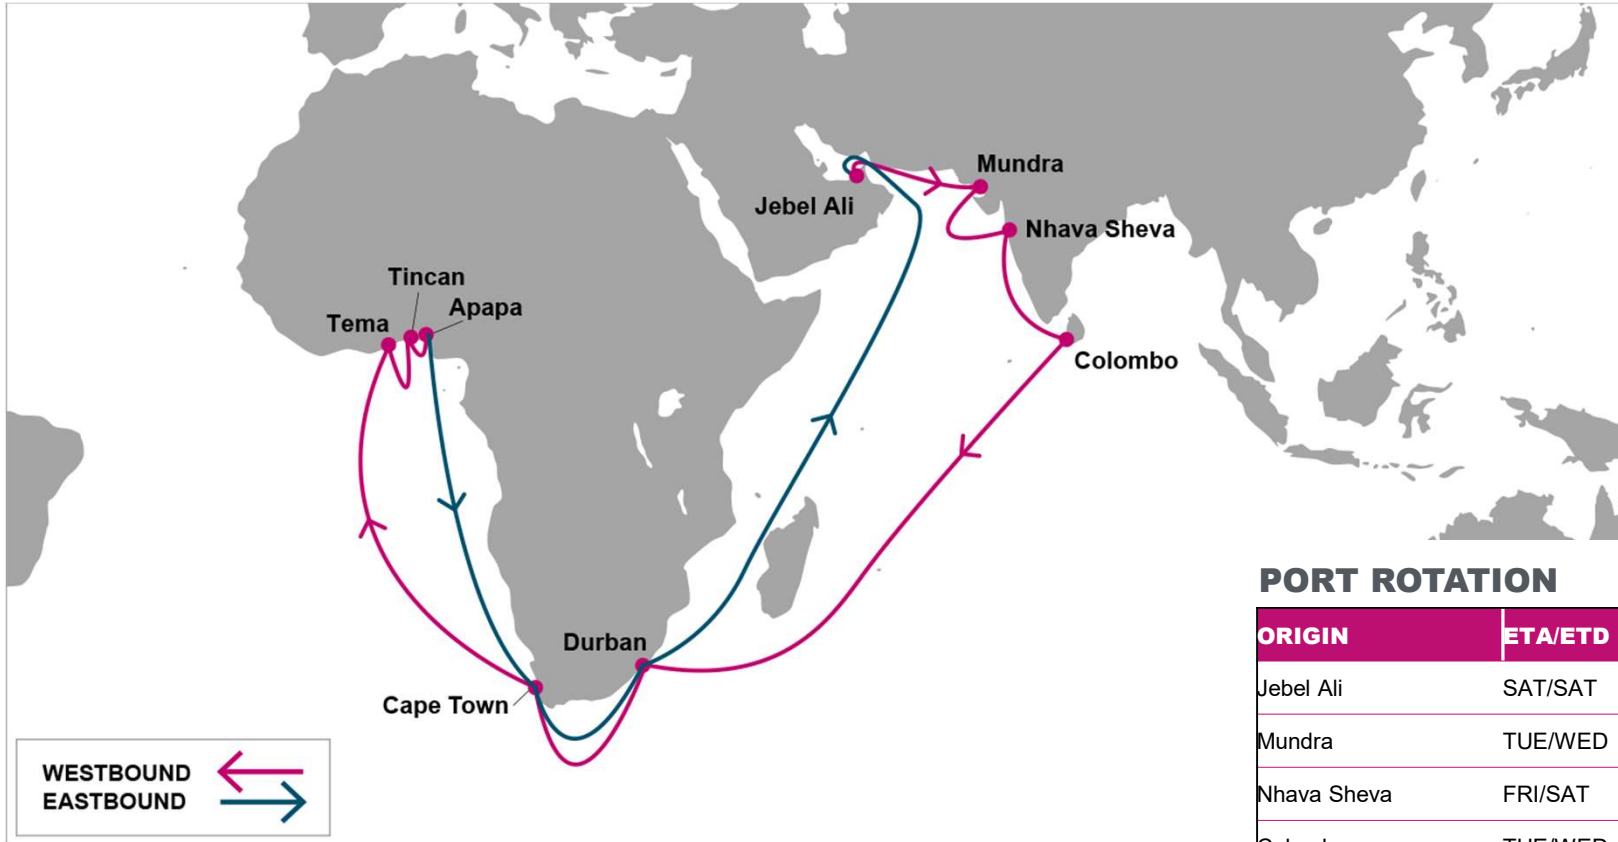

For more information, please click [here](#)

PORT ROTATION

(Terminals are subject to change)

ORIGIN	ETA/ETD	TERMINAL
Jebel Ali	SAT/SAT	TBA
Mundra	TUE/WED	TBA
Nhava Sheva	FRI/SAT	TBA
Colombo	TUE/WED	TBA
Durban	SAT/MON	Durban Container Terminal
Cape Town	WED/THU	Transnet Cape Town Terminal
Tema	FRI/SAT	MPS – Terminal 3
Tin Can	SUN/MON	Tincan Island Contr Tml
Apapa	MON/TUE	Apapa Terminals
Cape Town	WED/THU	Transnet Cape Town Terminal
Durban	SUN/MON	Durban Container Terminal
Jebel Ali	SAT	TBA
Turnaround days: 63		

W/B	DUR	CPT	TEM	TIN	APP	E/B	CPT	DUR	JEA	MUN	NSA
JEA	21	25	34	35	37	TEM	11	15	28	31	34
MUN	17	21	30	32	33	TIN	9	13	26	29	32
NSA	14	18	27	29	30	APP	8	12	25	28	31
CMB	10	14	23	25	26	CPT			16	19	22
DUR			11	13	14	DUR			12	15	18
CPT			8	10	11						

KEY TRANSIT TABLE - UNLOCODE PORT NAME & COUNTRY NAME

JEA: Jebel Ali, UAE | MUN: Mundra, India | NSA: Nhava Sheva, India | CMB: Colombo, Sri Lanka | DUR: Durban, South Africa | CPT: Cape Town, South Africa | TEM: Tema, Ghana | TIN: Tin Can, Nigeria | APP: Apapa, Nigeria

NOTE: Transit times and port rotation are as of now and subject to change