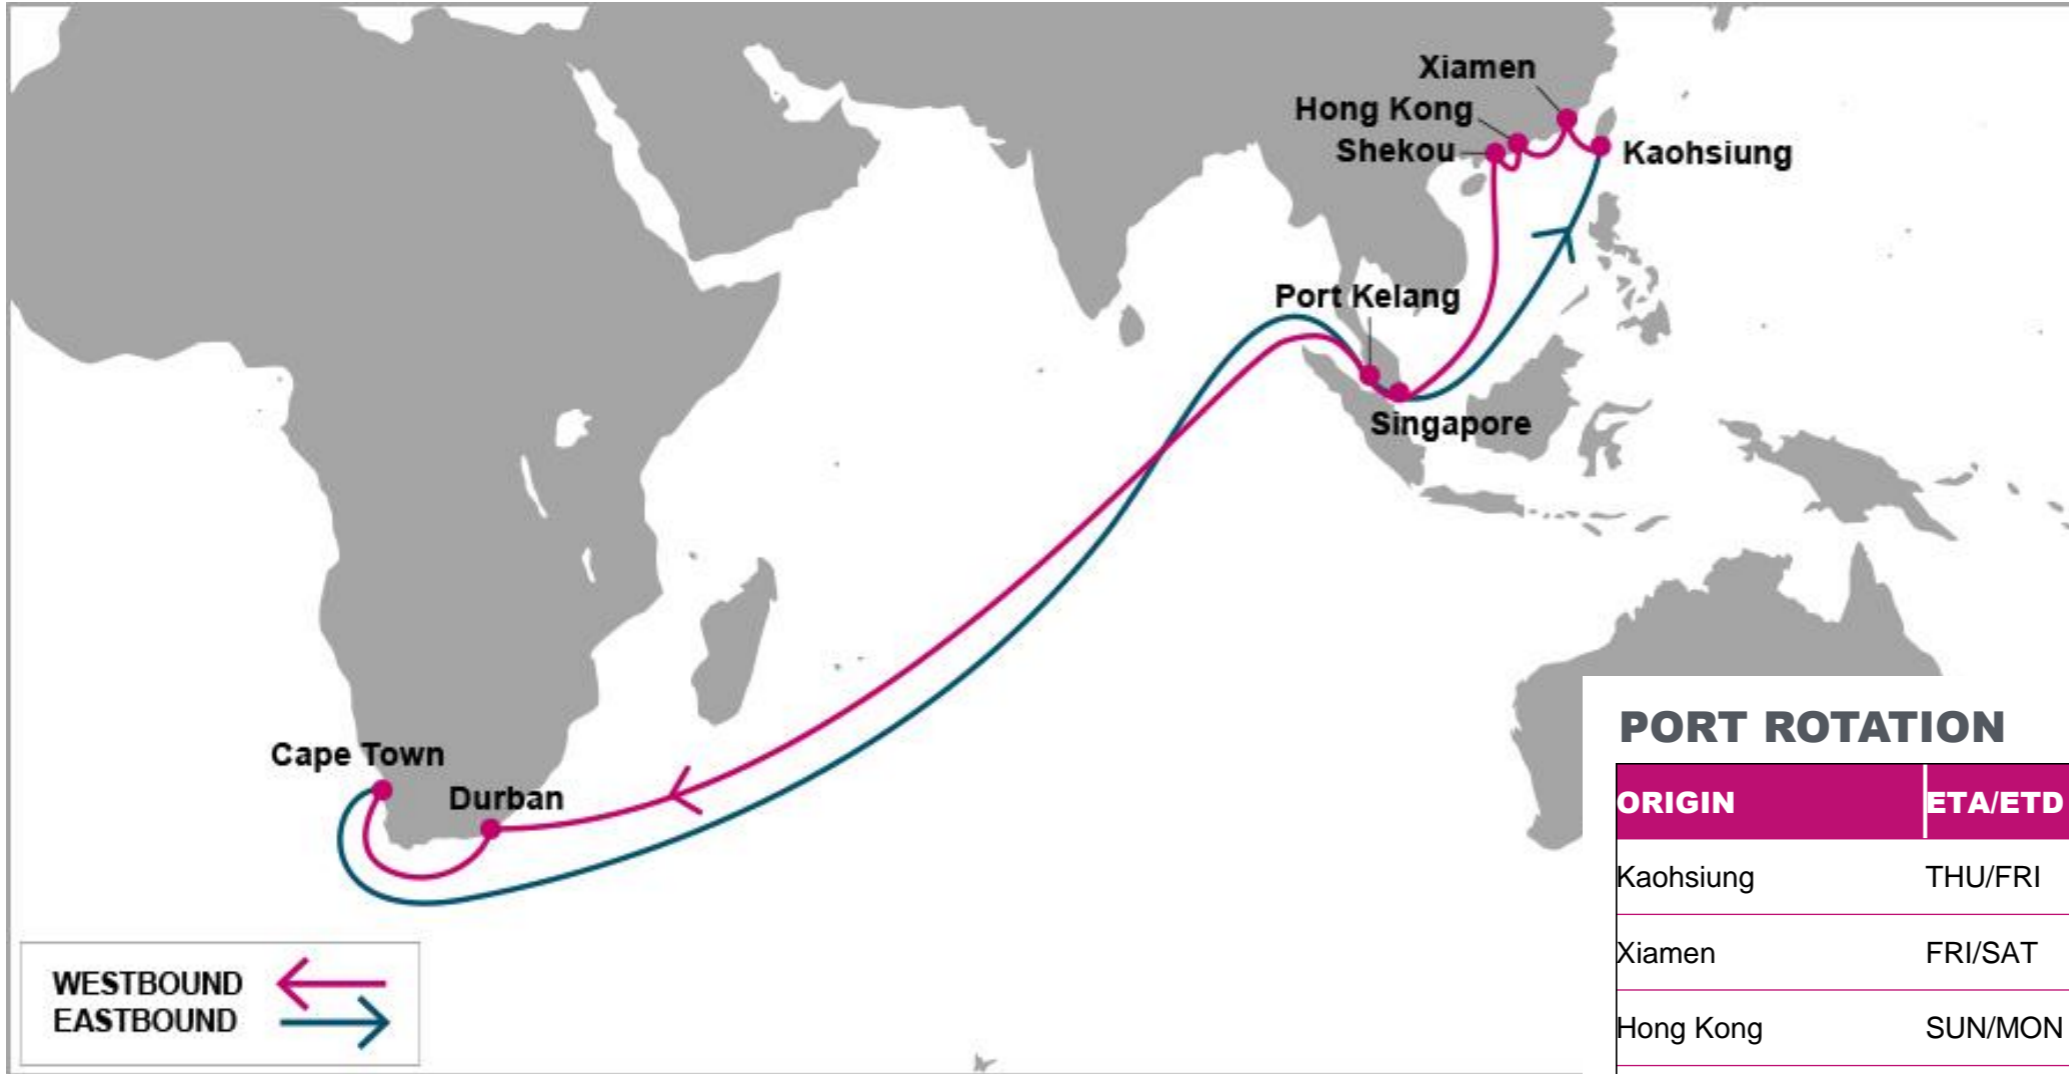

For more information, please click [here](#)

PORT ROTATION

(Terminals are subject to change)

ORIGIN	ETA/ETD	TERMINAL
Kaohsiung	THU/FRI	Kaohsiung 115 116 117 Terminal
Xiamen	FRI/SAT	Xiamen Haitian Container Terminal
Hong Kong	SUN/MON	Hong Kong International Terminals
Shekou	MON/MON	Shekou Container Terminal LTD
Singapore	FRI/SAT	PSA Singapore
Port Kelang	SUN/SUN	Westports
Durban	SUN/WED	New Pier 1 Terminal
Cape Town	SAT/MON	Cape Town Container Terminal
Port Kelang	FRI/FRI	Westports
Singapore	SAT/SUN	PSA Singapore
Kaohsiung	THU/FRI	Kaohsiung 115 116 117 Terminal
Turnaround days: 56		

W/B	DUR	CPT	E/B	PKG	SIN	KHH	XMN	HKG	SHK
KHH	23	29	DUR	23	24	29	30	32	33
XMN	22	28	CPT	18	19	24	25	27	28
HKG	20	26							
SHK	20	26							
SIN	15	21							
PKG	14	20							

KEY TRANSIT TABLE - UNLOCODE PORT NAME & COUNTRY NAME

KHH: Kaohsiung, Taiwan | **XMN:** Xiamen, China | **HKG:** Hong Kong, China | **SHK:** Shekou, China | **SIN:** Singapore, Singapore | **PKG:** Port Kelang, Malaysia | **DUR:** Durban, South Africa | **CPT:** Cape Town, South Africa

NOTE: Transit times and port rotation are as of now and subject to change