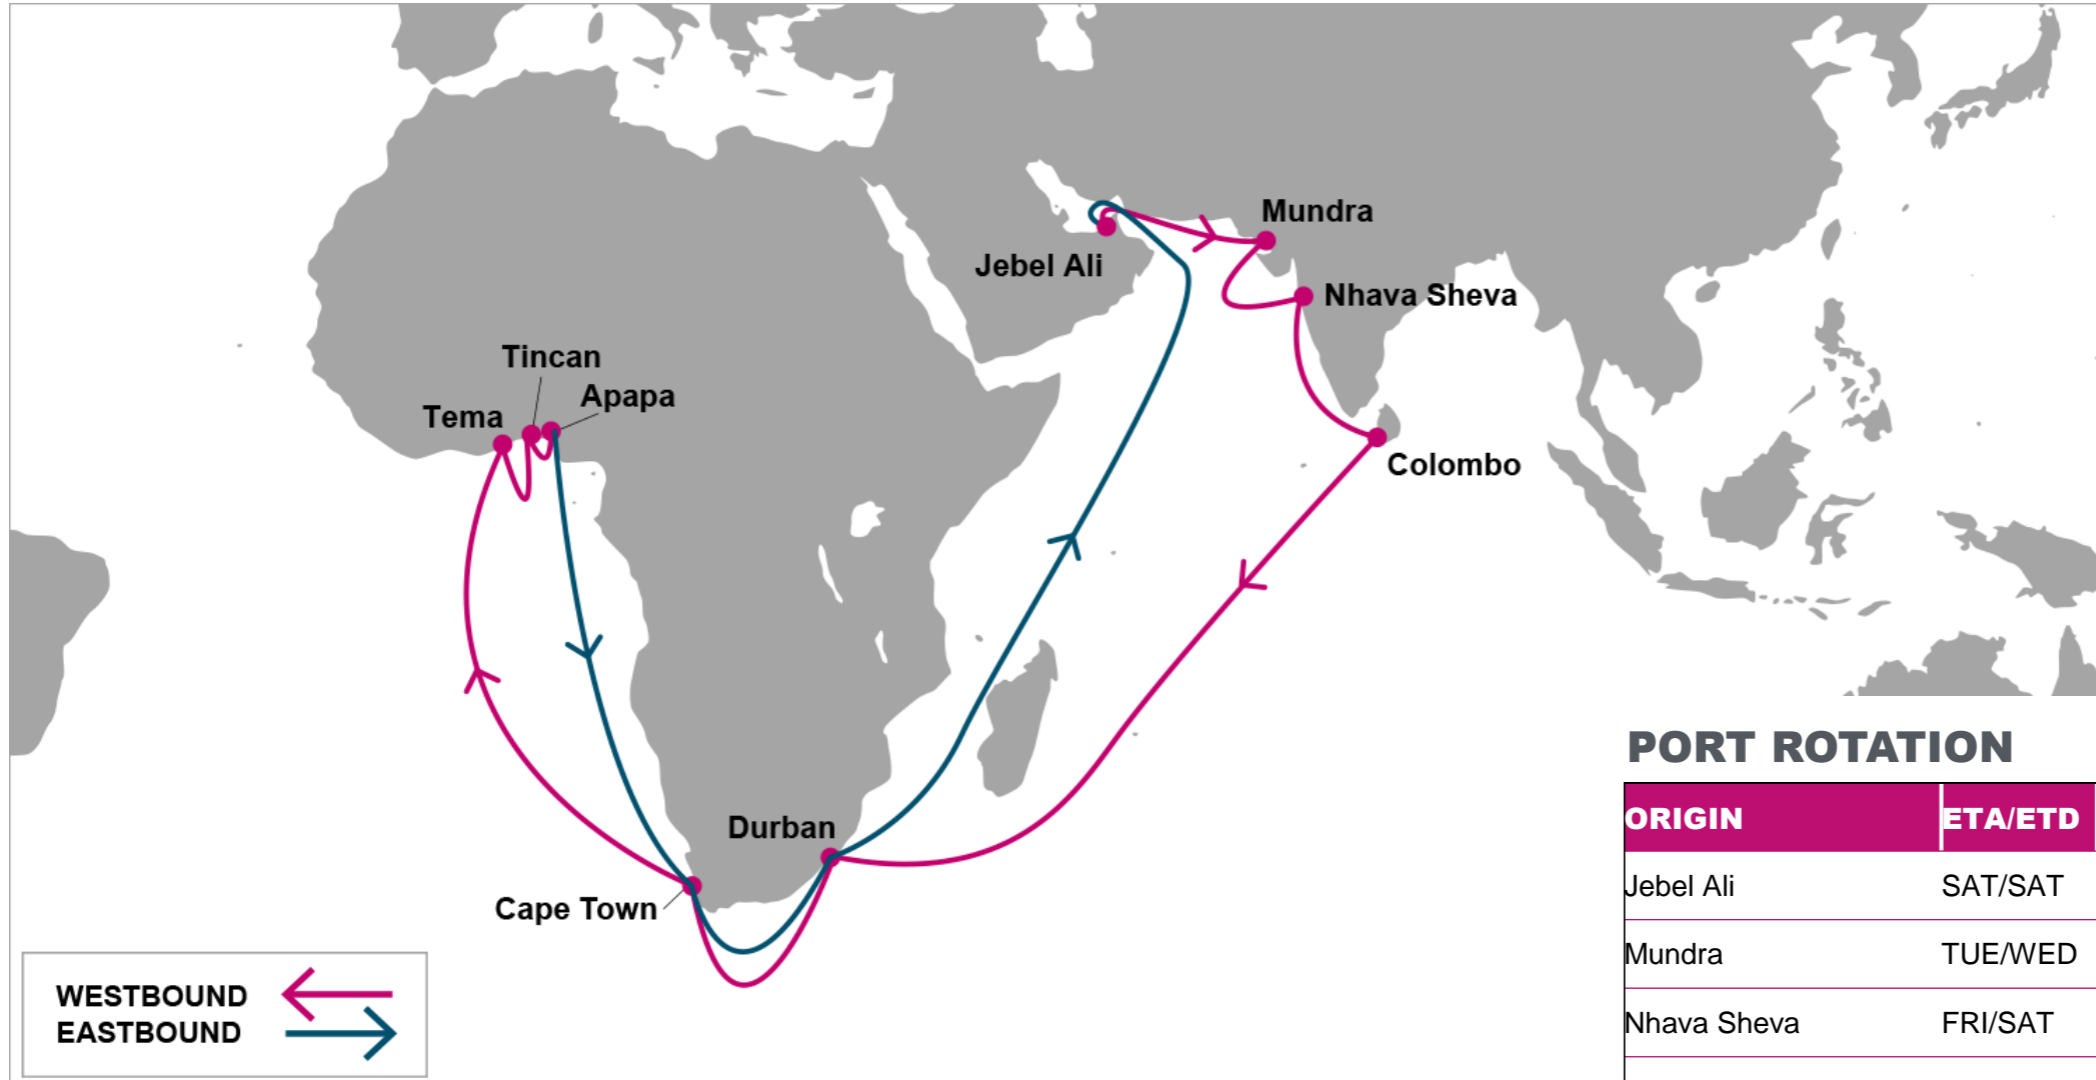

For more information, please click [here](#)

PORT ROTATION

(Terminals are subject to change)

ORIGIN	ETA/ETD	TERMINAL
Jebel Ali	SAT/SAT	DPW T3
Mundra	TUE/WED	Adani
Nhava Sheva	FRI/SAT	NSICT
Colombo	TUE/WED	SAGT
Durban	SAT/MON	Durban Container Terminal
Cape Town	WED/THU	Transnet Cape Town Terminal
Tema	FRI/SAT	MPS – Terminal 3
Tin Can	SUN/MON	Tin Can Island Contr Tml
Apapa	MON/TUE	Apapa Terminals
Cape Town	WED/THU	Transnet Cape Town Terminal
Durban	SUN/MON	Durban Container Terminal
Jebel Ali	SAT	DPW T3
Turnaround days: 63		

W/B	DUR	CPT	TEM	TIN	APP	E/B	CPT	DUR	JEA	MUN	NSA
JEA	21	25	34	35	37	TEM	11	15	28	31	34
MUN	17	21	30	32	33	TIN	9	13	26	29	32
NSA	14	18	27	29	30	APP	8	12	25	28	31
CMB	10	14	23	25	26	CPT			16	19	22
DUR			11	13	14	DUR			12	15	18
CPT			8	10	11						

KEY TRANSIT TABLE - UNLOCODE PORT NAME & COUNTRY NAME

JEA: Jebel Ali, UAE | MUN: Mundra, India | NSA: Nhava Sheva, India | CMB: Colombo, Sri Lanka | DUR: Durban, South Africa | CPT: Cape Town, South Africa | TEM: Tema, Ghana | TIN: Tin Can, Nigeria | APP: Apapa, Nigeria

NOTE: Transit times and port rotation are as of now and subject to change