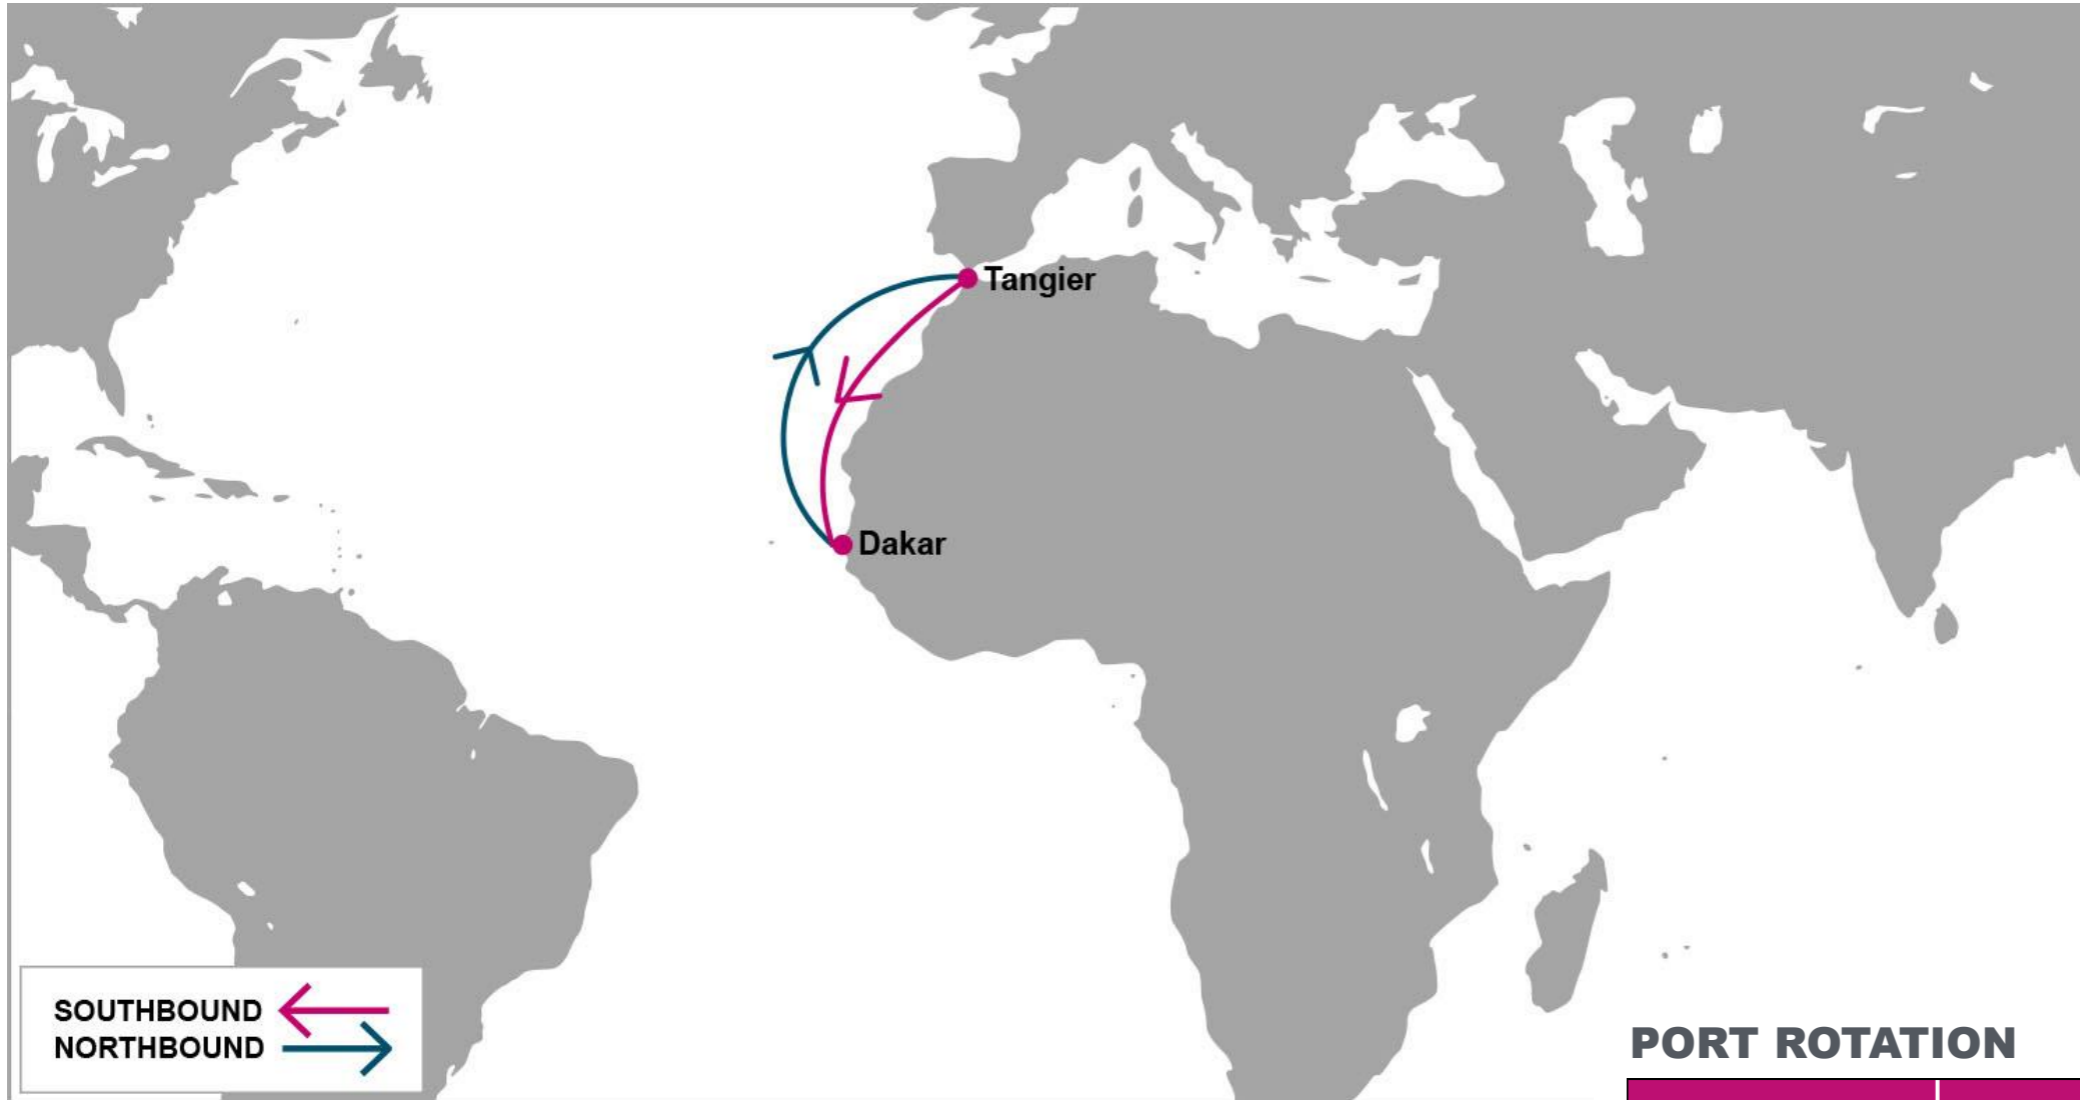

For more information, please click [here](#)

S/B	DKR	N/B	TNG
TNG	7	DKR	6

PORT ROTATION

(Terminals are subject to change)

ORIGIN	ETA/ETD	TERMINAL
Tangier	MON/MON	Eurogate
Dakar	MON/TUE	DP World Dakar
Tangier	MON/MON	Eurogate
Turnaround days: 28		

KEY TRANSIT TABLE - UNLOCODE PORT NAME & COUNTRY NAME

TNG: Tangier, Morocco | DKR: Dakar, Senegal

NOTE: Transit times and port rotation are as of now and subject to change