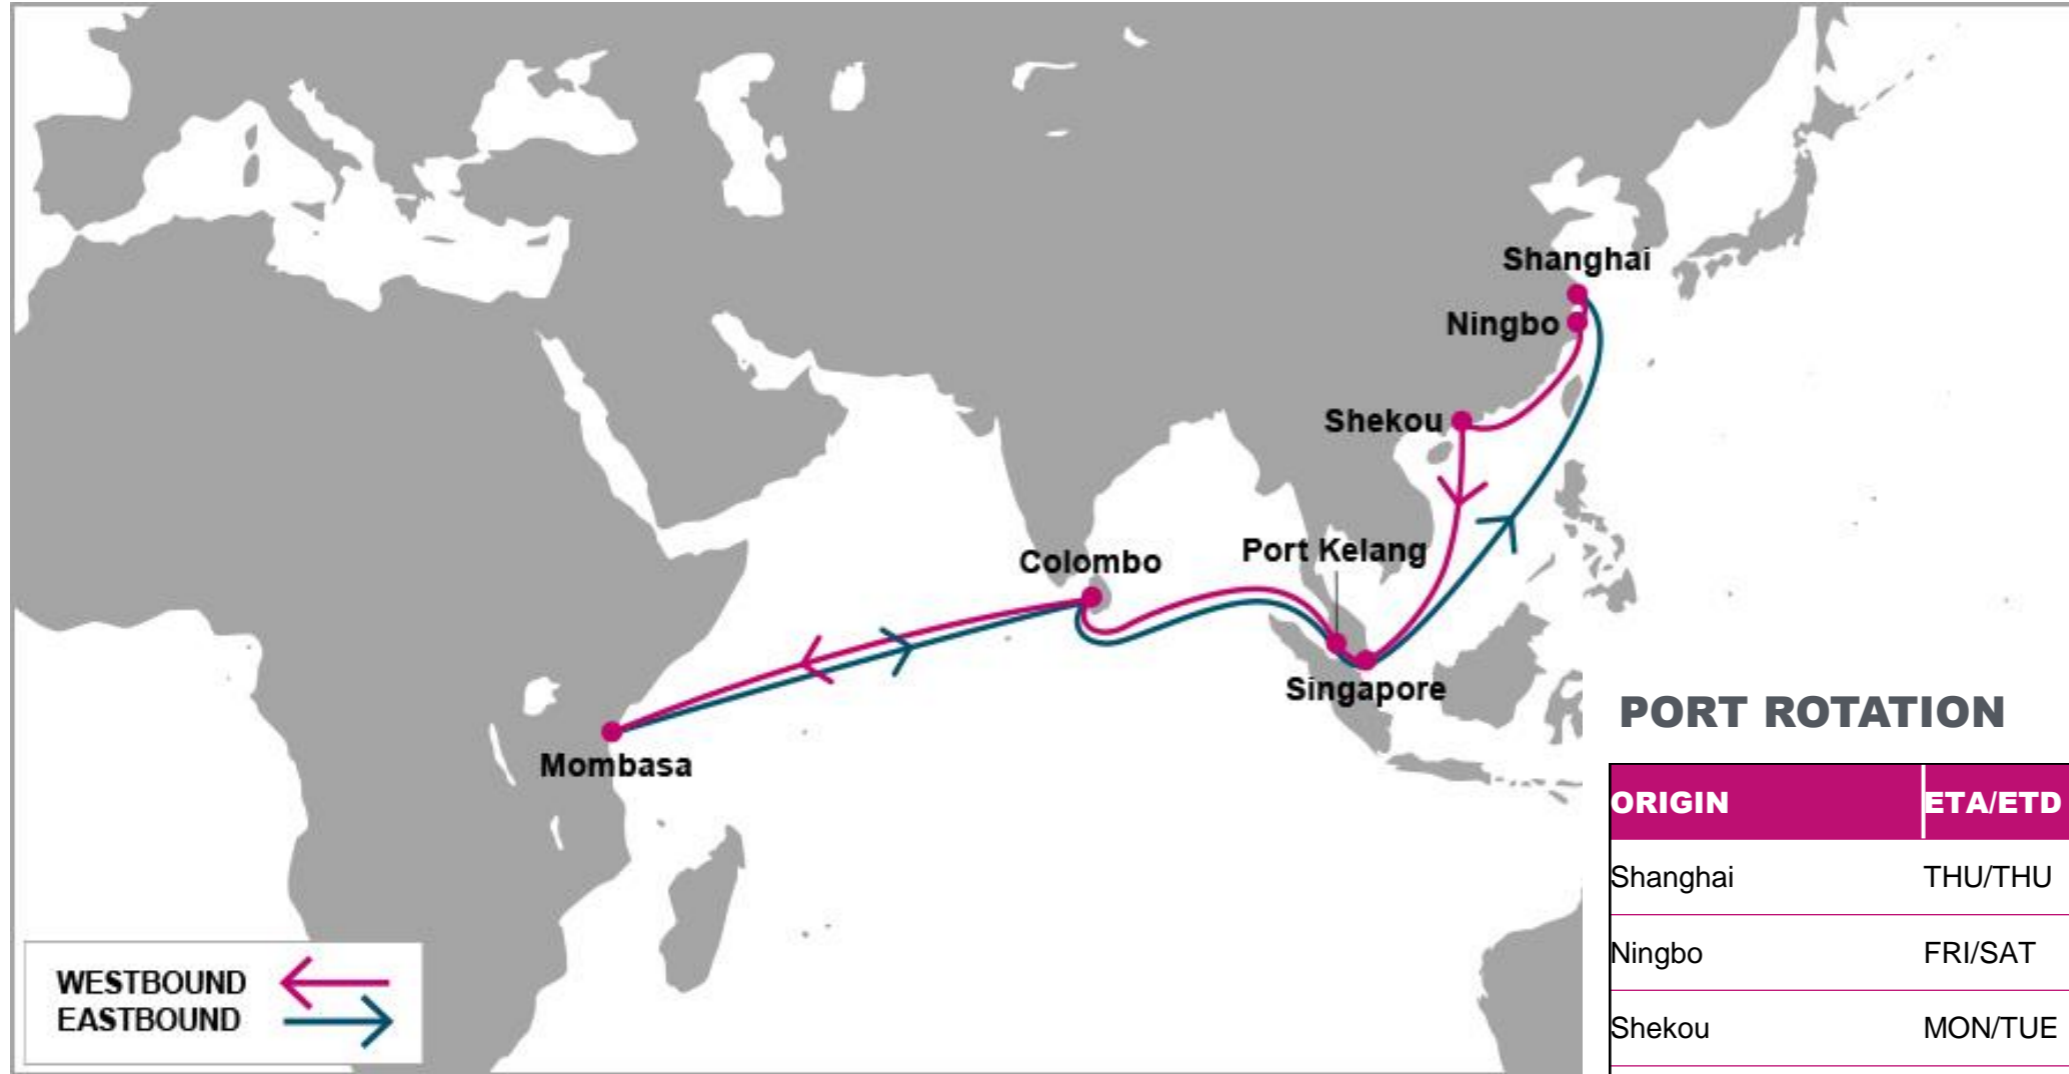

For more information, please click [here](#)

PORT ROTATION

(Terminals are subject to change)

ORIGIN	ETA/ETD	TERMINAL
Shanghai	THU/THU	Wai Gao Qiao Phase 2
Ningbo	FRI/SAT	Ningbo Beilun Container Terminal
Shekou	MON/TUE	Shekou Container Terminal
Singapore	SUN/SUN	PSA Singapore
Port Kelang	TUE/TUE	Westports
Colombo	SAT/SUN	JCT
Mombasa	SUN/WED	MCT
Colombo	THU/THU	JCT
Port Kelang	MON/TUE	Westports
Singapore	WED/THU	PSA Singapore
Shanghai	THU/THU	Wai Gao Qiao Phase 2
Turnaround days: 49		

W/B	MBA	E/B	CMB	PKG	SIN	SHA
SHA	24	MBA	8	12	14	22
NGB	22					
SHK	19					
SIN	14					
PKG	12					
CMB	7					

KEY TRANSIT TABLE - UNLOCODE PORT NAME & COUNTRY NAME

SHA: Shanghai, China | NGB: Ningbo, China | SHK: Shekou, China | SIN: Singapore, Singapore | PKG: Port Kelang, Malaysia | CMB: Colombo, Sri Lanka | MBA: Mombasa, Kenya

NOTE: Transit times and port rotation are as of now and subject to change