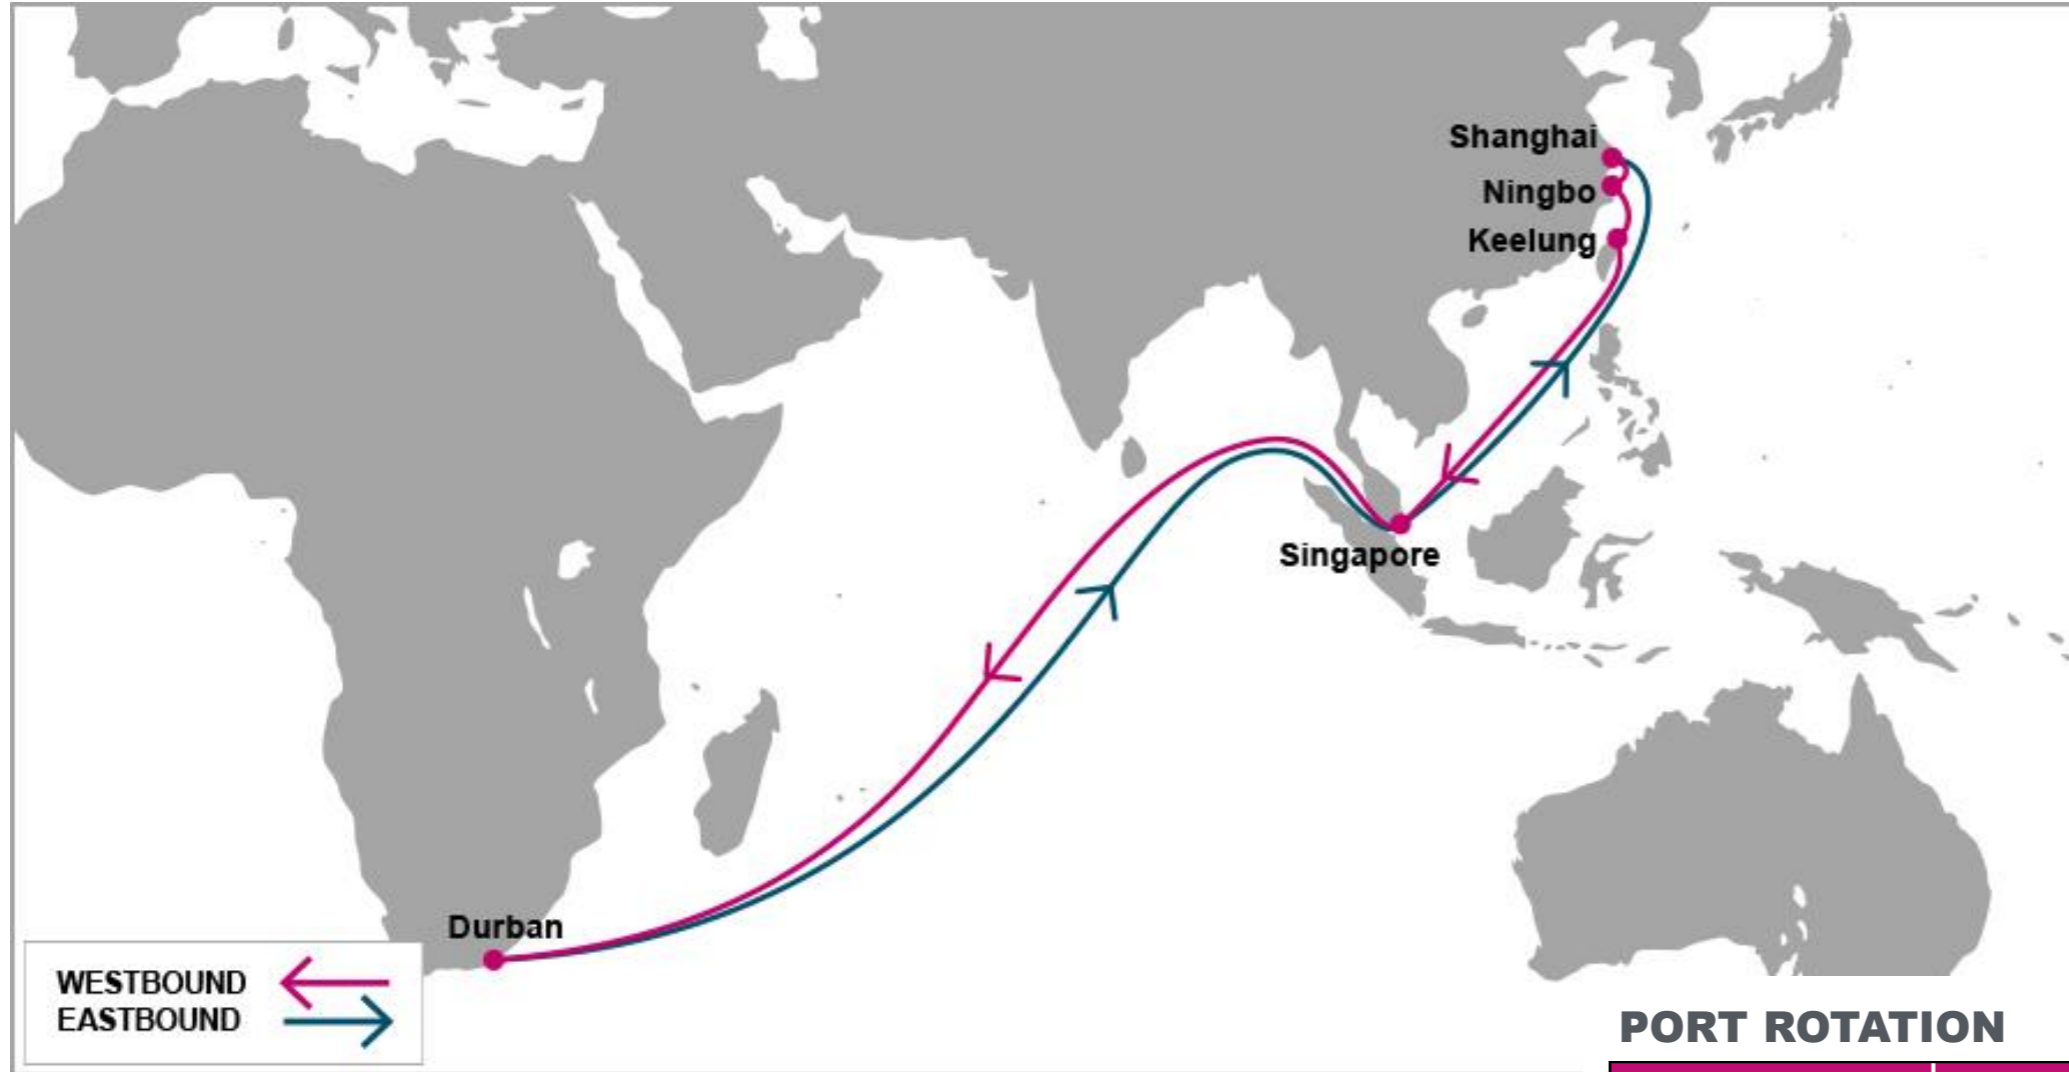

For more information, please click [here](#)

PORT ROTATION

(Terminals are subject to change)

W/B	DUR	E/B	SIN	SHA	NGB	KEL
SHA	24	DUR	14	21	23	25
NGB	23					
KEL	21					
SIN	13					

ORIGIN	ETA/ETD	TERMINAL
Shanghai	THU/FRI	Shanghai Shengdong International Container Terminal
Ningbo	SAT/SAT	Ningbo Port Group Beilun Third Container Terminal
Keelung	MON/MON	ULIC
Singapore	MON/TUE	PSA Singapore
Durban	MON/THU	New Pier 1 Terminal
Singapore	THU/THU	PSA Singapore
Shanghai	THU/FRI	Shanghai Shengdong International Container Terminal
Turnaround days:		49

KEY TRANSIT TABLE - UNLOCODE PORT NAME & COUNTRY NAME

SHA: Shanghai, China | **NGB:** Ningbo, China | **KEL:** Keelung, Taiwan | **SIN:** Singapore, Singapore | **DUR:** Durban, South Africa

NOTE: Transit times and port rotation are as of now and subject to change