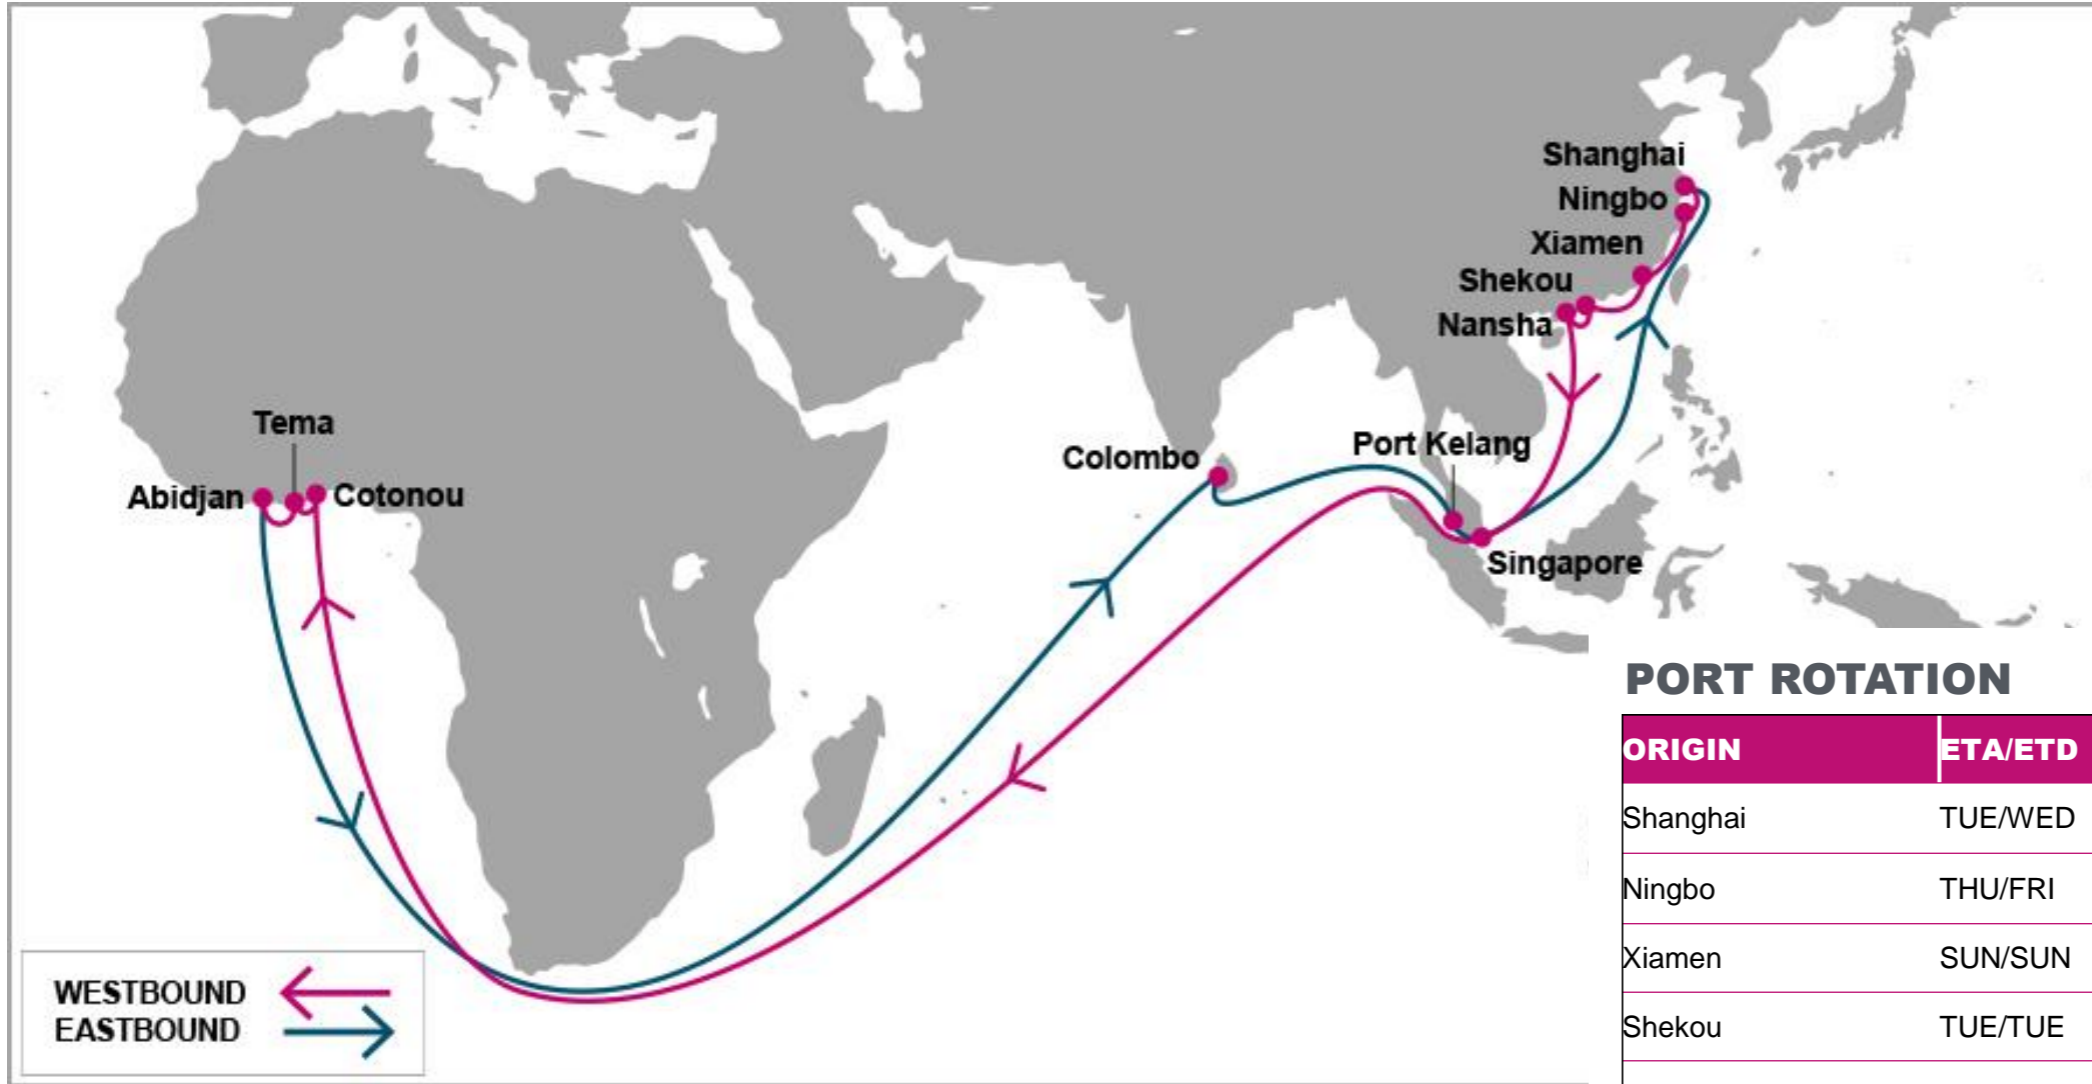

For more information, please click [here](#)

PORT ROTATION

(Terminals are subject to change)

ORIGIN	ETA/ETD	TERMINAL
Shanghai	TUE/WED	Shanghai Pudong Intl Container Terminal(WGQ)
Ningbo	THU/FRI	Zhoushan Yongzhou Container Terminals Limited
Xiamen	SUN/SUN	Xiamen Haitian Terminal
Shekou	TUE/TUE	Shekou Container Terminal
Nansha	WED/WED	Guangzhou South China Oceangate Container Terminal
Singapore	MON/MON	PSA Singapore
Cotonou	TUE/WED	Benin Terminal Cotonou
Tema	THU/FRI	Meridian Port Services Ltd (MPS)
Abidjan	SUN/MON	Abidjan Container Terminal
Colombo	TUE/TUE	Colombo International Container Terminal
Port Kelang	SUN/SUN	West Port
Singapore	MON/TUE	PSA Singapore
Shanghai	TUE/WED	Shanghai Pudong Intl Container Terminal(WGQ)
Turnaround days: 84		

W/B	COO	TEM	ABJ	E/B	CMB	PKG	SIN	SHA	NGB	XMN	SHK	NSA
SHA	41	43	46	COO	27	32	33	41	43	46	48	49
NGB	39	41	44	TEM	25	30	31	39	41	44	46	47
XMN	37	39	42	ABJ	22	27	28	36	38	41	43	44
SHK	35	37	40	CMB		5	6	14	16	19	21	22
NSA	34	36	39									
SIN	29	31	34									

KEY TRANSIT TABLE - UNLOCODE PORT NAME & COUNTRY NAME

SHA: Shanghai, China | NGB: Ningbo, China | XMN: Xiamen, China | SHK: Shekou, China | NSA: Nansha, China | SIN: Singapore, Singapore | COO: Cotonou, Benin | TEM: Tema, Ghana | ABJ: Abidjan, Côte d'Ivoire | CMB: Colombo, Sri Lanka | PKG: Port Kelang, Malaysia

NOTE: Transit times and port rotation are as of now and subject to change