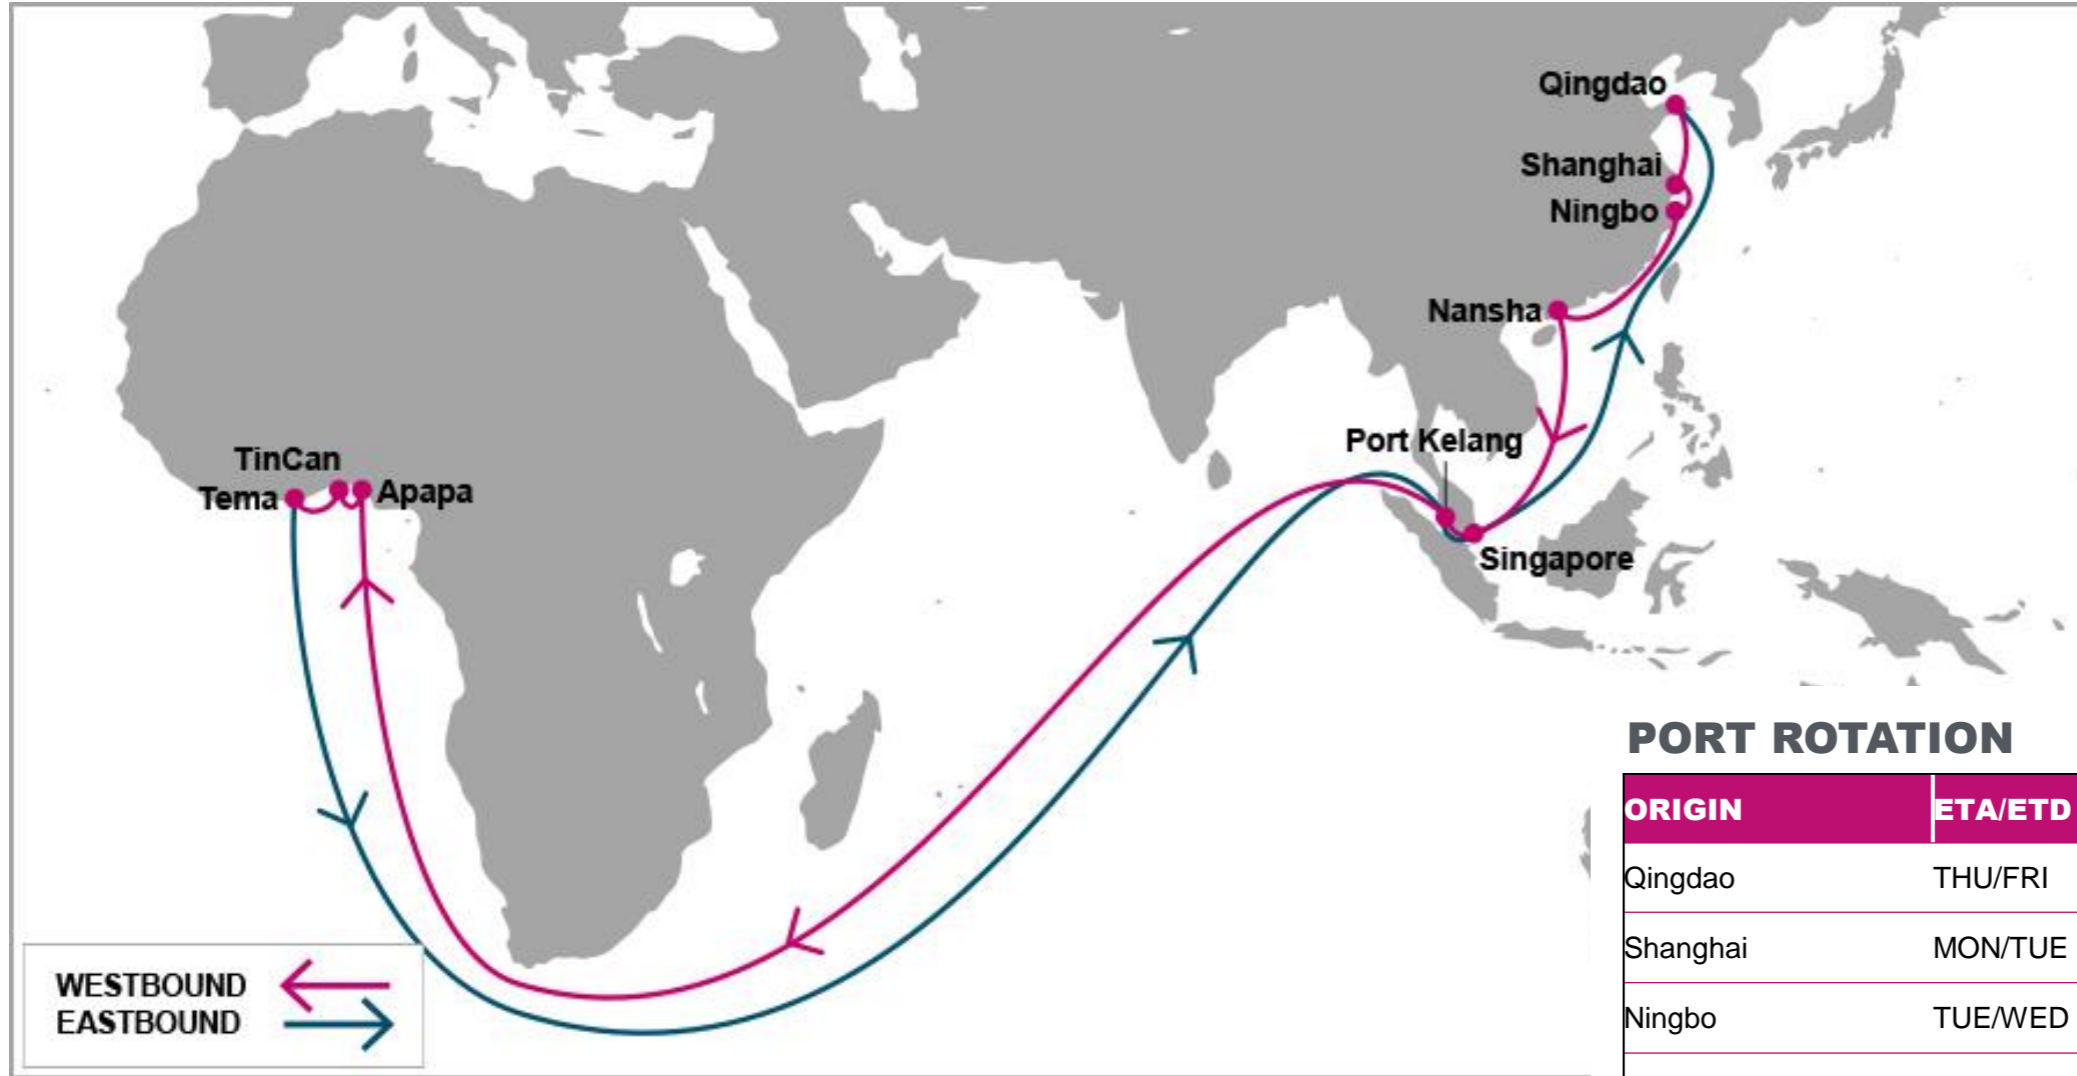

For more information, please click [here](#)

PORT ROTATION

(Terminals are subject to change)

ORIGIN	ETA/ETD	TERMINAL
Qingdao	THU/FRI	Qingdao Port
Shanghai	MON/TUE	Shanghai Zhen Dong Container Terminal Wai Gao Qiao Phase 2
Ningbo	TUE/WED	Ningbo Port Co.Ltd Beilun Second Container Terminal Branch - Phase I
Nansha	SAT/SAT	Guangzhou South China Ocean Gate
Singapore	WED/THU	PSA Singapore
Port Kelang	THU/FRI	West Port
Apapa	MON/WED	APM Terminals, Apapa
Tin Can	WED/FRI	Tincan Island Container Terminal Ltd.
Tema	SAT/TUE	Meridian Port Services Ltd (MPS)
Port Kelang	MON/TUE	West Port
Singapore	WED/WED	PSA Singapore
Qingdao	THU/FRI	Qingdao Port

Turnaround days: 84

W/B	APP	TIP	TEM	E/B	PKG	SIN	TAO	SHA	NGB	NSA
TAO	38	40	43	APP	33	35	43	47	48	52
SHA	34	36	39	TIP	31	33	41	45	46	50
NGB	33	35	38	TEM	27	29	37	41	42	46
NSA	30	32	35							
SIN	25	27	30							
PKG	24	26	29							

KEY TRANSIT TABLE - UNLOCODE PORT NAME & COUNTRY NAME

TAO: Qingdao, China | SHA: Shanghai, China | NGB: Ningbo, China | NSA: Nansha, China | SIN: Singapore, Singapore | PKG: Port Kelang, Malaysia | APP: Apapa, Nigeria | TIP: Tin Can, Nigeria | TEM: Tema, Ghana

NOTE: Transit times and port rotation are as of now and subject to change