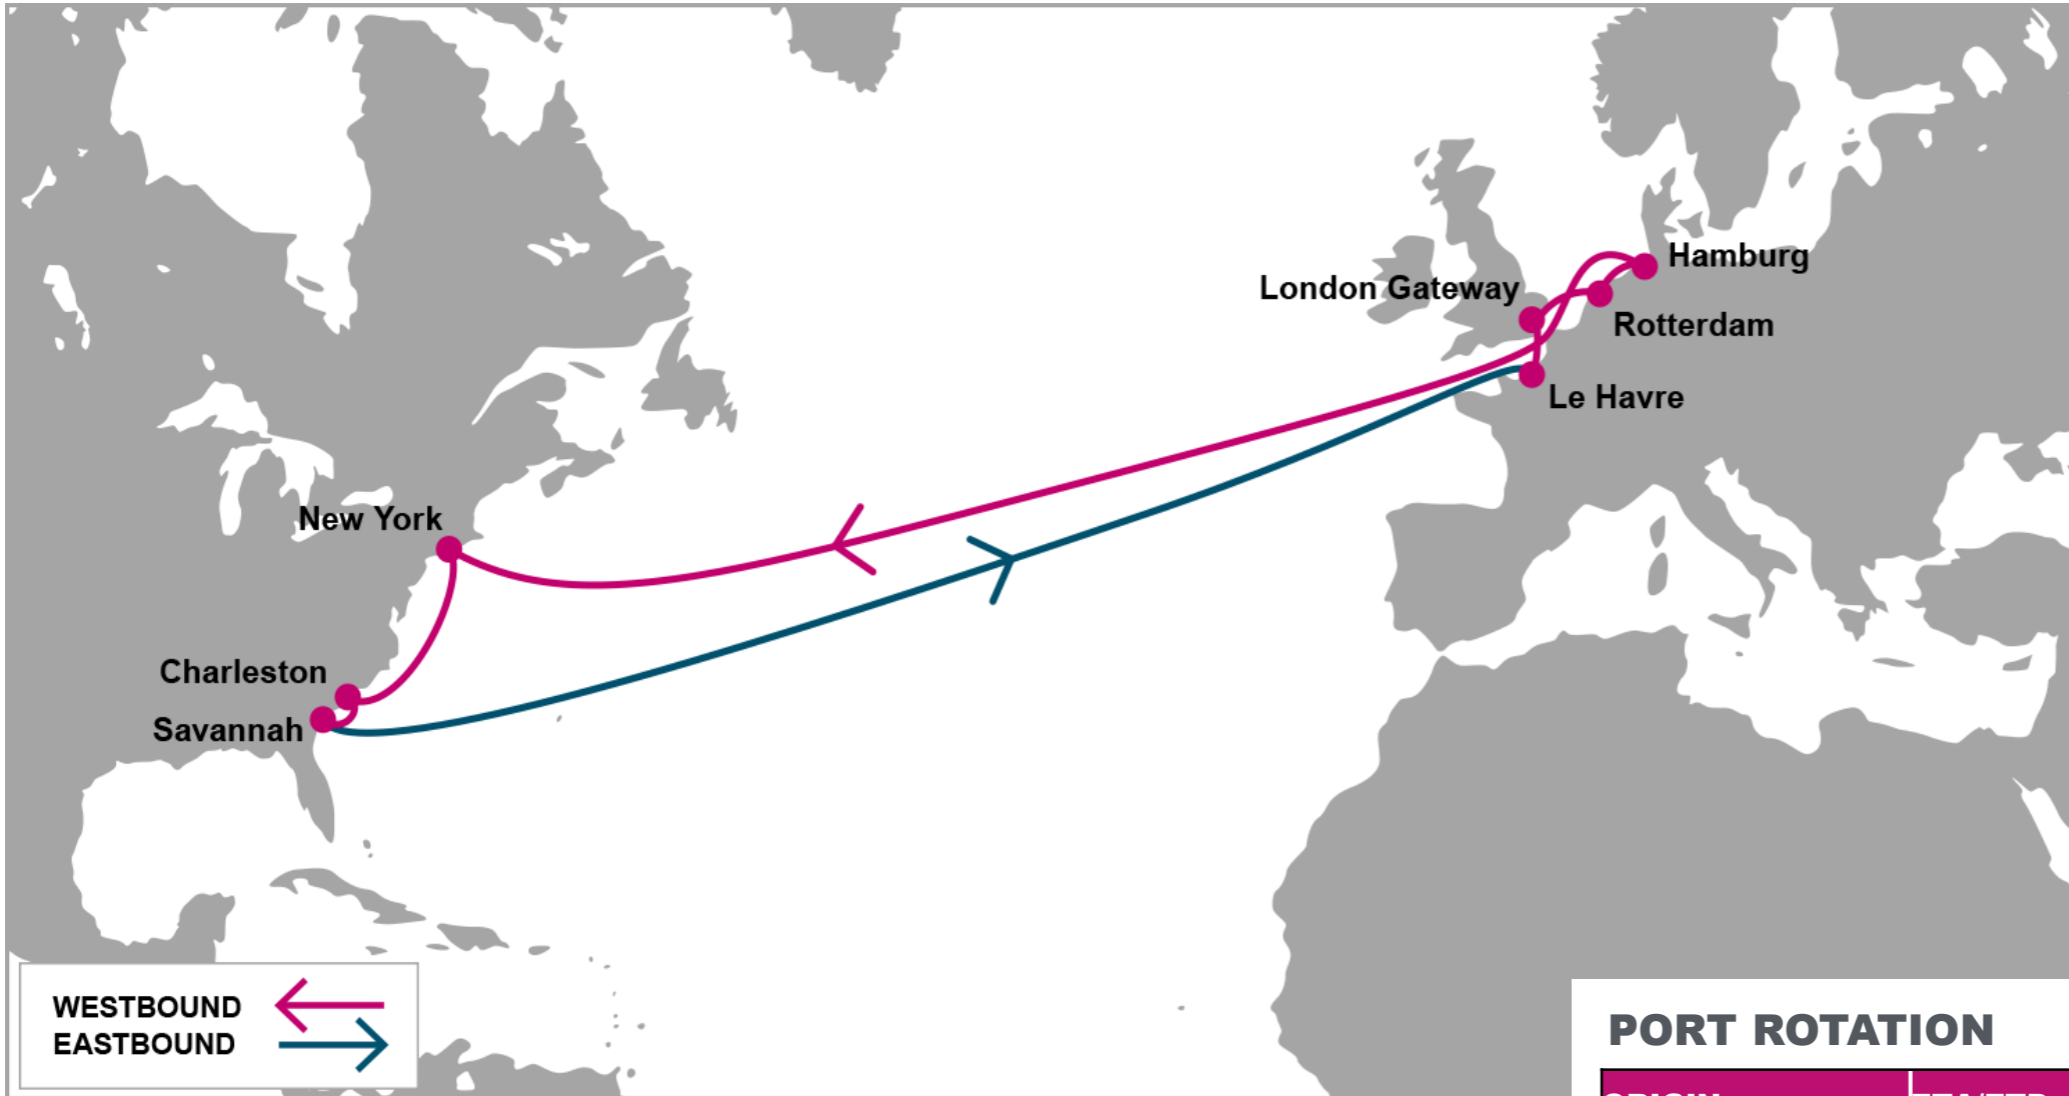

For more information, please click [here](#)

W/B	NYC	CHS	SAV	E/B	LEH	LGP	RTM	HAM
LEH	16	20	23	NYC	17	19	20	22
LGP	15	19	22	CHS	13	15	16	18
RTM	13	17	20	SAV	10	12	13	15
HAM	11	15	18					

PORT ROTATION

(Terminals are subject to change)

ORIGIN	ETA/ETD	TERMINAL
Le Havre	SAT/SUN	North Terminals - Quais de Amerique (CNMP)
London Gateway	MON/MON	DP World London Gateway Port
Rotterdam	TUE/WED	Rotterdam World Gateway (RWG)
Hamburg	THU/FRI	Container Terminal Altenwerder (CTA)
New York	TUE/WED	Maher Terminals
Charleston	SAT/SUN	Wando Welch Terminal (WWT)
Savannah	TUE/WED	Garden City Terminal
Le Havre	SAT/SUN	North Terminals - Quais de Amerique (CNMP)
Turnaround days: 35		

KEY TRANSIT TABLE - UNLOCODE PORT NAME & COUNTRY NAME

LGP: London Gateway, UK | **LEH:** Le Havre, France | **RTM:** Rotterdam, Netherland | **HAM:** Hamburg, Germany | **NYC:** New York, USA | **CHS:** Charleston, USA | **SAV:** Savannah, USA

NOTE: Transit times and port rotation are as of now and subject to change