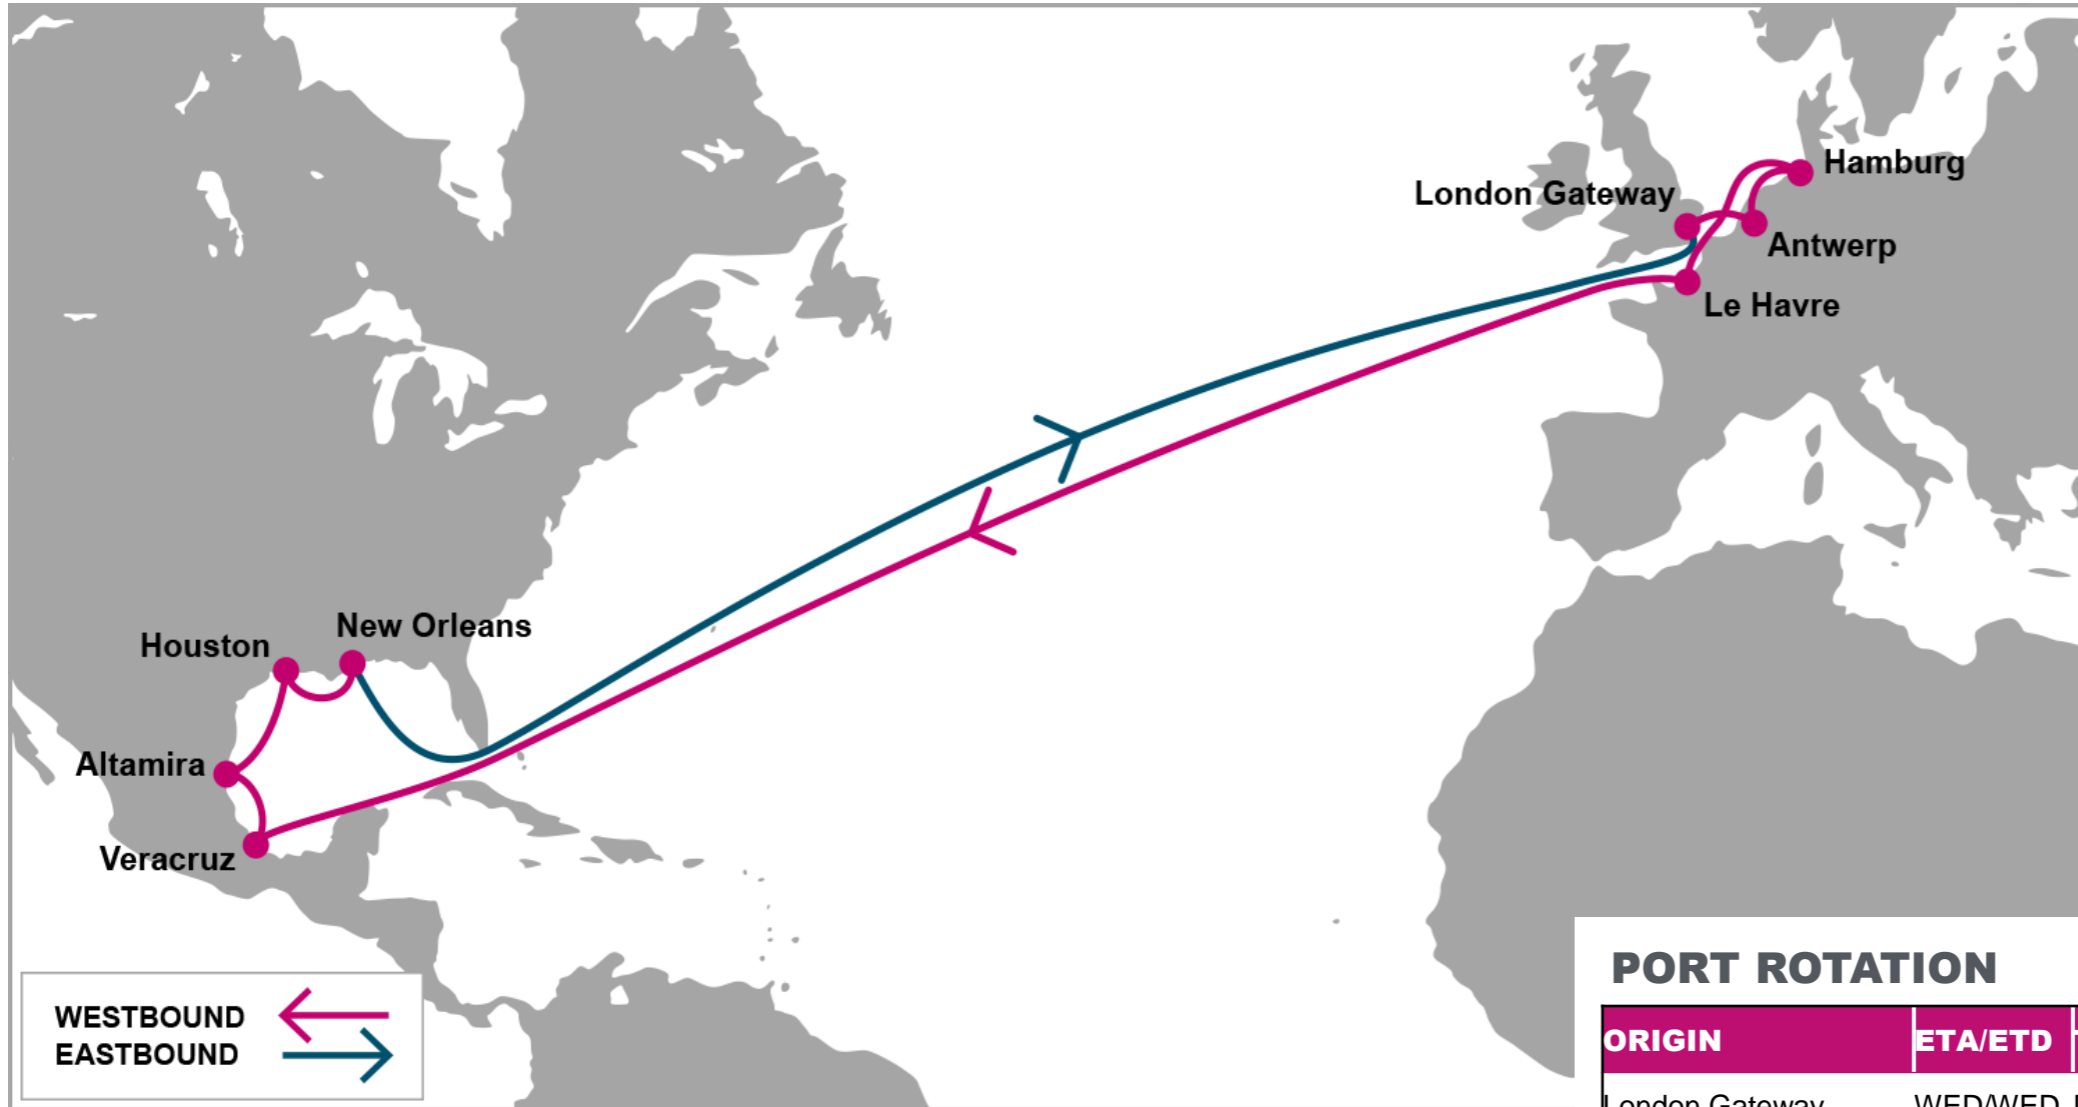

For more information, please click [here](#)

W/B	VER	ATM	HOU	MSY	E/B	LGP	ANR	HAM	LEH
LGP	22	24	28	31	VER	19	21	24	26
ANR	19	21	25	28	ATM	24	26	29	31
HAM	16	18	22	25	HOU	20	22	25	27
LEH	14	16	20	23	MSY	17	19	22	24

PORT ROTATION

(Terminals are subject to change)

ORIGIN	ETA/ETD	TERMINAL
London Gateway	WED/WED	DP World London Gateway Port
Antwerp	FRI/SAT	PSA Europe Terminal
Hamburg	MON/TUE	Container Terminal Altenwerder (CTA)
Le Havre	WED/THU	North Terminals - Quais de l'Atlantique (CNMP)
Veracruz	THU/FRI	Internaconal de Contenedores Asociados de Veracruz
Altamira	SAT/SUN	Infraestructura Portuaria Mexicana (IPM)
Houston	WED/THU	Barbours Cut Terminal (BCT)
New Orleans	SAT/SUN	Ports America
London Gateway	WED/WED	DP World London Gateway Port
Turnaround days:		42

KEY TRANSIT TABLE - UNLOCODE PORT NAME & COUNTRY NAME

LGP: London Gateway, UK | **ANR:** Antwerp, Belgium | **HAM:** Hamburg, Germany | **TUX:** Tuxpan, Mexico | **VER:** Veracruz, Mexico | **ATM:** Altamira, Mexico | **HOU:** Houston, USA | **MSY:** New Orleans, USA

NOTE: Transit times and port rotation are as of now and subject to change