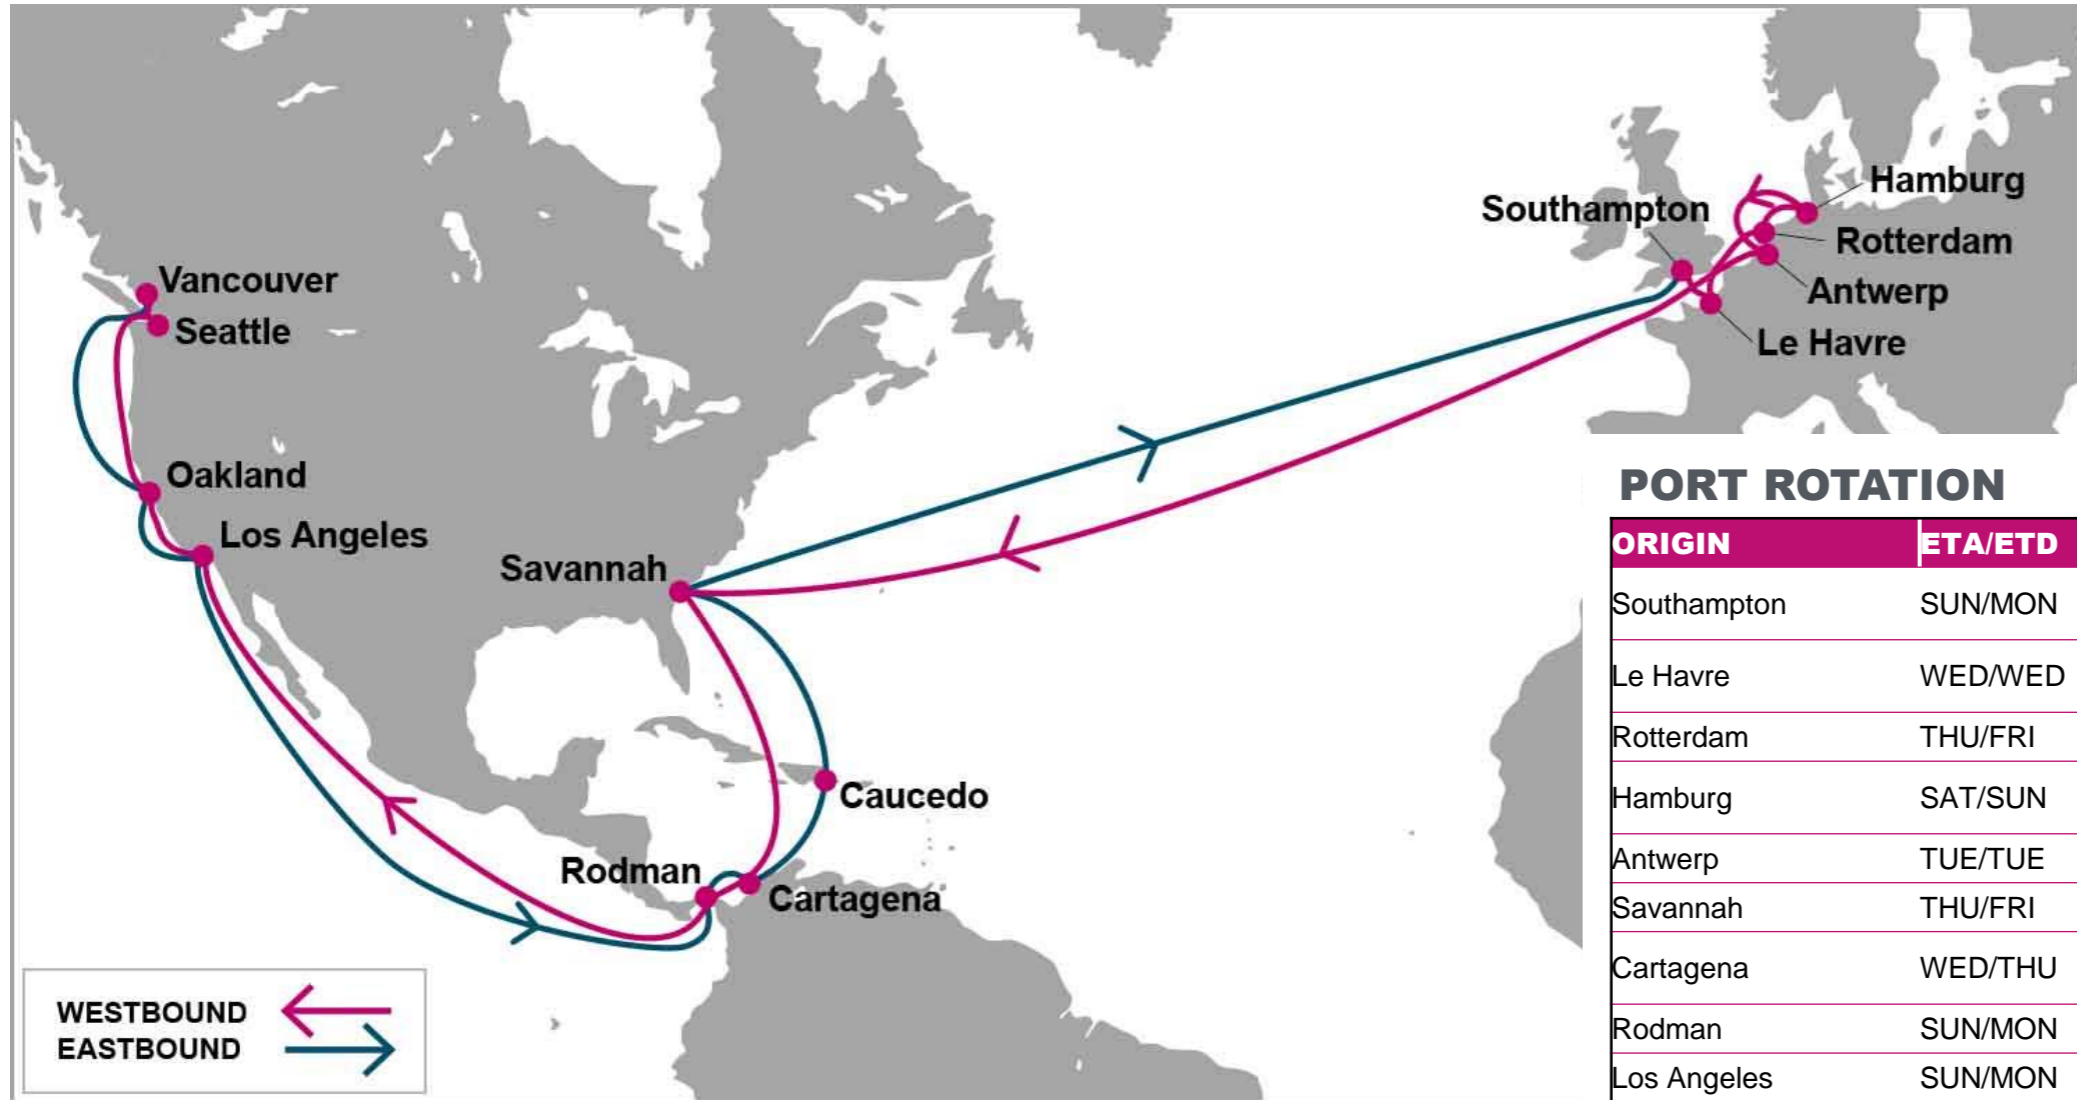

For more information, please click [here](#)

PORT ROTATION

(Terminals are subject to change)

ORIGIN	ETA/ETD	TERMINAL
Southampton	SUN/MON	DP World Southampton Container Terminal (SCT)
Le Havre	WED/WED	North Terminals - Quais de l'Atlantique (CNMP)
Rotterdam	THU/FRI	ECT Delta Terminal
Hamburg	SAT/SUN	Container Terminal Altenwerder (CTA)
Antwerp	TUE/TUE	PSA Europe Terminal
Savannah	THU/FRI	Garden City Terminal
Cartagena	WED/THU	Terminal De Contenedores De Cartagena (Contecar)
Rodman	SUN/MON	PSA Panama International Terminal
Los Angeles	SUN/MON	Yusen Terminal International (YTI)
Oakland	TUE/WED	Oakland International container Terminal (OICT)
Seattle	SAT/SUN	SSA Seattle T-18
Vancouver	MON/TUE	DP World Fraser Surrey
Oakland	THU/THU	Oakland International container Terminal (OICT)
Los Angeles	FRI/SAT	Yusen Terminal International (YTI)
Rodman	SAT/SAT	PSA Panama International Terminal
Cartagena	TUE/TUE	Terminal De Contenedores De Cartagena (Contecar)
Caucedo	THU/FRI	DP World Caucedo
Savannah	TUE/WED	Garden City Terminal
Southampton	SUN/MON	DP World Southampton Container Terminal (SCT)

Turnaround days: 77

W/B	SAV	CTG	ROD	LAX	OAK	SEA	VAN	E/B	ROD	CTG	CAU	SAV	SOU	LEH	RTM	HAM	ANR
SOU	17	23	27	34	36	40	42	SEA	12	15	17	21	35	38	39	41	44
LEH	15	21	25	32	34	38	40	VAN	10	13	15	19	33	36	37	39	42
RTM	13	19	23	30	32	36	38	OAK	8	11	13	17	31	34	35	37	40
HAM	11	17	21	28	30	34	36	LGB	7	10	12	16	29	32	33	35	38
ANR	9	15	19	26	28	32	34	ROD		3	5	9	22	25	26	28	31
								CTG			2	6	19	22	23	25	28
								CAU				4	17	19	20	22	25
								SAV					12	14	15	17	20

KEY TRANSIT TABLE - UNLOCODE PORT NAME & COUNTRY NAME

SOU: Southampton, UK | **RTM:** Rotterdam, Netherland | **HAM:** Hamburg, Germany | **ANR:** Antwerp, Belgium | **LEH:** Le Havre, France | **SEA:** Seattle, USA | **VAN:** Vancouver, Canada | **OAK:** Oakland, USA | **LAX:** Los Angeles, USA | **LGB:** Long Beach, USA | **ROD:** Rodman, Panama | **CTG:** Cartagena, Colombia | **CAU:** Caucedo, Dominican Republic | **SAV:** Savannah, USA

NOTE: Transit times and port rotation are as of now and subject to change