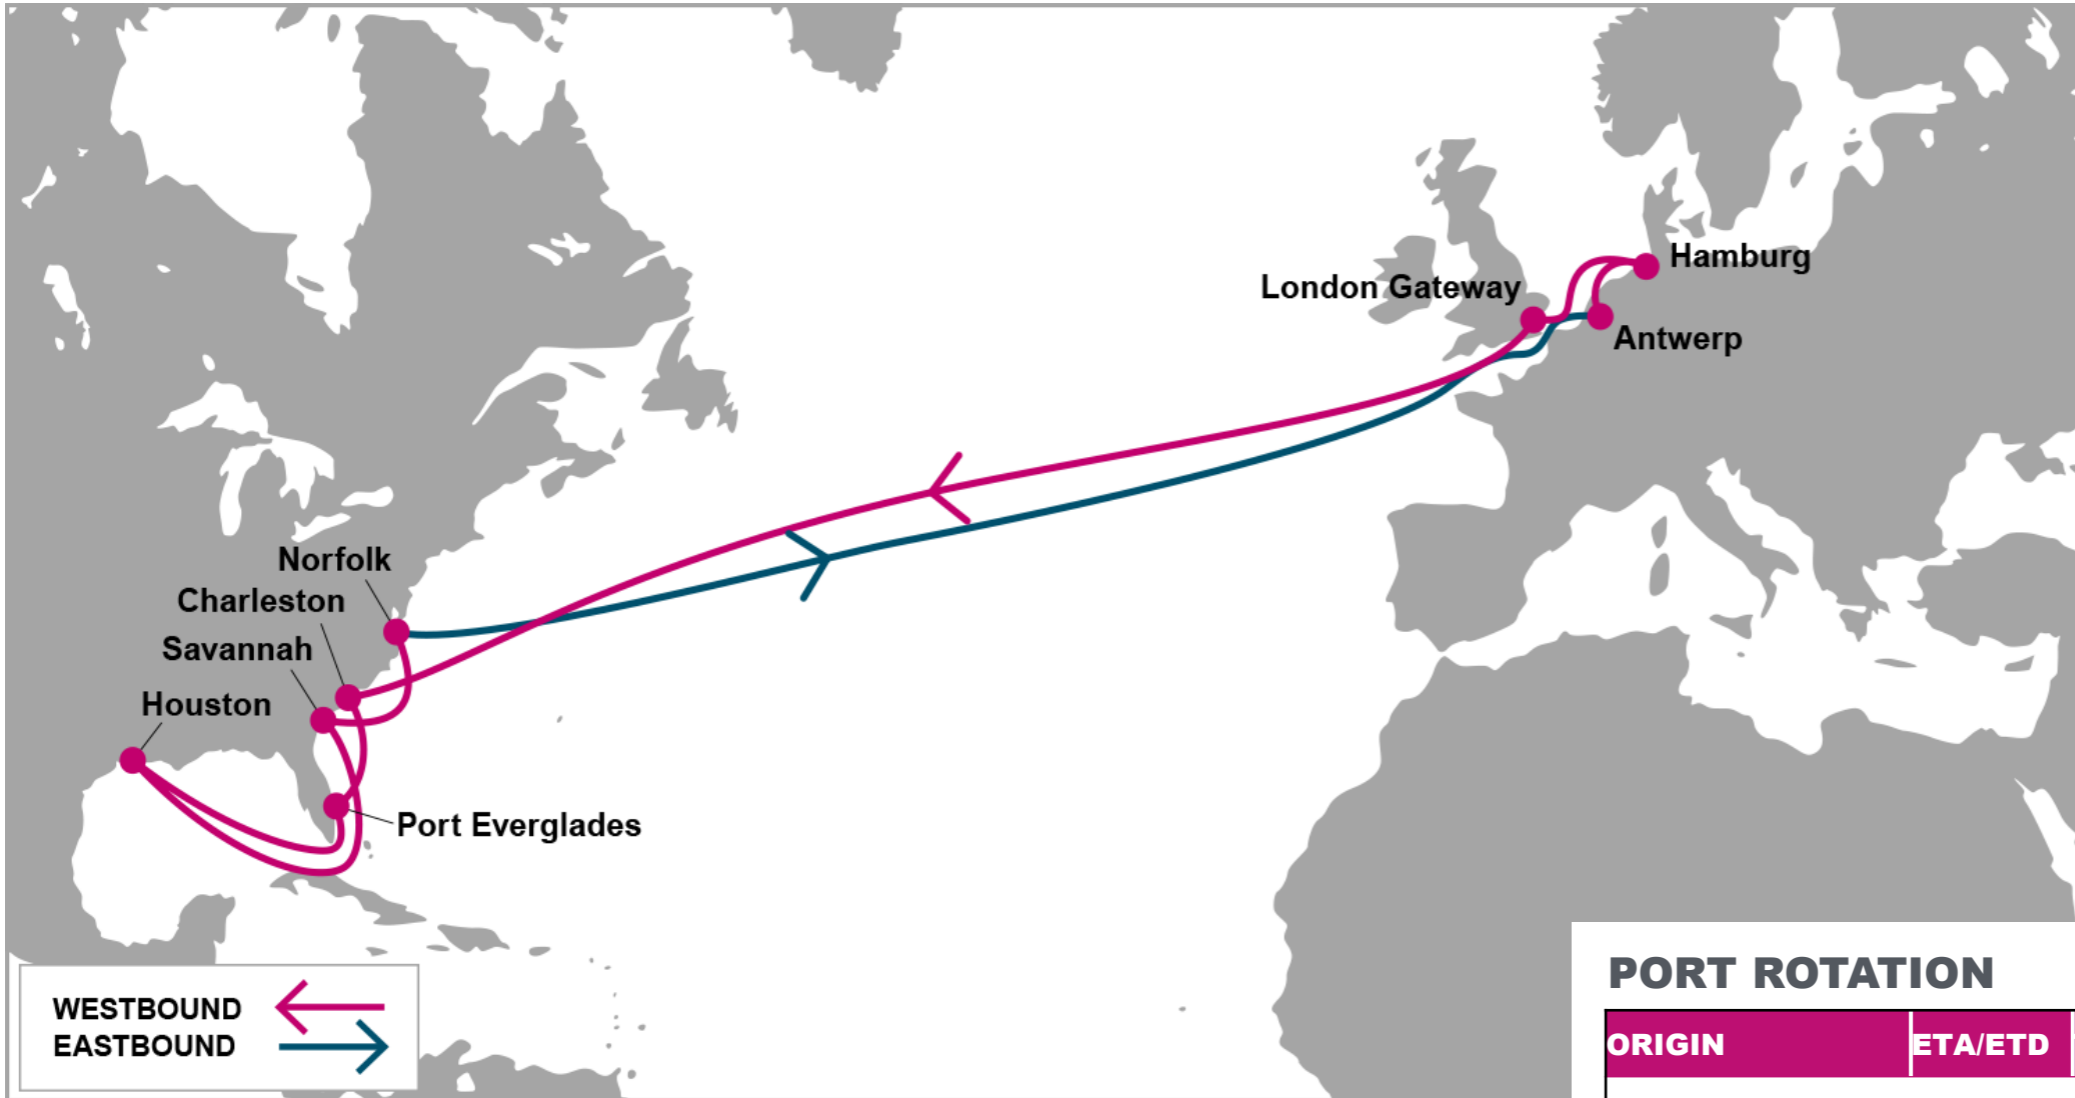

For more information, please click [here](#)

PORT ROTATION

(Terminals are subject to change)

ORIGIN	ETA/ETD	TERMINAL
Antwerp	THU/FRI	PSA Europe Terminal
Hamburg	SAT/SUN	Container Terminal Altenwerder (CTA)
London Gateway	TUE/TUE	DP World London Gateway Port
Charleston	FRI/SAT	North Charleston Terminal (NCT)
Port Everglades	MON/TUE	Florida International Terminals (FIT)
Houston	FRI/SUN	Barbours Cut Terminal (BCT)
Savannah	SAT/SAT	Garden City Terminal
Norfolk	MON/TUE	Norfolk International Terminal (NIT)
Antwerp	THU/FRI	PSA Europe Terminal
Turnaround days: 42		

W/B	CHS	PEF	HOU	SAV	ORF	E/B	ANR	HAM	LGP
ANR	14	17	21	29	31	CHS	26	28	31
HAM	12	15	19	27	29	PEF	23	25	28
LGP	10	13	17	25	27	HOU	18	20	23
						SAV	11	13	16
						ORF	9	11	14

KEY TRANSIT TABLE - UNLOCODE PORT NAME & COUNTRY NAME

ANR: Antwerp, Belgium | HAM: Hamburg, Germany | LGP: London Gateway, UK | CHS: Charleston, USA | PEF: Port Everglades, USA | HOU: Houston, USA | SAV: Savannah, USA | ORF: Norfolk, USA

NOTE: Transit times and port rotation are as of now and subject to change