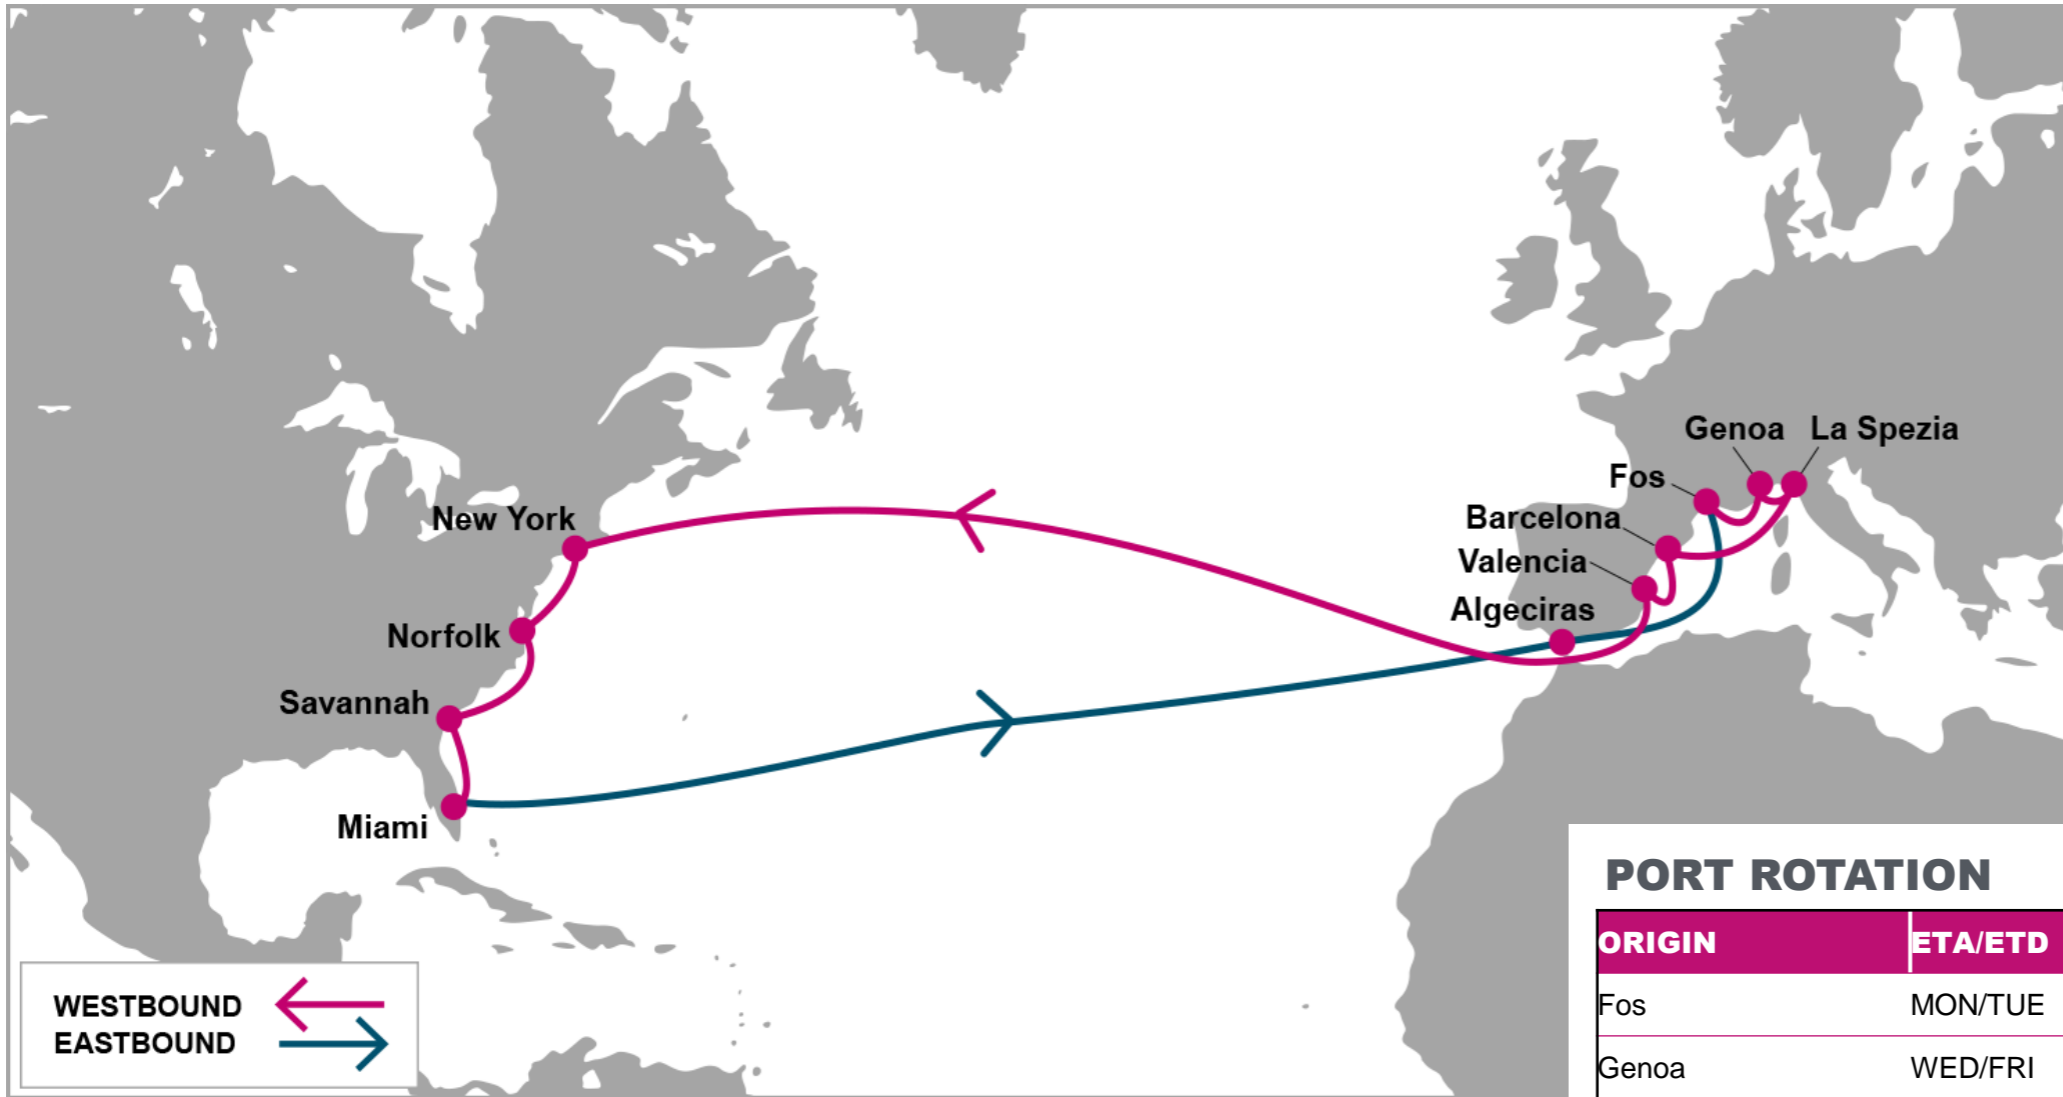

For more information, please click [here](#)

PORT ROTATION

(Terminals are subject to change)

ORIGIN	ETA/ETD	TERMINAL
Fos	MON/TUE	Eurofos
Genoa	WED/FRI	PSA Genova (former VTE)
La Spezia	SAT/SUN	La Spezia Container Terminal (LSCT)
Barcelona	TUE/WED	APM Terminals Barcelona
Valencia	WED/THU	Noatum Container Terminal
New York	SUN/TUE	Maher Terminals
Norfolk	WED/THU	Norfolk International Terminal (NIT)
Savannah	SAT/SUN	Garden City Terminal
Miami	MON/TUE	South Florida Container Terminal (SFCT)
Algeciras	FRI/SAT	Total Terminal International (TTI)
Fos	MON/TUE	Eurofos
Turnaround days: 42		

W/B	NYC	ORF	SAV	MIA	E/B	ALG	FOS	GOA	SPE	BCN	VLC
FOS	19	22	25	27	NYC	18	21	22	25	28	29
GOA	16	19	22	24	ORF	16	19	20	23	26	27
SPE	14	17	20	22	SAV	13	16	17	20	23	24
BCN	11	14	17	19	MIA	11	14	15	18	21	22
VLC	10	13	16	18							

KEY TRANSIT TABLE - UNLOCODE PORT NAME & COUNTRY NAME

FOS: Fos, France | GOA: Genoa, Italy | SPE: La Spezia, Italy | BCN: Barcelona, Spain | VLC: Valencia, Spain | NYC: New York, USA | ORF: Norfolk, USA | SAV: Savannah, USA | MIA: Miami, USA | ALG: Algeciras, Spain

NOTE: Transit times and port rotation are as of now and subject to change