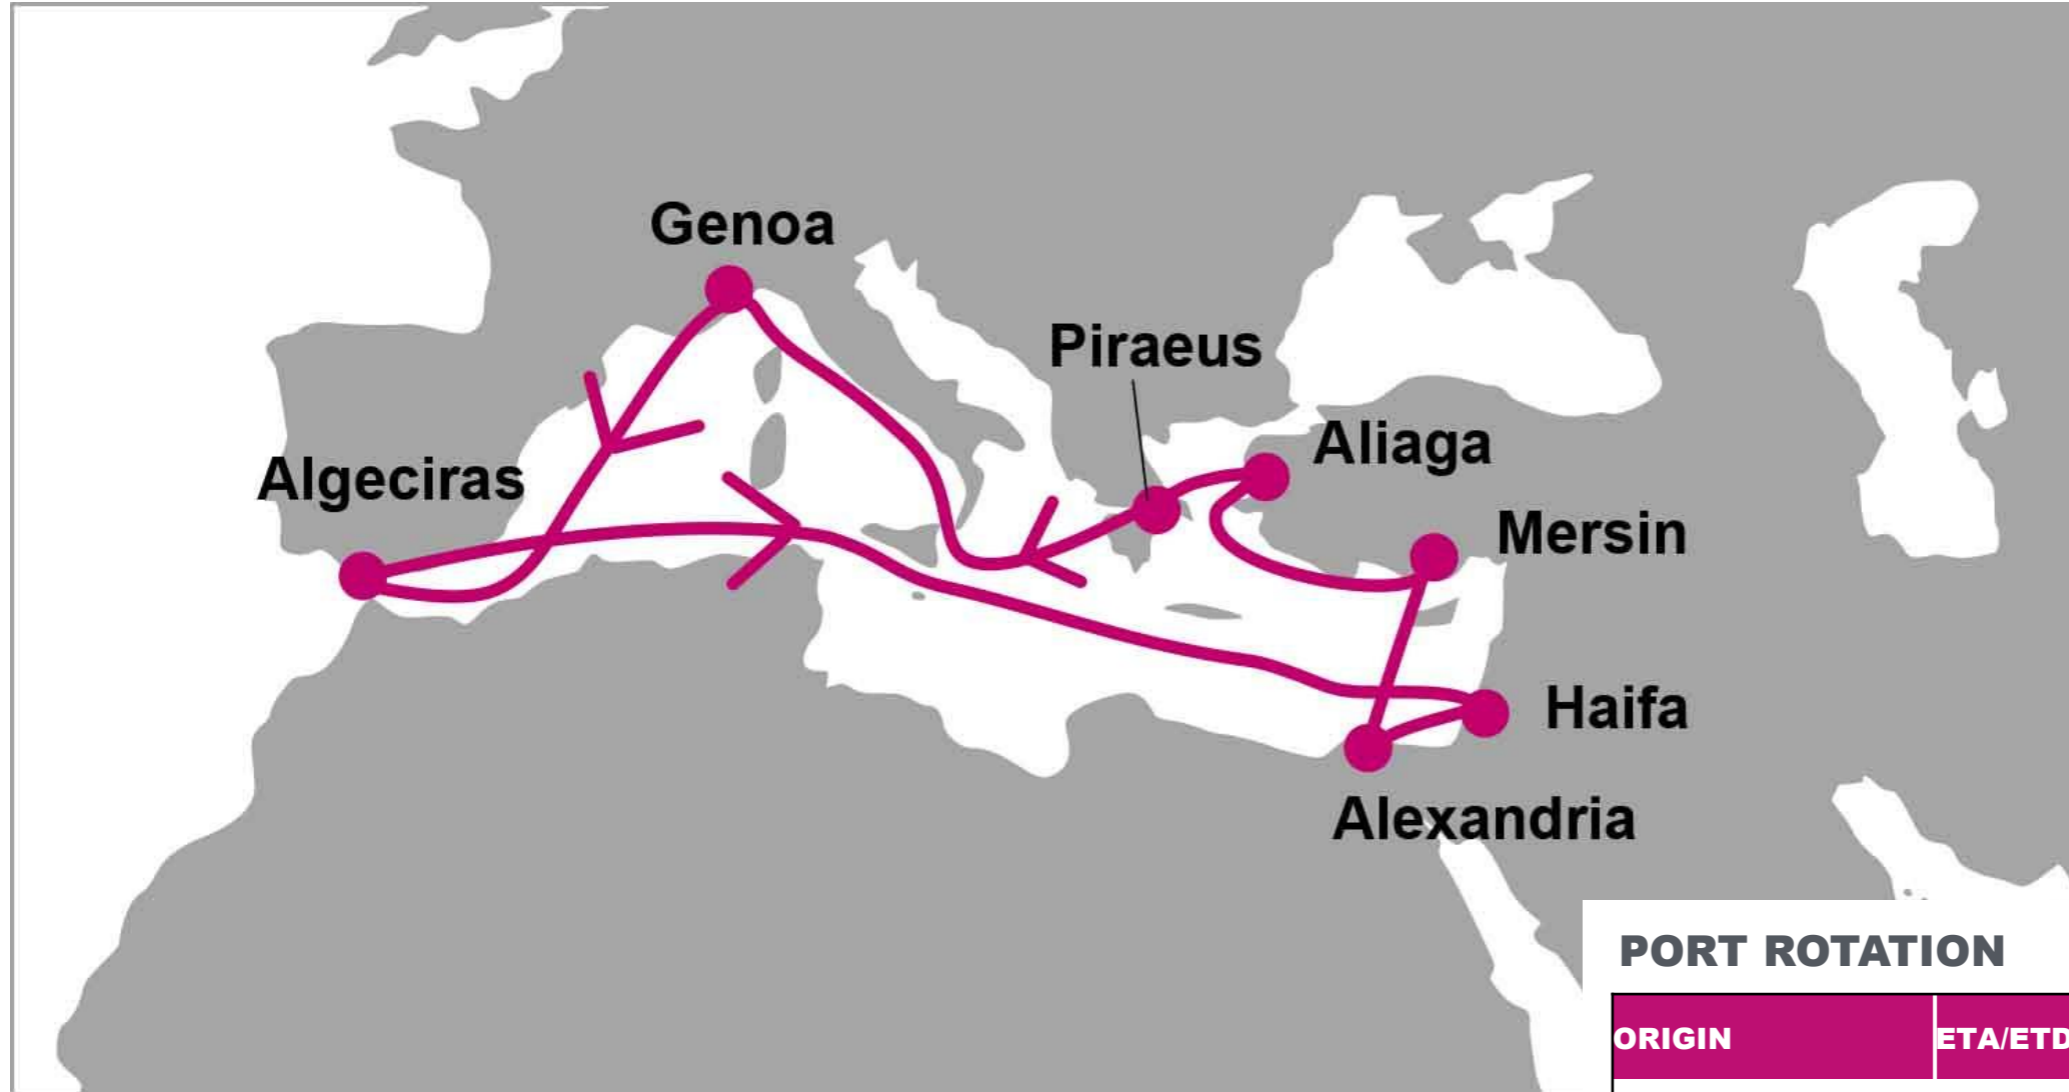

For more information, please click [here](#)

PORT ROTATION

(Terminals are subject to change)

ORIGIN	ETA/ETD	TERMINAL
Haifa	SAT/SUN	Haifa Port
Alexandria	MON/MON	Alexandria International Container Terminals (AICT)
Mersin	TUE/TUE	Mersin International Port (MIP)
Aliaga	THU/FRI	Nemport
Piraeus	FRI/SAT	Piraeus Container Terminal (PCT)
Genoa	MON/TUE	PSA Genova (former VTE)
Algeciras	THU/FRI	Total Terminal International (TTI)

FM/TO	HFA	ALY	MER	ALI	PIR	GOA	FM/TO	ALG
ALG	7	9	10	12	13	16	HFA	12
							ALY	11
							MER	10
							ALI	7
							PIR	6
							GOA	3

KEY TRANSIT TABLE - UNLOCODE PORT NAME & COUNTRY NAME

HFA: Haifa, Israel | ALY: Alexandria, Egypt | MER: Mersin, Turkey | ALI: Aliaga, Turkey | PIR: Piraeus, Greece | GOA: Genoa, Italy | ALG: Algeciras, Spain |

NOTE: Transit times and port rotation are as of now and subject to change