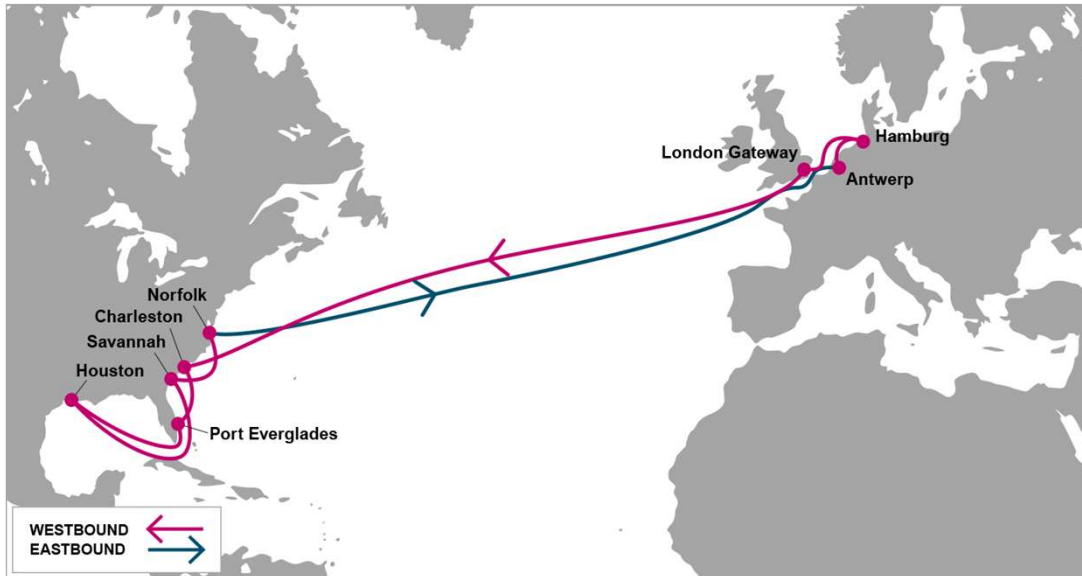

AL3: Atlantic 3

KEY TRANSIT TABLE

W/B	CHS	PEF	HOU	SAV	ORF	E/B	ANR	HAM	LGP
ANR	14	17	21	29	31	CHS	26	28	31
HAM	12	15	19	27	29	PEF	24	26	29
LGP	10	13	17	25	27	HOU	18	20	23
						SAV	11	13	16
						ORF	9	11	14

KEY TRANSIT TABLE - UNLOCODE PORT NAME & COUNTRY NAME

ANR: Antwerp, Belgium | HAM: Hamburg, Germany | LGP: London Gateway, UK | CHS: Charleston, USA | PEF: Port Everglades, USA | HOU: Houston, USA | SAV: Savannah, USA | ORF: Norfolk, USA

PORT ROTATION

(Terminals are subject to change)

ORIGIN	ETA/ETD	TERMINAL
Antwerp	THU/FRI	PSA Antwerp
Hamburg	SAT/SUN	HHLA Container Terminal Altenwerder (CTA)
London Gateway	TUE/TUE	London Gateway Terminal (LGW)
Charleston	FRI/SAT	North Charleston Terminal
Port Everglades	MON/MON	Florida International Terminals (FIT)
Houston	FRI/SUN	Port Of Houston Authority (BBC)
Savannah	SAT/SUN	Garden City Terminal
Norfolk	MON/TUE	Norfolk International Terminal (NIT)
Antwerp	THU/FRI	PSA Antwerp
Turnaround days:		42