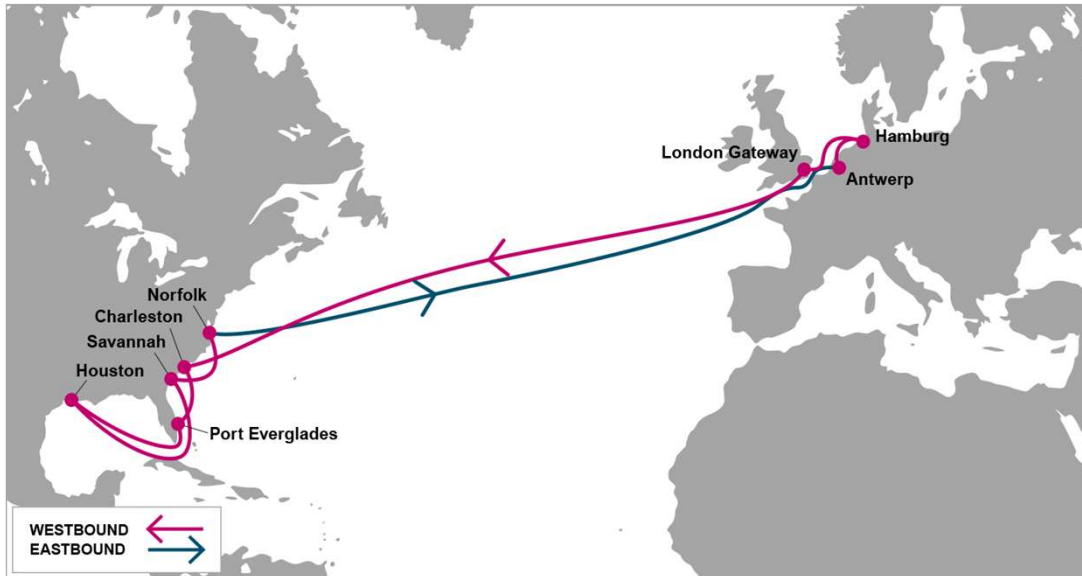

AL3: Atlantic 3

KEY TRANSIT TABLE

W/B	CHS	PEF	HOU	SAV	ORF	E/B	ANR	HAM	LGP
ANR	13	15	18	22	24	CHS	21	23	26
HAM	11	13	16	20	22	PEF	19	21	24
LGP	9	11	14	18	20	HOU	15	17	20
						SAV	11	13	16
						ORF	9	11	14

KEY TRANSIT TABLE - UNLOCODE PORT NAME & COUNTRY NAME

ANR: Antwerp, Belgium | HAM: Hamburg, Germany | LGP: London Gateway, UK | CHS: Charleston, USA | PEF: Port Everglades, USA | HOU: Houston, USA | SAV: Savannah, USA | ORF: Norfolk, USA

PORT ROTATION

(Terminals are subject to change)

ORIGIN	ETA/ETD	TERMINAL
Antwerp	THU/FRI	PSA Antwerp
Hamburg	SAT/SUN	HHLA Container Terminal Altenwerder (CTA)
London Gateway	TUE/TUE	London Gateway Terminal (LGP)
Charleston	THU/THU	North Charleston Terminal
Port Everglades	SAT/SAT	Florida International Terminals (FIT)
Houston	TUE/WED	Port Of Houston Authority (BBC)
Savannah	SAT/SUN	Garden City Terminal
Norfolk	MON/TUE	Norfolk International Terminal (NIT)
Antwerp	THU/FRI	PSA Antwerp