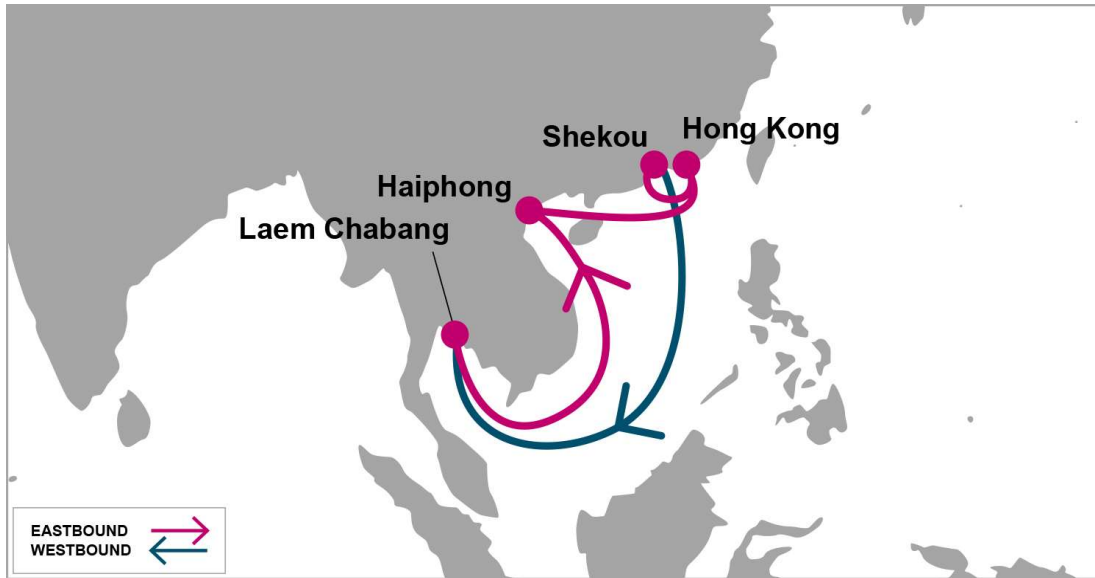

TVH: Thailand Vietnam Haiphong

KEY TRANSIT TABLE

E/B	HPH	HKG	SHK	W/B	SHK	LCH
LCH	4	7	8	HPH	3	9
				HKG	1	7
				SHK		6

KEY TRANSIT TABLE - UNLOCODE PORT NAME & COUNTRY NAME

LCH: Laem Chabang, Thailand | HPH: Haiphong, Vietnam | HKG: Hong Kong, China | SHK: Shekou, China

PORT ROTATION

(Terminals are subject to change)

ORIGIN	ETA/ETD	TERMINAL
Laem Chabang	WED/WED	Eastern Sea Laem Chabang Terminal
Haiphong	SUN/MON	*Nam Hai Dinh Vu
Hong Kong	WED/WED	Hong Kong International Terminals
Shekou	THU/THU	Shekou Container Terminal
Laem Chabang	WED/WED	Eastern Sea Laem Chabang Terminal

Turnaround days: 14

Weekly/Fixed Day Service

*Partner's vessel may call different terminals.

Last update : 25-Mar-2019