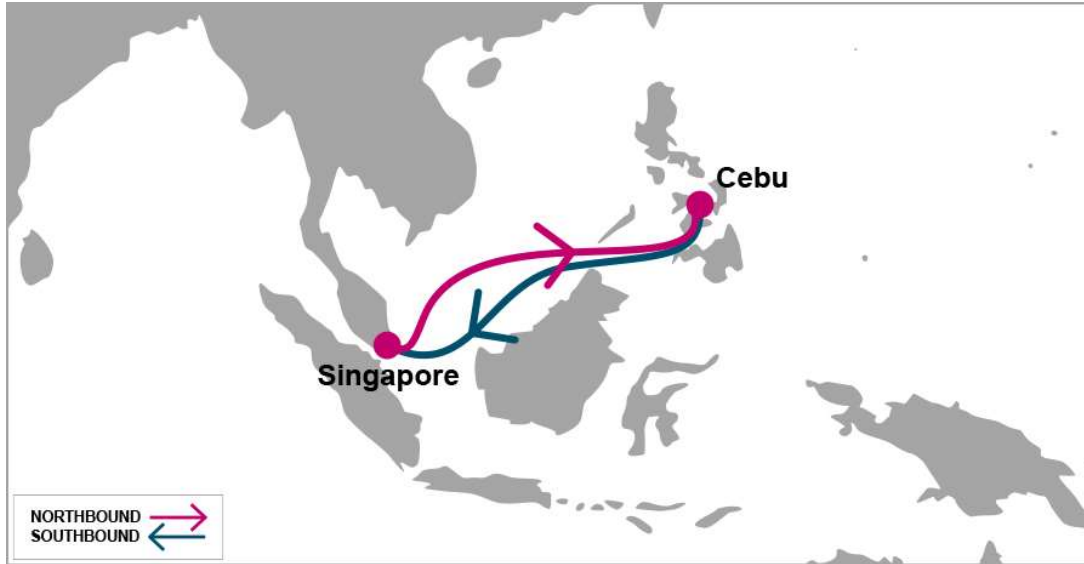

NPE: North Philippines Service

KEY TRANSIT TABLE

N/B	CEB	S/B	SIN
SIN	8	CEB	4

KEY TRANSIT TABLE - UNLOCODE PORT NAME & COUNTRY NAME

PORT ROTATION

(Terminals are subject to change)

ORIGIN	ETA/ETD	TERMINAL
Singapore	MON/TUE	PSA Singapore
Cebu	WED/THU	Cebu International Port
Singapore	MON/TUE	PSA Singapore
Turnaround days:		7

Weekly/Fixed Day Service

Last update : 25-Mar-2019