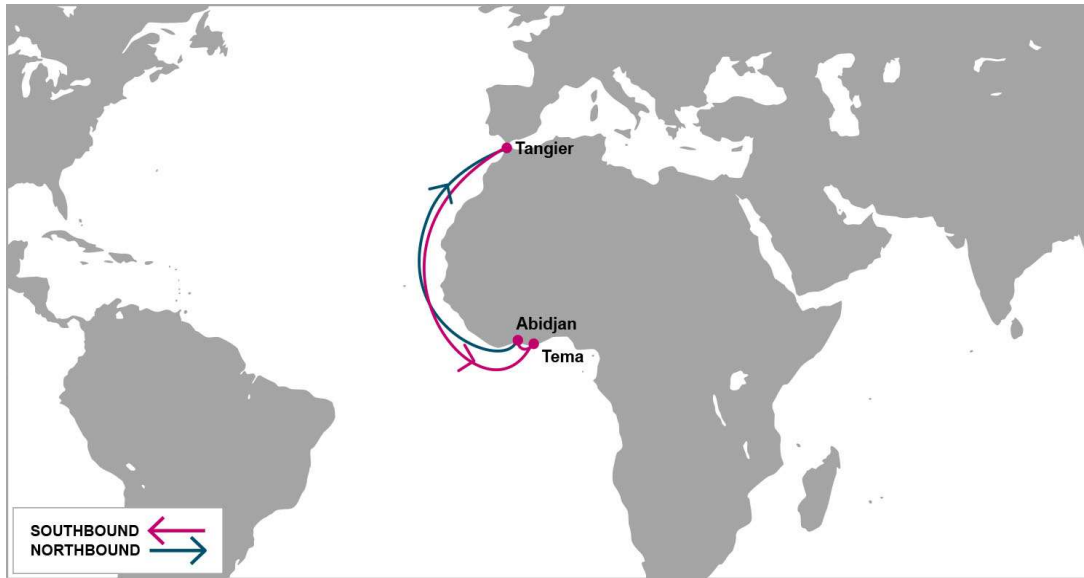

## ARS: Africa Rainbow Shuttle

### KEY TRANSIT TABLE

S/B	TEM	ABJ	N/B	TEM	ABJ	TNG
TNG	9	13	TEM	3	11	
			ABJ		7	

### KEY TRANSIT TABLE - UNLOCODE PORT NAME & COUNTRY NAME

TNG: Tangier, Morocco | TEM: Tema, Ghana | ABJ: Abidjan, Côte d'Ivoire

## PORT ROTATION

(Terminals are subject to change)

ORIGIN	ETA/ETD	TERMINAL
Tangier	WED/THU	Eurogate
Tema	SAT/SUN	Meridian Port Services Ltd (MPS)
Abidjan	WED/THU	Abidjan Container Terminal
Tangier	THU/THU	Eurogate
<b>Turnaround days:</b>	<b>35</b>	