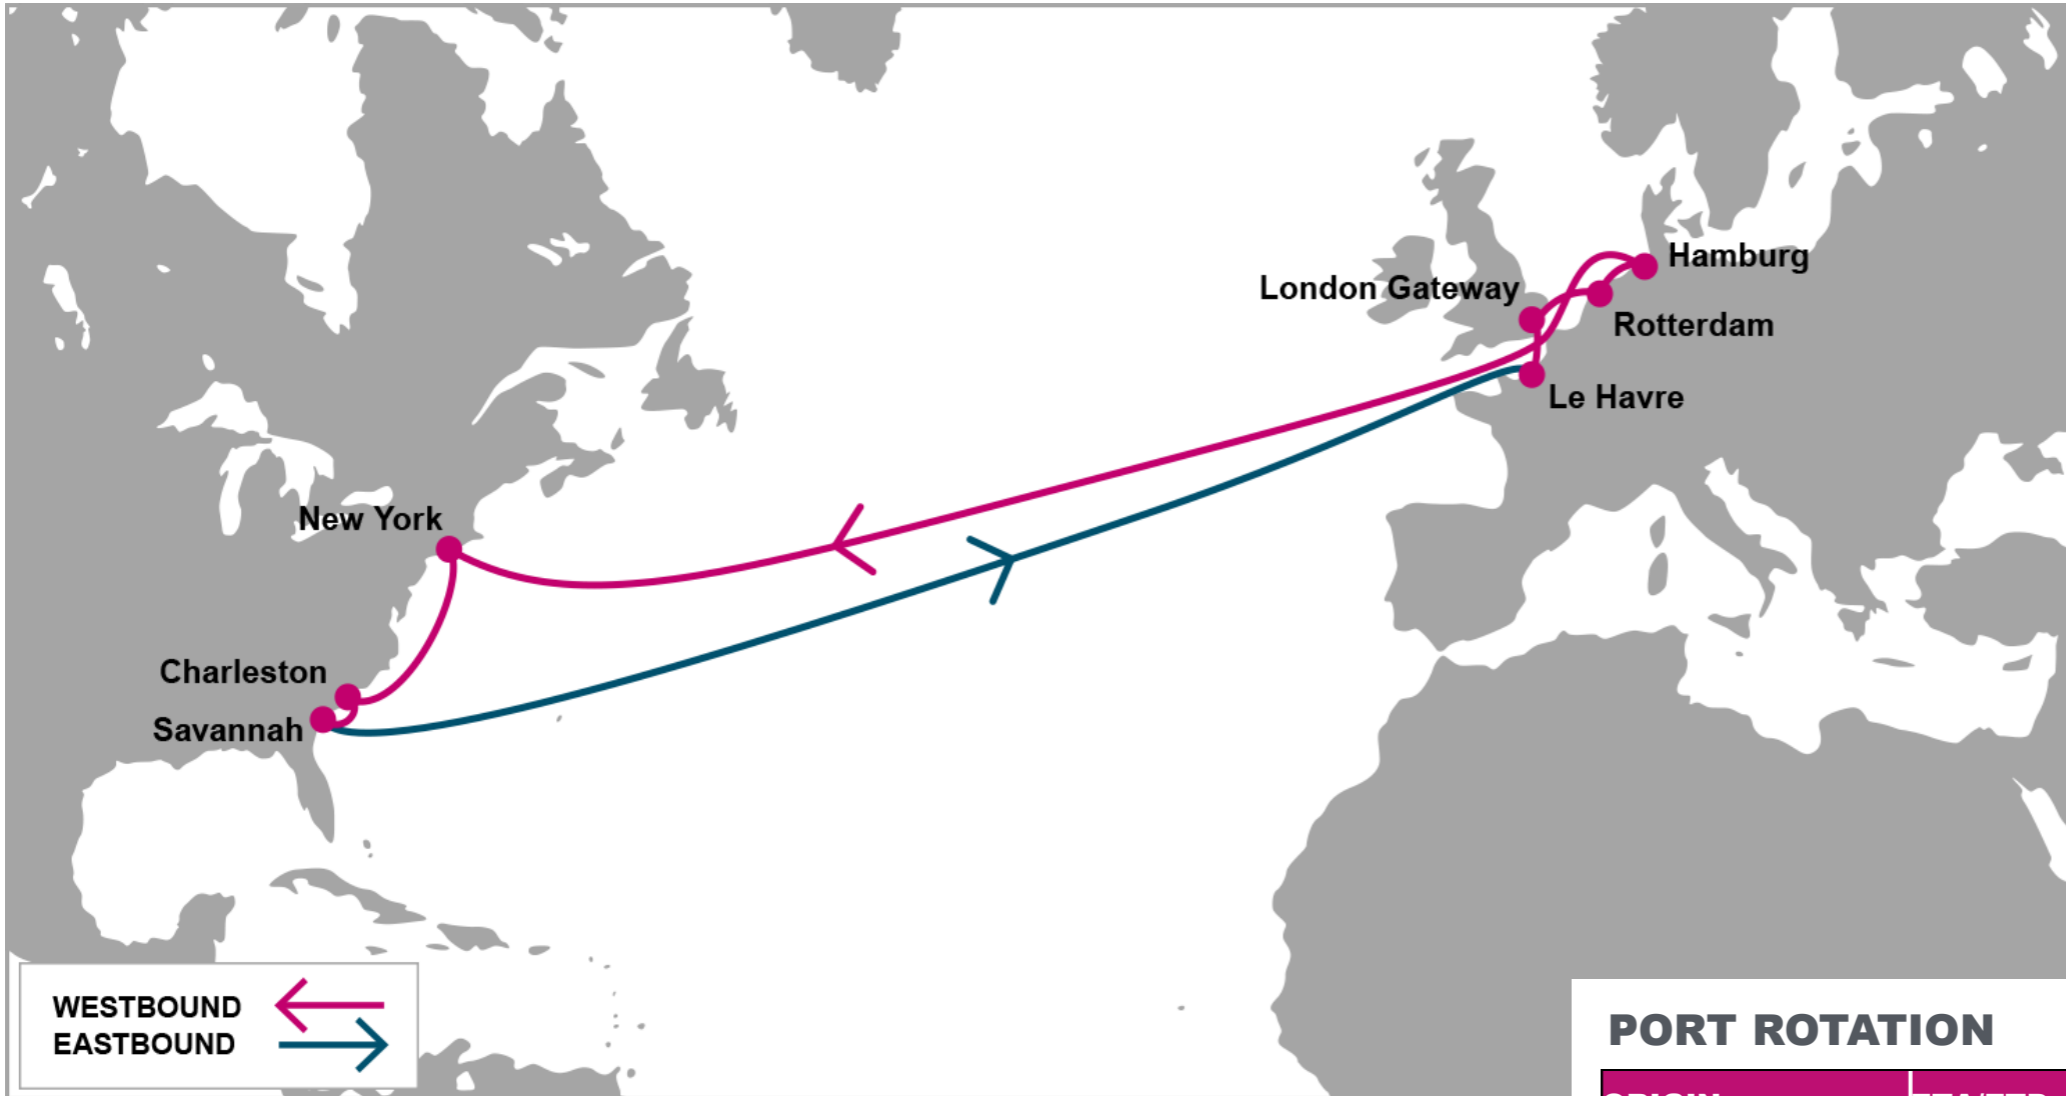

For more information, please click [here](#)

W/B	NYC	CHS	SAV	E/B	LEH	LGP	RTM	HAM
LEH	16	20	23	NYC	17	19	20	22
LGP	15	19	22	CHS	13	15	16	18
RTM	13	17	20	SAV	10	12	13	15
HAM	11	15	18					

PORT ROTATION

(Terminals are subject to change)

ORIGIN	ETA/ETD	TERMINAL
Le Havre	SAT/SUN	North Terminals - Quais de Amerique (CNMP)
London Gateway	MON/MON	DP World London Gateway Port
Rotterdam	TUE/WED	Rotterdam World Gateway (RWG)
Hamburg	THU/FRI	Container Terminal Altenwerder (CTA)
New York	TUE/WED	Maher Terminals
Charleston	SAT/SUN	Wando Welch Terminal (WWT)
Savannah	TUE/WED	Garden City Terminal
Le Havre	SAT/SUN	North Terminals - Quais de Amerique (CNMP)
Turnaround days: 35		

KEY TRANSIT TABLE - UNLOCODE PORT NAME & COUNTRY NAME

LGP: London Gateway, UK | **LEH:** Le Havre, France | **RTM:** Rotterdam, Netherland | **HAM:** Hamburg, Germany | **NYC:** New York, USA | **CHS:** Charleston, USA | **SAV:** Savannah, USA

NOTE: Transit times and port rotation are as of now and subject to change