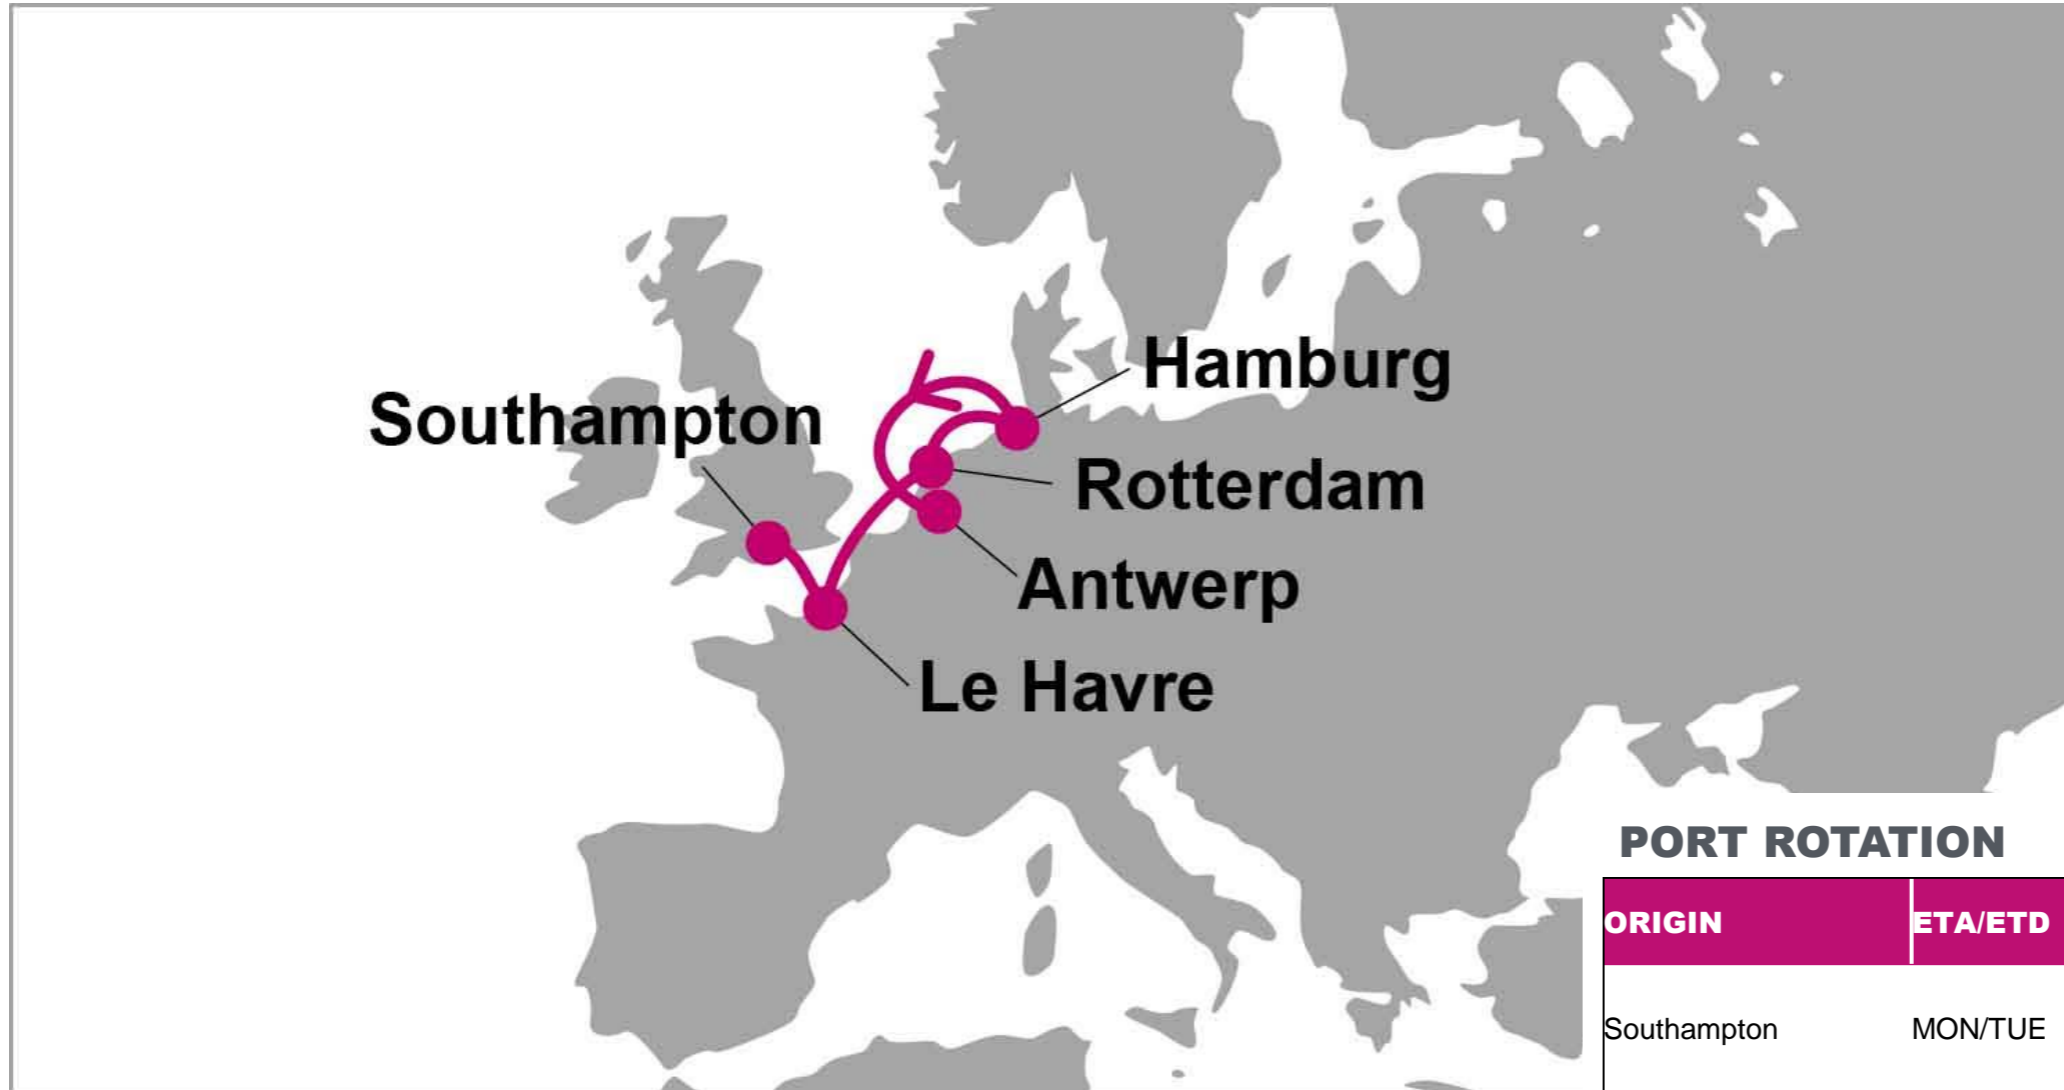

For more information, please click [here](#)

PORT ROTATION

(Terminals are subject to change)

ORIGIN	ETA/ETD	TERMINAL
Southampton	MON/TUE	DP World Southampton Container Terminal (SCT)
Le Havre	WED/WED	North Terminals - Quais de l'Atlantique (CNMP)
Rotterdam	THU/FRI	ECT Delta Terminal
Hamburg	SAT/SUN	Container Terminal Altenwerder (CTA)
Antwerp	TUE/TUE	PSA Europe Terminal

FM/TO	LEH	RTM	HAM	ANR
SOU	2	3	5	8

KEY TRANSIT TABLE - UNLOCODE PORT NAME & COUNTRY NAME

SOU: Southampton, UK | **RTM**: Rotterdam, Netherland | **HAM**: Hamburg, Germany | **ANR**: Antwerp, Belgium | **LEH**: Le Havre, France

NOTE: Transit times and port rotation are as of now and subject to change