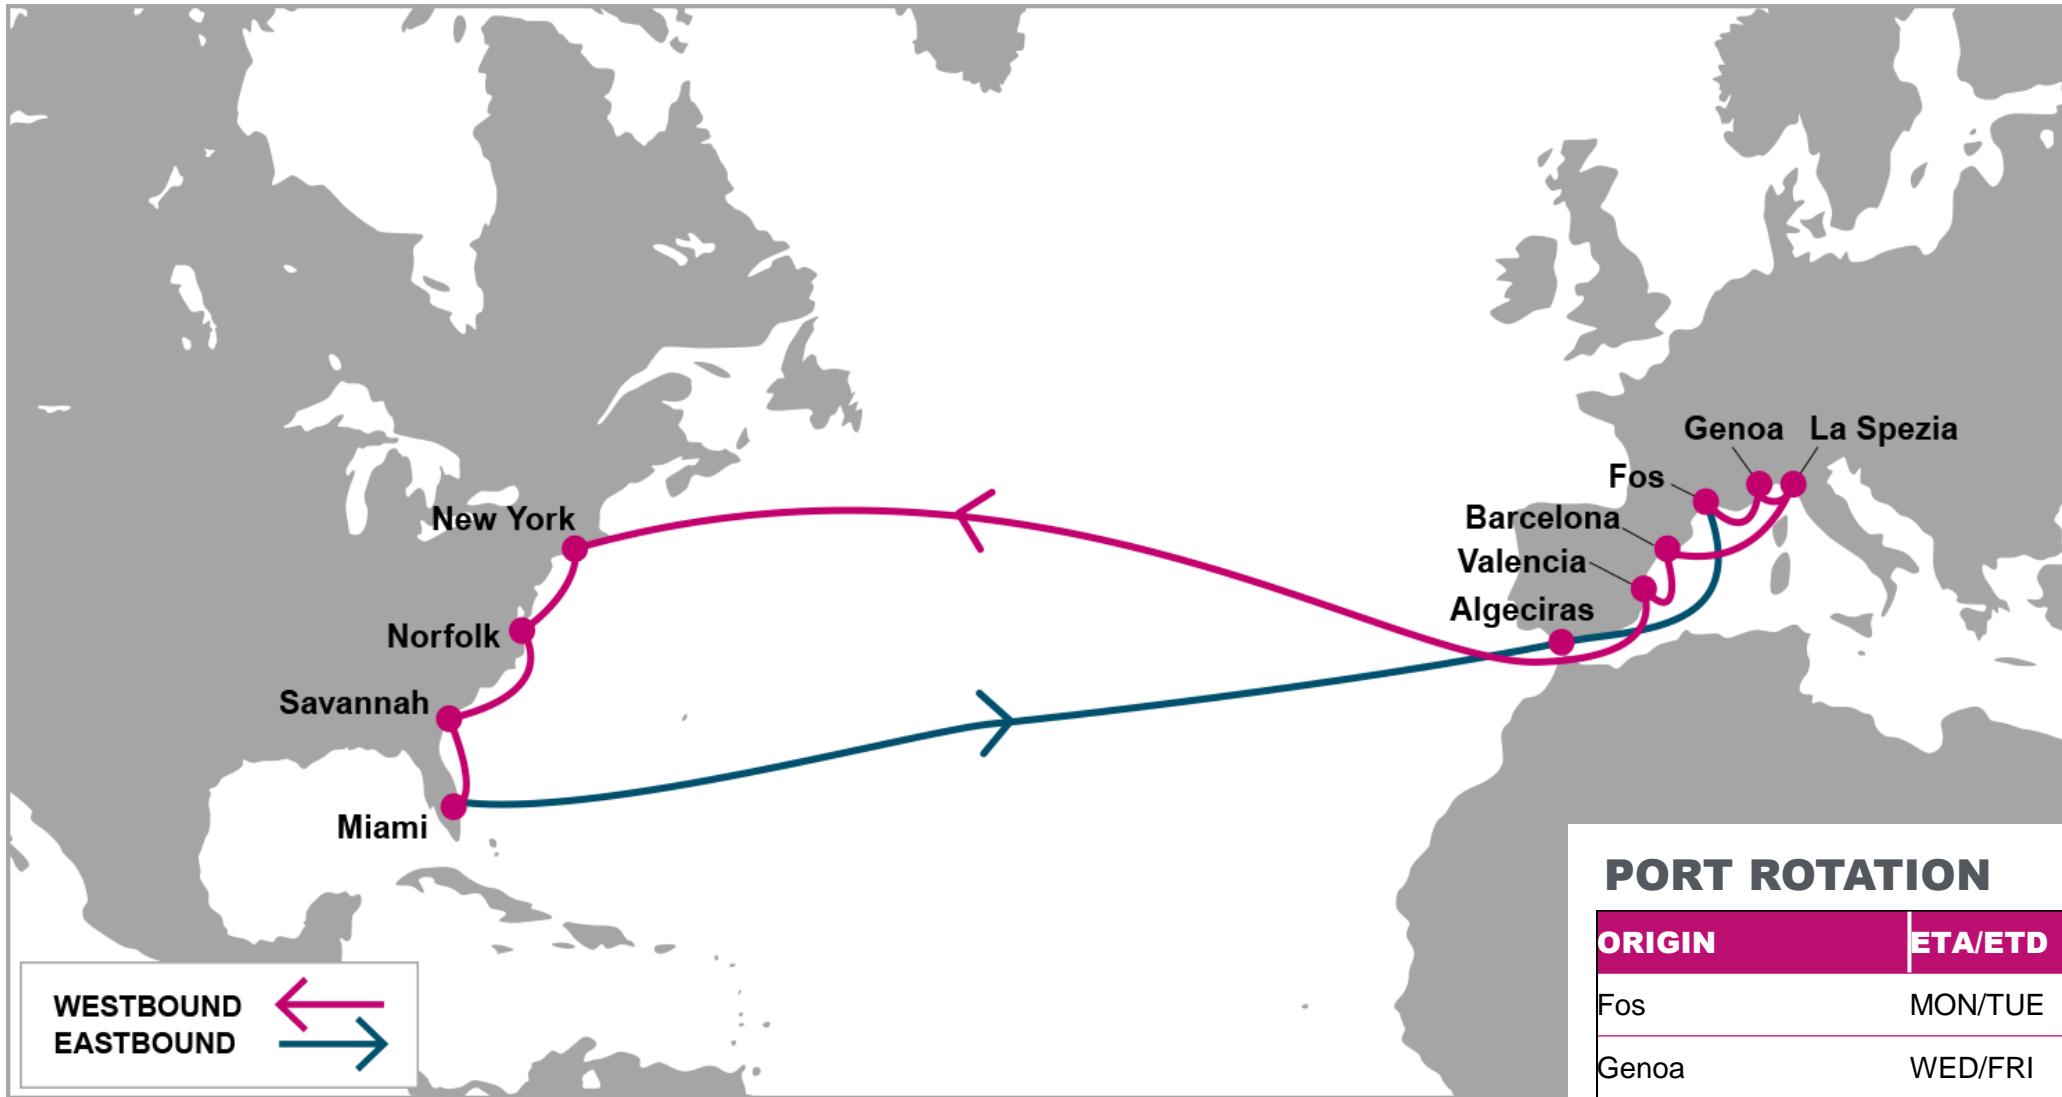

For more information, please click [here](#)

**PORT ROTATION**

(Terminals are subject to change)

ORIGIN	ETA/ETD	TERMINAL
Fos	MON/TUE	Eurofos
Genoa	WED/FRI	Voltri Terminal Europe
La Spezia	SAT/SUN	La Spezia Container Terminal
Barcelona	TUE/WED	APM Terminals Barcelona
Valencia	WED/THU	Noatum Container Terminal Valencia
New York	SUN/TUE	Maher Terminals
Norfolk	WED/THU	Norfolk International Terminal (NIT)
Savannah	SAT/SUN	Garden City Terminal
Miami	MON/TUE	Port of Miami
Algeciras	FRI/SAT	Total Terminal International Algeciras
Fos	MON/TUE	Eurofos
<b>Turnaround days: 42</b>		

W/B	NYC	ORF	SAV	MIA	E/B	ALG	FOS	GOA	SPE	BCN	VLC
FOS	19	22	25	27	NYC	18	21	22	25	28	29
GOA	16	19	22	24	ORF	16	19	20	23	26	27
SPE	14	17	20	22	SAV	13	16	17	20	23	24
BCN	11	14	17	19	MIA	11	14	15	18	21	22
VLC	10	13	16	18							

**KEY TRANSIT TABLE - UNLOCODE PORT NAME & COUNTRY NAME**

FOS: Fos, France | GOA: Genoa, Italy | SPE: La Spezia, Italy | BCN: Barcelona, Spain | VLC: Valencia, Spain | NYC: New York, USA | ORF: Norfolk, USA | SAV: Savannah, USA | MIA: Miami, USA | ALG: Algeciras, Spain

NOTE: Transit times and port rotation are as of now and subject to change