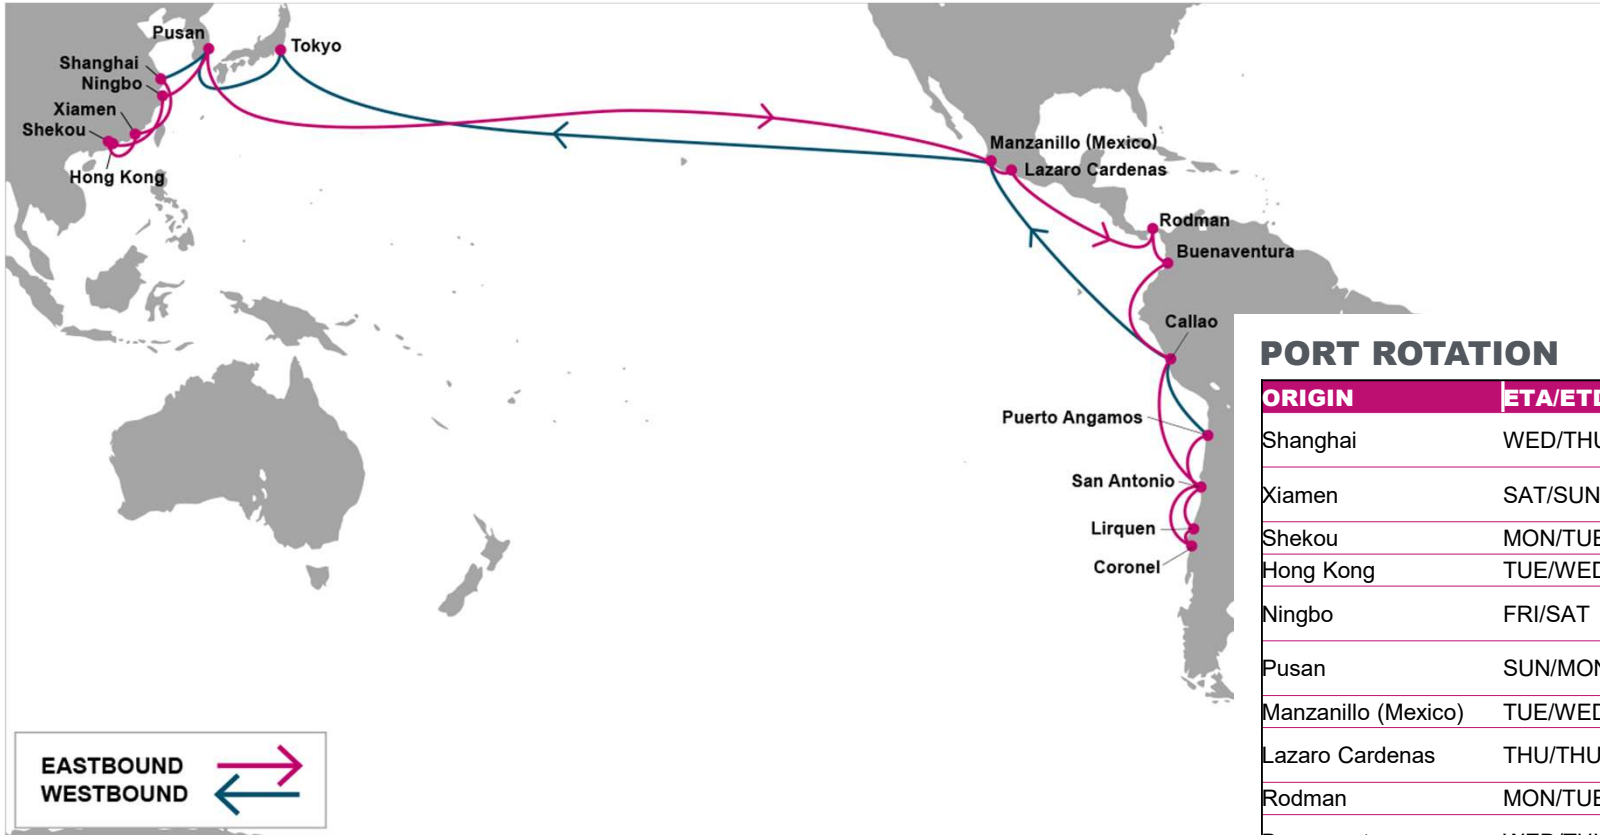

For more information, please click [here](#)

PORT ROTATION

(Terminals are subject to change)

ORIGIN	ETA/ETD	TERMINAL
Shanghai	WED/THU	Shanghai Shendong International Con (Dxys)
Xiamen	SAT/SUN	Xiamen International Container Terminal (XICT)
Shekou	MON/TUE	Chiwan Container Terminal (CCT)
Hong Kong	TUE/WED	Hongkong International Terminals Ltd.
Ningbo	FRI/SAT	Ningbo Mei Shan International Container Terminals Ltd. Co. (MSICT)
Pusan	SUN/MON	Pusan Newport International Terminal (PNIT)
Manzanillo (Mexico)	TUE/WED	Contecon Manzanillo, S.A. De C.V.
Lazaro Cardenas	THU/THU	APM Terminals Lazaro Cardenas TEC II (APMT)
Rodman	MON/TUE	PSA Panama International Terminal
Buenaventura	WED/THU	Sociedad Puerto Industrial Aguadulce S.A.(SPIA)
Callao	SAT/SUN	APM Terminals Callao S.A. (APMT)
San Antonio	THU/FRI	San Antonio Terminal Internacional (STI)
Coronel	SAT/SUN	Puerto De Coronel S.A (CPC)
Lirquen	MON/TUE	Puerto Lirquen (PLQ)
San Antonio	WED/THU	San Antonio Terminal Internacional (STI)
Puerto Angamos	SAT/SUN	Puerto Angamos
Callao	WED/THU	APM Terminals Callao S.A. (APMT)
Manzanillo (Mexico)	WED/THU	SSA Mexico S.A/ Contecon Manzanillo, S.A. De C.V.
Tokyo	SAT/SAT	Ohi No.3-4 Terminal
Pusan	MON/TUE	Pusan Newport International Terminal (PNIT)
Shanghai	WED/THU	Shanghai Shendong International Con (Dxys)

KEY TRANSIT TABLE - UNLOCODE PORT NAME & COUNTRY NAME

SHA: Shanghai, China | XMN: Xiamen, China | SHK: Shekou, China | HKG: Hong Kong, China | NGB: Ningbo, China | PUS: Pusan, South Korea | ZLO: Manzanillo, Mexico | LZC: Lazaro Cardenas, Mexico | ROD: Rodman, Panama | BUN: Buenaventura, Colombia | CLL: Callao, Peru | SAI: San Antonio, Chile | CNL: Coronel, Chile | LQN: Lirquen, Chile | PAG: Puerto Angamos, Chile | TYO: Tokyo, Japan | YOK: Yokohama, Japan

NOTE: Transit times and port rotation are as of now and subject to change