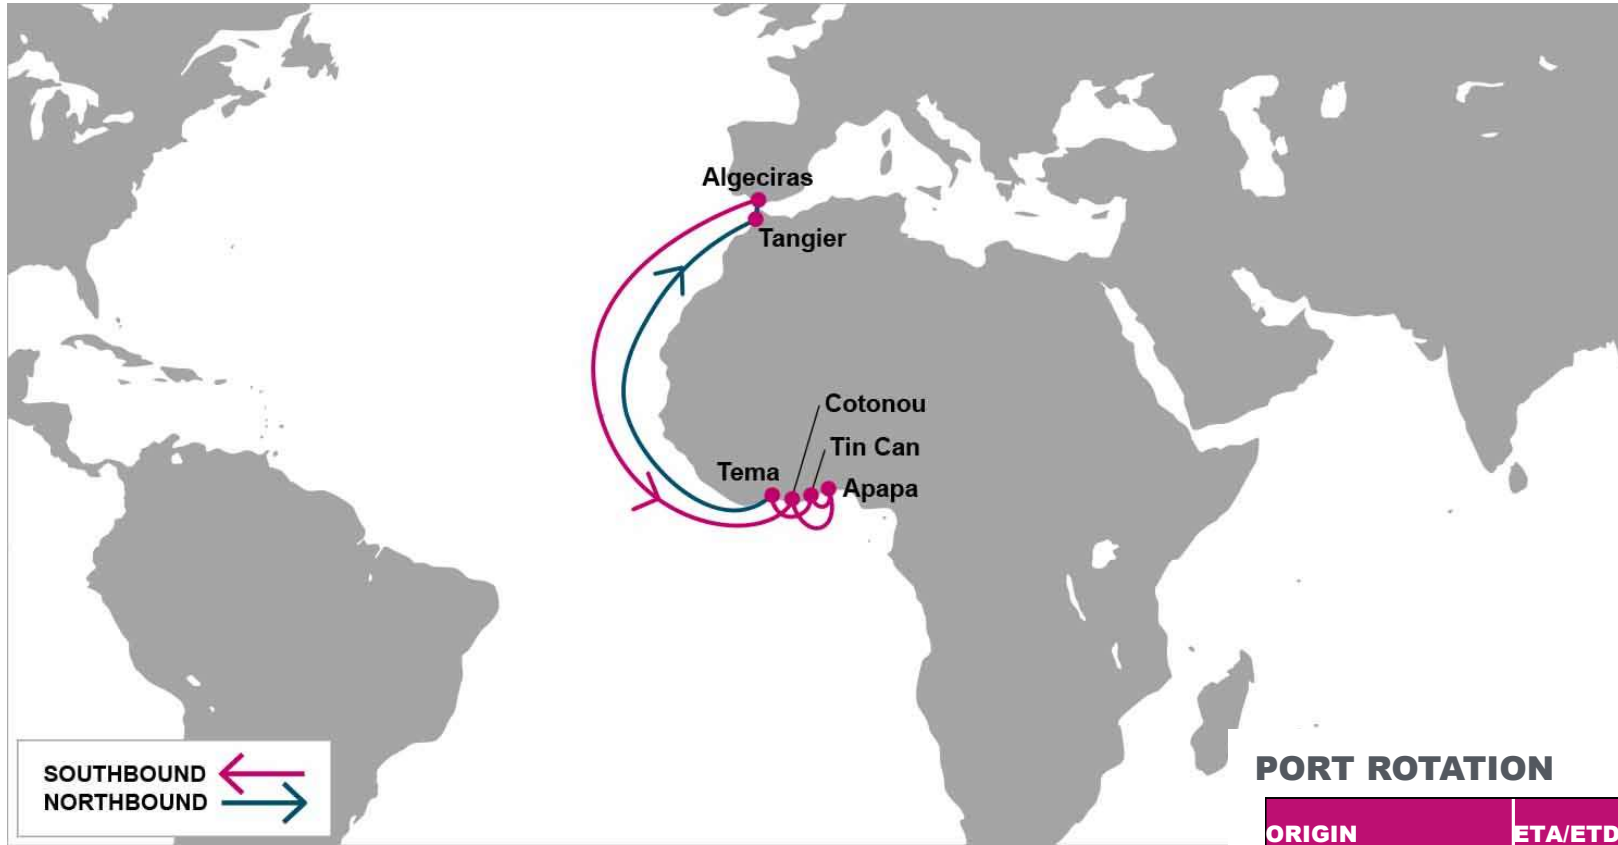

For more information, please click [here](#)

PORT ROTATION

(Terminals are subject to change)

S/B	COO	APP	TIP	TEM	N/B	APP	TIP	TEM	TNG	ALG
TNG	9	11	13	16	COO	1	3	6	16	17
ALG	8	10	12	15	APP			3	13	14
					TIP			1	11	12
					TEM				9	10

ORIGIN	ETA/ETD	TERMINAL
Tangier	THU/SAT	Eurogate Terminal Tangier
Algeciras	SAT/SUN	Total Terminal International Algeciras SA
Cotonou	MON/TUE	Benin Terminal Cotonou
Apapa	WED/FRI	Apm Terminals, Apapa
Tin Can	FRI/SUN	Tincan Island Container Terminal Ltd.
Tema	MON/TUE	Meridian Port Services Ltd (MPS)
Tangier	THU/SAT	Eurogate Terminal Tangier
Turnaround days:		28

KEY TRANSIT TABLE - UNLOCODE PORT NAME & COUNTRY NAME

ALG: Algeciras, Spain | **TNG:** Tangier, Morocco | **COO:** Cotonou, Benin | **APP:** Apapa, Nigeria | **TIP:** Tin Can, Nigeria | **TEM:** Tema, Ghana