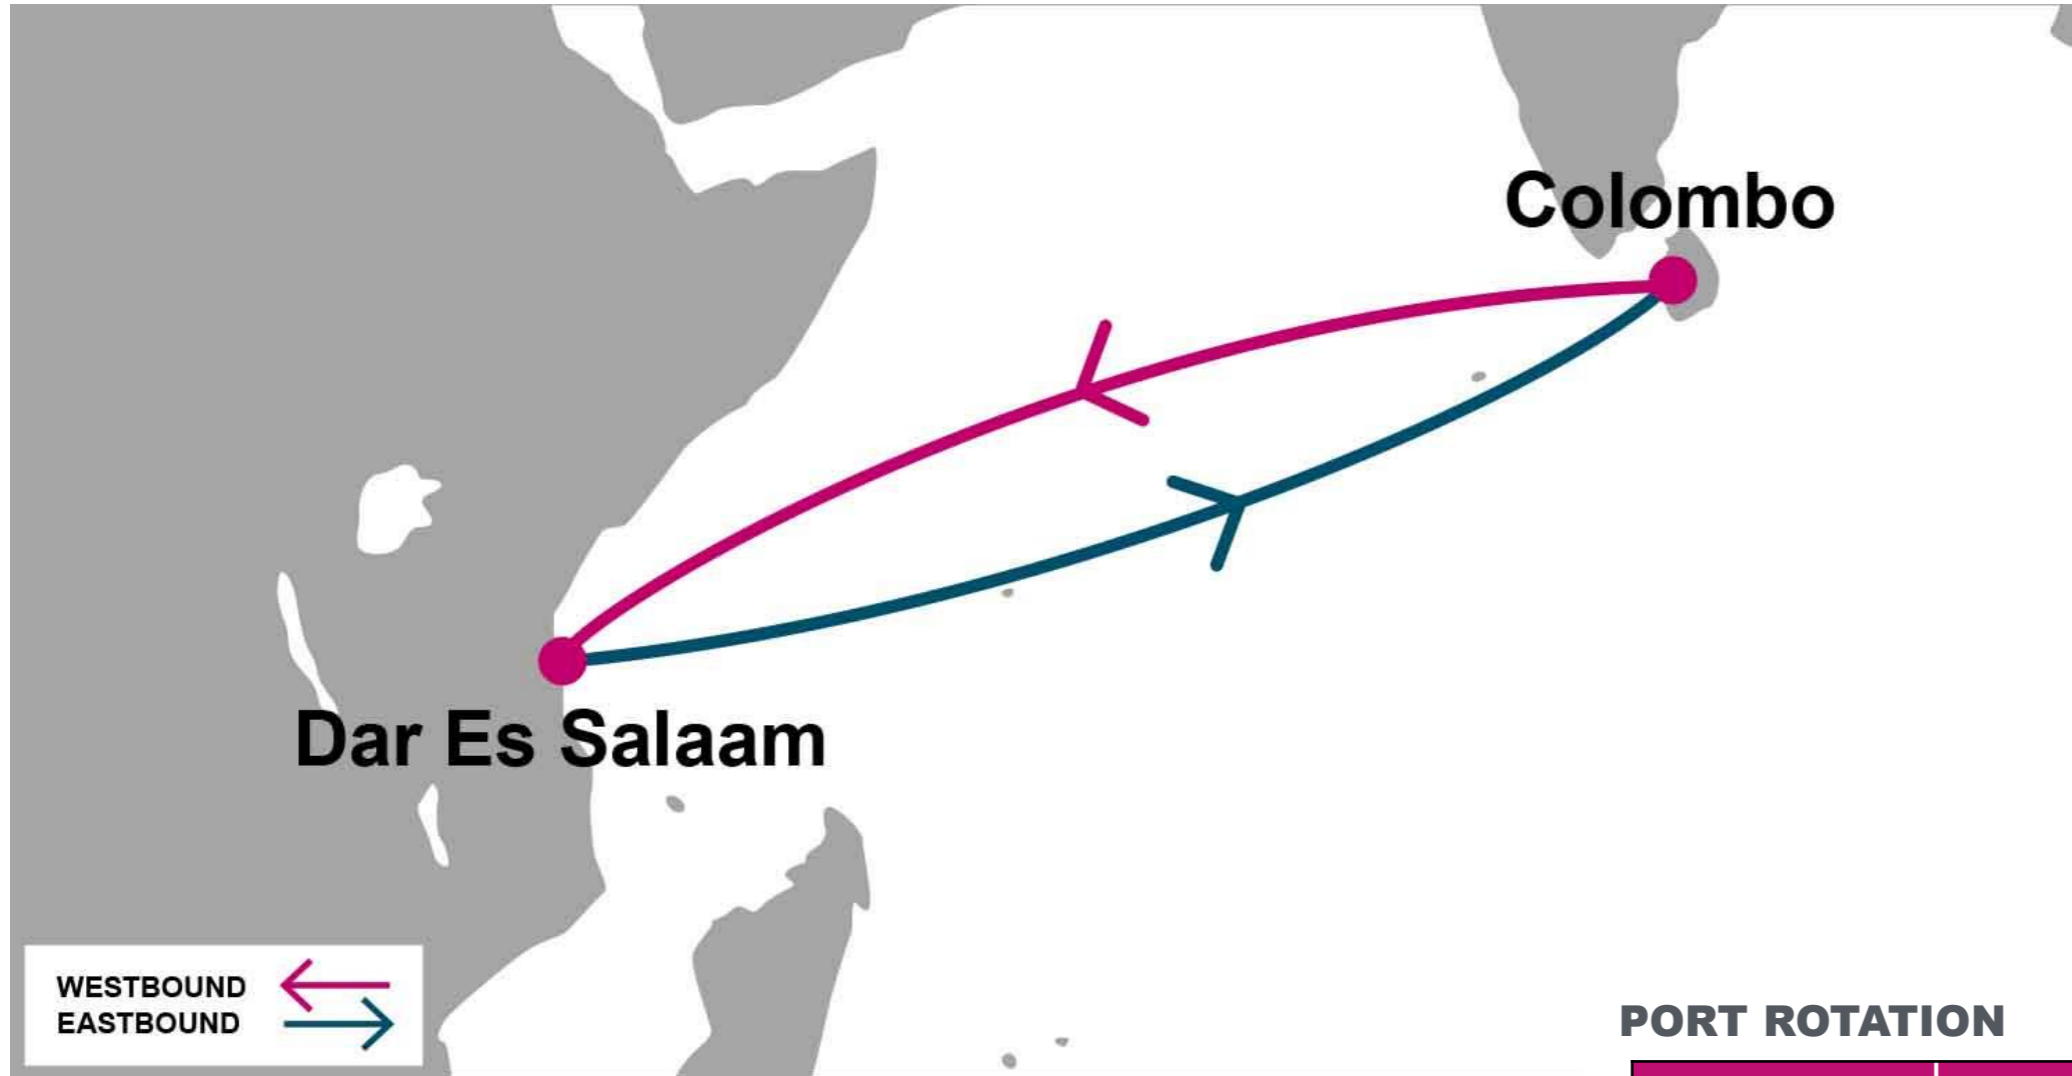

For more information, please click [here](#)

	<b>CMB</b>
<b>DAR</b>	15

**PORT ROTATION**

(Terminals are subject to change)

ORIGIN	ETA/ETD	TERMINAL
Colombo	MON/MON	Jaya Container Terminal (JCT)
Dar Es Salaam	THU/SAT	HPH Dar Es Salaam
Colombo	SUN/SUN	Jaya Container Terminal (JCT)

**KEY TRANSIT TABLE** - UNLOCODE PORT NAME & COUNTRY NAME

**CMB:** Colombo, Sri Lanka | **DAR:** Dar Es Salaam, Tanzania

NOTE: Transit times and port rotation are as of now and subject to change