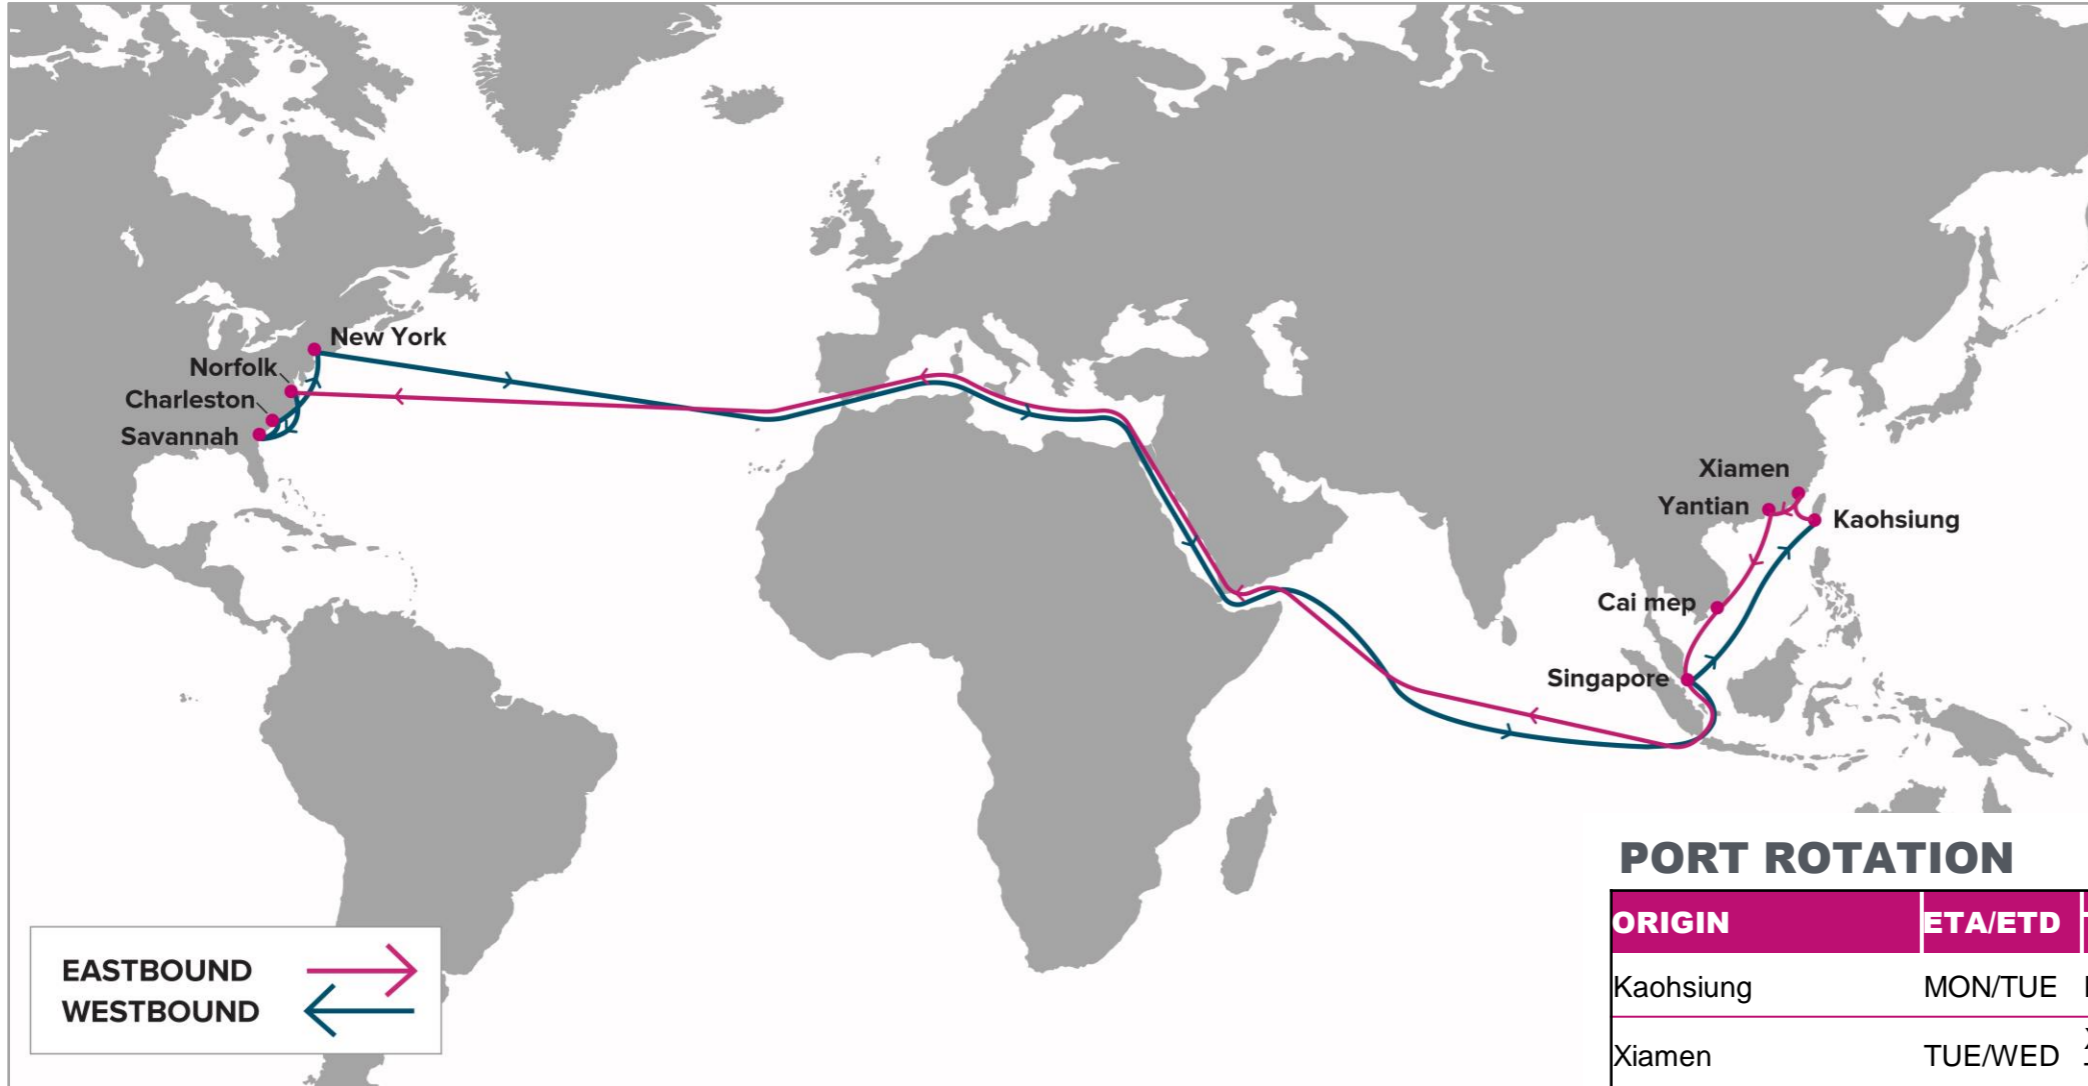

For more information, please click [here](#)

EASTBOUND   
WESTBOUND 

TPEB	ORF	SAV	CHS	NYC	TPWB	SIN	KHH	XMN	YTN	CMP
KHH	39	42	45	48	ORF	42	50	51	53	57
XMN	38	41	44	47	SAV	38	46	47	49	53
YTN	36	39	42	45	CHS	36	44	45	47	51
CMP	32	35	38	41	NYC	32	40	41	43	47
SIN	29	32	35	38						

**PORT ROTATION**

(Terminals are subject to change)

ORIGIN	ETA/ETD	TERMINAL
Kaohsiung	MON/TUE	Kao Ming Container Terminal
Xiamen	TUE/WED	Xiamen International Container Terminal (XICT)
Yantian	THU/FRI	Yantian International Container Terminal (YICT)
Cai Mep	MON/TUE	Tan Cang Cai Mep International Terminal (TCIT)
Singapore	THUFRI	PSA Singapore
Norfolk	SAT/SUN	Norfolk International Terminal (NIT)
Savannah	TUE/THU	Garden City Terminal
Charleston	FRI/SAT	Wando Welch Terminal (WWT)
New York	MON/TUE	Port Liberty Bayonne
Singapore	SUN/MON	PSA Singapore
Kaohsiung	MON/TUE	Kao Ming Container Terminal
<b>Turnaround days:</b>		<b>91</b>

**Note: EC4 service will be suspended temporarily until further notice.**

KEY TRANSIT TABLE - UNLOCODE PORT NAME & COUNTRY NAME

KHH: Kaohsiung, Taiwan | XMN: Xiamen, China | YTN: Yantian, China | CMP: Cai Mep, Vietnam | SIN: Singapore, Singapore | ORF: Norfolk, USA | SAV: Savannah, USA | CHS: Charleston, USA | NYC: New York, USA

NOTE: Transit times and port rotation are as of now and subject to change