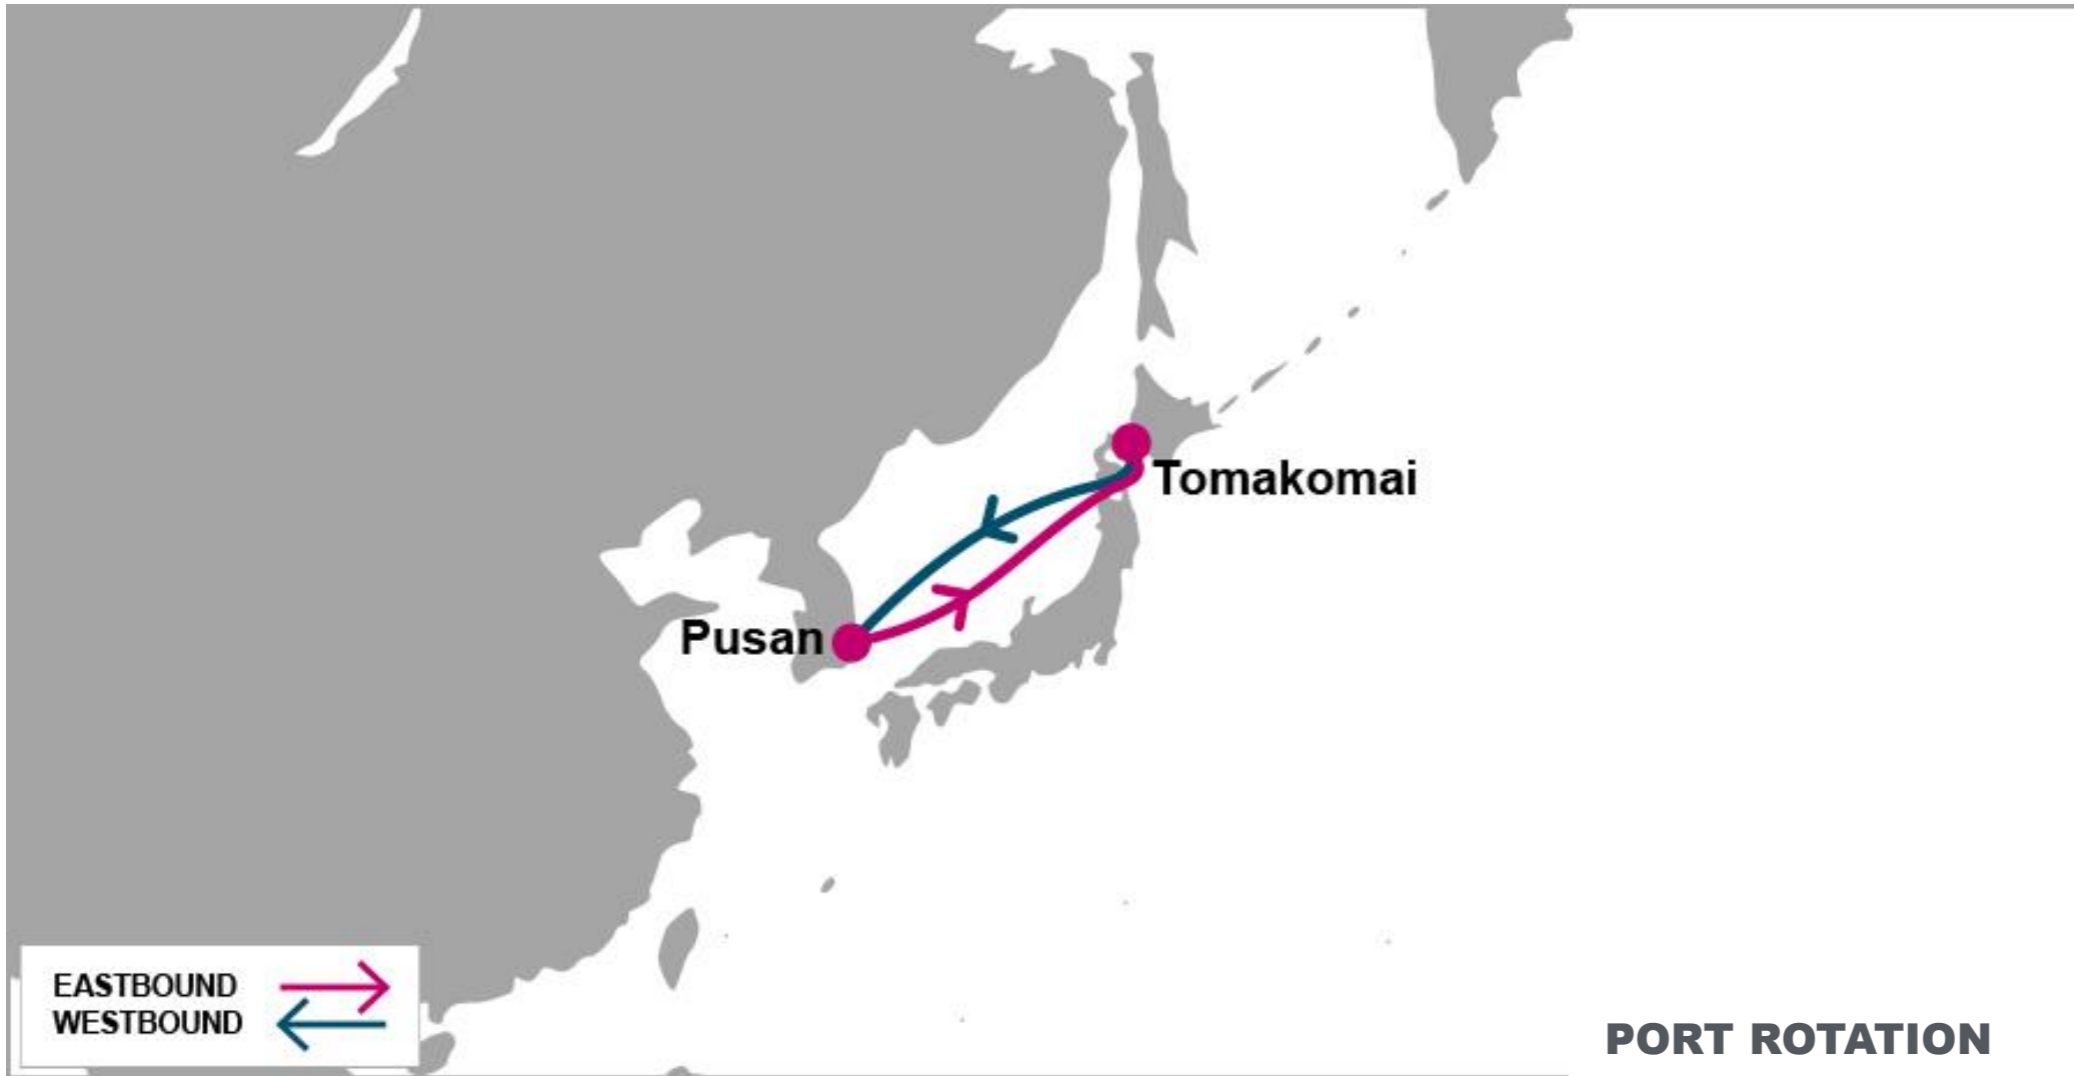

For more information, please click [here](#)

E/B	TMK	W/B	PUS
PUS	3	TMK	3

**PORT ROTATION**

(Terminals are subject to change)

ORIGIN	ETA/ETD	TERMINAL
Pusan	WED/WED	Pusan Newport Company (PNC)
Tomakomai	SAT/SUN	Tomakomai International Container
Pusan	WED/WED	Pusan Newport Company (PNC)
<b>Turnaround days: 7</b>		

**KEY TRANSIT TABLE** - UNLOCODE PORT NAME & COUNTRY NAME

**PUS:** Pusan, South Korea | **TMK:** Tomakomai, Japan

NOTE: Transit times and port rotation are as of now and subject to change