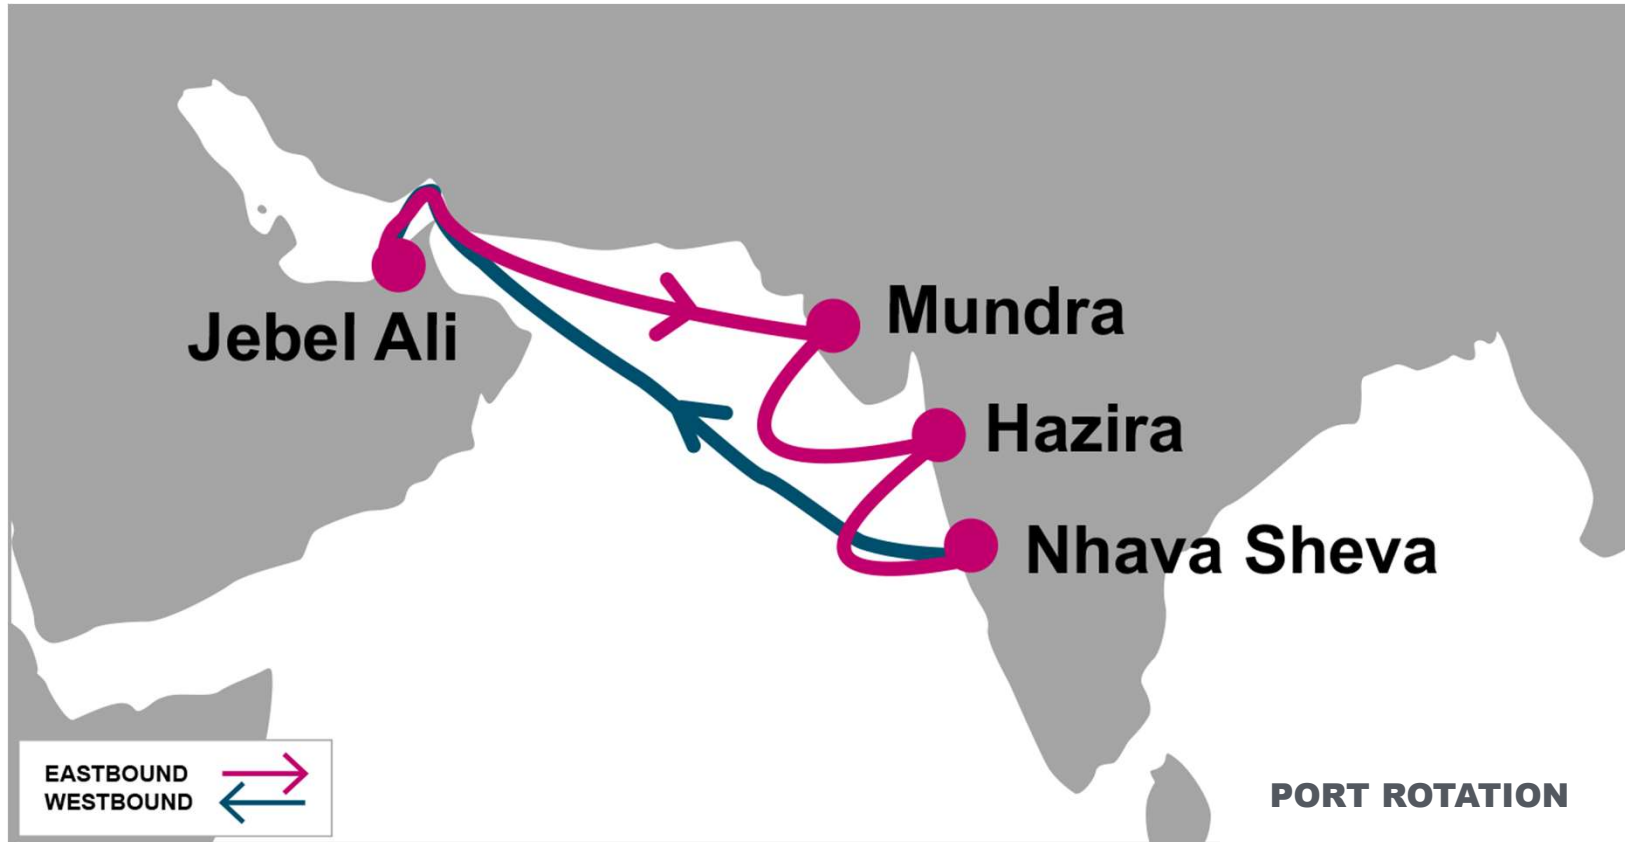

For more information, please click [here](#)

**PORT ROTATION**

(Terminals are subject to change)

ORIGIN	ETA/ETD	TERMINAL
Jebel Ali <sup>1</sup>	THU/FRI	DP World Jebel Ali – Terminal 2
Jebel Ali <sup>2</sup>	FRI/SAT	DP World Jebel Ali – Terminal 3
Mundra	TUE/WED	Adani Ports and Sez
Hazira	FRI/FRI	Adani Hazira Port Pvt Ltd
Nhava Sheva	SAT/SUN	Gateway Terminals India (GTI)
<b>Turnaround days:</b>	<b>14</b>	

E/B	MUN	HZA	NSA	W/B	JEA <sup>1</sup>	JEA <sup>2</sup>
JEA <sup>1</sup>	4	7	8	MUN	8	9
JEA <sup>2</sup>	3	6	7	HZA	6	7
				NSA	4	5

**KEY TRANSIT TABLE** - UNLOCODE PORT NAME & COUNTRY NAME

**JEA:** Jebel Ali, UAE | **MUN:** Mundra, India | **HZA:** Hazira, India | **NSA:** Nhava Sheva, India

NOTE: Transit times and port rotation are as of now and subject to change