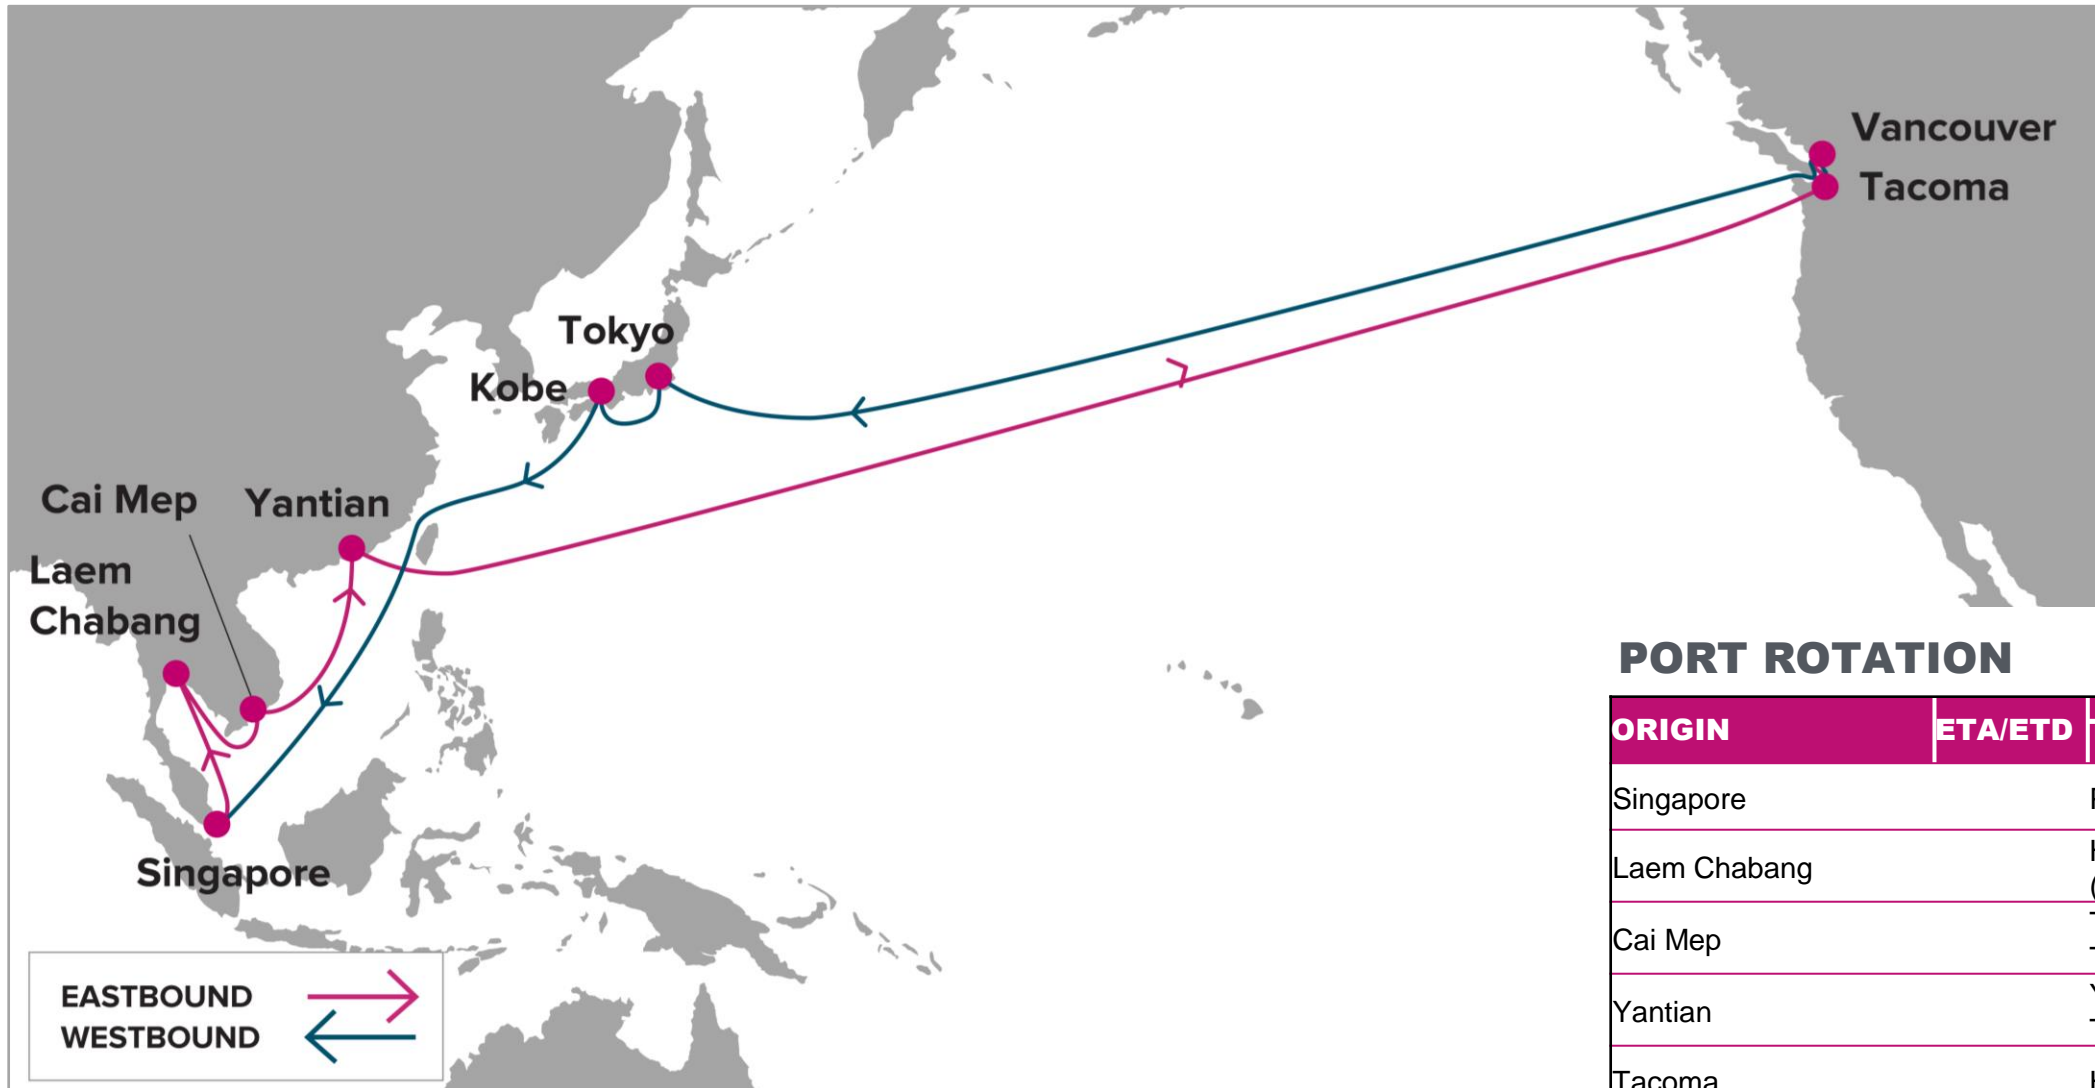

For more information, please click [here](#)

**PORT ROTATION**

(Terminals are subject to change)

ORIGIN	ETA/ETD	TERMINAL
Singapore		PSA Singapore
Laem Chabang		Hutchison Laem Chabang Terminal (HLT)
Cai Mep		Tan Cang Cai Mep International Terminal (TICT)
Yantian		Yantian International Container Terminal (YICT)
Tacoma		Husky Terminal
Vancouver		Deltaport (GCT Canada)
Tokyo		Ohi Container Terminal No.2
Kobe		NYK Kobe Container Terminal
Singapore		PSA Singapore
<b>Turnaround days:</b>		<b>63</b>

TPEB	TIW	VAN	TPWB	TYO	UKB	SIN	LCH	CMP	YTN
SIN	28	34	TIW	17	19	29	33	36	40
LCH	24	30	VAN	12	14	24	28	31	35
CMP	21	27							
YTN	16	22							

**KEY TRANSIT TABLE - UNLOCODE PORT NAME & COUNTRY NAME**

**SIN:** Singapore, Singapore | **LCH:** Laem Chabang, Thailand | **VUT:** Cai Mep, Vietnam | **YTN:** Yantian, China | **TIW:** Tacoma, USA | **VAN:** Vancouver, Canada | **TYO:** Tokyo, Japan | **UKB:** Kobe, Japan

NOTE: Transit times and port rotation are as of now and subject to change