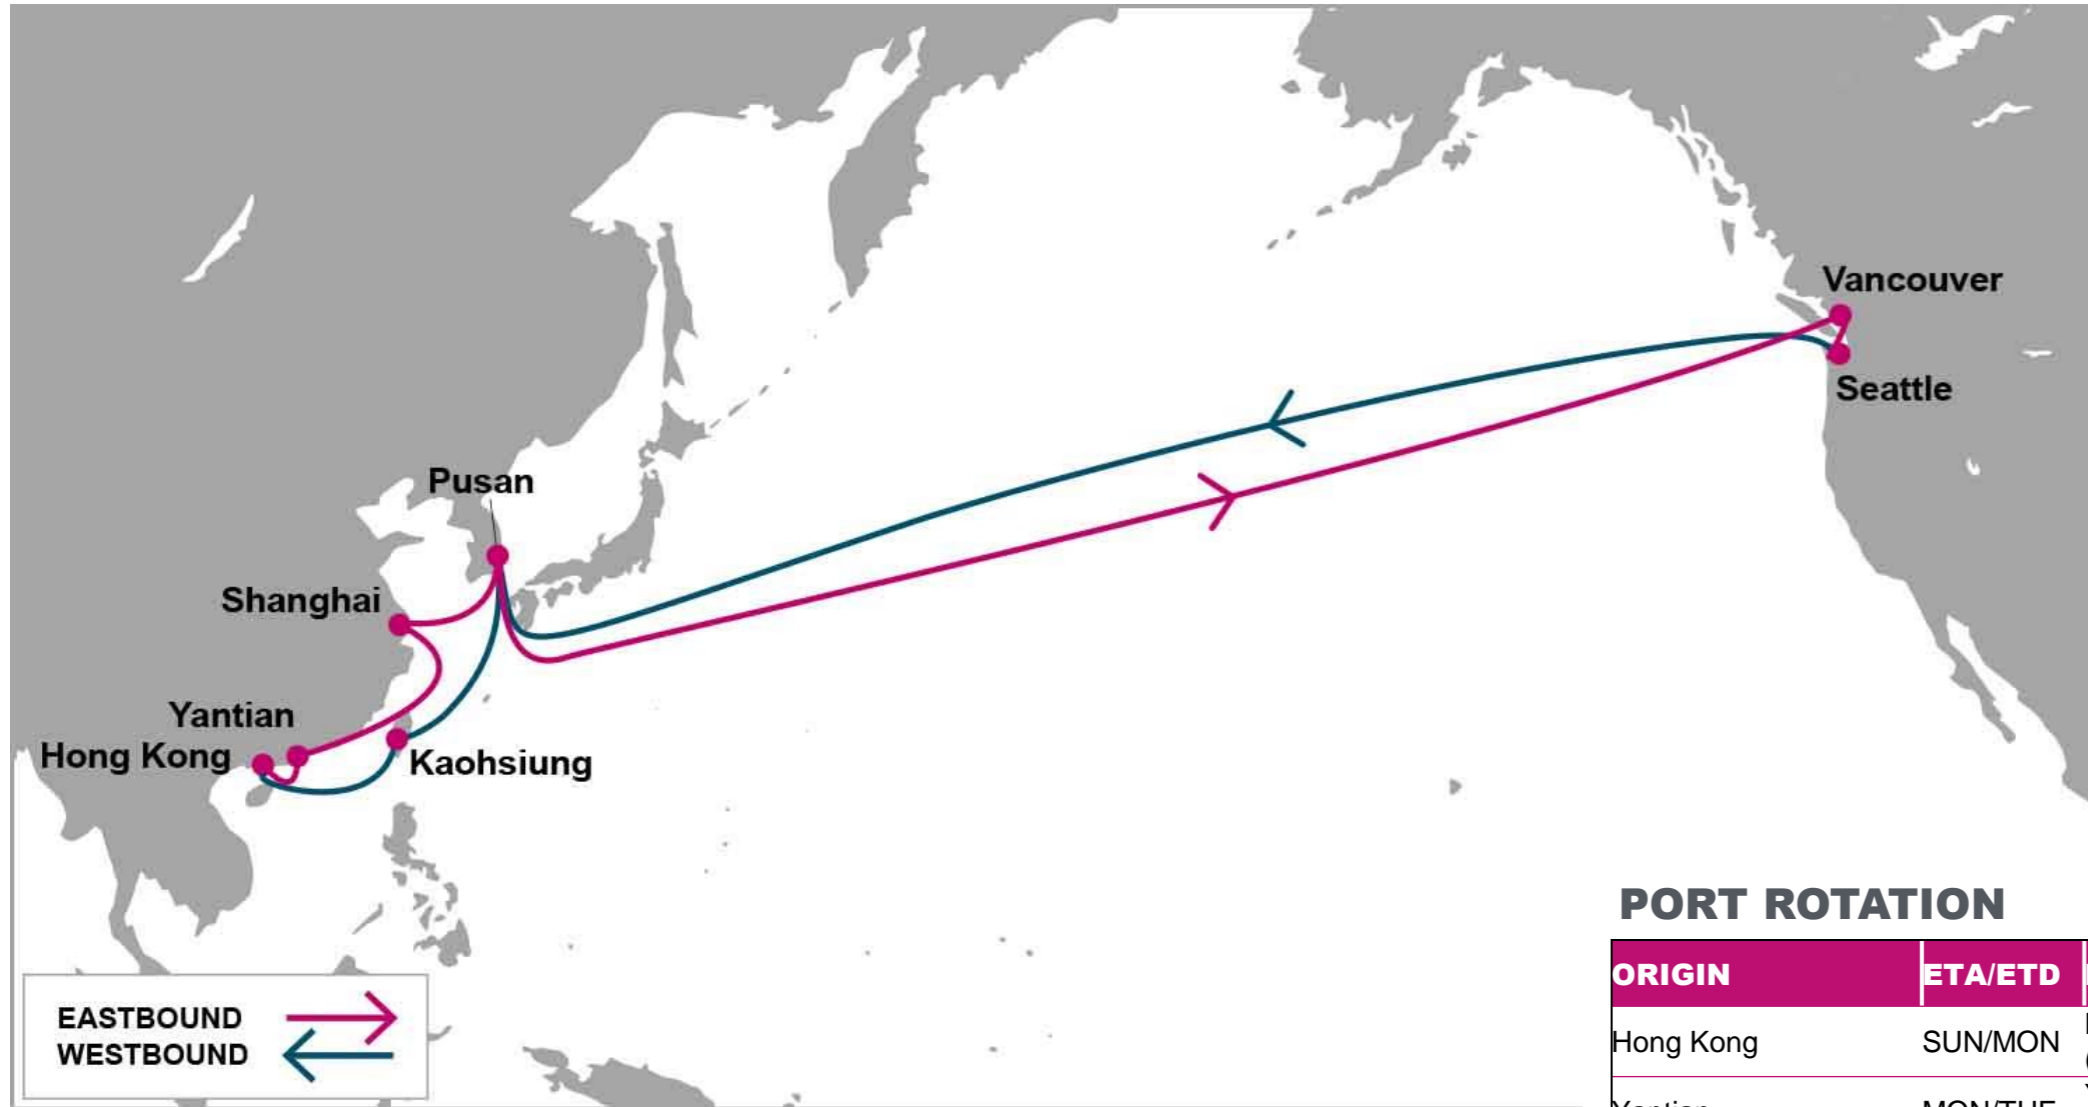

For more information, please click [here](#)

PORT ROTATION

(Terminals are subject to change)

ORIGIN	ETA/ETD	Hong Kong Seaport Alliance
Hong Kong	SUN/MON	Hong Kong Seaport Alliance (HKSPA)
Yantian	MON/TUE	Yantian International Container Terminal (YICT)
Shanghai	THU/SAT	SIPG Waigaoqiao Phase II/III (SIPGZCT)
Pusan	SUN/MON	Hyundai Pusan Newport Terminal (HPNT)
Vancouver	FRI/TUE	GCT Deltaport
Seattle	TUE/SAT	SSA Seattle T-18
Pusan	SAT/MON	Hyundai Pusan Newport Terminal (HPNT)
Kaohsiung	THU/FRI	Kao Ming Container Terminal (KMCT)
Hong Kong	SUN/MON	Hong Kong Seaport Alliance (HKSPA)
Turnaround days:		49

TPEB	VAN	SEA	TPWB	PUS	KHH	HKG	YTN	SHA
HKG	18	22	VAN	18	23	26	27	30
YTN	17	21	SEA	14	19	22	23	26
SHA	13	17						
PUS	11	15						

KEY TRANSIT TABLE - UNLOCODE PORT NAME & COUNTRY NAME

HKG: Hong Kong, China | **YTN:** Yantian, China | **YSA:** Yangshan, China | **KHH:** Kaohsiung, Tiawan | **PUS:** Pusan, South Korea | **VAN:** Vancouver, Canada | **SEA:** Seattle, USA

NOTE: Transit times and port rotation are as of now and subject to change