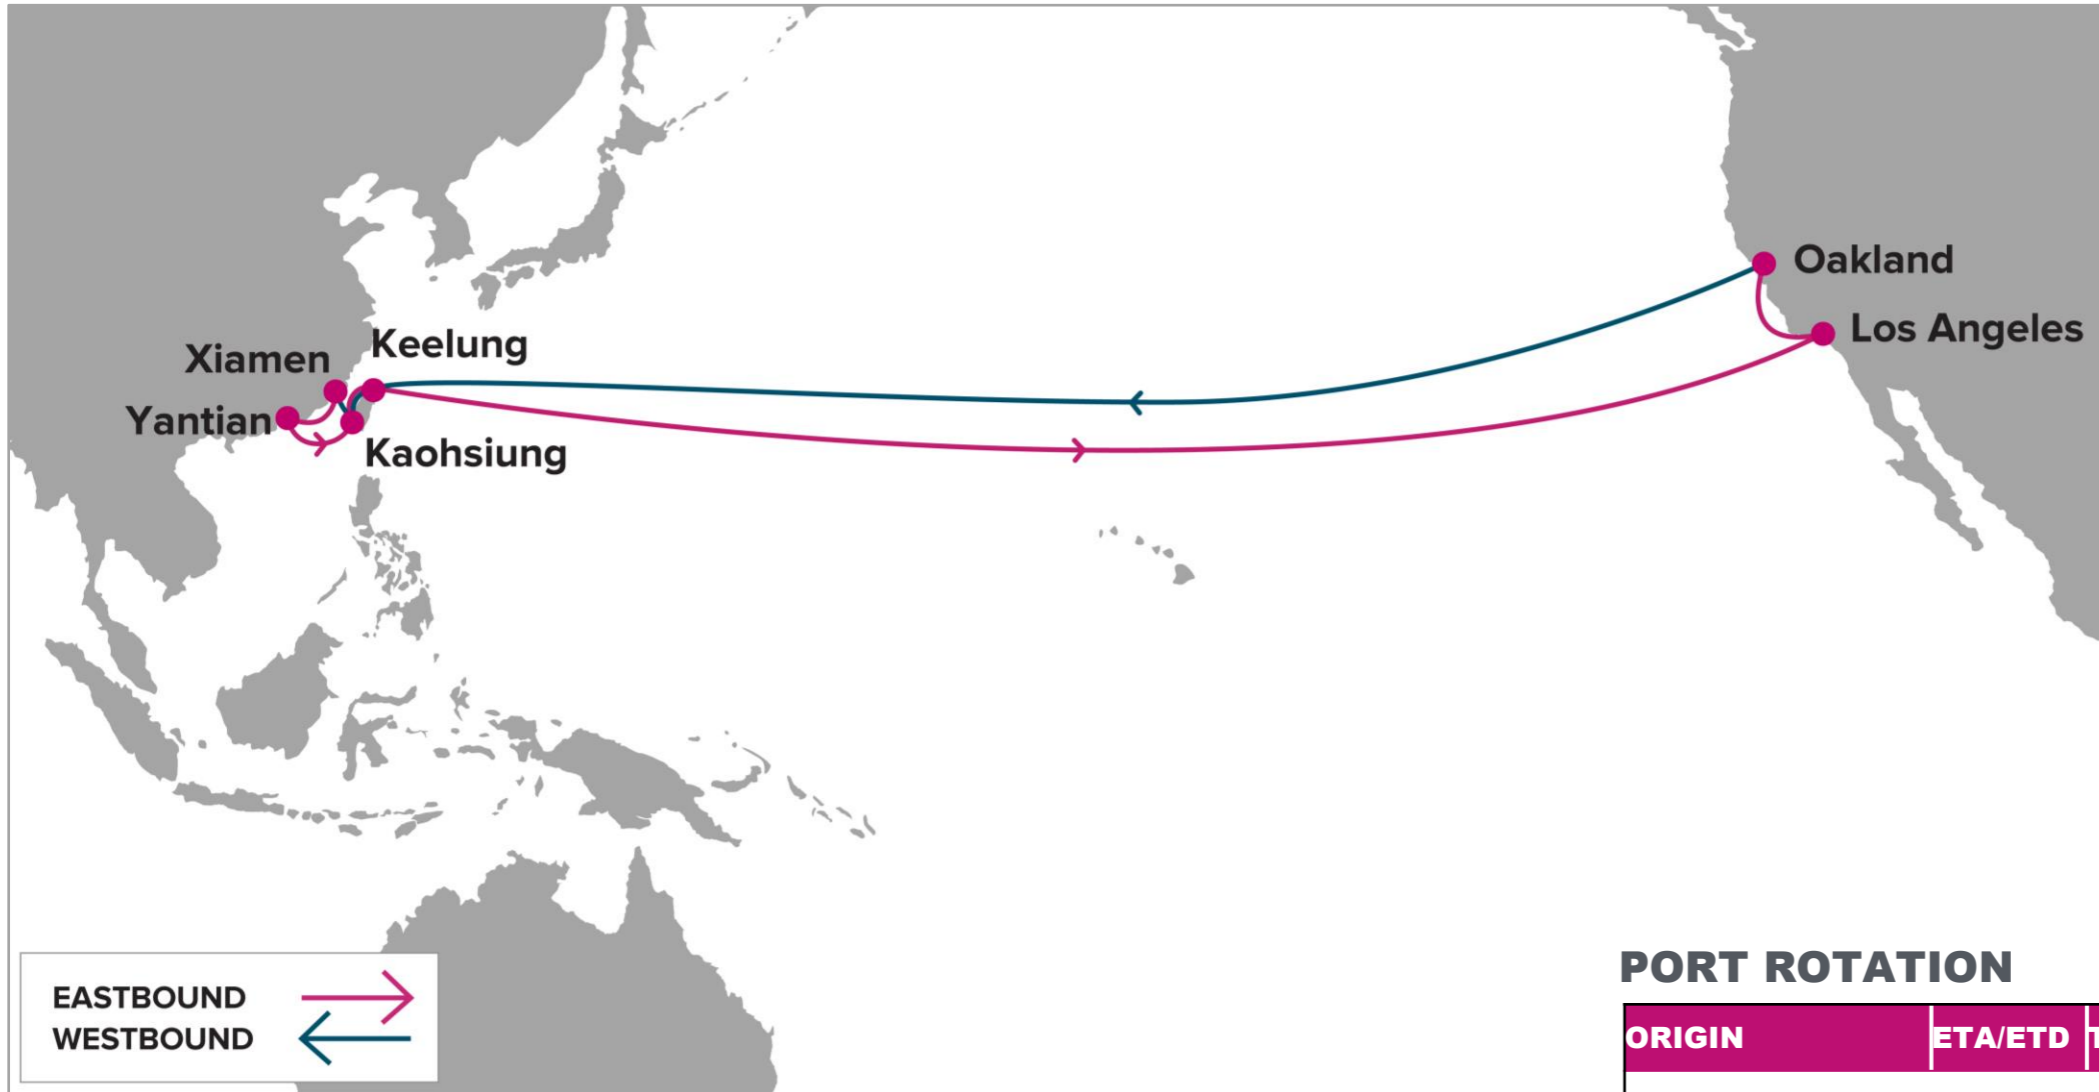

For more information, please click [here](#)

TPEB	LAX	OAK	TPWB	KEL	KHH	XMN	YTN
XMN	20	26	LAX	20	22	24	26
YTN	18	24	OAK	16	18	20	22
KHH	16	22					
KEL	15	21					

PORT ROTATION

(Terminals are subject to change)

ORIGIN	ETA/ETD	TERMINAL
Xiamen	FRI/SAT	Hairun Terminal
Yantian	SUN/MON	Yantian International Container Terminal (YICT)
Kaohsiung	TUE/WED	Kao Ming Container Terminal (KMCT)
Keelung	WED/THU	Keelung West Bank Container Terminal
Los Angeles	FRI/THU	West Basin Container Terminal (WBCT)
Oakland	THU/SAT	TraPac Container Terminal
Keelung	MON/TUE	Keelung West Bank Container Terminal
Kaohsiung	WED/THU	Kao Ming Container Terminal (KMCT)
Xiamen	FRI/SAT	Hairun Terminal
Turnaround days: 49		

KEY TRANSIT TABLE - UNLOCODE PORT NAME & COUNTRY NAME

XMN: Xiamen, China | YTN: Yantian, China | KHH: Kaohsiung, Taiwan | KEL: Keelung, Taiwan | LAX: Los Angeles, USA | OAK: Oakland, USA

NOTE: Transit times and port rotation are as of now and subject to change