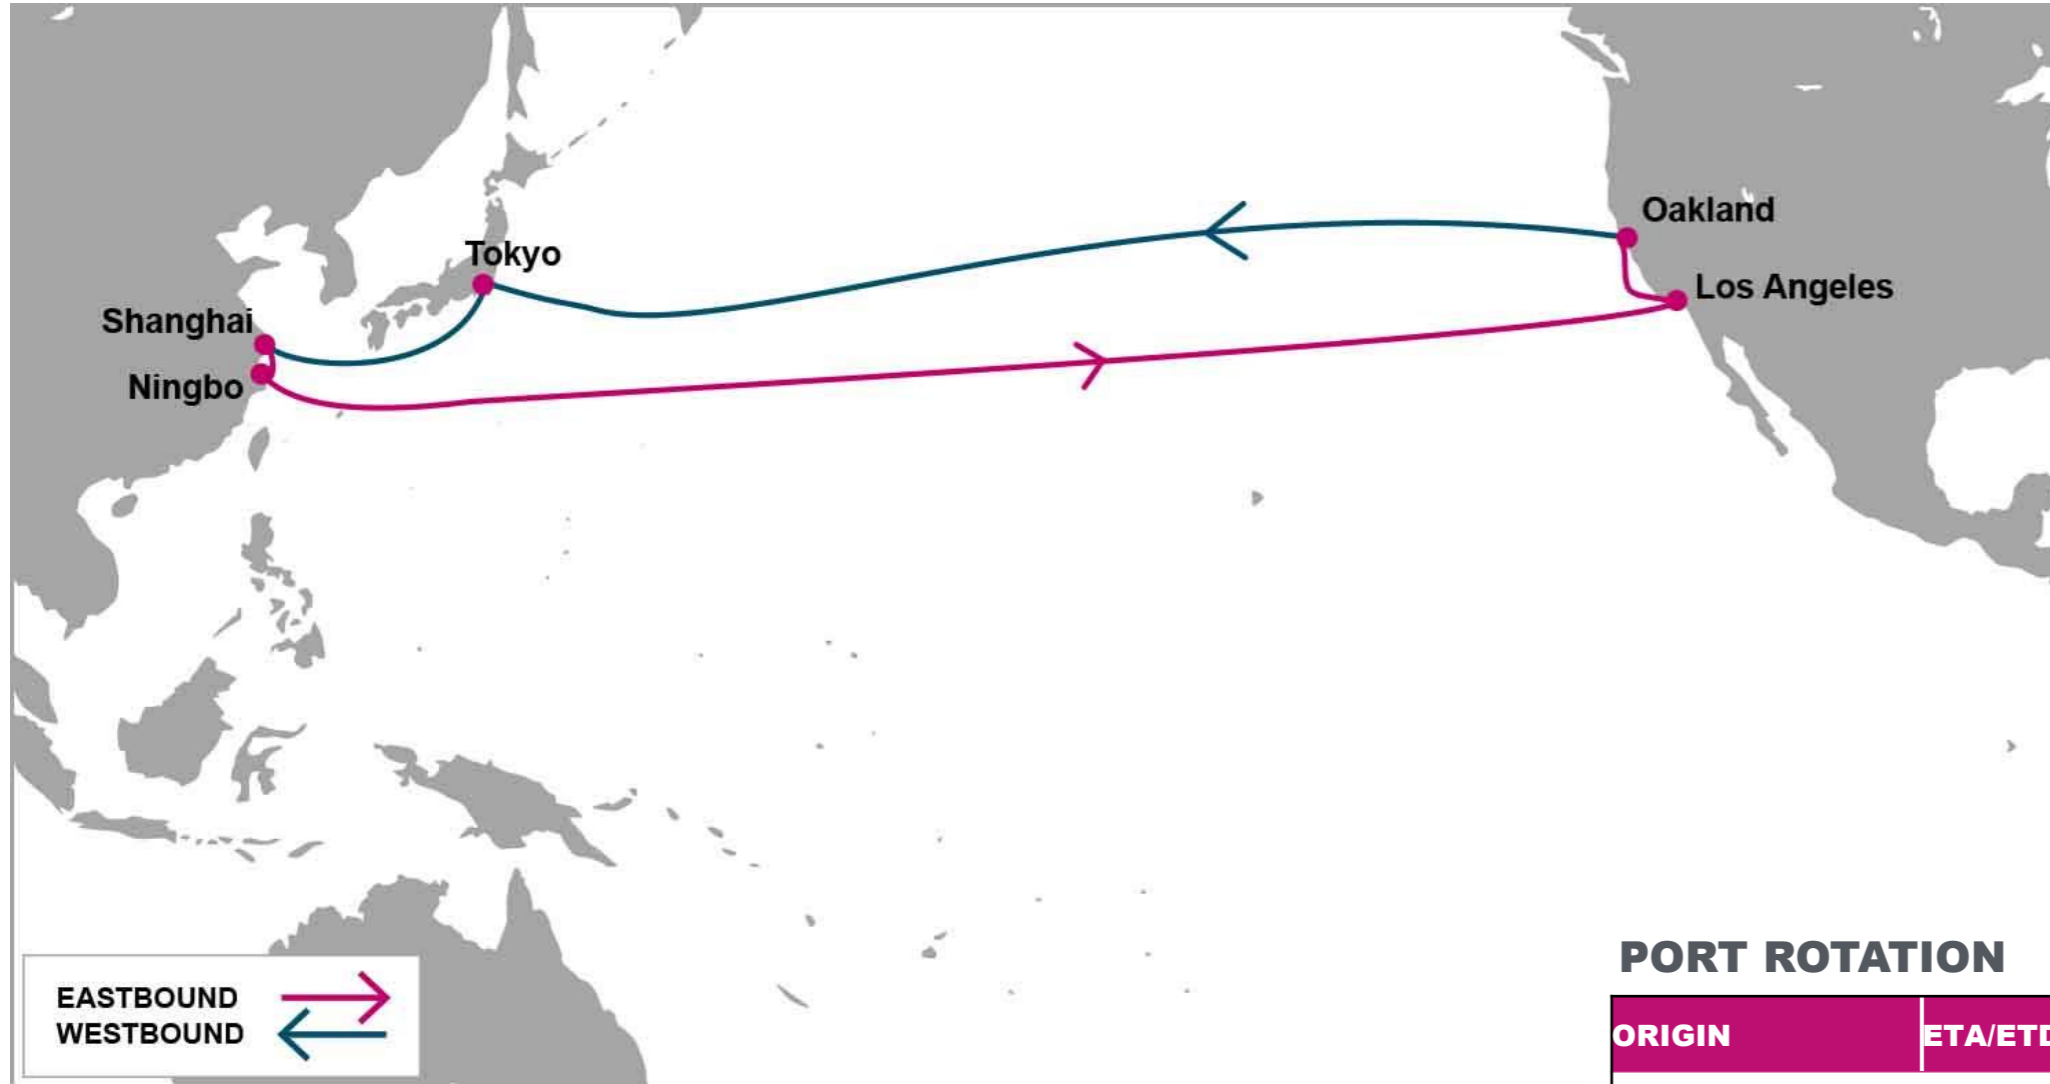

For more information, please click [here](#)

TPEB	LAX	OAK	TPWB	TYO	SHA	NGB
SHA	15	22	LAX	15	20	22
NGB	13	20	OAK	12	17	19

PORT ROTATION

(Terminals are subject to change)

ORIGIN	ETA/ETD	TERMINAL
Shanghai	SUN/TUE	SIPG Waigaoqiao Phase II/III
Ningbo	TUE/THU	Ningbo Port Beilun Third Container Terminal (NBCT)
Los Angeles	WED/MON	Yusen Terminal International (YTI)
Oakland	WED/THU	Trapac
Tokyo	TUE/TUE	Ohi No.3-4 Terminal
Shanghai	SUN/TUE	SIPG Waigaoqiao Phase II/III
Turnaround days: 42		

KEY TRANSIT TABLE - UNLOCODE PORT NAME & COUNTRY NAME

SHA: Shanghai, China | NGB: Ningbo, China | TYO: Tokyo, Japan | LAX: Los Angeles, USA | OAK: Oakland, USA

NOTE: Transit times and port rotation are as of now and subject to change