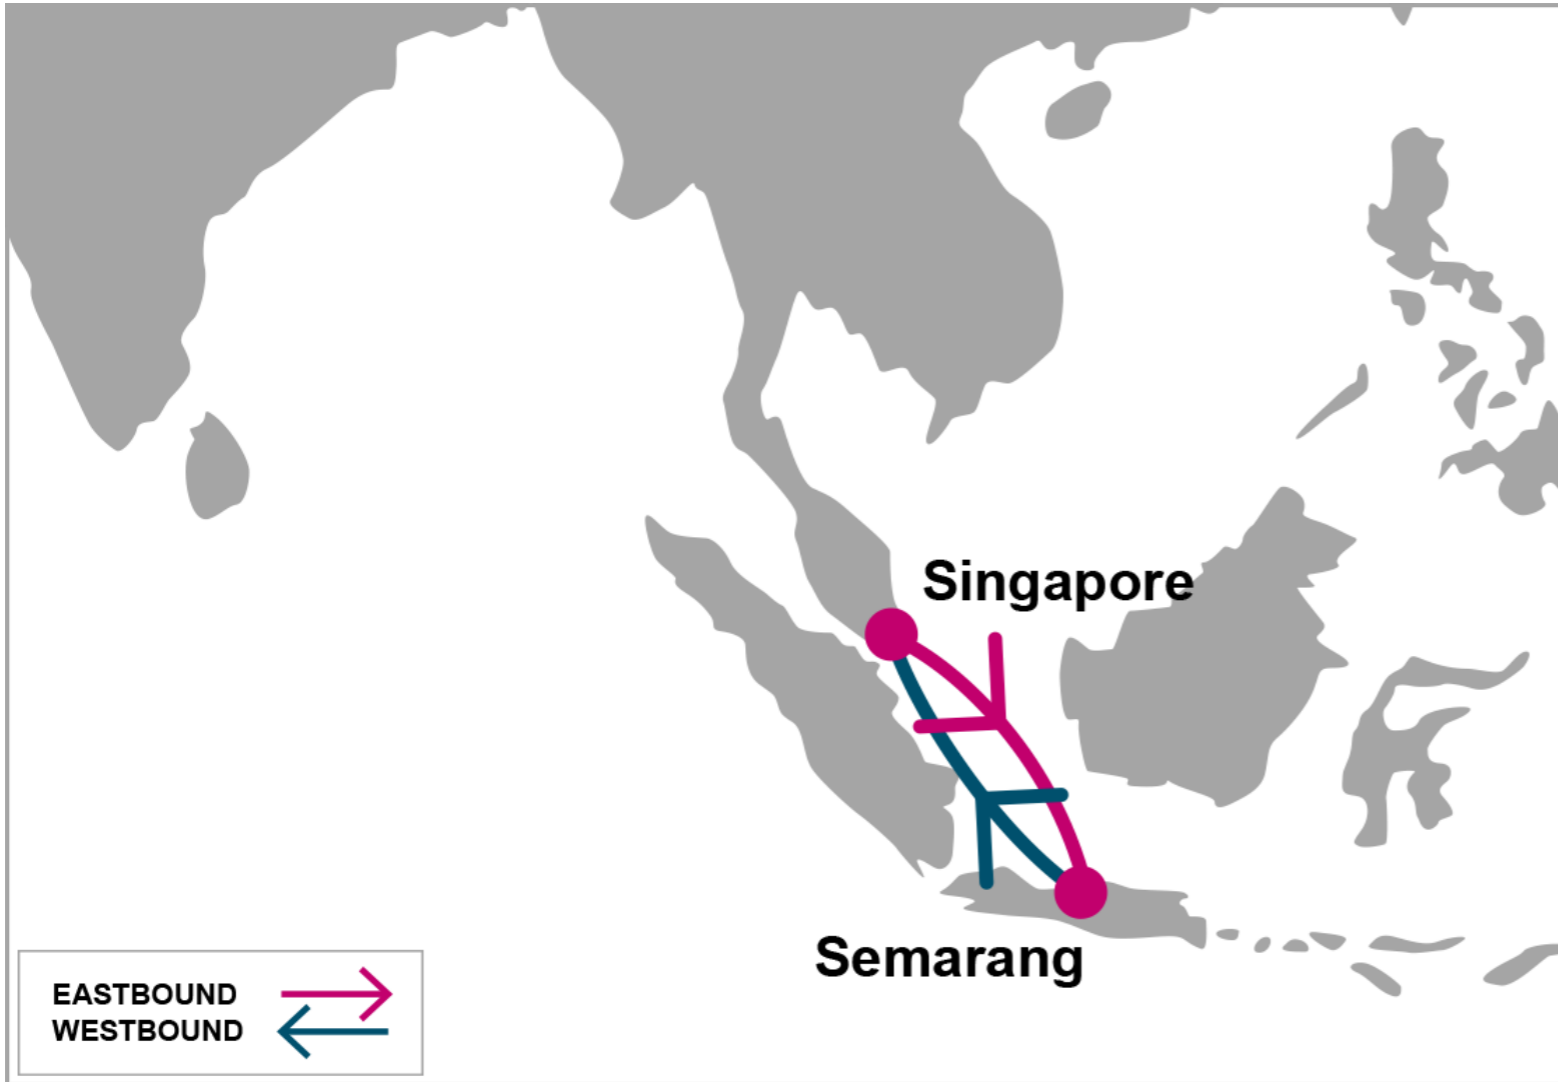

For more information, please click [here](#)

PORT ROTATION

(Terminals are subject to change)

ORIGIN	ETA/ETD	TERMINAL
Loop 1		
Singapore	MON/TUE	PSA Singapore
Semarang	FRI/SAT	Terminal Petikemas Semarang
Singapore	MON/TUE	PSA Singapore
Turnaround days: 7		
Loop 2		
Singapore	SAT/SUN	PSA Singapore
Semarang	WED/THU	Terminal Petikemas Semarang
Singapore	SAT/SUN	PSA Singapore
Turnaround days: 7		

E/B	SRG	W/B	SIN
SIN	3	SRG	2

KEY TRANSIT TABLE - UNLOCODE PORT NAME & COUNTRY NAME

SIN: Singapore, Singapore | **SRG:** Semarang, Indonesia

NOTE: Transit times and port rotation are as of now and subject to change