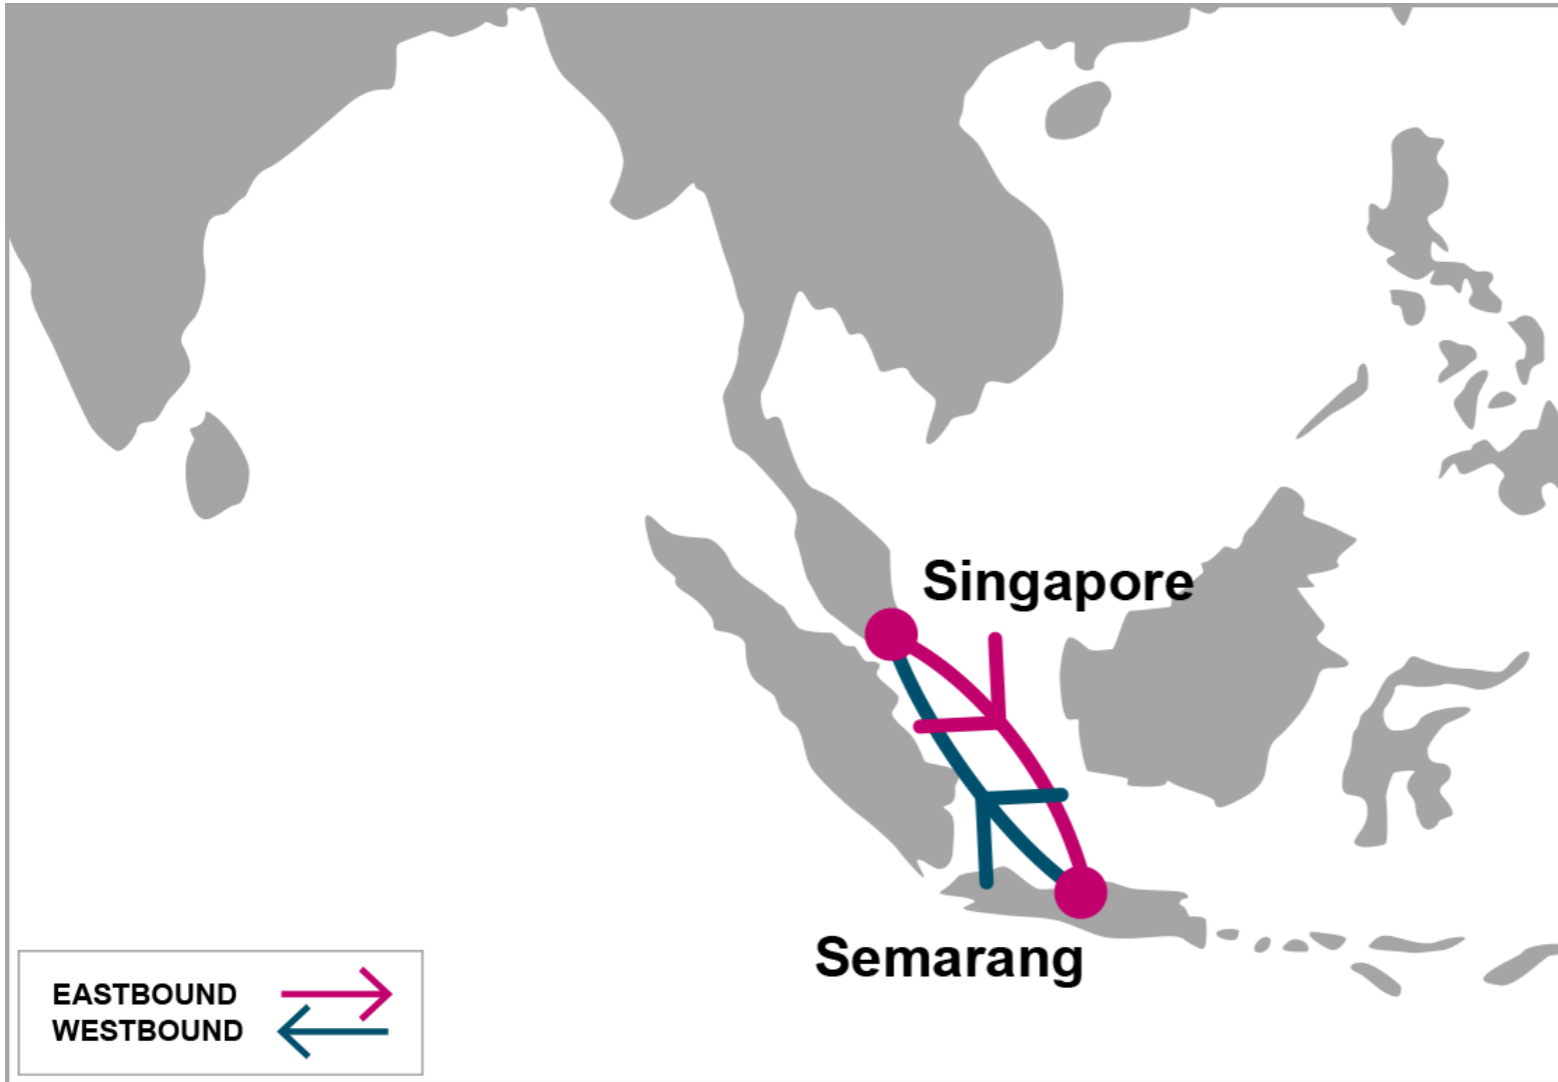

For more information, please click [here](#)

PORT ROTATION

(Terminals are subject to change)

ORIGIN	ETA/ETD	TERMINAL
Loop 1		
Singapore	MON/TUE	PSA Singapore
Semarang	FRI/SAT	Terminal Peti Kemas Semarang (TPKS)
Singapore	MON/TUE	PSA Singapore
Turnaround days: 7		
Loop 2		
Singapore	SAT/SUN	PSA Singapore
Semarang	WED/THU	Terminal Peti Kemas Semarang (TPKS)
Singapore	SAT/SUN	PSA Singapore
Turnaround days: 7		

E/B	SRG	W/B	SIN
SIN	3	SRG	2

KEY TRANSIT TABLE - UNLOCODE PORT NAME & COUNTRY NAME

SIN: Singapore, Singapore | **SRG:** Semarang, Indonesia

NOTE: Transit times and port rotation are as of now and subject to change