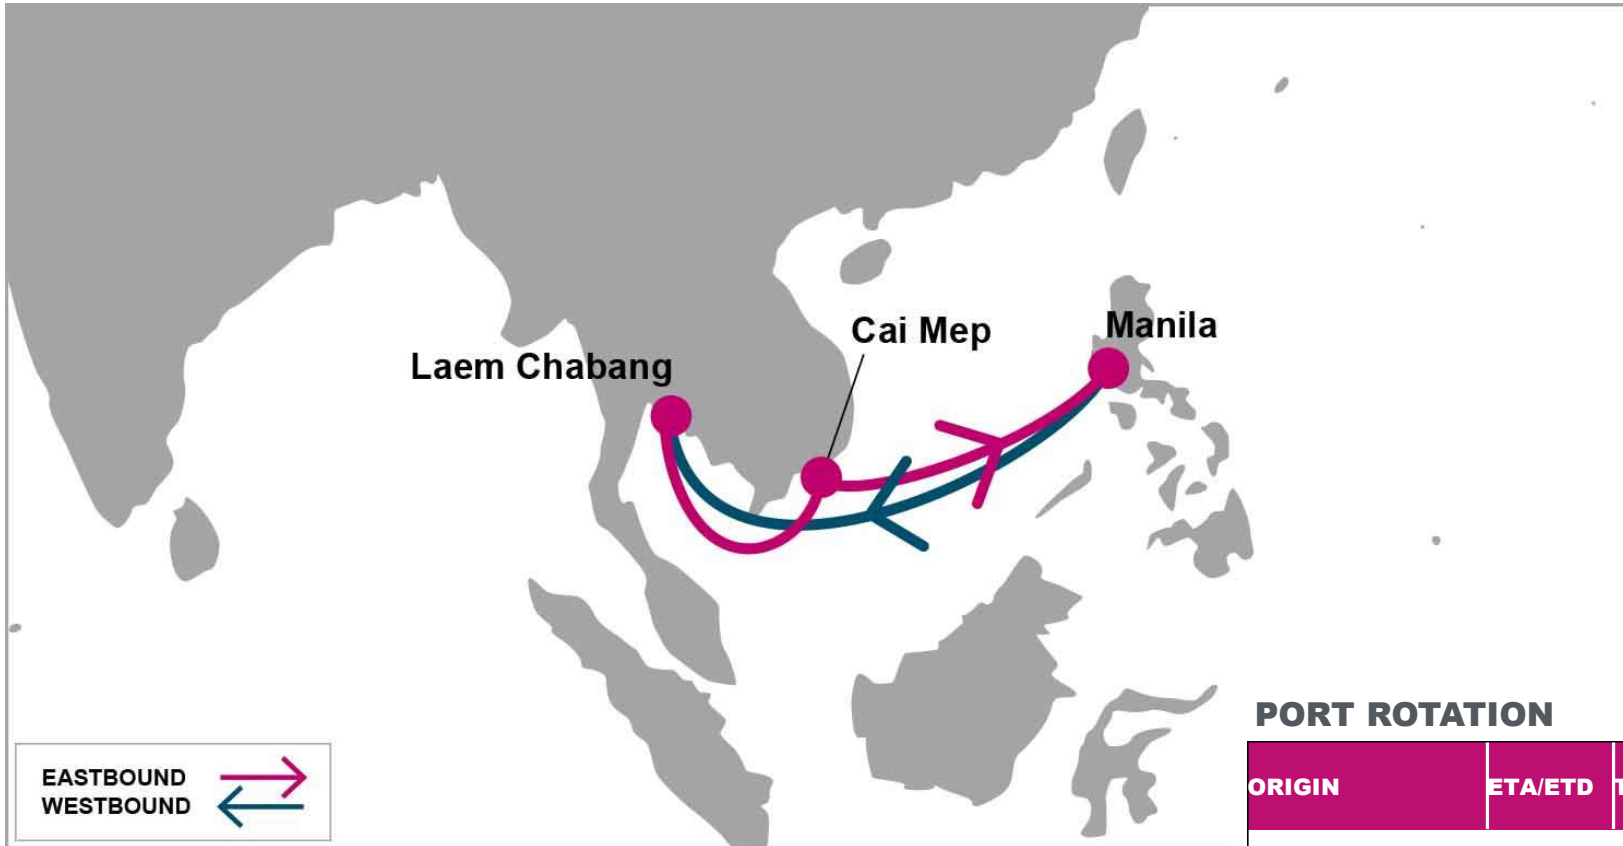

For more information, please click [here](#)

E/B	CMP	MNL	W/B	LCH
LCH	2	5	MNL	6
CMP		2		

PORT ROTATION

(Terminals are subject to change)

ORIGIN	ETA/ETD	TERMINAL
Laem Chabang	SUN/MON	Hutchison Laem Chabang Terminal (HLT)
Cai Mep	WED/THU	Tan Cang-Cai Mep Thi Vai Terminal
Manila	SAT/MON	Manila International Container Terminal
Laem Chabang	SUN/MON	Hutchison Laem Chabang Terminal (HLT)
Turnaround days: 14		

KEY TRANSIT TABLE - UNLOCODE PORT NAME & COUNTRY NAME

LCH: Laem Chabang, Thailand | **CMP:** Cai Mep, Vietnam | **SGN:** Ho Chi Minh, Vietnam | **MNL:** Manila, Philippines

NOTE: Transit times and port rotation are as of now and subject to change