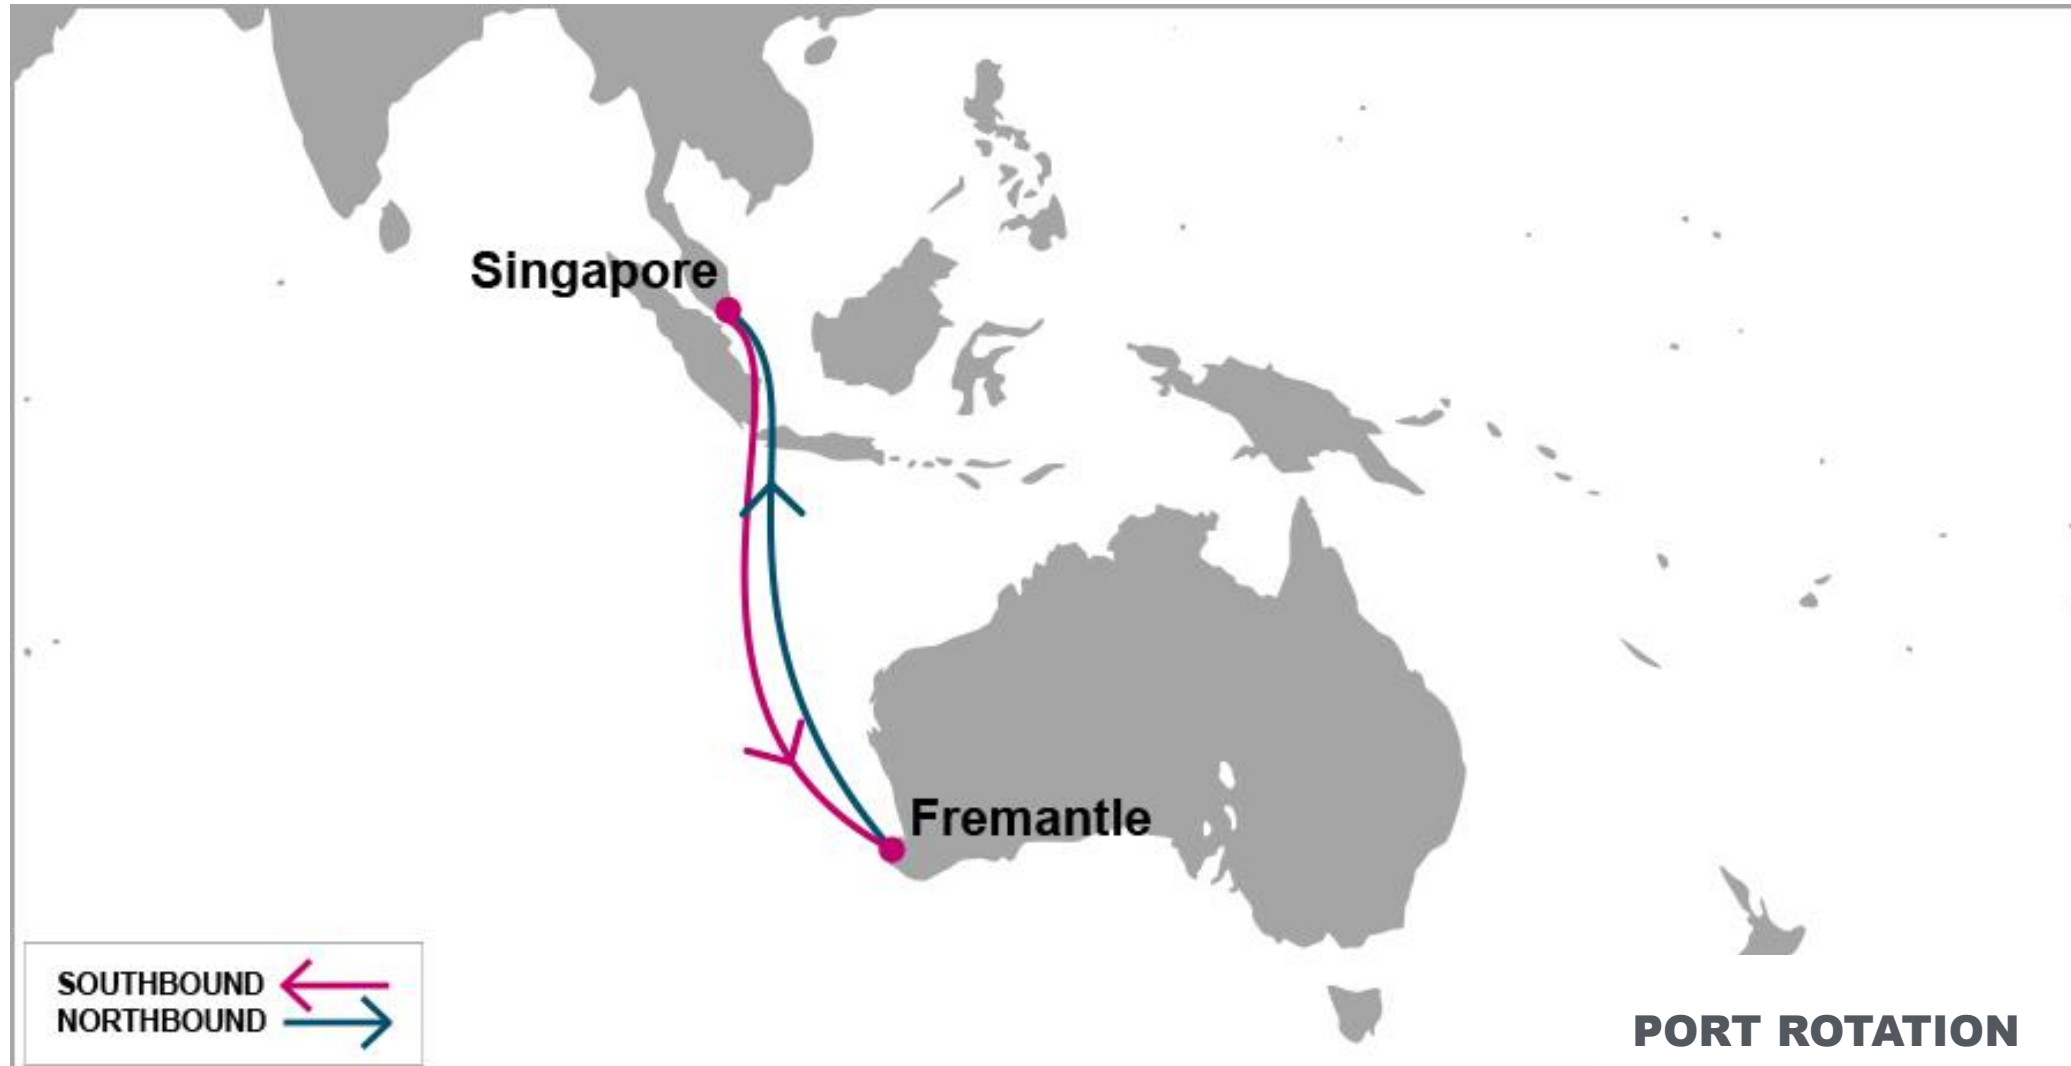

For more information, please click [here](#)

S/B	FRE	N/B	SIN
SIN	6	FRE	6

PORT ROTATION

(Terminals are subject to change)

ORIGIN	ETA/ETD	TERMINAL
Singapore	THU/FRI	PSA Singapore
Fremantle	THU/FRI	Patrick
Singapore	THU/FRI	PSA Singapore
Turnaround days: 14		

KEY TRANSIT TABLE - UNLOCODE PORT NAME & COUNTRY NAME

SIN: Singapore, Singapore | **FRE:** Fremantle, Australia

NOTE: Transit times and port rotation are as of now and subject to change