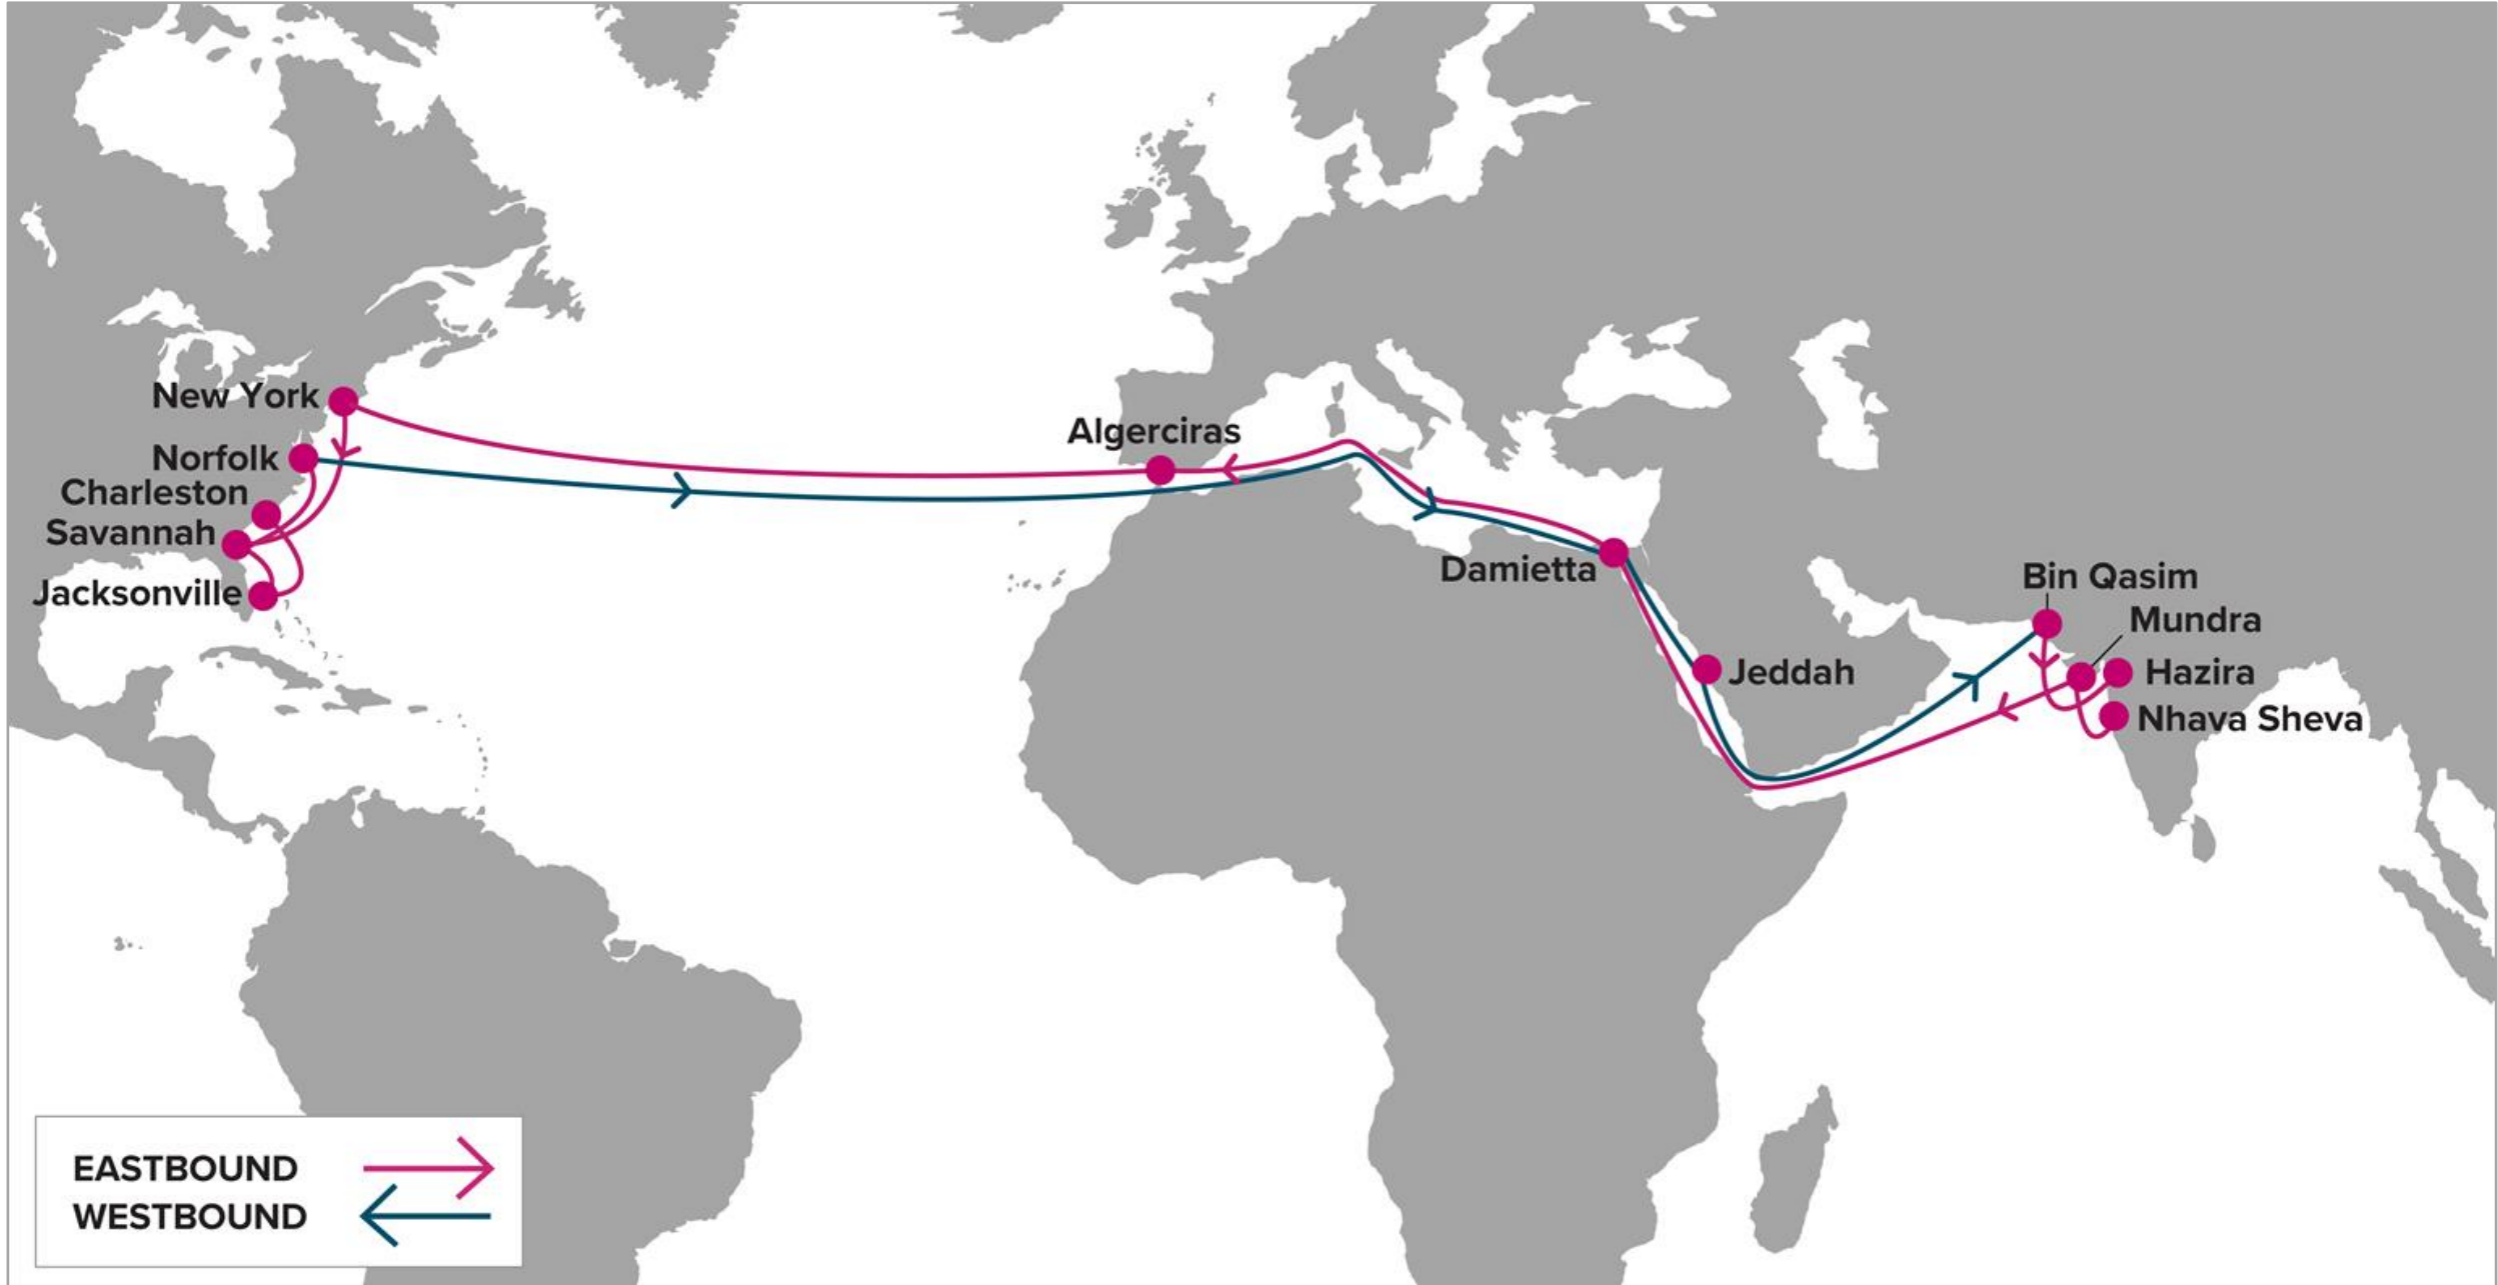

Note: Only with effect from May 2024

For more information, please click [here](#)

KEY TRANSIT TABLE - UNLOCODE PORT NAME & COUNTRY NAME

BQM: Bin Qasim, Pakistan | **HZA:** Hazira, India | **NSA:** Nhava Sheva, India | **MUN:** Mundra, India | **DAM:** Damietta Egypt | **NYC:** New York, USA | **ORF:** Norfolk, USA | **ALG:** Algeciras, Spain | **JAX:** Jacksonville, USA | **SAV:** Savannah, USA | **CHS:** Charleston, USA | **JED:** Jeddah, Saudi Arabia

NOTE: Transit times and port rotation are as of now and subject to change