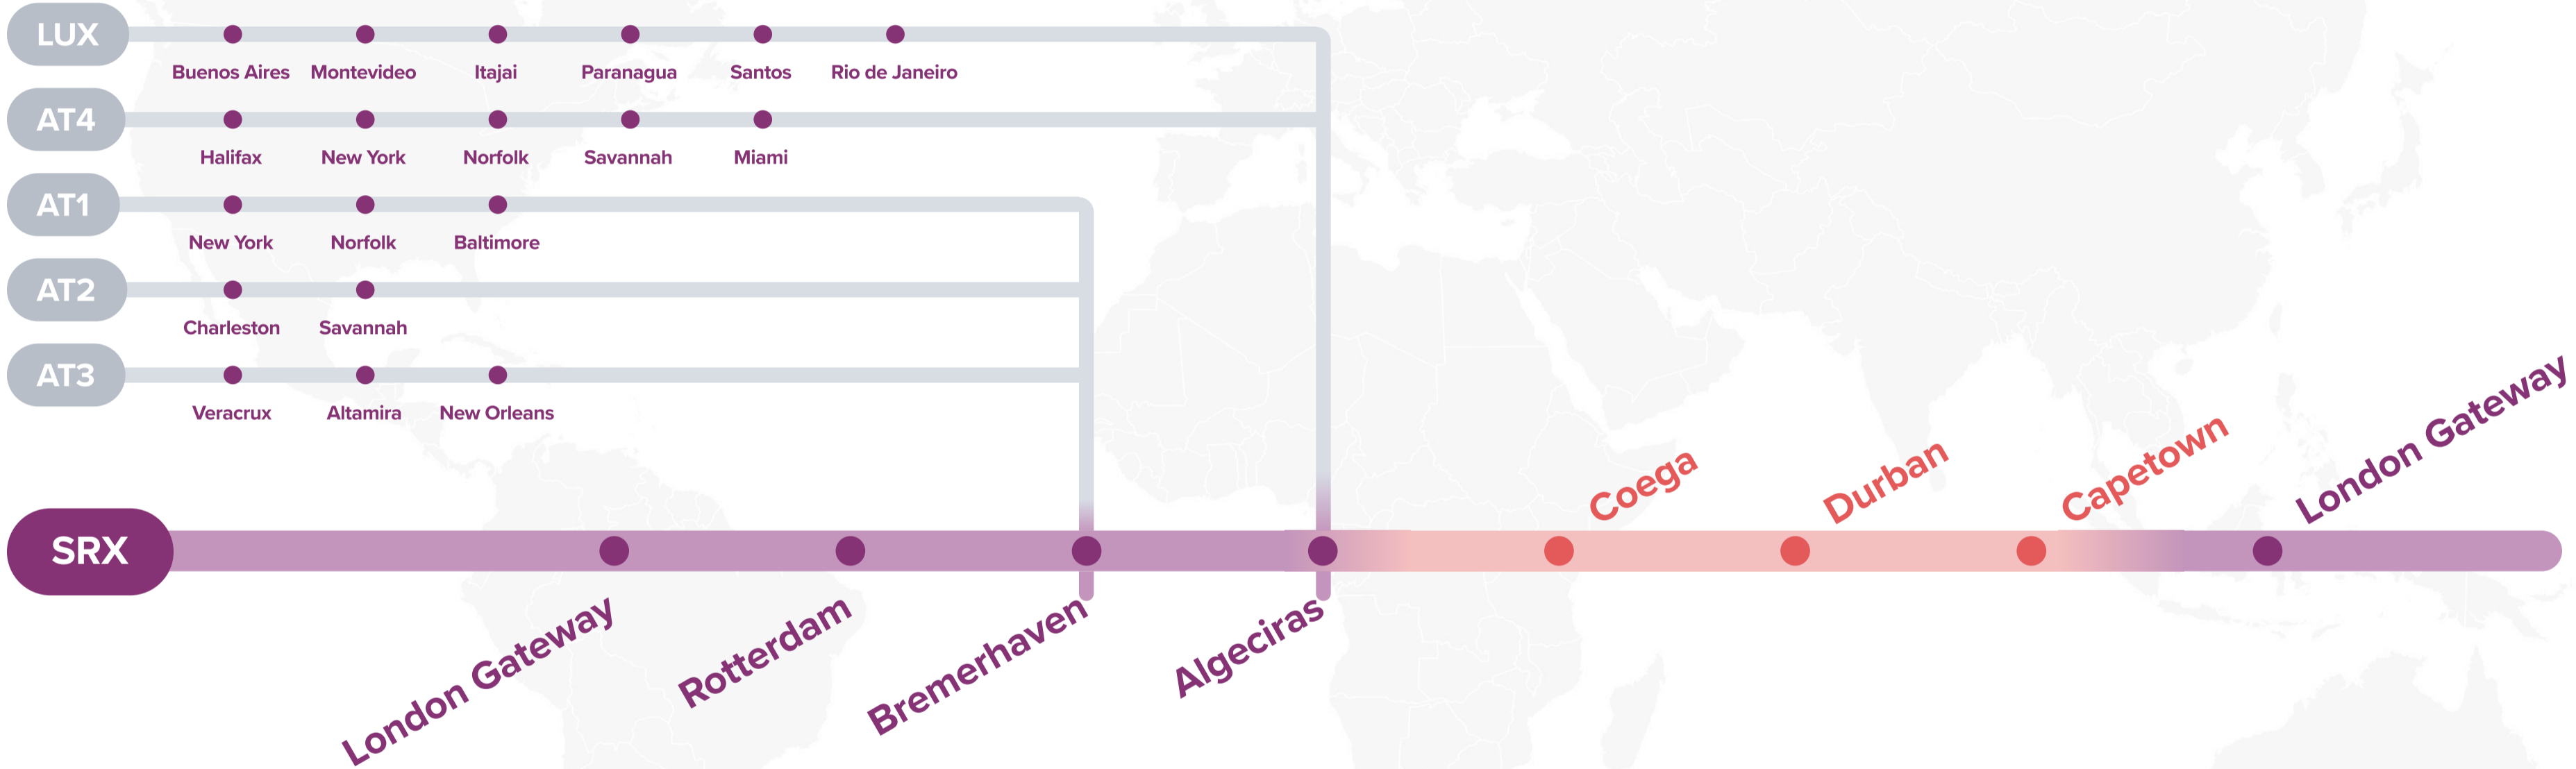

*via Truck to East London

**via Rail to Johannesburg & Pretoria

Coega*

Durban**

Capetown

London Gateway

Americas – South Africa Connections

SRX: South Africa Rainbow Service

LUX: Latin East Coast Europe Express
AT4: Transatlantic 4
AT1: Transatlantic 1
AT2: Transatlantic 2
AT3: Transatlantic 3

Europe / Asia - West Africa Connections

MAX: Mediterranean Africa Express

MS2: Mediterranean Pacific South 2 **AT4:** Transatlantic 4
IMS: Intra Morocco Service **IOM:** Indian Ocean Mediterranean
SRX: South Africa Rainbow Service **FDR:** Feeder
LUX: Latin East Coast Europe Express **SW2:** South West Africa 2

Americas - West Africa Connections

MAX: Mediterranean Africa Express

LUX: Latin East Coast Europe Express

WA1: West Africa 1

AT4: Transatlantic 4

SW2: South West Africa 2

SAS	SAC	EA2	EA3	EA4	WA1	SW2
• Kaohsiung	• Qingdao	• Shanghai	• Qingdao	• Shanghai	• Shanghai	• Shanghai
• Xiamen	• Shanghai	• Ningbo	• Shanghai	• Ningbo	• Ningbo	• Qingdao
• Hong Kong	• Ningbo	• Nansha	• Ningbo	• Nansha	• Nansha	• Ningbo
• Nansha	• Singapore	• Singapore	• Nansha	• Singapore	• Singapore	• Xiamen
• Shekou	• Durban	• Mombasa	• Singapore	• Port Klang	• Port Klang	• Nansha
• Singapore	• Singapore	• Dar Es Salaam	• Port Klang	• Dar Es Salaam	• Apapa	• Singapore
• Port Klang	• Shanghai	• Colombo	• Mombasa	• Port Klang	• Tincan	• Abidjan
• Durban	• Qingdao	• Shanghai	• Port Klang	• Singapore	• Onne	• Tema
• Cape Town			• Singapore	• Shanghai	• Tema	• Apapa
• Port Klang			• Nansha		• Lome	• Lekki
• Singapore			• Qingdao		• Port Klang	• Cotonou
• Hong Kong					• Singapore	• Abidjan
• Kaohsiung					• Shanghai	• Singapore
						• Shanghai

7 choices of services that provide extensive coverage of key ports to meet your direct connection needs across Asia and Africa.

ONE Service Middle East – Africa Services

AIM

- Jebel Ali
- Mundra
- Hazira
- Nhava Sheva
- Colombo
- Durban
- Tema
- Tincan
- Apapa
- Capetown
- Durban
- Jebel Ali