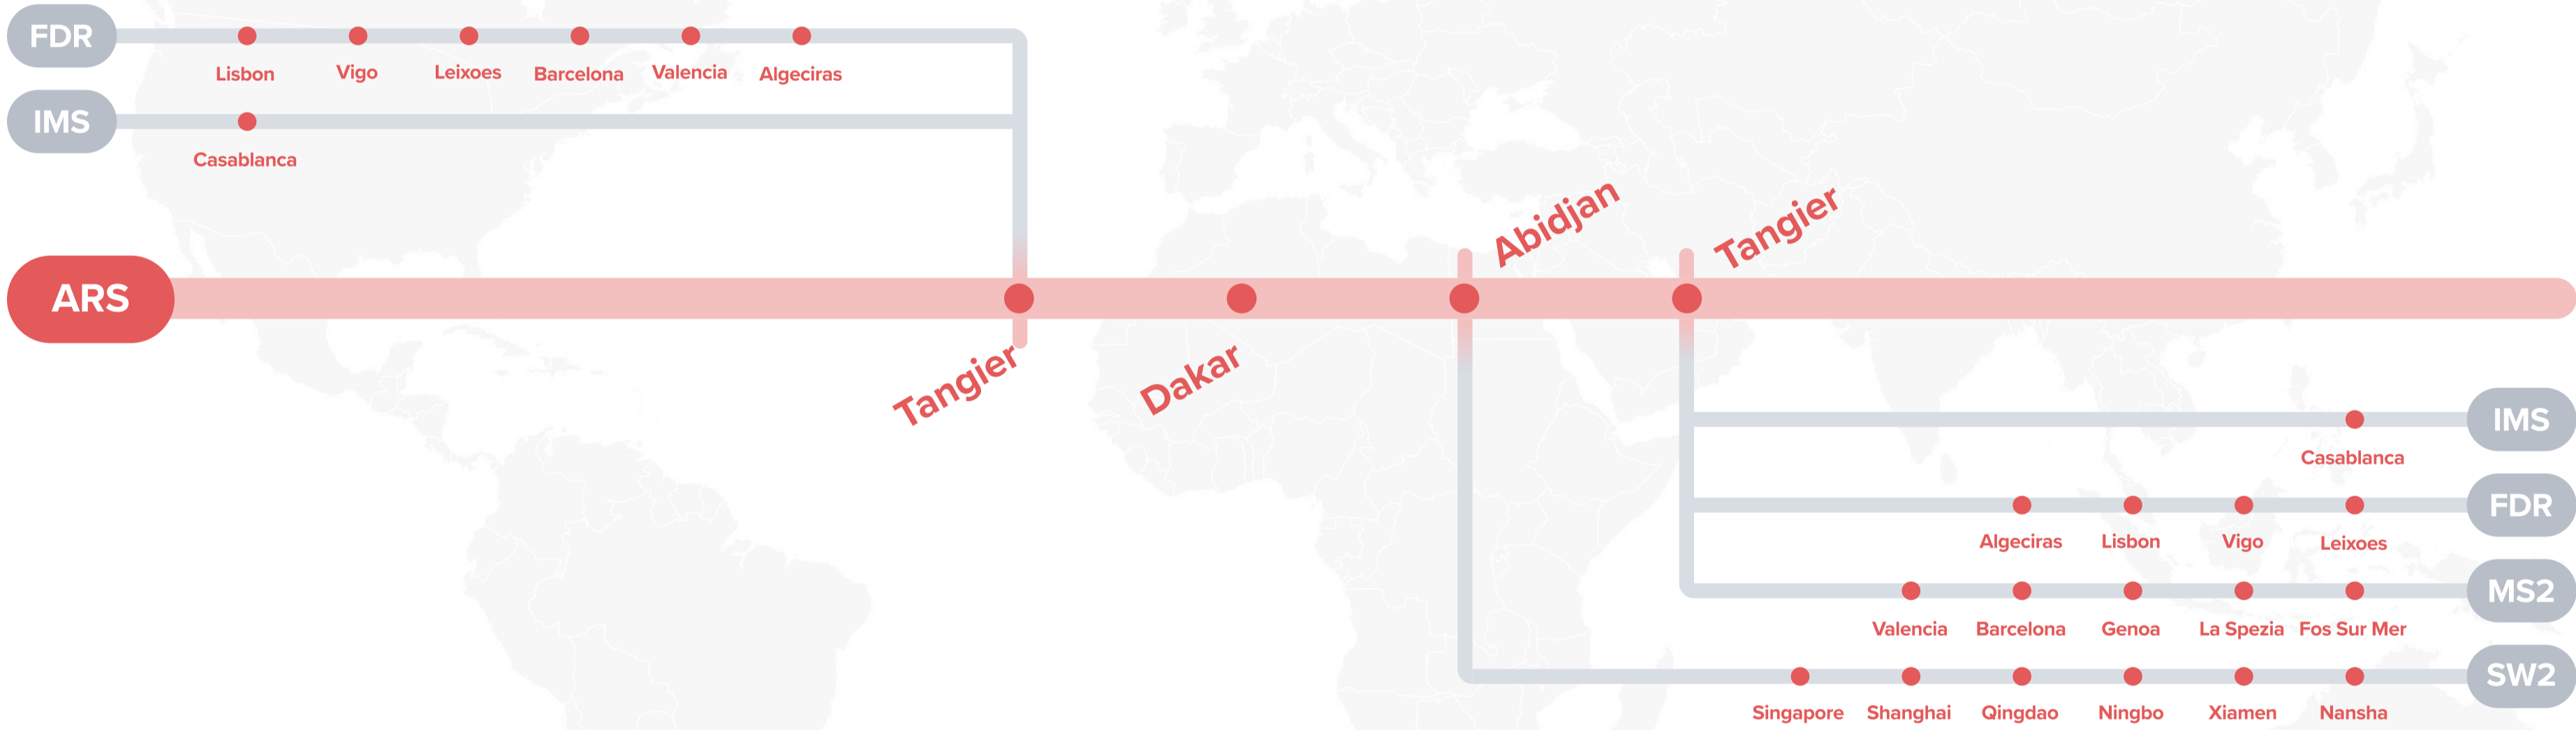

ARS

- Tangier
- Dakar
- Abidjan
- Tangier

SRX

- London Gateway
- Rotterdam
- Bremerhaven
- Algeciras
- Coega
- Durban
- Cape Town
- London Gateway

MAX

- Algeciras
- Tangier
- Dakar
- Tema
- Lekki
- Abidjan
- Algeciras

ARS: Africa Rainbow Service

SRX: South Africa Rainbow Service

ABC: Service Name

3 choices of services that provide extensive coverage of key ports to meet your direct connection needs across Africa and Europe.

Africa – Europe Connections

ARS: Africa Rainbow Service

FDR: Feeder

MS2: Mediterranean Pacific South 2

IMS: Intra Morocco Service

SW2: South West Africa 2

Africa – Europe Connections

SRX: South Africa Rainbow Service

7 choices of services that provide extensive coverage of key ports to meet your direct connection needs across Asia and Africa.

ONE Service Middle East – Africa Services

AIM

- Jebel Ali
- Mundra
- Hazira
- Nhava Sheva
- Colombo
- Durban
- Tema
- Tincan
- Apapa
- Capetown
- Durban
- Jebel Ali