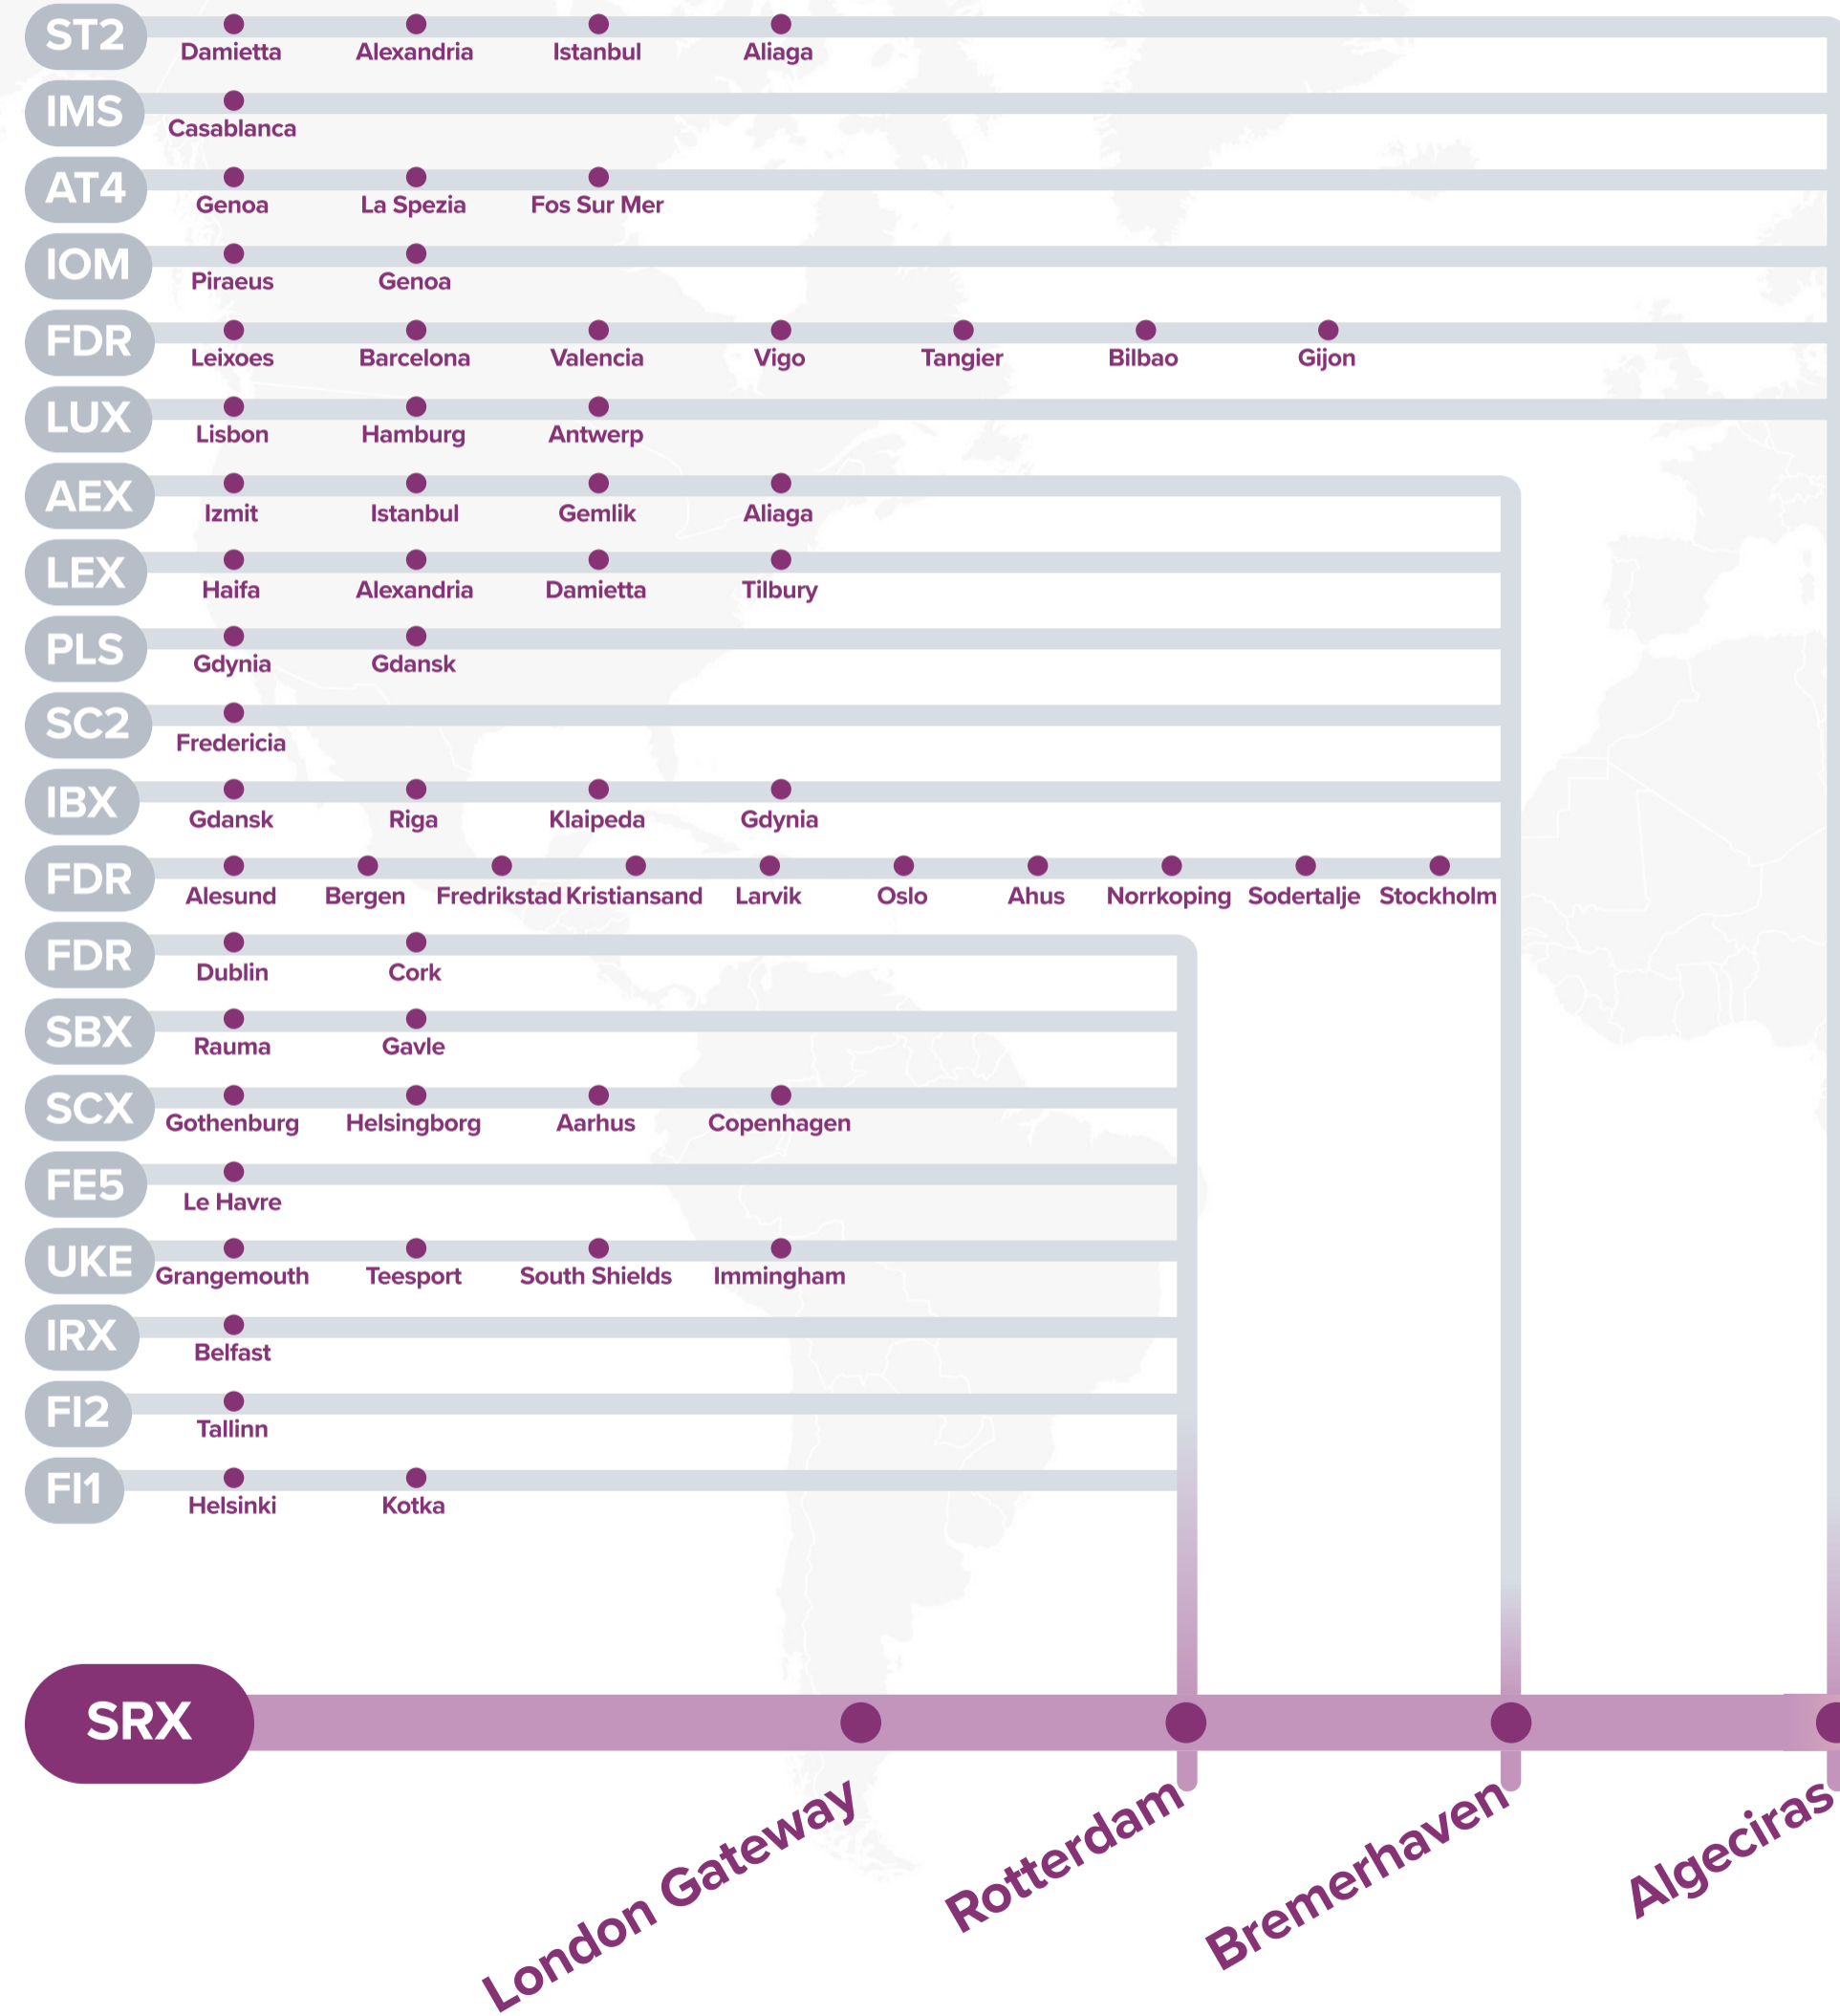

ARS

- Tangier
- Dakar
- Abidjan
- Tangier

SRX

- London Gateway
- Rotterdam
- Bremerhaven
- Algeciras
- Coega
- Durban
- Cape Town
- London Gateway

MAX

- Algeciras
- Tangier
- Dakar
- Tema
- Lekki
- Abidjan
- Algeciras

Africa – Europe Connections

ARS: Africa Rainbow Service

FDR: Feeder

MS2: Mediterranean Pacific South 2

IMS: Intra Morocco Service

SW2: South West Africa 2

Africa – Europe Connections

SRX: South Africa Rainbow Service

Americas - West Africa Connections

MAX: Mediterranean Africa Express

LUX: Latin East Coast Europe Express

WA1: West Africa 1

AT4: Transatlantic 4

SW2: South West Africa 2

SAS	SAC	EA2	EA3	EA4	WA1	SW2
• Kaohsiung	• Qingdao	• Shanghai	• Qingdao	• Shanghai	• Shanghai	• Shanghai
• Xiamen	• Shanghai	• Ningbo	• Shanghai	• Ningbo	• Ningbo	• Qingdao
• Hong Kong	• Ningbo	• Nansha	• Ningbo	• Nansha	• Nansha	• Ningbo
• Nansha	• Singapore	• Singapore	• Nansha	• Singapore	• Singapore	• Xiamen
• Shekou	• Durban	• Mombasa	• Singapore	• Port Klang	• Port Klang	• Nansha
• Singapore	• Singapore	• Dar Es Salaam	• Port Klang	• Dar Es Salaam	• Apapa	• Singapore
• Port Klang	• Shanghai	• Colombo	• Mombasa	• Port Klang	• Tincan	• Abidjan
• Durban	• Qingdao	• Shanghai	• Port Klang	• Singapore	• Onne	• Tema
• Cape Town			• Singapore	• Shanghai	• Tema	• Apapa
• Port Klang			• Nansha		• Lome	• Lekki
• Singapore			• Qingdao		• Port Klang	• Cotonou
• Hong Kong					• Singapore	• Abidjan
• Kaohsiung					• Shanghai	• Singapore
						• Shanghai

7 choices of services that provide extensive coverage of key ports to meet your direct connection needs across Asia and Africa.

ONE Service Middle East – Africa Services

AIM

- Jebel Ali
- Mundra
- Hazira
- Nhava Sheva
- Colombo
- Durban
- Tema
- Tincan
- Apapa
- Capetown
- Durban
- Jebel Ali