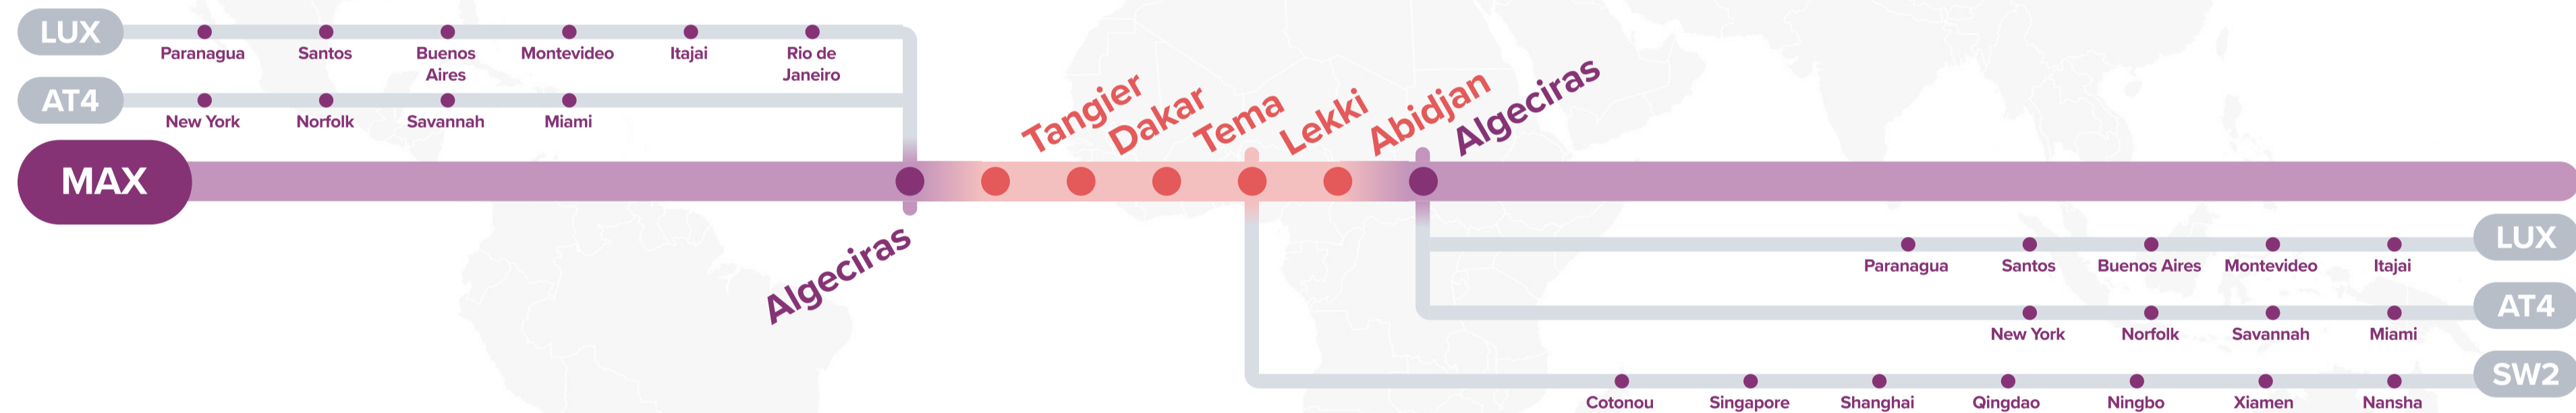

*via Truck to East London

**via Rail to Johannesburg & Pretoria

Coega*

Durban**

Capetown

London Gateway

Americas – South Africa Connections

SRX: South Africa Rainbow Service

LUX: Latin East Coast Europe Express
AT4: Transatlantic 4
AT1: Transatlantic 1
AT2: Transatlantic 2
AT3: Transatlantic 3

Europe / Asia - West Africa Connections

MAX: Mediterranean Africa Express

MS2: Mediterranean Pacific South 2 **AT4:** Transatlantic 4
IMS: Intra Morocco Service **IOM:** Indian Ocean Mediterranean
SRX: South Africa Rainbow Service **FDR:** Feeder
LUX: Latin East Coast Europe Express **SW2:** South West Africa 2

Americas - West Africa Connections

MAX: Mediterranean Africa Express

LUX: Latin East Coast Europe Express

WA1: West Africa 1

AT4: Transatlantic 4

SW2: South West Africa 2

SAS	SAC	EA2	EA3	EA4	WA1	SW2
• Kaohsiung	• Qingdao	• Shanghai	• Qingdao	• Shanghai	• Shanghai	• Shanghai
• Xiamen	• Shanghai	• Ningbo	• Shanghai	• Ningbo	• Ningbo	• Qingdao
• Hong Kong	• Ningbo	• Nansha	• Ningbo	• Nansha	• Nansha	• Ningbo
• Nansha	• Singapore	• Singapore	• Nansha	• Singapore	• Singapore	• Xiamen
• Shekou	• Durban	• Mombasa	• Singapore	• Port Klang	• Port Klang	• Nansha
• Singapore	• Singapore	• Dar Es Salaam	• Port Klang	• Dar Es Salaam	• Apapa	• Singapore
• Port Klang	• Shanghai	• Colombo	• Mombasa	• Port Klang	• Tincan	• Abidjan
• Durban	• Qingdao	• Shanghai	• Port Klang	• Singapore	• Onne	• Tema
• Cape Town			• Singapore	• Shanghai	• Tema	• Apapa
• Port Klang			• Nansha		• Lome	• Lekki
• Singapore			• Qingdao		• Port Klang	• Cotonou
• Hong Kong					• Singapore	• Abidjan
• Kaohsiung					• Shanghai	• Singapore
						• Shanghai

7 choices of services that provide extensive coverage of key ports to meet your direct connection needs across Asia and Africa.

ONE Service Middle East – Africa Services

AIM

- Jebel Ali
- Mundra
- Hazira
- Nhava Sheva
- Colombo
- Durban
- Tema
- Tincan
- Apapa
- Capetown
- Durban
- Jebel Ali