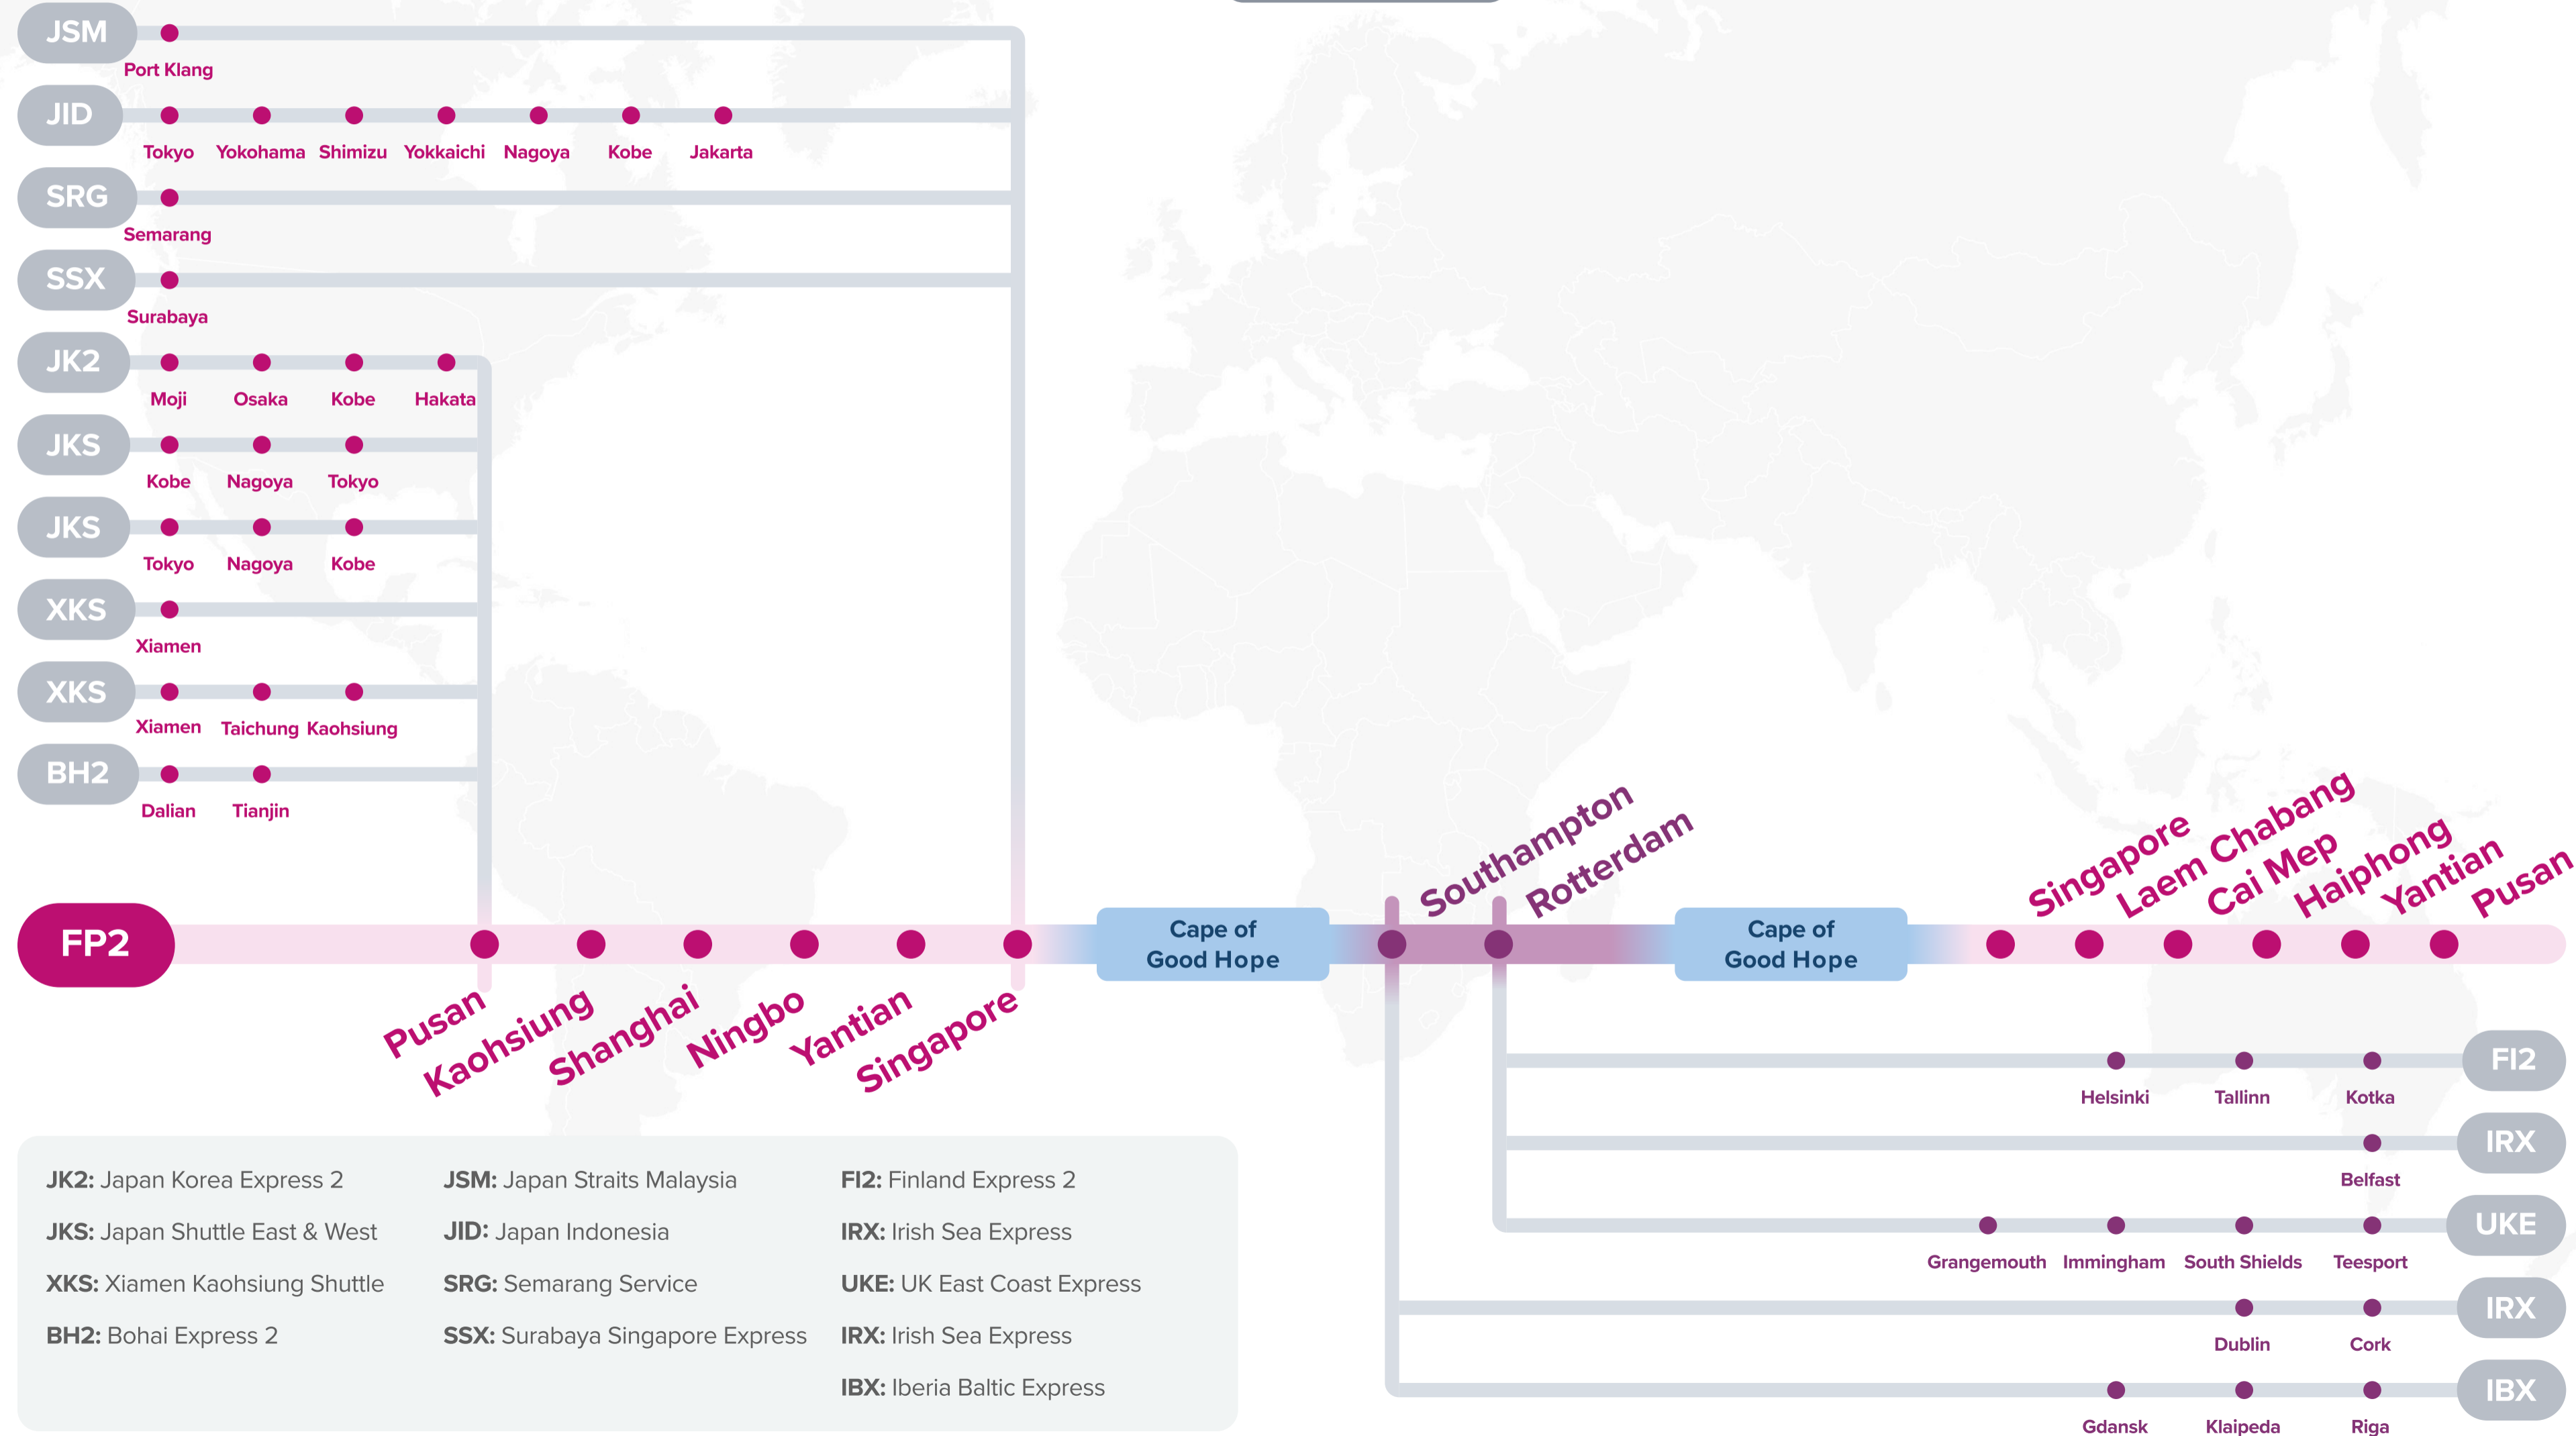

Asia – North Europe Service (via CoGH)

FP2: Far East Pacific 2

Westbound