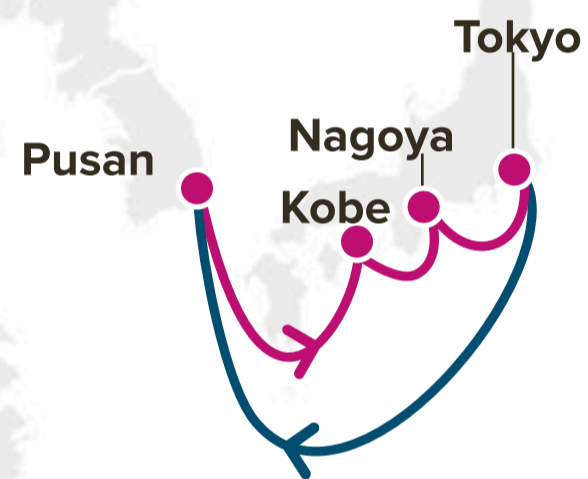

IRX: Irish Sea Express

IBC: Iberia Europe Service

CU3/4: Calcutta Express 3/4

TUT: Tuticorin Service

BA2: Bangladesh Service 2

IGS: India Gulf Service

ICE: India Coastal Express

Service Features

- Seamless connection between Japan and Pusan connecting onto Premier Alliance Services.

Port Rotation

(Terminals are subject to change)

ORIGIN	CODE	ETA	ETD	TERMINAL
PUSAN	PUS	FRI	SUN	HANJIN BUSAN NEW PORT COMPANY(HJNC)
KOBE	UKB	MON	TUE	ROKKO ISLAND C-67
NAGOYA	NGO	WED	WED	TOBISHIMA CONTAINER BERTH (TCB)
TOKYO	TYO	THU	SAT	OHI NO.3-4 TERMINAL
PUSAN	PUS	MON	TUE	HANJIN BUSAN NEW PORT COMPANY(HJNC)