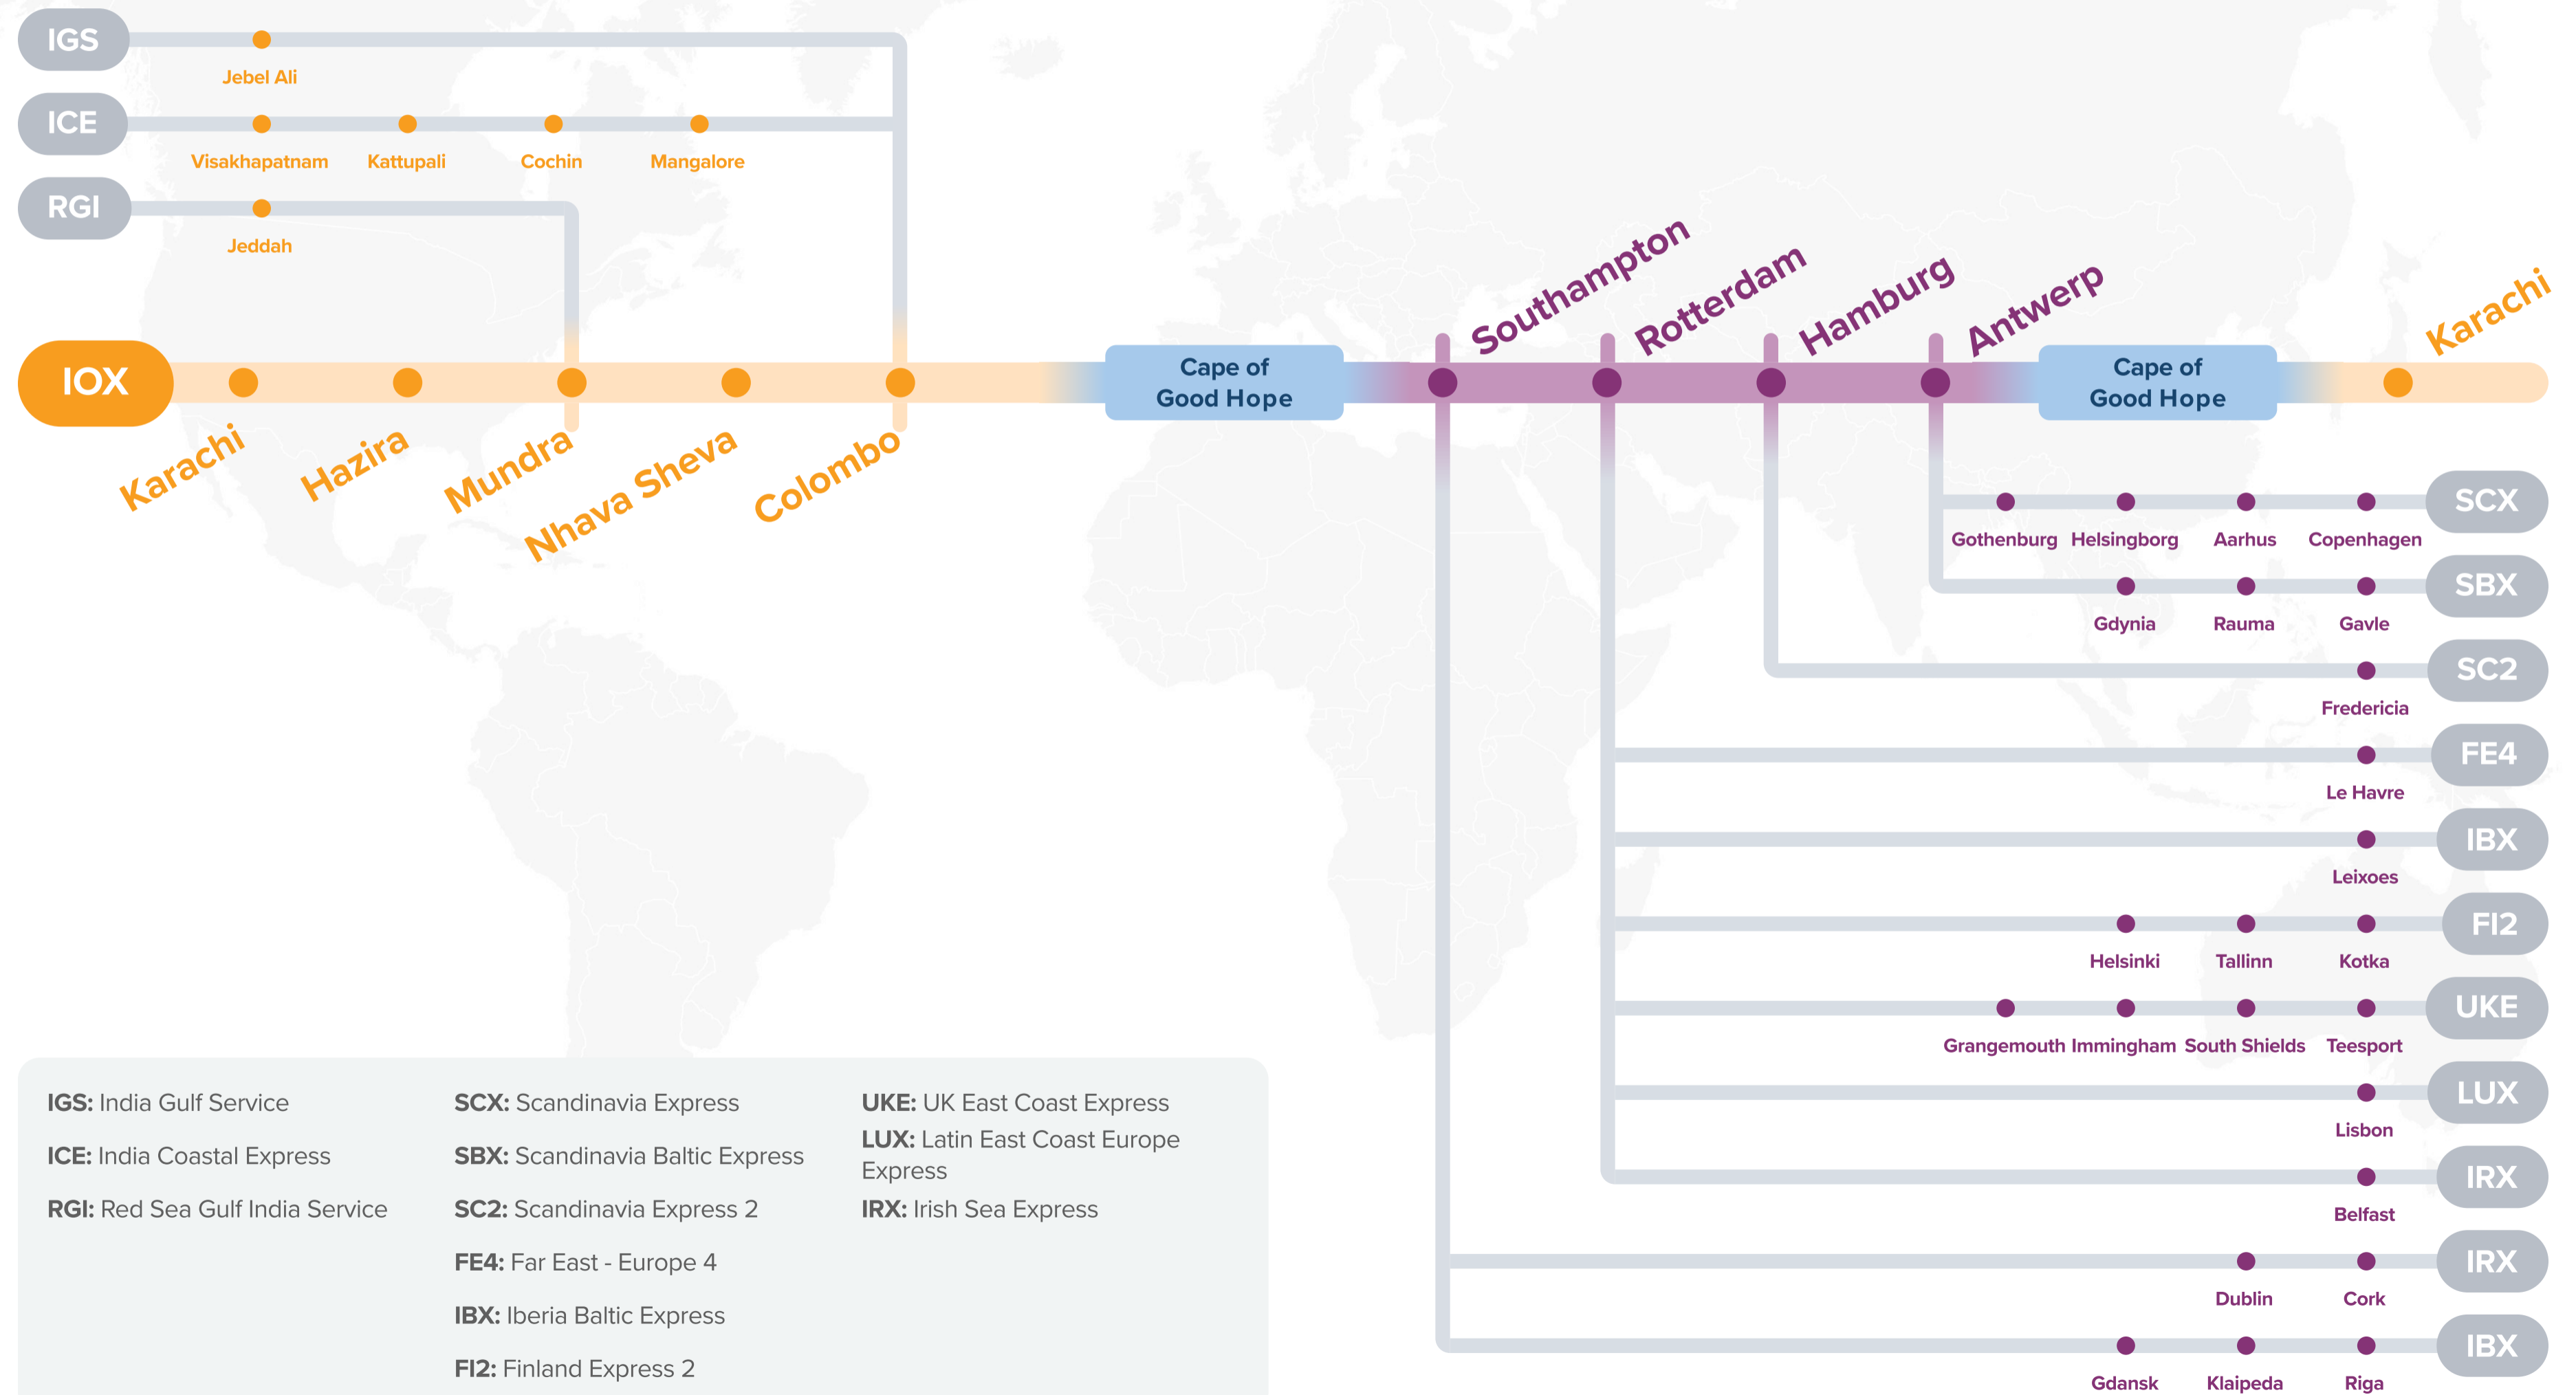

Asia – North Europe Service (via CoGH)

IOX: Indian Ocean Express

Westbound

- **IGS:** India Gulf Service
- **ICE:** India Coastal Express
- **RGI:** Red Sea Gulf India Service
- **SCX:** Scandinavia Express
- **SBX:** Scandinavia Baltic Express
- **SC2:** Scandinavia Express 2
- **FE4:** Far East - Europe 4
- **IBX:** Iberia Baltic Express
- **FI2:** Finland Express 2
- **UKE:** UK East Coast Express
- **LUX:** Latin East Coast Europe Express
- **IRX:** Irish Sea Express