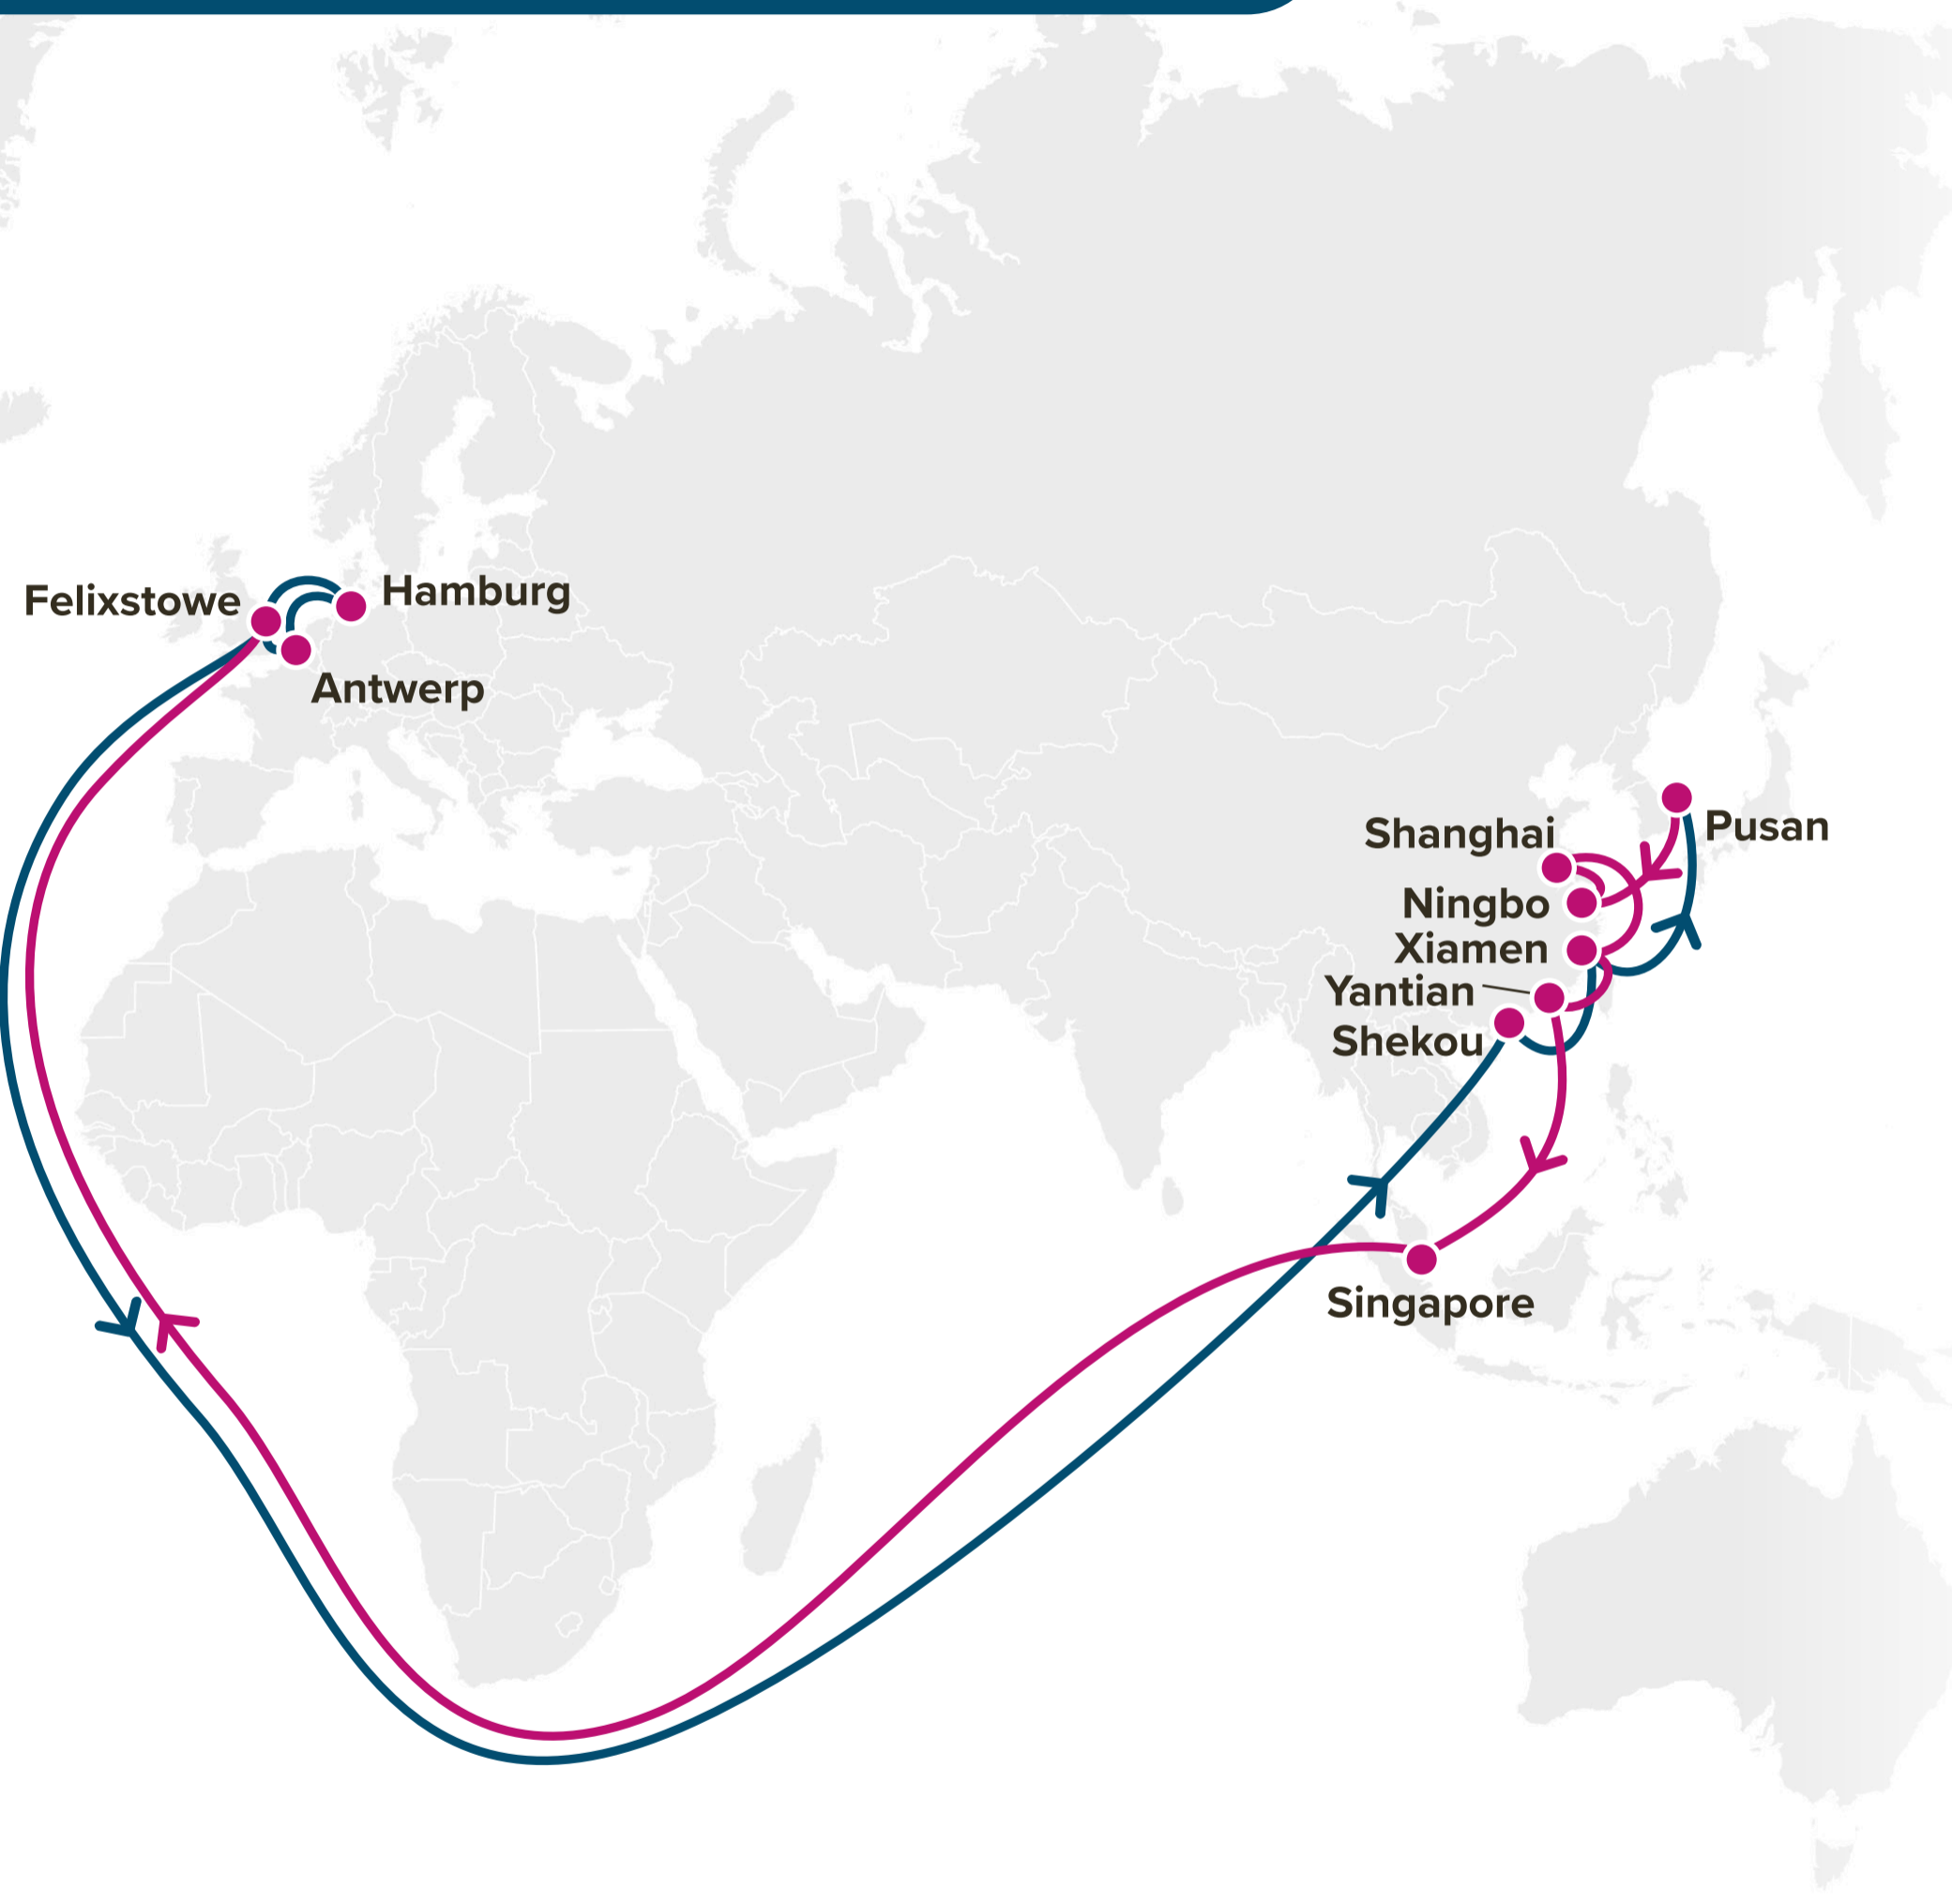

WESTBOUND ←
EASTBOUND →

Service Features

- Express service from China and Southeast Asia to Le Havre.
- Competitive transit from Antwerp and Le Havre to China and Southeast Asia.

Port Rotation

(Terminals are subject to change)

Asia – North Europe Service (via CoGH)

FE5: Far East – Europe 5 Westbound

JID: Japan Indonesia
SRG: Semarang Service
SSX: Surabaya Singapore Express
JSM: Japan Straits Malaysia

Asia – North Europe Service (via CoGH)

FE5: Far East – Europe 5 Eastbound

WESTBOUND ←
EASTBOUND →

Service Features

- Comprehensive coverage of ports across Northern Europe
- Direct access to Port Klang and Southeast Asia major ports

Port Rotation