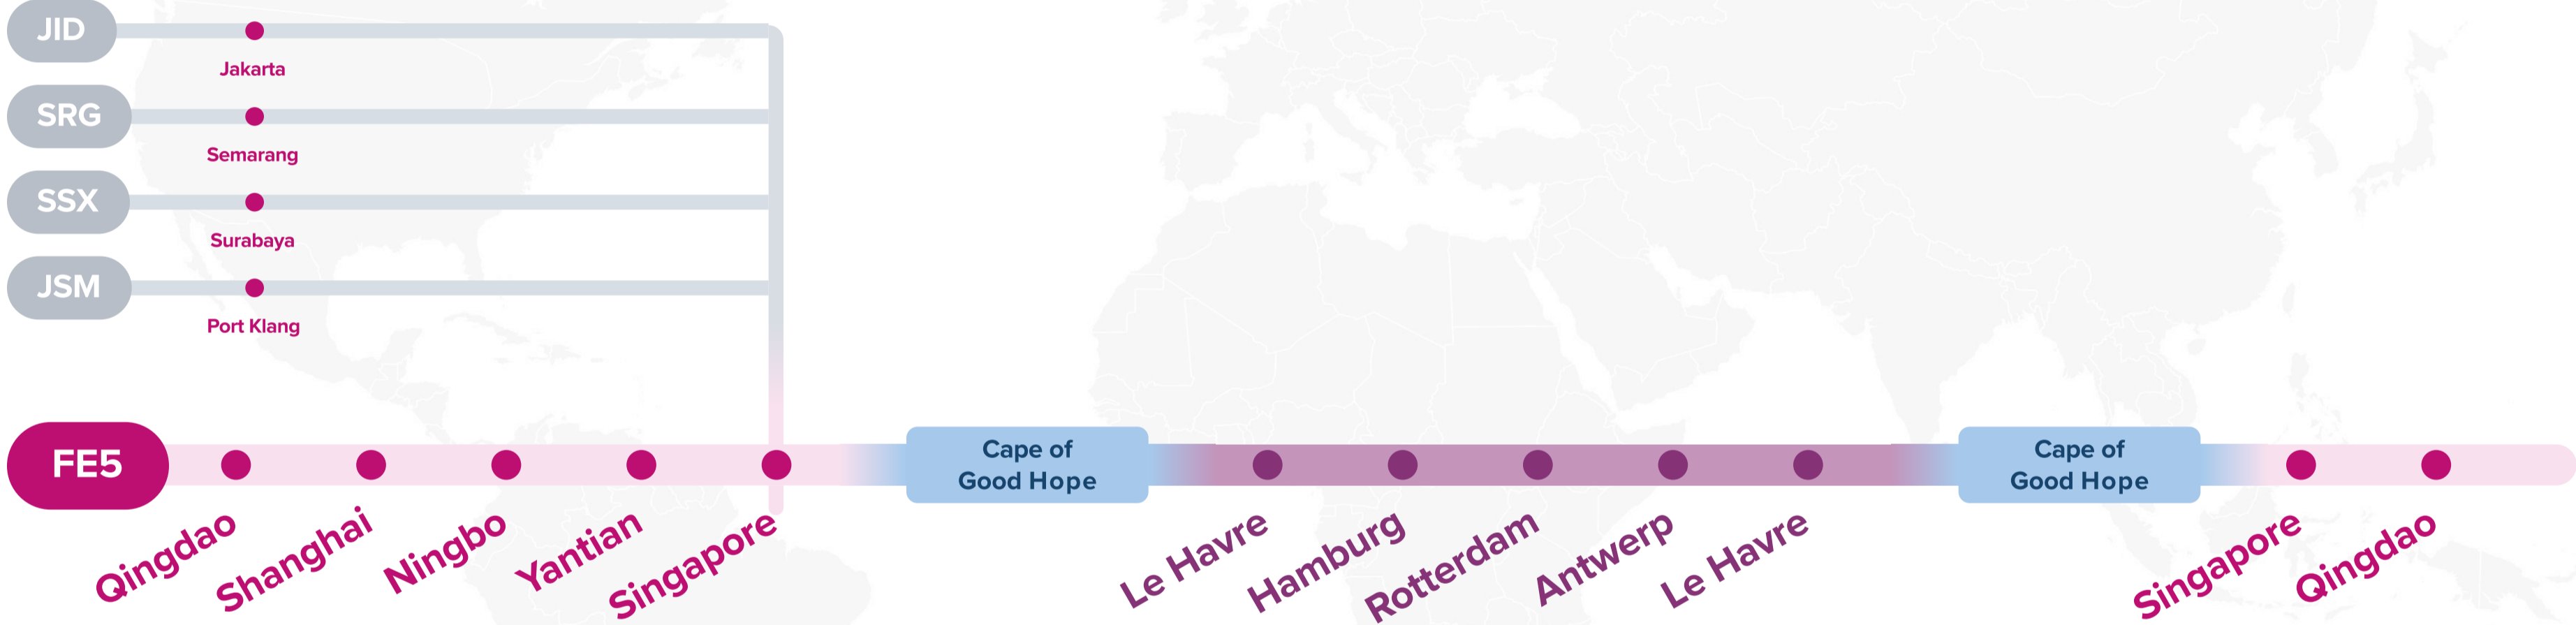

Asia – North Europe Service (via CoGH)

FE5: Far East – Europe 5 Westbound

JID: Japan Indonesia
SRG: Semarang Service
SSX: Surabaya Singapore Express
JSM: Japan Straits Malaysia