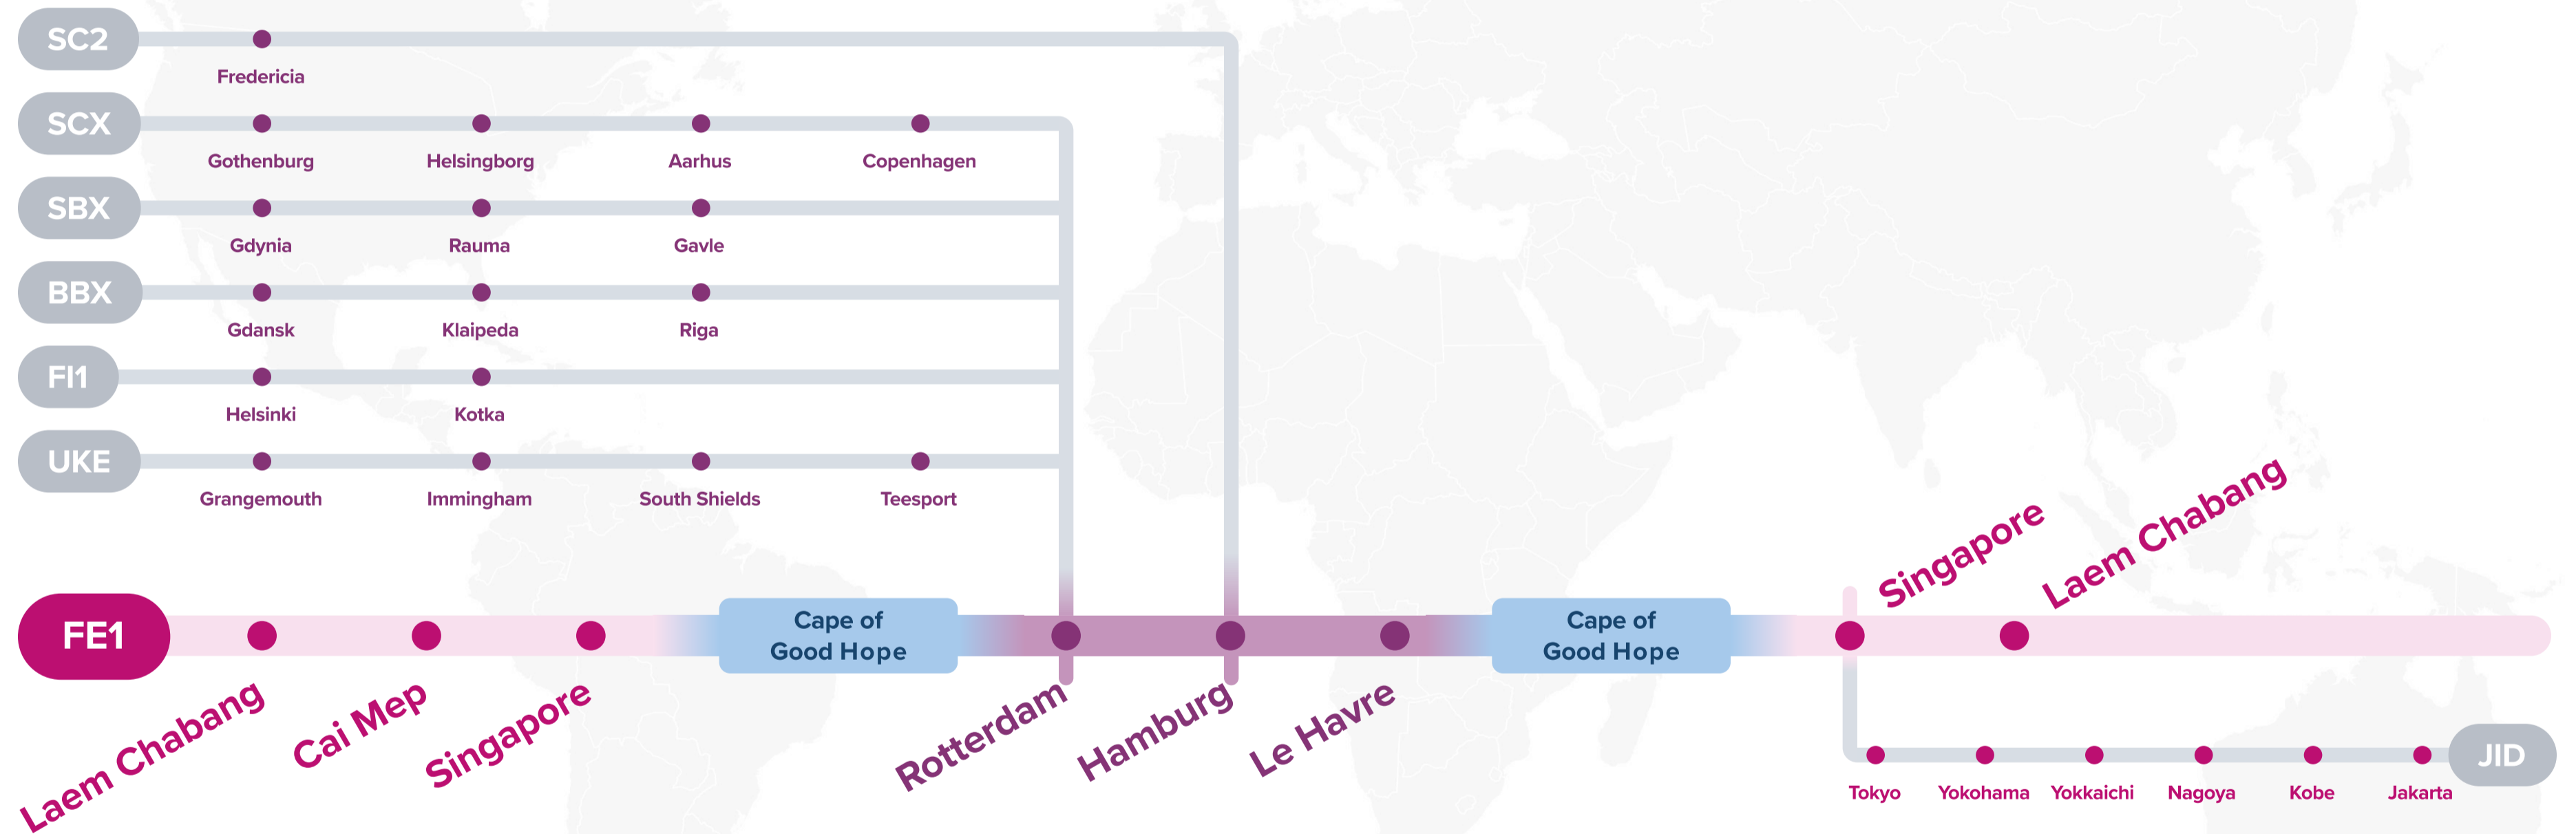

Transit Time

W/B	RTM	HAM	LEH	E/B	SIN	LCH	CMP
LCH	38	43	51	RTM	45	49	53
CMP	34	39	47	HAM	41	45	49
SIN	31	36	44	LEH	33	37	41

Asia – North Europe Service (via CoGH)

FE1: Far East – Europe 1 Westbound

JID: Japan Indonesia

IRX: Irish Sea Express

FI1: Finland Express 1

SRG: Semarang Service

IBX: Iberia Baltic Express

UKE: UK East Coast Express

SSX: Surabaya Singapore Express

SCX: Scandinavia Express

JSM: Japan Straits Malaysia

SBX: Scandinavia Baltic Express

Asia – North Europe Service (via CoGH)

FE1: Far East – Europe 1 Eastbound

SC2: Scandinavia Express 2 **BBX:** Baltic Bridge Express **JID:** Japan Indonesia
SCX: Scandinavia Express **F11:** Finland Express 1
SBX: Scandinavia Baltic Express **UKE:** UK East Coast Express

WESTBOUND ←
EASTBOUND →

Service Features

- Direct service from East Asia Hubs into United Kingdom and Benelux gateways.
- Express connection into United Kingdom.
- Direct Thailand and Vietnam connection from Northern Europe.