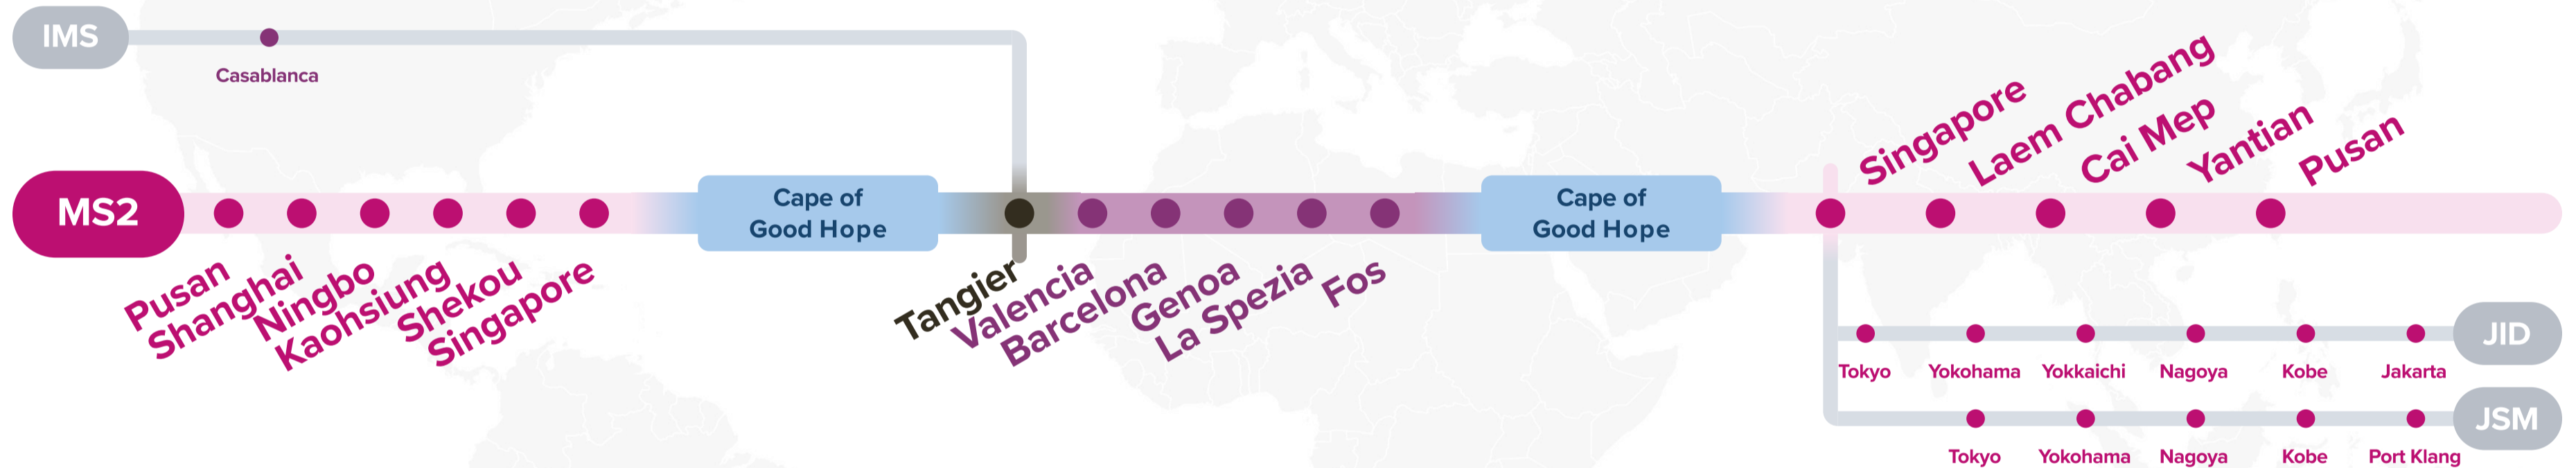

Asia – Mediterranean Service (via CoGH)

MS2: Mediterranean Pacific South 2

Westbound

JSM: Japan Straits Malaysia
JID: Japan Indonesia
SRG: Semarang Service
SSX: Surabaya Singapore Express

JK2: Japan Korea Express 2
JKS: Japan Shuttle East & West
BH2: Bohai Express 2
XKS: Xiamen Kaohsiung Shuttle

AS1: Aegean Spain 1
IMS: Intra Morocco Service

Asia – Mediterranean Service (via CoGH)

MS2: Mediterranean Pacific South 2

Eastbound

IMS: Intra Morocco Service

JID: Japan Indonesia

JSM: Japan Straits Malaysia

Eastbound

WESTBOUND ←
EASTBOUND →

Service Features

- Dedicated service connection West India, Pakistan with West, East Mediterranean ports directly.

Port Rotation

(Terminals are subject to change)

ORIGIN	CODE	ETA	ETD	TERMINAL
NHAVA SHEVA	NSA	FRI	SAT	BHARAT MUMBAI CONTAINER TERMINALS (PSA)
KARACHI	KHI	MON	MON	SOUTH ASIA PAKISTAN TERMINALS
MUNDRA	MUN	TUE	WED	ADANI INTERNATIONAL CONTAINER TERMINAL (CT3)
ALGECIRAS	ALG	MON	TUE	TOTAL TERMINAL INTERNATIONAL ALGECIRAS
VALENCIA	VLC	WED	FRI	APM TERMINALS VALENCIA
BARCELONA	BCN	SAT	SUN	APM TERMINALS BARCELONA
GENOA	GOA	MON	WED	VOLTRI TERMINAL EUROPE (VTE-PSA)
PIRAEUS	PIR	SAT	MON	PIRAEUS CONTAINER TERMINAL (PCT)
ALGECIRAS	ALG	THU	FRI	TOTAL TERMINAL INTERNATIONAL ALGECIRAS
KARACHI	KHI	THU	THU	SOUTH ASIA PAKISTAN TERMINALS
MUNDRA	MUN	FRI	SAT	ADANI INTERNATIONAL CONTAINER TERMINAL (CT3)
NHAVA SHEVA	NSA	SUN	SAT	BHARAT MUMBAI CONTAINER TERMINALS (PSA)

AD1: Adriatic Service 1

EMA: East Mediterranean America

Your Number **ONE** Shipping Partner

Connecting the
East and the West

Ocean Network Express Pte. Ltd.
7 Straits View, #16-01 Marina One East Tower, Singapore 018936
www.one-line.com