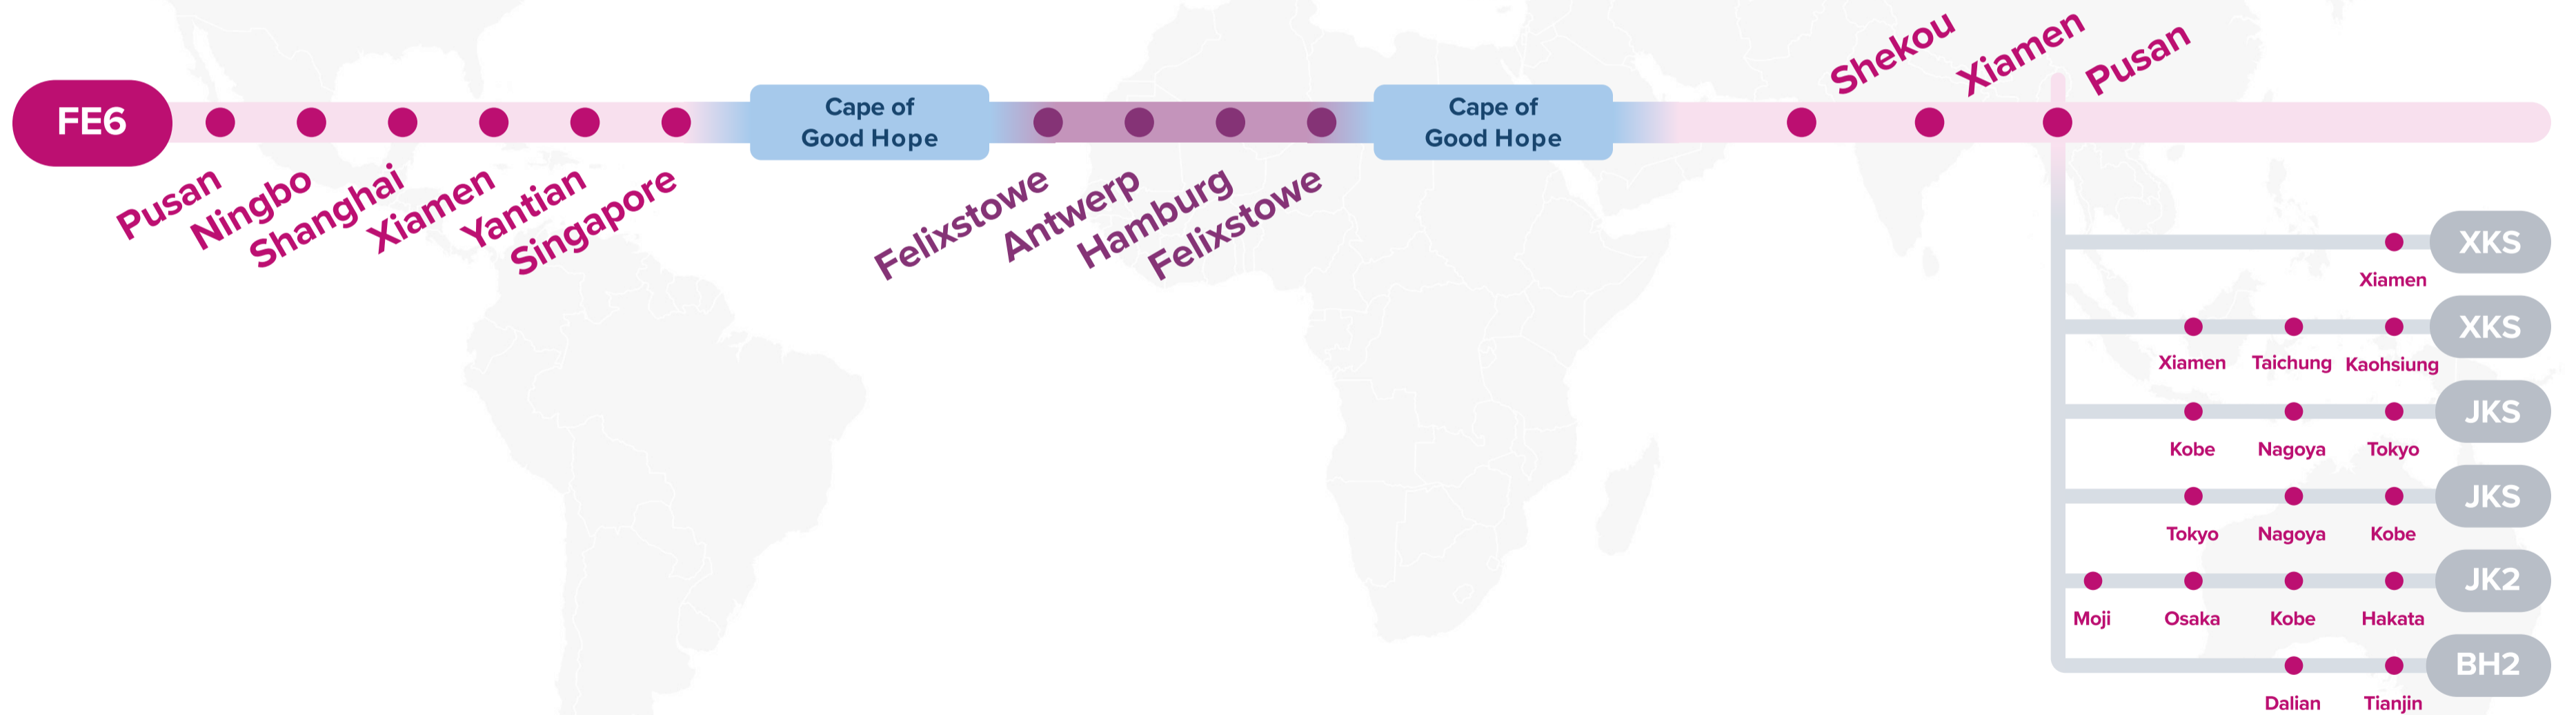

FE5: Far East – Europe 5 Eastbound

WESTBOUND ←
EASTBOUND →

Service Features

- Comprehensive coverage of ports across Northern Europe
- Direct access to Port Klang and Southeast Asia major ports

Port Rotation

Asia – North Europe Service (via CoGH)

FE6: Far East – Europe 6 Westbound

JID: Japan Indonesia

BH2: Bohai Express 2

SRG: Semarang Service

SSX: Surabaya Singapore Express

JSM: Japan Straits Malaysia

Asia – North Europe Service (via CoGH)

FE6: Far East – Europe 6 Eastbound

XKS: Xiamen Kaohsiung Shuttle

JKS: Japan Shuttle East & West

JK2: Japan Korea Express 2

BH2: Bohai Express 2

WESTBOUND ←
EASTBOUND →

Service Features

- Comprehensive coverage connecting West India, Sri Lanka, Pakistan to North Europe
- The transshipment service via Colombo would serve your shipment needs from the East India and Bangladesh