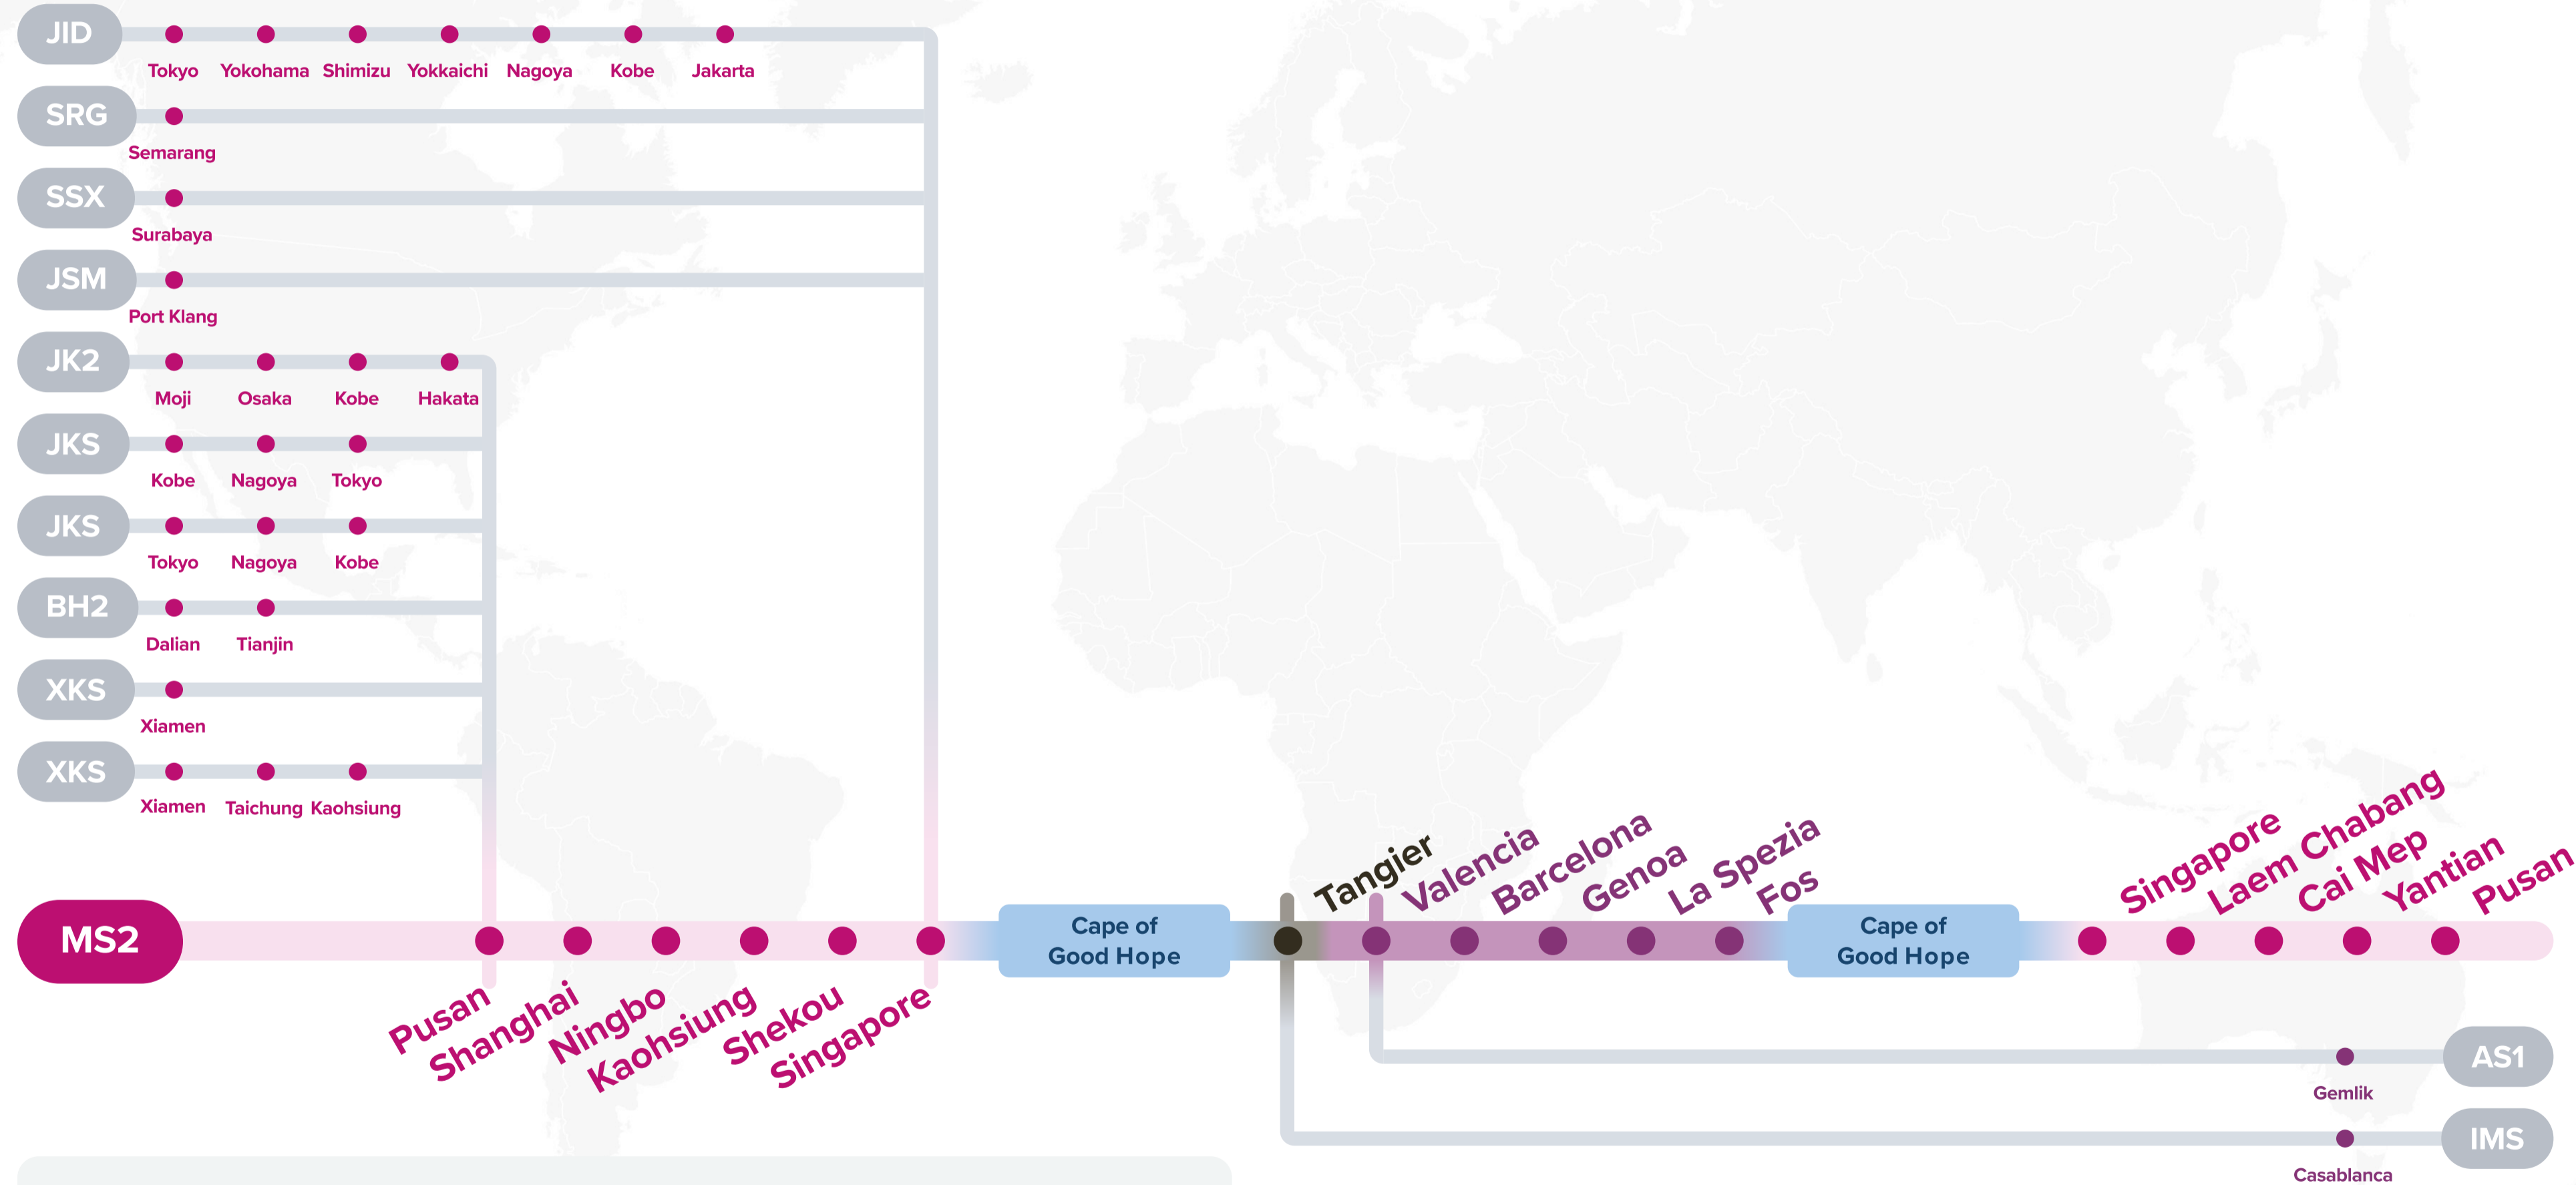

Asia – Mediterranean Service (via CoGH)

MS2: Mediterranean Pacific South 2

Westbound

JSM: Japan Straits Malaysia
JID: Japan Indonesia
SRG: Semarang Service
SSX: Surabaya Singapore Express

JK2: Japan Korea Express 2
JKS: Japan Shuttle East & West
BH2: Bohai Express 2
XKS: Xiamen Kaohsiung Shuttle

AS1: Aegean Spain 1
IMS: Intra Morocco Service