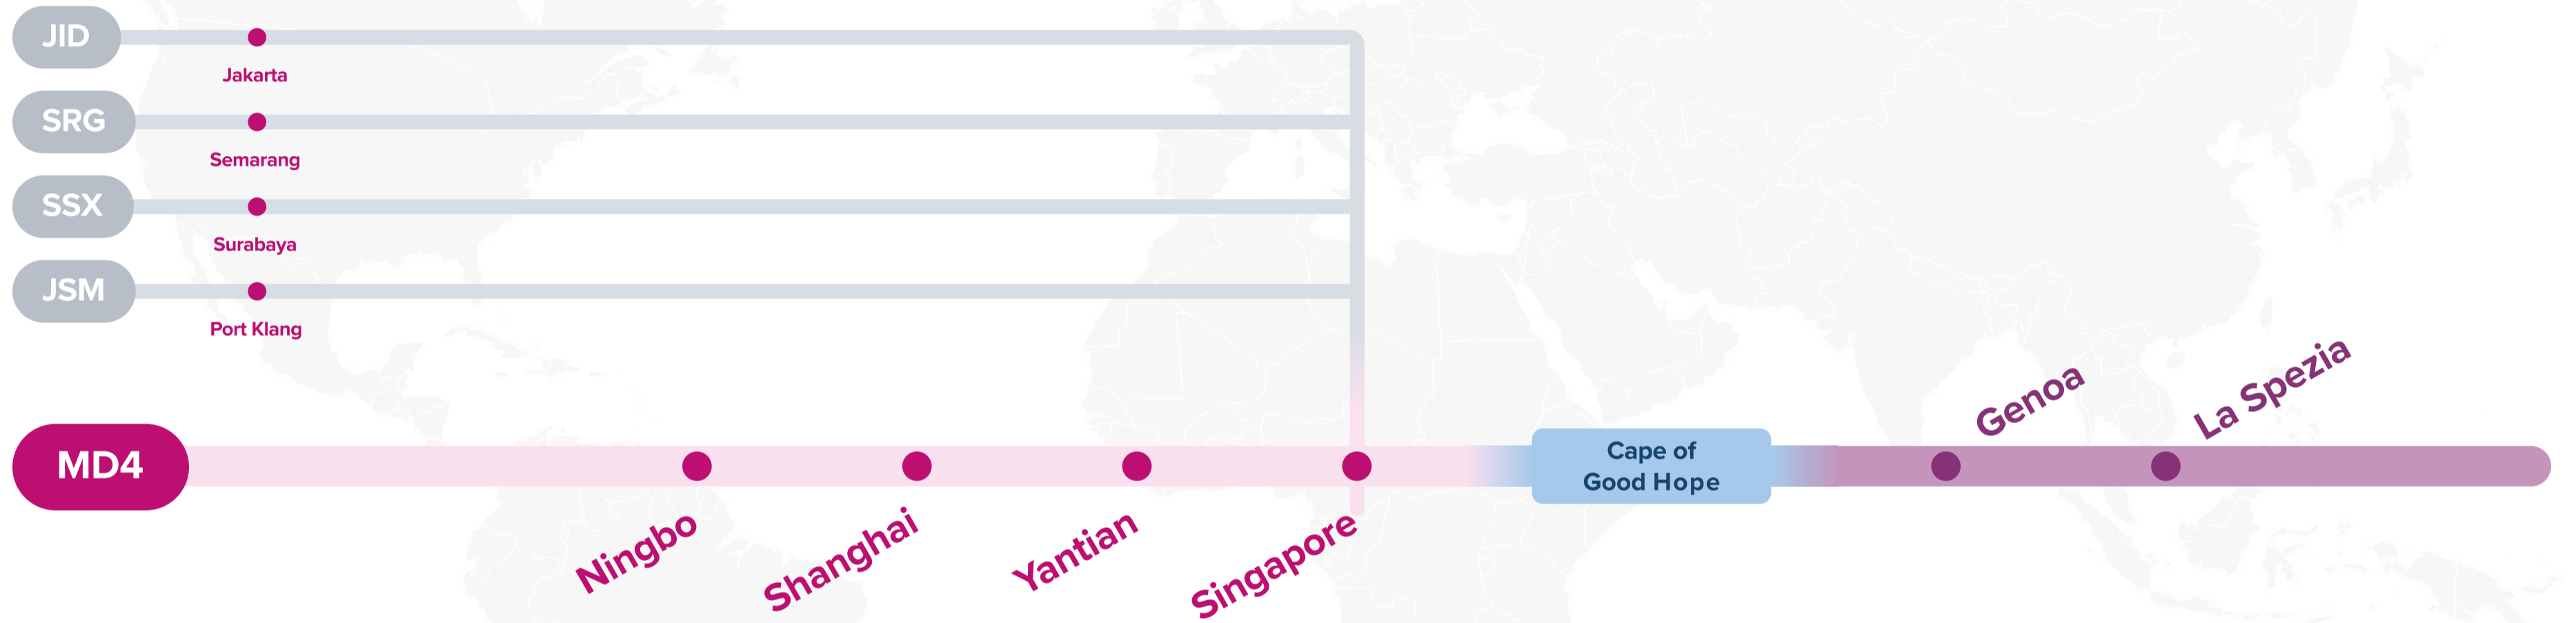

Asia – Mediterranean Service (via CoGH)

MD3: Mediterranean 3

Eastbound

BT1: Black Sea Türkiye Service
BT2: Black Sea Türkiye Service 2
BT3: Black Sea Türkiye Service 3
IGX: Intra-Greece Express

WESTBOUND ←

Transit Time

W/B	GOA	SPE
NGB	46	48
SHA	43	45
YTN	39	41
SIN	33	35

Asia – Mediterranean Service (via CoGH)

MD4: Mediterranean 4

Westbound

JID: Japan Indonesia

SRG: Semarang Service

SSX: Surabaya Singapore Express

Eastbound

WESTBOUND ←
EASTBOUND →

Service Features

- Dedicated service connection West India, Pakistan with West, East Mediterranean ports directly.

Port Rotation

(Terminals are subject to change)

ORIGIN	CODE	ETA	ETD	TERMINAL
NHAVA SHEVA	NSA	FRI	SAT	BHARAT MUMBAI CONTAINER TERMINALS (PSA)
KARACHI	KHI	MON	MON	SOUTH ASIA PAKISTAN TERMINALS
MUNDRA	MUN	TUE	WED	ADANI INTERNATIONAL CONTAINER TERMINAL (CT3)
ALGECIRAS	ALG	MON	TUE	TOTAL TERMINAL INTERNATIONAL ALGECIRAS
VALENCIA	VLC	WED	FRI	APM TERMINALS VALENCIA
BARCELONA	BCN	SAT	SUN	APM TERMINALS BARCELONA
GENOA	GOA	MON	WED	VOLTRI TERMINAL EUROPE (VTE-PSA)
PIRAEUS	PIR	SAT	MON	PIRAEUS CONTAINER TERMINAL (PCT)
ALGECIRAS	ALG	THU	FRI	TOTAL TERMINAL INTERNATIONAL ALGECIRAS
KARACHI	KHI	THU	THU	SOUTH ASIA PAKISTAN TERMINALS
MUNDRA	MUN	FRI	SAT	ADANI INTERNATIONAL CONTAINER TERMINAL (CT3)
NHAVA SHEVA	NSA	SUN	SAT	BHARAT MUMBAI CONTAINER TERMINALS (PSA)

AD1: Adriatic Service 1

EMA: East Mediterranean America

Your Number **ONE** Shipping Partner

Connecting the
East and the West

Ocean Network Express Pte. Ltd.
7 Straits View, #16-01 Marina One East Tower, Singapore 018936
www.one-line.com