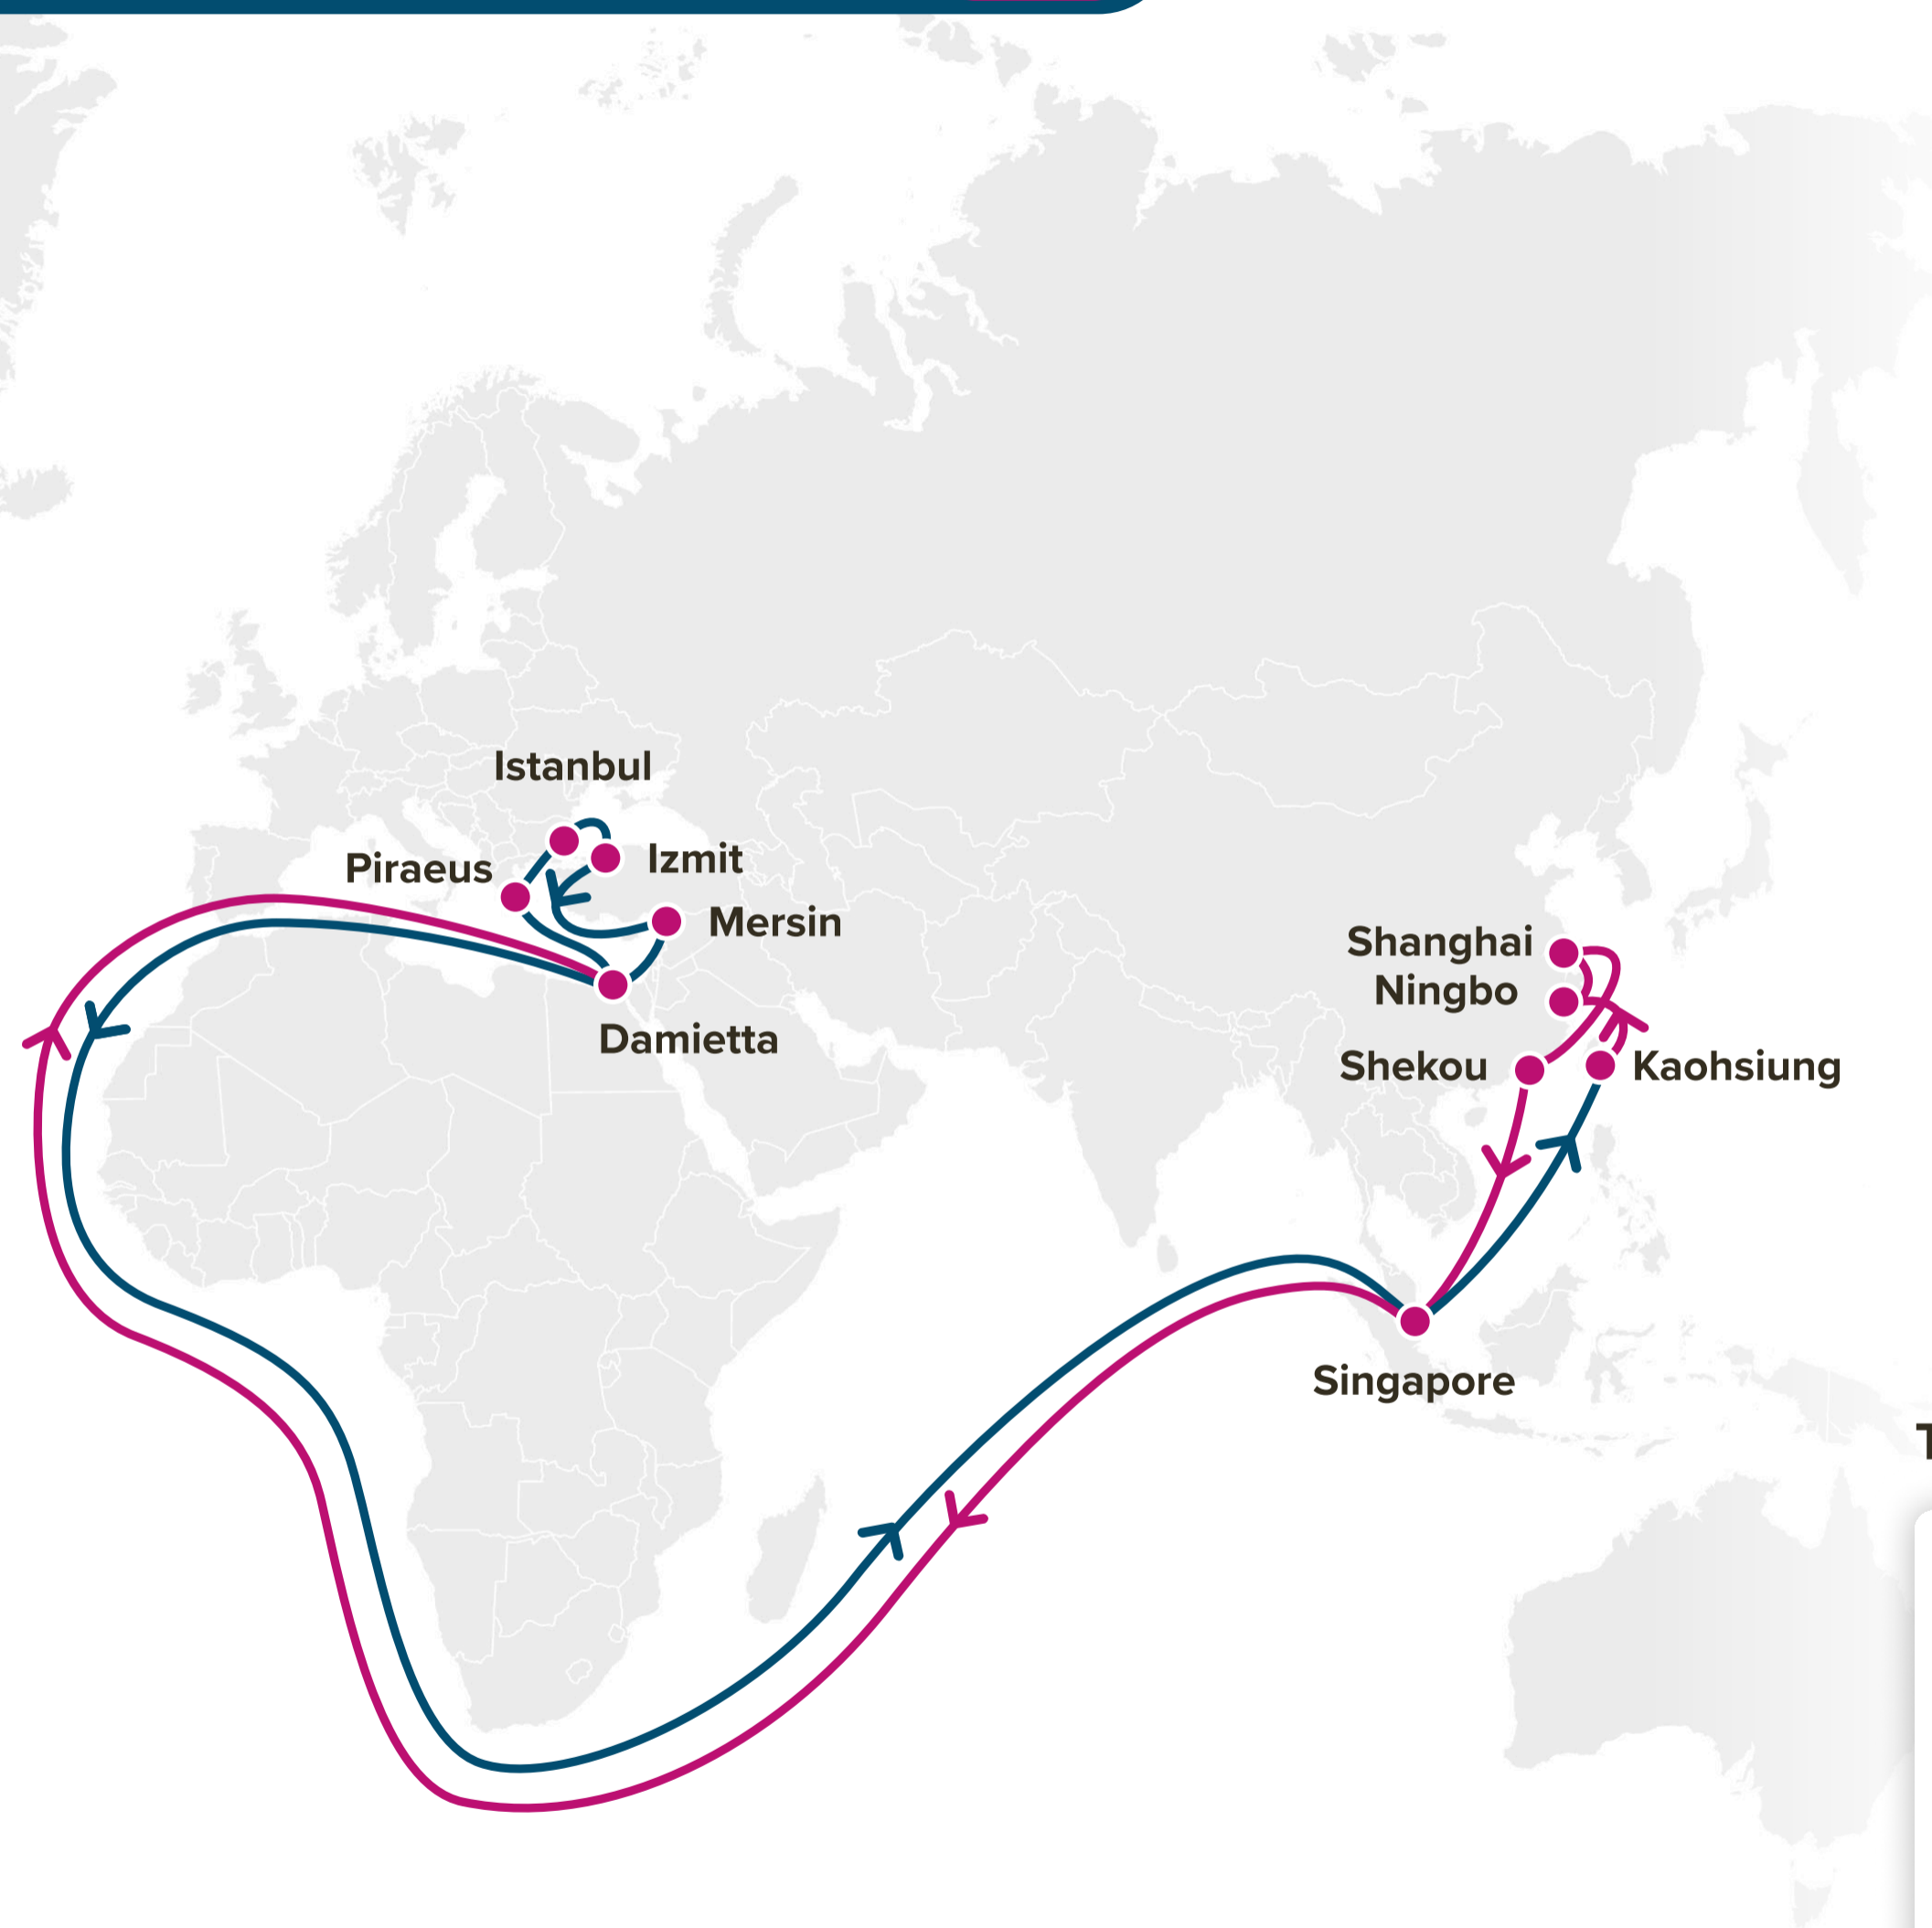

Transit Time

W/B	PUS	E/B	XMN
XMN	3	PUS	3

EASTBOUND →
WESTBOUND ←

Service Features

- Seamless connection between Kaohsiung and Pusan connecting onto Premier Alliance Services.

Port Rotation

(Terminals are subject to change)

Transit Time

E/B	PUS	W/B	XMN	TXG	KHH
XMN	7	PUS	4	5	6
TXG	6				
KHH	4				

WESTBOUND ←
EASTBOUND →

Service Features

- ☐ Direct service into Egypt, Greece and Eastern Mediterranean ports.
- ☐ Direct service from Eastern Mediterranean and Egypt to Singapore and Far East.