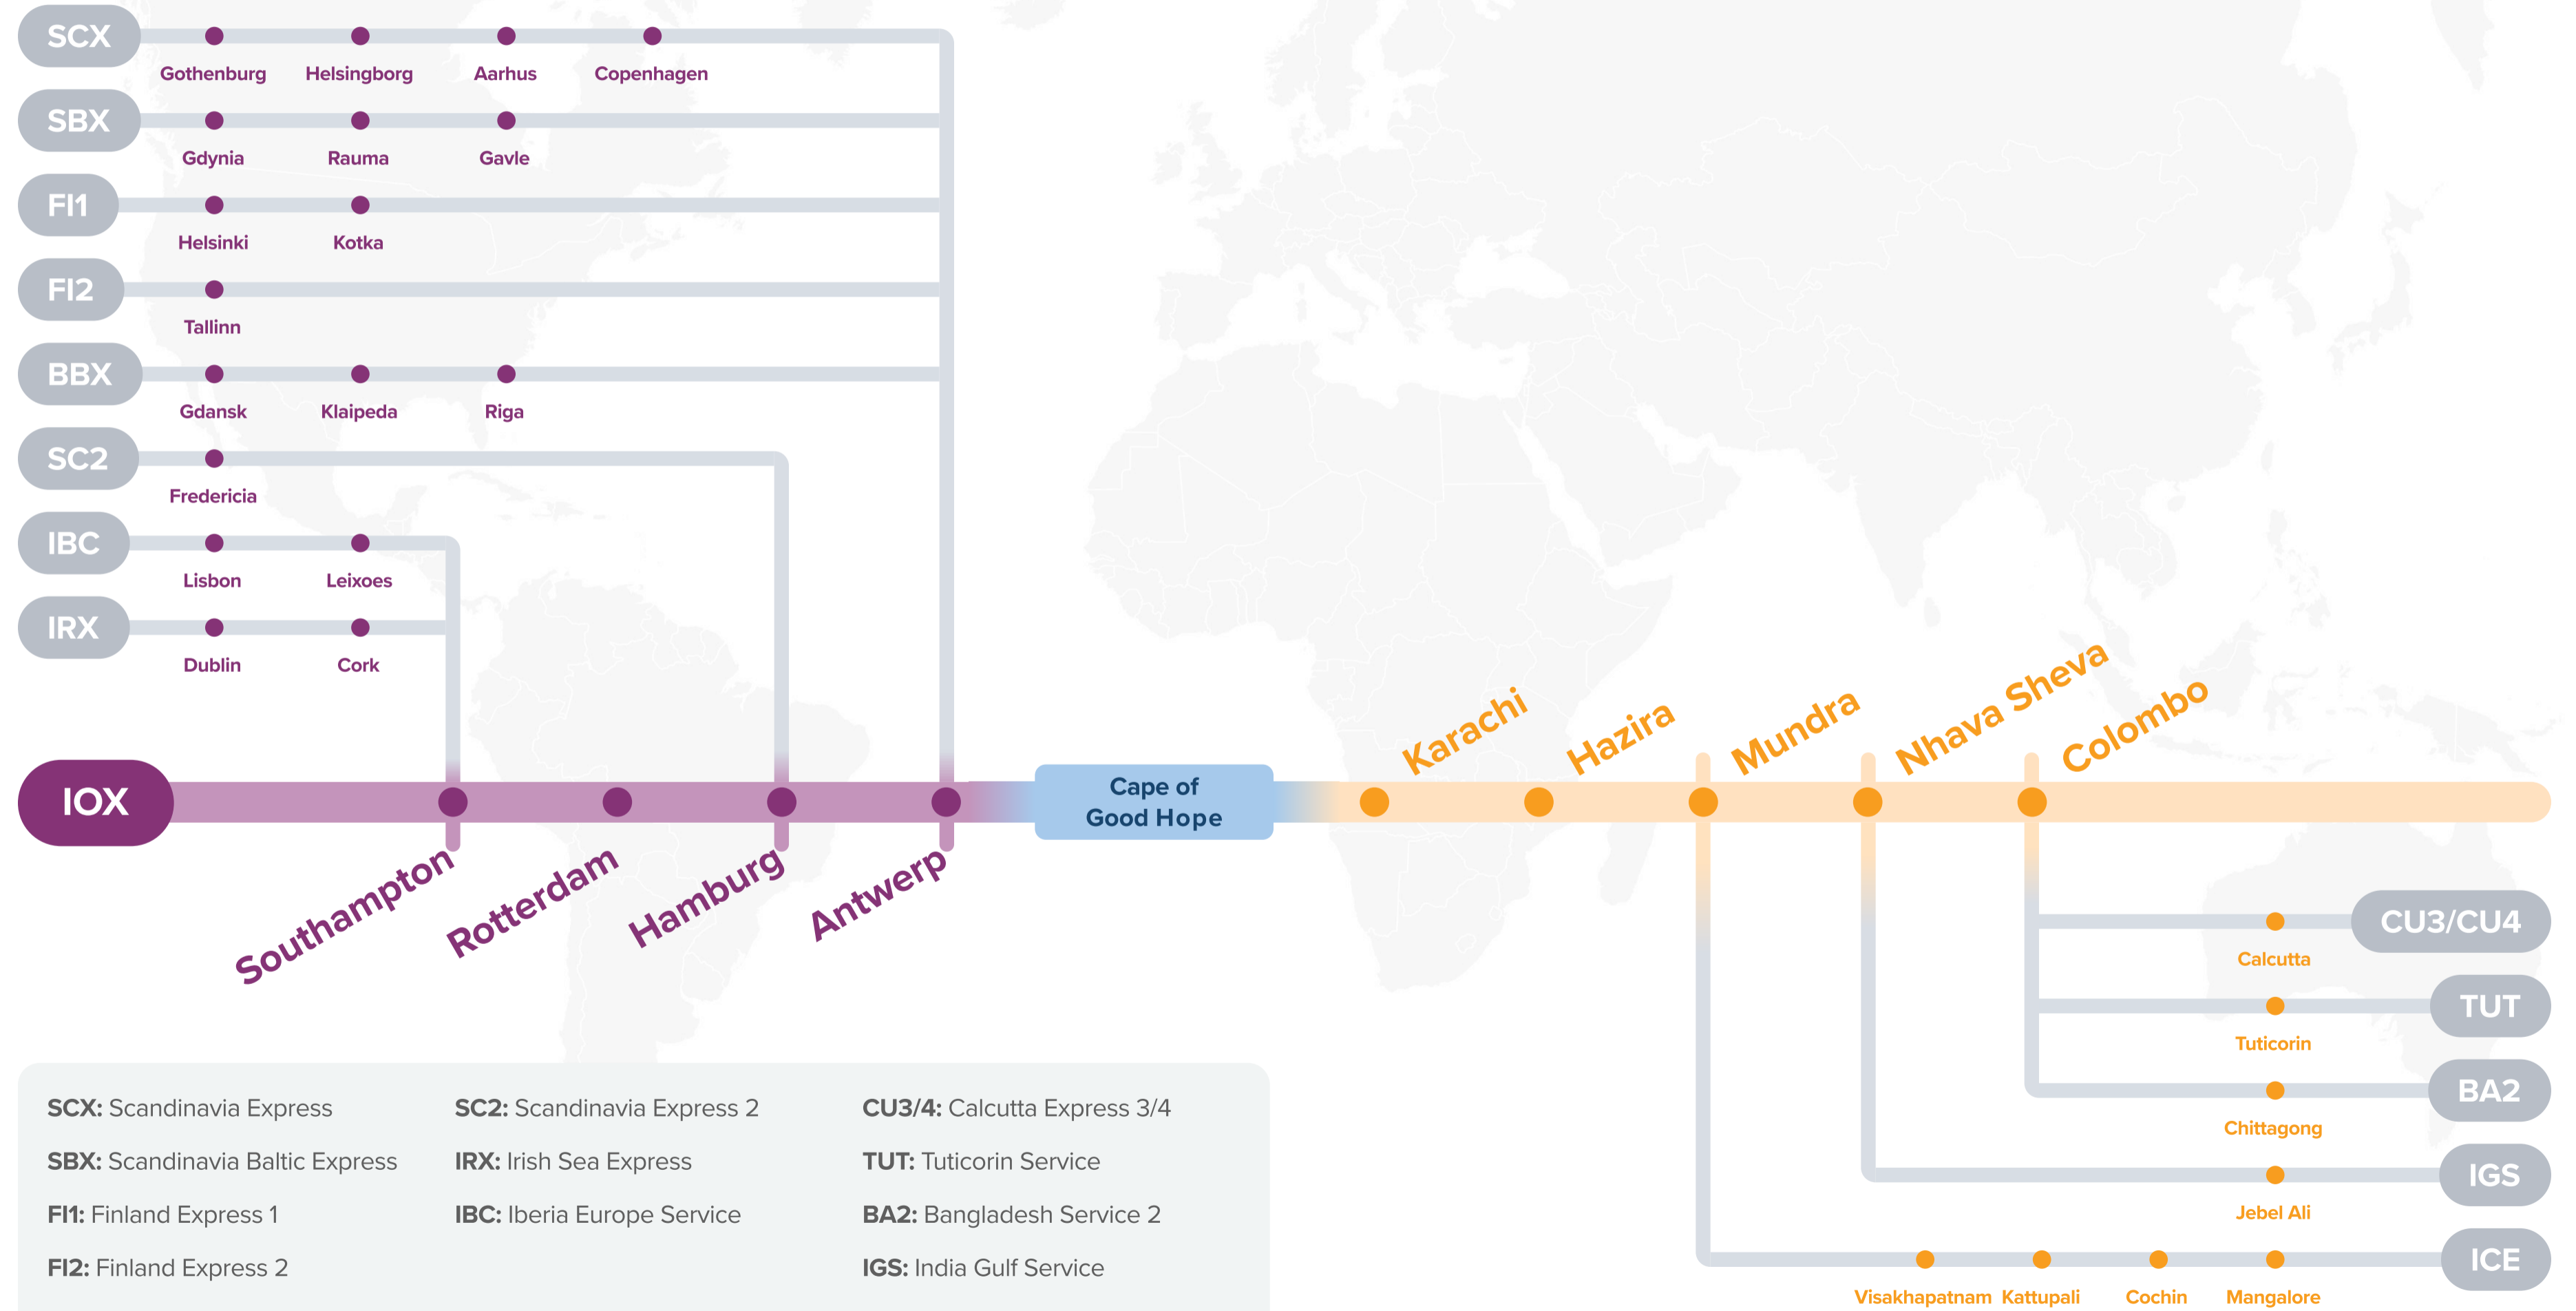

Asia – North Europe Service (via CoGH)

IOX: Indian Ocean Express Eastbound

SCX: Scandinavia Express

SBX: Scandinavia Baltic Express

FI1: Finland Express 1

FI2: Finland Express 2

BBX: Baltic Bridge Express

SC2: Scandinavia Express 2

IRX: Irish Sea Express

IBC: Iberia Europe Service

CU3/4: Calcutta Express 3/4

TUT: Tuticorin Service

BA2: Bangladesh Service 2

IGS: India Gulf Service

ICE: India Coastal Express