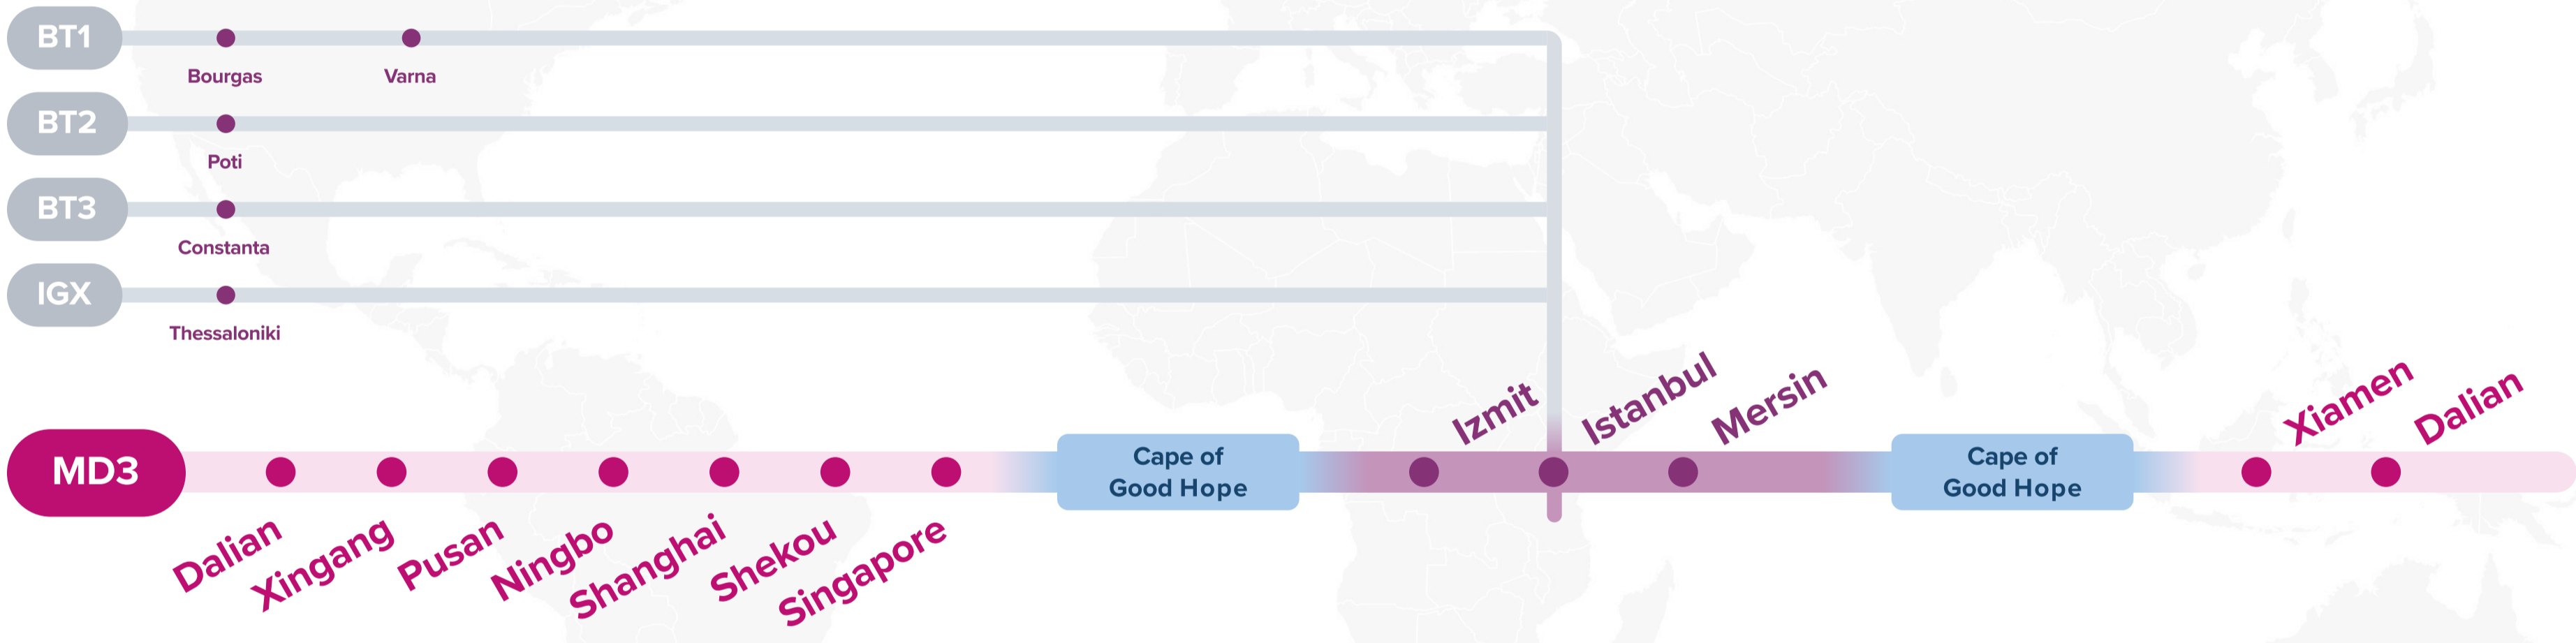

WESTBOUND ←
EASTBOUND →

Asia – Mediterranean Service (via CoGH)

MD3: Mediterranean 3

Westbound

JID: Japan Indonesia
SRG: Semarang Service
SSX: Surabaya Singapore Express
JSM: Japan Straits Malaysia
BT1: Black Sea Türkiye Service
BT2: Black Sea Türkiye Service 2
BT3: Black Sea Türkiye Service 3

Asia – Mediterranean Service (via CoGH)

MD3: Mediterranean 3

Eastbound

BT1: Black Sea Türkiye Service
BT2: Black Sea Türkiye Service 2
BT3: Black Sea Türkiye Service 3
IGX: Intra-Greece Express

WESTBOUND ←

Eastbound

WESTBOUND ←
EASTBOUND →

Service Features

- Dedicated service connection West India, Pakistan with West, East Mediterranean ports directly.

Port Rotation

(Terminals are subject to change)

ORIGIN	CODE	ETA	ETD	TERMINAL
NHAVA SHEVA	NSA	FRI	SAT	BHARAT MUMBAI CONTAINER TERMINALS (PSA)
KARACHI	KHI	MON	MON	SOUTH ASIA PAKISTAN TERMINALS
MUNDRA	MUN	TUE	WED	ADANI INTERNATIONAL CONTAINER TERMINAL (CT3)
ALGECIRAS	ALG	MON	TUE	TOTAL TERMINAL INTERNATIONAL ALGECIRAS
VALENCIA	VLC	WED	FRI	APM TERMINALS VALENCIA
BARCELONA	BCN	SAT	SUN	APM TERMINALS BARCELONA
GENOA	GOA	MON	WED	VOLTRI TERMINAL EUROPE (VTE-PSA)
PIRAEUS	PIR	SAT	MON	PIRAEUS CONTAINER TERMINAL (PCT)
ALGECIRAS	ALG	THU	FRI	TOTAL TERMINAL INTERNATIONAL ALGECIRAS
KARACHI	KHI	THU	THU	SOUTH ASIA PAKISTAN TERMINALS
MUNDRA	MUN	FRI	SAT	ADANI INTERNATIONAL CONTAINER TERMINAL (CT3)
NHAVA SHEVA	NSA	SUN	SAT	BHARAT MUMBAI CONTAINER TERMINALS (PSA)

AD1: Adriatic Service 1

EMA: East Mediterranean America

Your Number **ONE** Shipping Partner

Connecting the
East and the West

Ocean Network Express Pte. Ltd.
7 Straits View, #16-01 Marina One East Tower, Singapore 018936
www.one-line.com