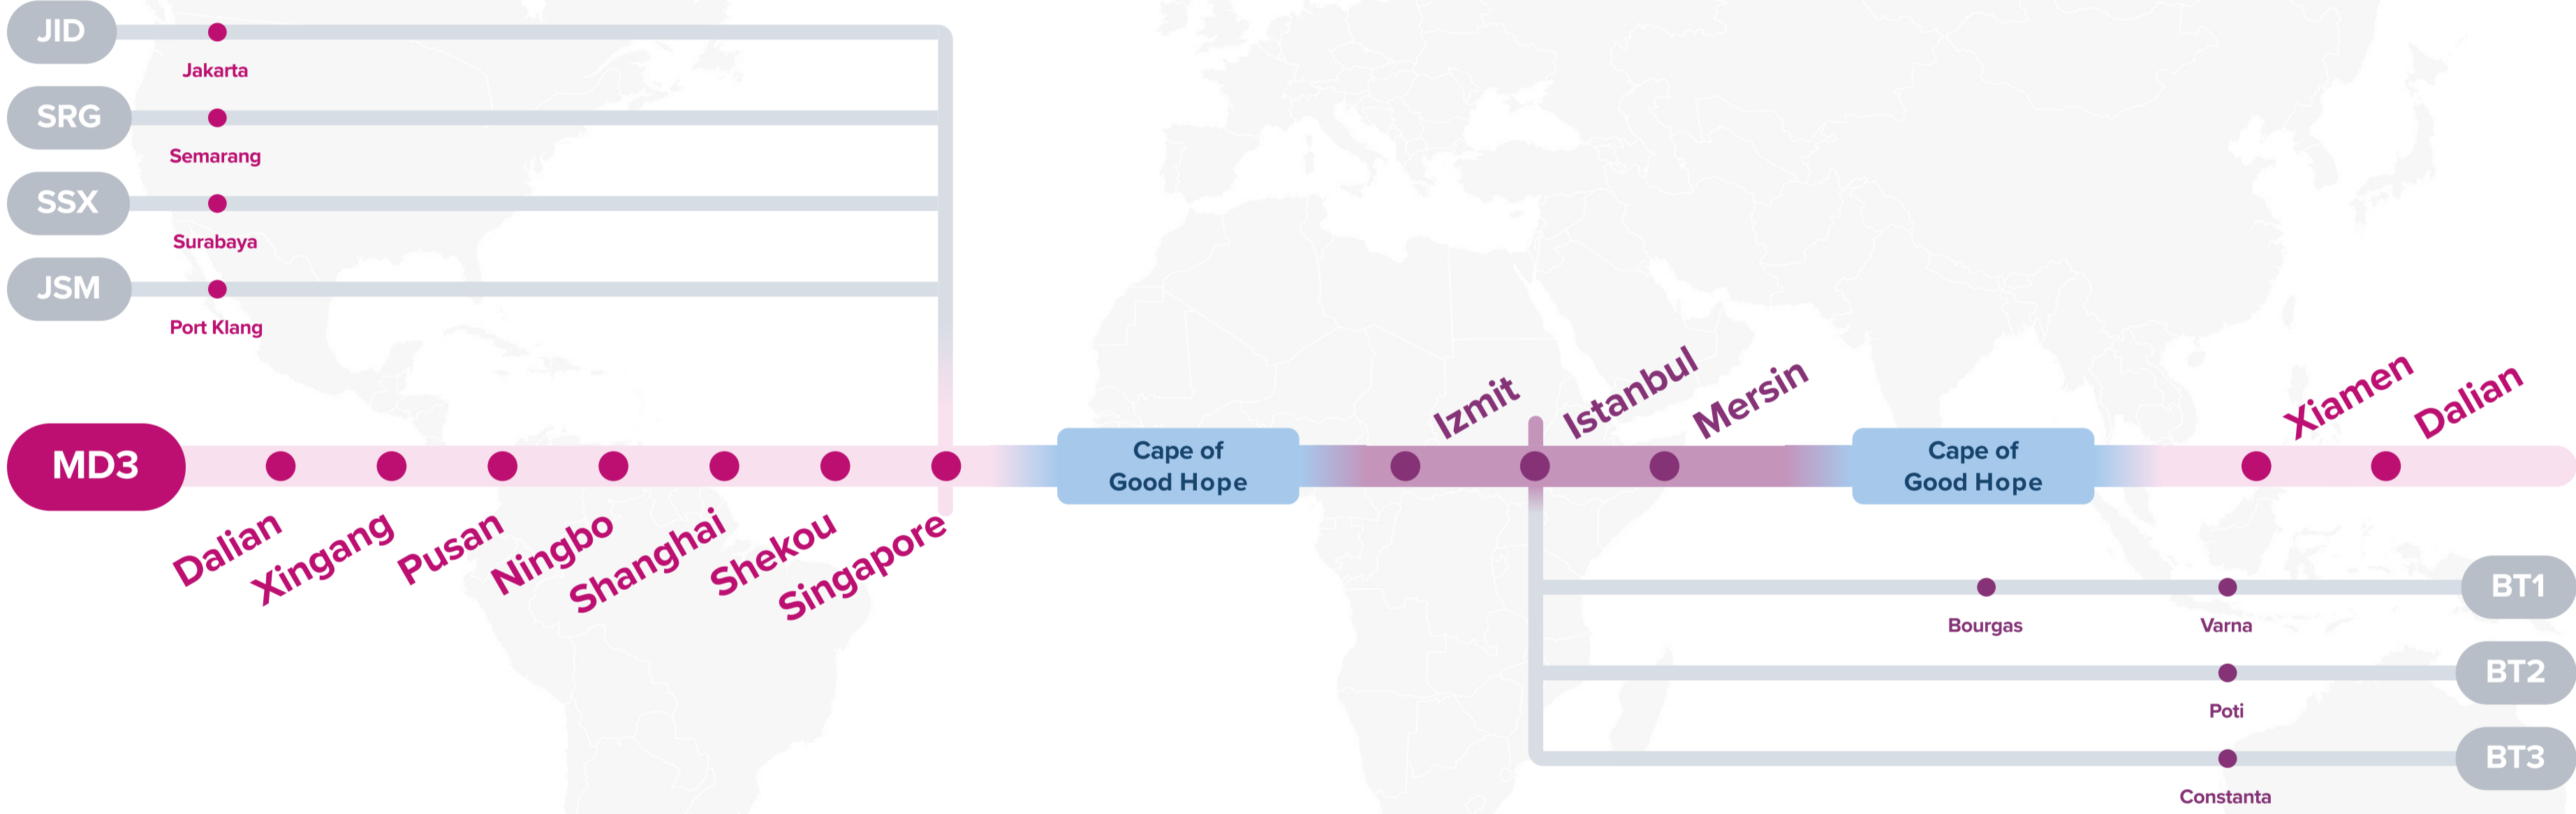

Transit Time

W/B	IZT	IST	MER	E/B	XMN	DLC	TXG	PUS	NGB	SHA
DLC	59	61	68	IZT	61	65	67	72	75	79
TXG	57	59	66	IST	59	63	65	70	73	77
PUS	52	54	61	MER	51	55	57	62	65	69
NGB	49	51	58							
SHA	45	47	54							
SHK	41	43	50							
SIN	35	37	44							

WESTBOUND ←
EASTBOUND →

Asia – Mediterranean Service (via CoGH)

MD3: Mediterranean 3

Westbound

JID: Japan Indonesia
SRG: Semarang Service
SSX: Surabaya Singapore Express
JSM: Japan Straits Malaysia
BT1: Black Sea Türkiye Service
BT2: Black Sea Türkiye Service 2
BT3: Black Sea Türkiye Service 3

Eastbound

WESTBOUND ←
EASTBOUND →

Service Features

- Dedicated service connection West India, Pakistan with West, East Mediterranean ports directly.

Port Rotation

(Terminals are subject to change)

ORIGIN	CODE	ETA	ETD	TERMINAL
NHAVA SHEVA	NSA	FRI	SAT	BHARAT MUMBAI CONTAINER TERMINALS (PSA)
KARACHI	KHI	MON	MON	SOUTH ASIA PAKISTAN TERMINALS
MUNDRA	MUN	TUE	WED	ADANI INTERNATIONAL CONTAINER TERMINAL (CT3)
ALGECIRAS	ALG	MON	TUE	TOTAL TERMINAL INTERNATIONAL ALGECIRAS
VALENCIA	VLC	WED	FRI	APM TERMINALS VALENCIA
BARCELONA	BCN	SAT	SUN	APM TERMINALS BARCELONA
GENOA	GOA	MON	WED	VOLTRI TERMINAL EUROPE (VTE-PSA)
PIRAEUS	PIR	SAT	MON	PIRAEUS CONTAINER TERMINAL (PCT)
ALGECIRAS	ALG	THU	FRI	TOTAL TERMINAL INTERNATIONAL ALGECIRAS
KARACHI	KHI	THU	THU	SOUTH ASIA PAKISTAN TERMINALS
MUNDRA	MUN	FRI	SAT	ADANI INTERNATIONAL CONTAINER TERMINAL (CT3)
NHAVA SHEVA	NSA	SUN	SAT	BHARAT MUMBAI CONTAINER TERMINALS (PSA)

AD1: Adriatic Service 1

EMA: East Mediterranean America

Your Number **ONE** Shipping Partner

Connecting the
East and the West

Ocean Network Express Pte. Ltd.
7 Straits View, #16-01 Marina One East Tower, Singapore 018936
www.one-line.com