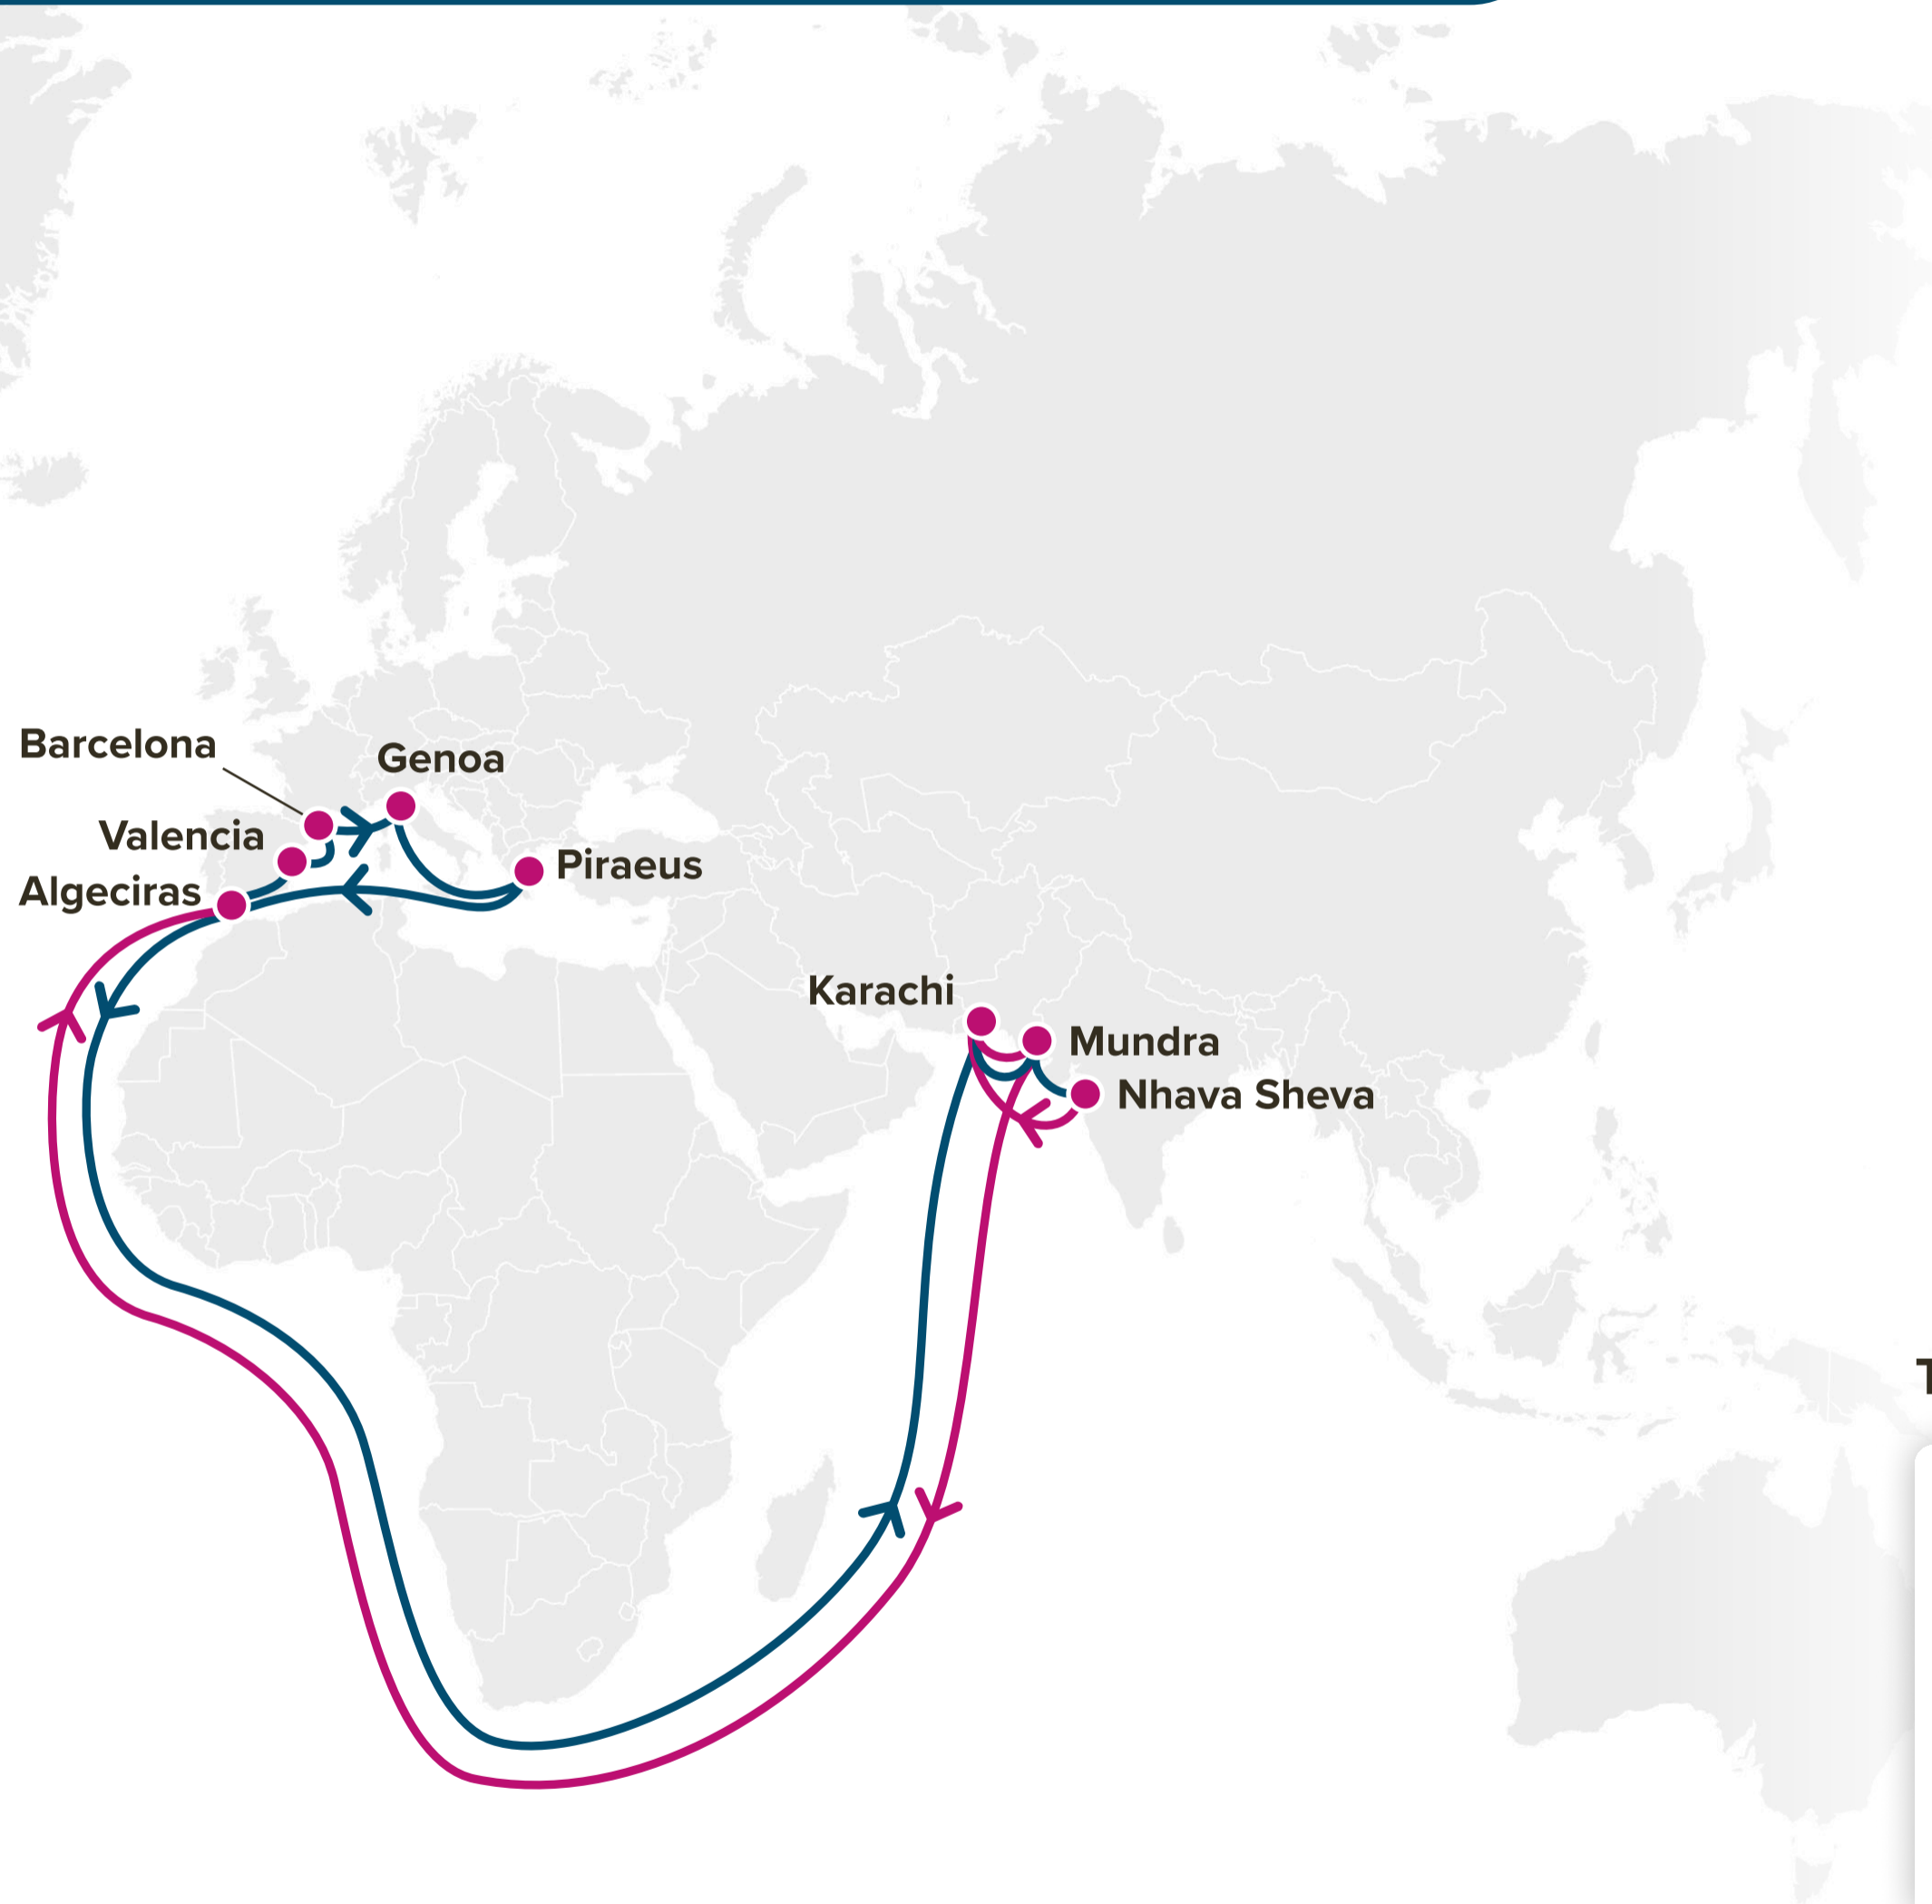

Eastbound

WESTBOUND ←
EASTBOUND →

Service Features

- Dedicated service connection West India, Pakistan with West, East Mediterranean ports directly.

Port Rotation

(Terminals are subject to change)

ORIGIN	CODE	ETA	ETD	TERMINAL
NHAVA SHEVA	NSA	FRI	SAT	BHARAT MUMBAI CONTAINER TERMINALS (PSA)
KARACHI	KHI	MON	MON	SOUTH ASIA PAKISTAN TERMINALS
MUNDRA	MUN	TUE	WED	ADANI INTERNATIONAL CONTAINER TERMINAL (CT3)
ALGECIRAS	ALG	MON	TUE	TOTAL TERMINAL INTERNATIONAL ALGECIRAS
VALENCIA	VLC	WED	FRI	APM TERMINALS VALENCIA
BARCELONA	BCN	SAT	SUN	APM TERMINALS BARCELONA
GENOA	GOA	MON	WED	VOLTRI TERMINAL EUROPE (VTE-PSA)
PIRAEUS	PIR	SAT	MON	PIRAEUS CONTAINER TERMINAL (PCT)
ALGECIRAS	ALG	THU	FRI	TOTAL TERMINAL INTERNATIONAL ALGECIRAS
KARACHI	KHI	THU	THU	SOUTH ASIA PAKISTAN TERMINALS
MUNDRA	MUN	FRI	SAT	ADANI INTERNATIONAL CONTAINER TERMINAL (CT3)
NHAVA SHEVA	NSA	SUN	SAT	BHARAT MUMBAI CONTAINER TERMINALS (PSA)

AD1: Adriatic Service 1

EMA: East Mediterranean America

Your Number **ONE** Shipping Partner

Connecting the
East and the West

Ocean Network Express Pte. Ltd.
7 Straits View, #16-01 Marina One East Tower, Singapore 018936
www.one-line.com