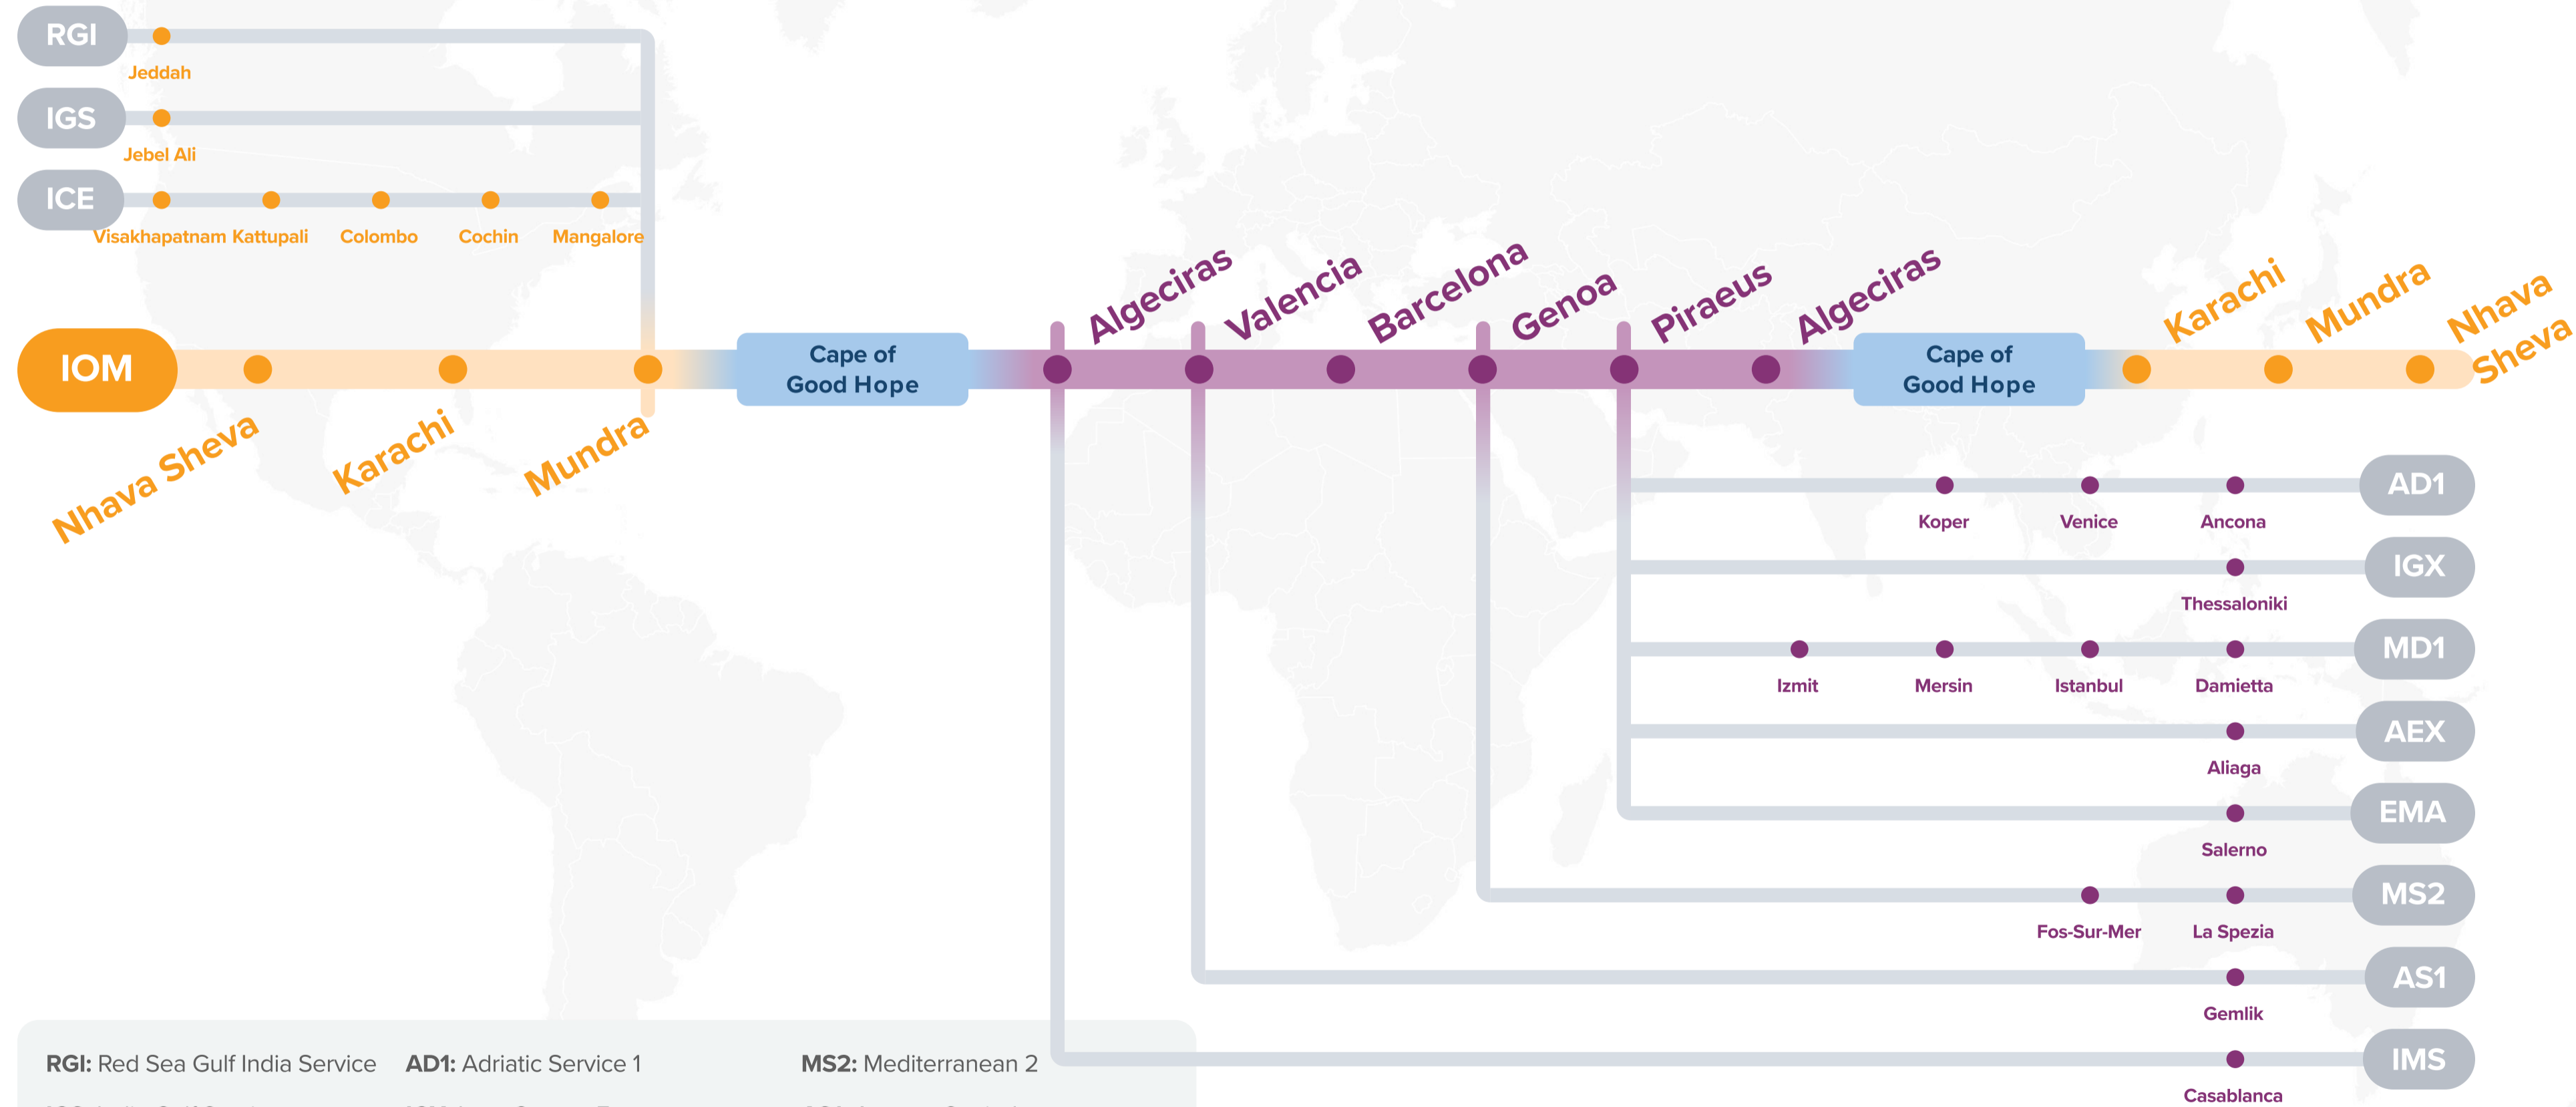

Transit Time

E/B	SIN	SHA	TAO	NGB	SHA	XMN	NSA	YTN
VLC	44	51	55	65	70	73	75	76
BCN	40	47	51	61	66	69	71	72
FOS	37	44	48	58	63	66	68	69
GIT	30	37	41	51	56	59	61	62

Asia – Mediterranean Service (via CoGH)

MD5: Mediterranean 5

Eastbound

WESTBOUND ←
EASTBOUND →

Service Features

- Dedicated service connection West India, Pakistan with West, East Mediterranean ports directly.

Port Rotation

(Terminals are subject to change)

ORIGIN	CODE	ETA	ETD	TERMINAL
NHAVA SHEVA	NSA	FRI	SAT	BHARAT MUMBAI CONTAINER TERMINALS (PSA)
KARACHI	KHI	MON	MON	SOUTH ASIA PAKISTAN TERMINALS
MUNDRA	MUN	TUE	WED	ADANI INTERNATIONAL CONTAINER TERMINAL (CT3)
ALGECIRAS	ALG	MON	TUE	TOTAL TERMINAL INTERNATIONAL ALGECIRAS
VALENCIA	VLC	WED	FRI	APM TERMINALS VALENCIA
BARCELONA	BCN	SAT	SUN	APM TERMINALS BARCELONA
GENOA	GOA	MON	WED	VOLTRI TERMINAL EUROPE (VTE-PSA)
PIRAEUS	PIR	SAT	MON	PIRAEUS CONTAINER TERMINAL (PCT)
ALGECIRAS	ALG	THU	FRI	TOTAL TERMINAL INTERNATIONAL ALGECIRAS
KARACHI	KHI	THU	THU	SOUTH ASIA PAKISTAN TERMINALS
MUNDRA	MUN	FRI	SAT	ADANI INTERNATIONAL CONTAINER TERMINAL (CT3)
NHAVA SHEVA	NSA	SUN	SAT	BHARAT MUMBAI CONTAINER TERMINALS (PSA)

IOM: Indian Ocean Mediterranean

Westbound

- RGI:** Red Sea Gulf India Service
- IGS:** India Gulf Service
- ICE:** India Coastal Express
- AD1:** Adriatic Service 1
- IGX:** Intra-Greece Express
- MD1:** Mediterranean 1
- AEX:** Aegean Express
- EMA:** East Mediterranean America
- MS2:** Mediterranean 2
- AS1:** Aegean Spain 1
- IMS:** Intra Morocco Service

AD1: Adriatic Service 1

EMA: East Mediterranean America

Your Number **ONE** Shipping Partner

Connecting the
East and the West

Ocean Network Express Pte. Ltd.
7 Straits View, #16-01 Marina One East Tower, Singapore 018936
www.one-line.com