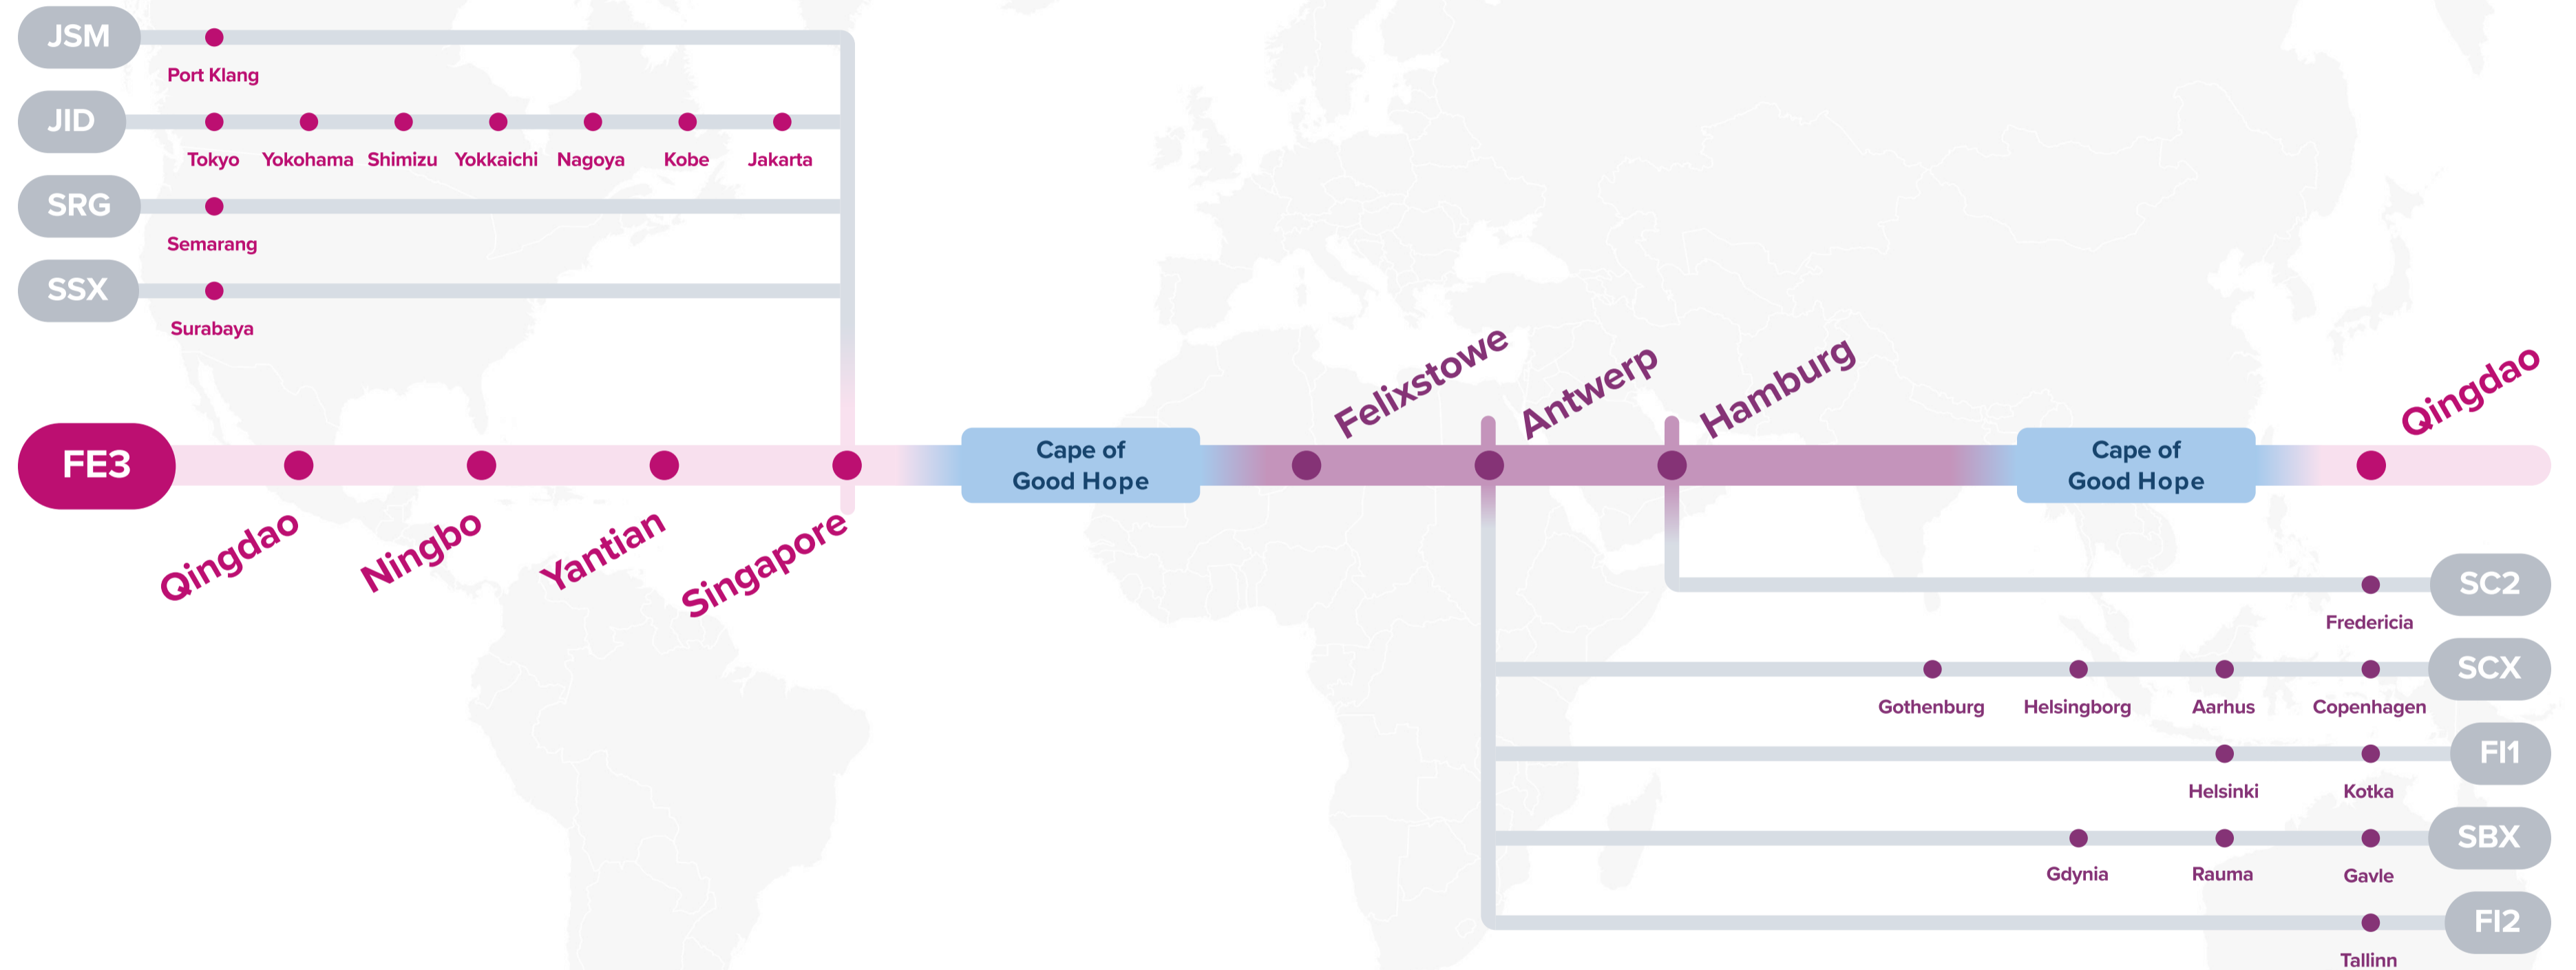

JSM: Japan Straits Malaysia

IRX: Irish Sea Express

WESTBOUND ←
EASTBOUND →

Service Features

- █ Direct service from China and Southeast Asia into Felixstowe, Hamburg and Antwerp.
- █ Unique coverage into Algeciras.
- █ Seamless coverage from North Europe into China.

Port Rotation

(Terminals are subject to change)

ORIGIN	CODE	ETA	ETD	TERMINAL
QINGDAO	TAO	WED	SAT	QINGDAO NEW QIANWAN CONTAINER TERMINAL (QQCT)
NINGBO	NGB	SUN	WED	NINGBO ZHOUSHAN PORT - BEILUN 2ND CONTAINER
YANTIAN	YTN	SAT	TUE	YANTIAN INTERNATIONAL CONTAINER TERMINAL (YICT)
SINGAPORE	SIN	SAT	SUN	PSA SINGAPORE
FELIXSTOWE	FXT	TUE	FRI	PORT OF FELIXSTOWE
ANTWERP	ANR	TUE	SAT	PSA - NOORDZEE TERMINAL 913
HAMBURG	HAM	TUE	FRI	HHLA CONTAINER TERMINAL BUCHARDKAI (CTB)
QINGDAO	TAO	WED	SAT	QINGDAO NEW QIANWAN CONTAINER TERMINAL (QQCT)

Transit Time

W/B	FXT	ANR	HAM	E/B	TAO	NGB	YTN
TAO	45	52	59	FXT	54	58	64
NBO	41	48	55	ANR	46	50	56
YTN	35	42	49	HAM	40	44	50
SIN	30	37	44				

Asia – North Europe Service (via CoGH)

FE3: Far East – Europe 3 Westbound