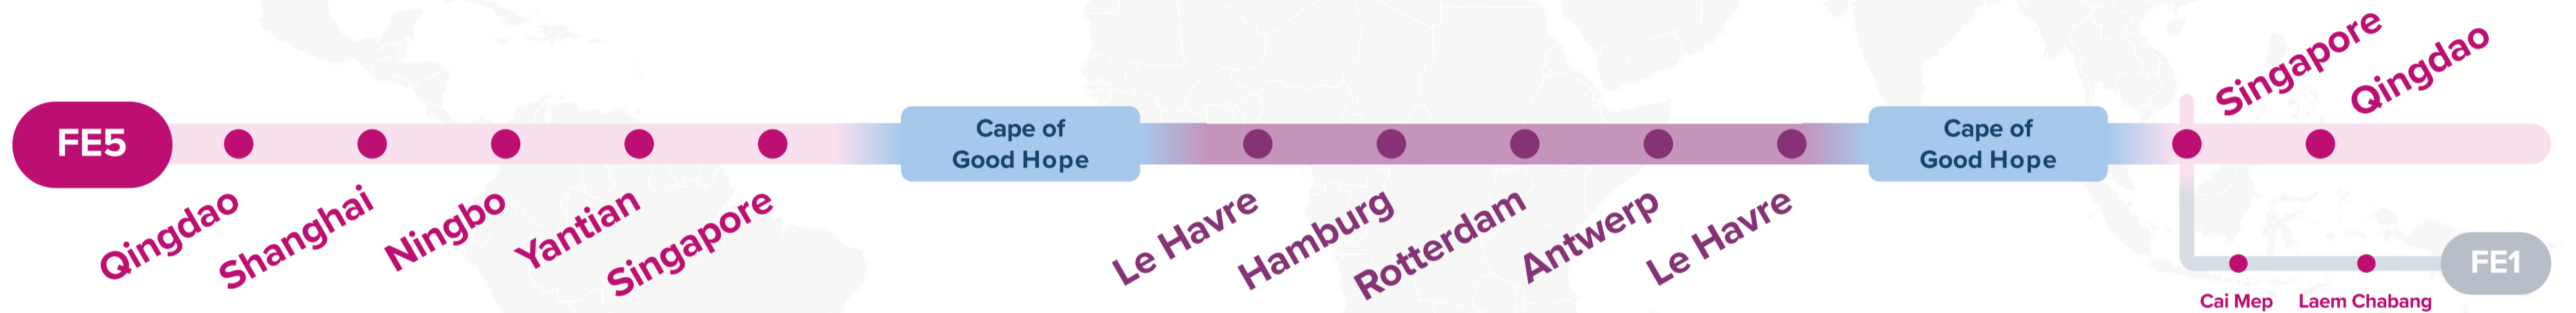

Asia – North Europe Service (via CoGH)

FE5: Far East – Europe 5 Westbound

JID: Japan Indonesia
SRG: Semarang Service
SSX: Surabaya Singapore Express
JSM: Japan Straits Malaysia

Asia – North Europe Service (via CoGH)

FE5: Far East – Europe 5 Eastbound

WESTBOUND ←
EASTBOUND →

Service Features

- Comprehensive coverage of ports across Northern Europe
- Direct access to Port Klang and Southeast Asia major ports

Port Rotation