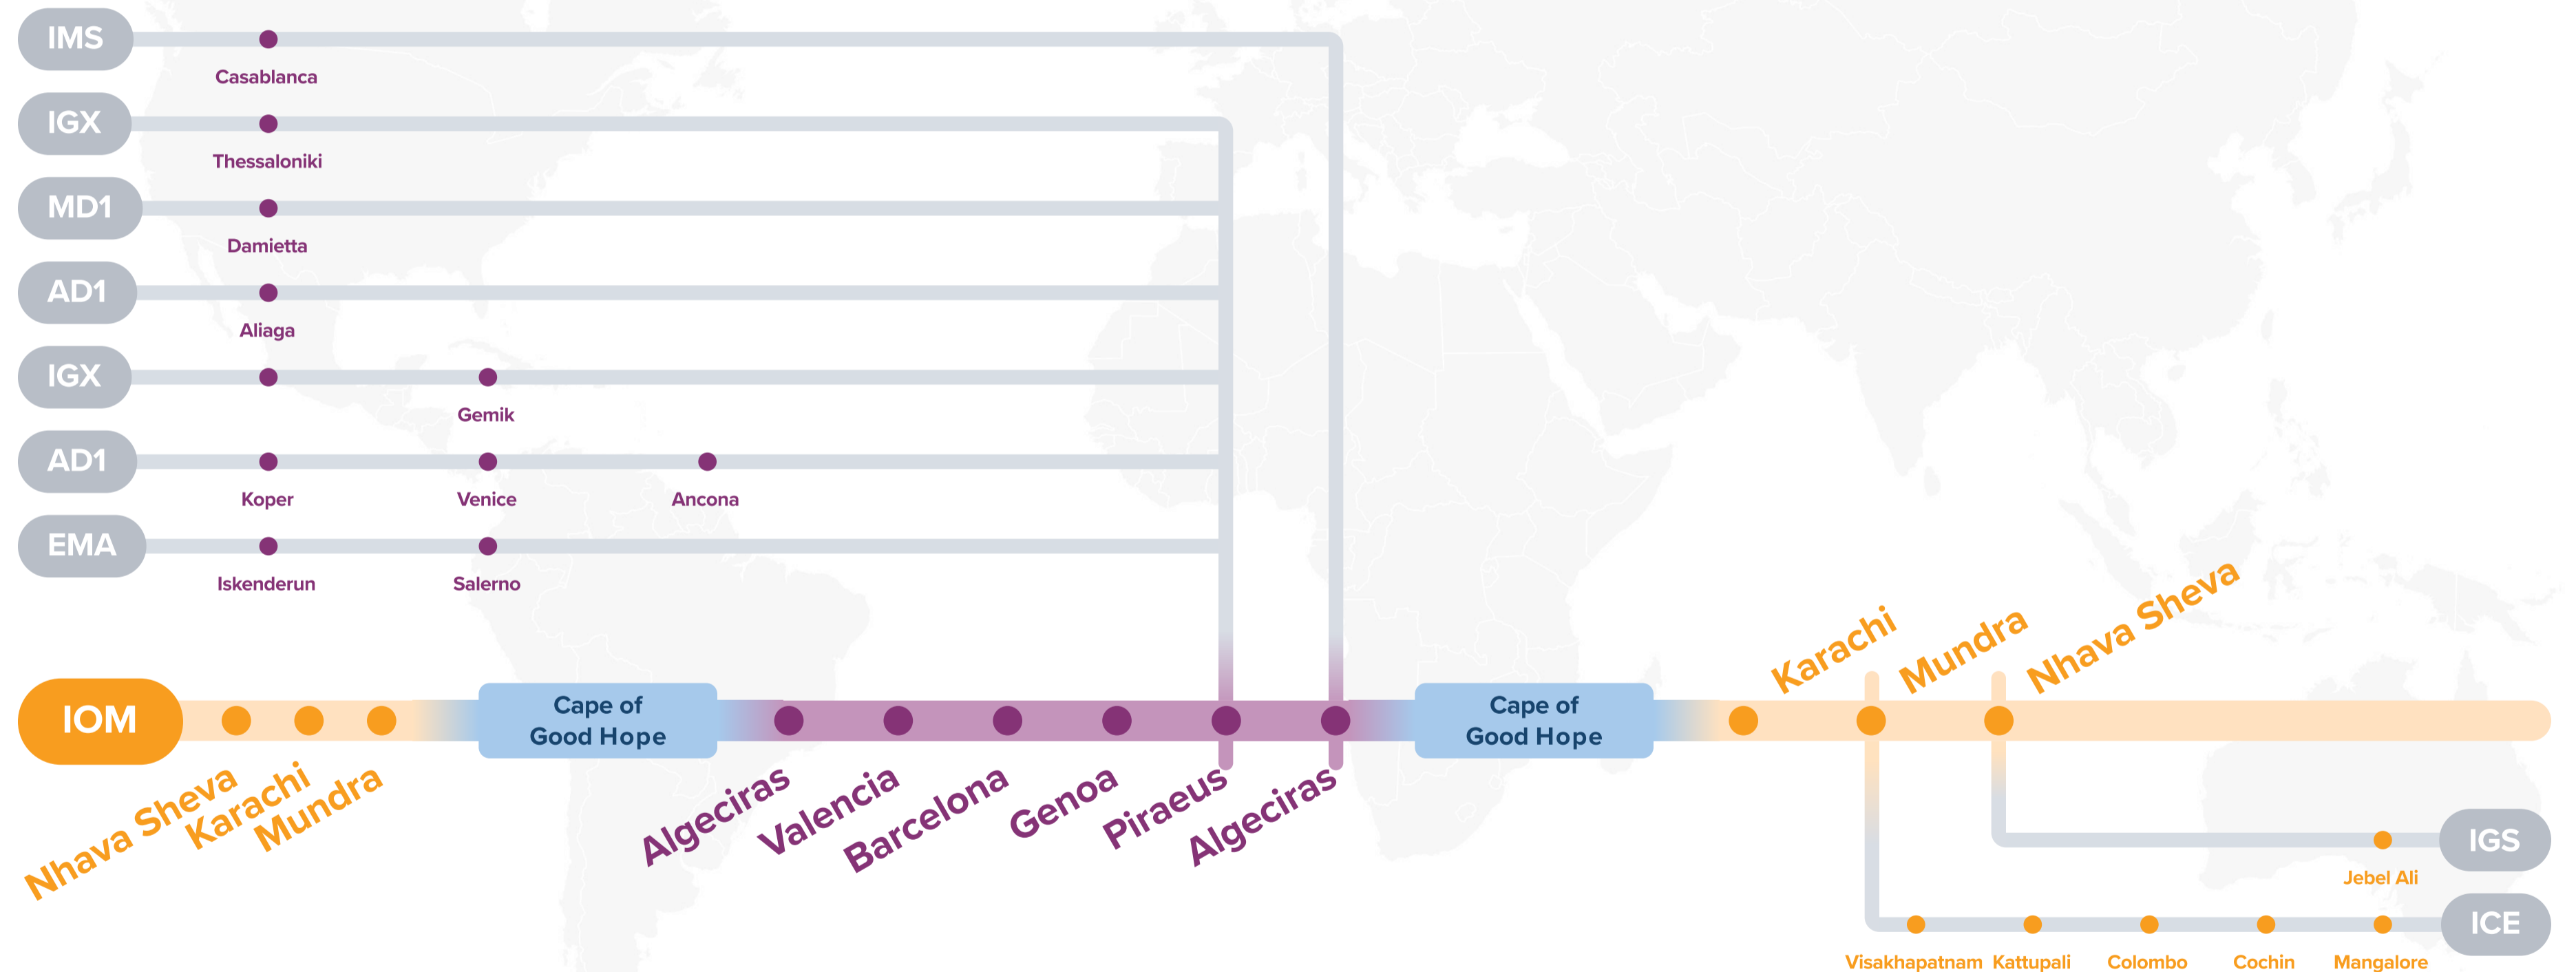

Eastbound

WESTBOUND ←
EASTBOUND →

Service Features

- Dedicated service connection West India, Pakistan with West, East Mediterranean ports directly.

Port Rotation

(Terminals are subject to change)

ORIGIN	CODE	ETA	ETD	TERMINAL
NHAVA SHEVA	NSA	FRI	SAT	BHARAT MUMBAI CONTAINER TERMINALS (PSA)
KARACHI	KHI	MON	MON	SOUTH ASIA PAKISTAN TERMINALS
MUNDRA	MUN	TUE	WED	ADANI INTERNATIONAL CONTAINER TERMINAL (CT3)
ALGECIRAS	ALG	MON	TUE	TOTAL TERMINAL INTERNATIONAL ALGECIRAS
VALENCIA	VLC	WED	FRI	APM TERMINALS VALENCIA
BARCELONA	BCN	SAT	SUN	APM TERMINALS BARCELONA
GENOA	GOA	MON	WED	VOLTRI TERMINAL EUROPE (VTE-PSA)
PIRAEUS	PIR	SAT	MON	PIRAEUS CONTAINER TERMINAL (PCT)
ALGECIRAS	ALG	THU	FRI	TOTAL TERMINAL INTERNATIONAL ALGECIRAS
KARACHI	KHI	THU	THU	SOUTH ASIA PAKISTAN TERMINALS
MUNDRA	MUN	FRI	SAT	ADANI INTERNATIONAL CONTAINER TERMINAL (CT3)
NHAVA SHEVA	NSA	SUN	SAT	BHARAT MUMBAI CONTAINER TERMINALS (PSA)

IOM: Indian Ocean Mediterranean

Westbound

- RGI:** Red Sea Gulf India Service
- IGS:** India Gulf Service
- ICE:** India Coastal Express
- AD1:** Adriatic Service 1
- IGX:** Intra-Greece Express
- MD1:** Mediterranean 1
- AEX:** Aegean Express
- EMA:** East Mediterranean America
- MS2:** Mediterranean 2
- AS1:** Aegean Spain 1
- IMS:** Intra Morocco Service

Asia – Mediterranean Service (via CoGH)

IOM: Indian Ocean Mediterranean

Eastbound

IMS: Intra Morocco Service

IGX: Intra-Greece Express

IGS: India Gulf Service

MD1: Mediterranean 1

ICE: India Coastal Express

AD1: Adriatic Service 1

EMA: East Mediterranean America

Your Number **ONE** Shipping Partner

Connecting the
East and the West

Ocean Network Express Pte. Ltd.
7 Straits View, #16-01 Marina One East Tower, Singapore 018936
www.one-line.com