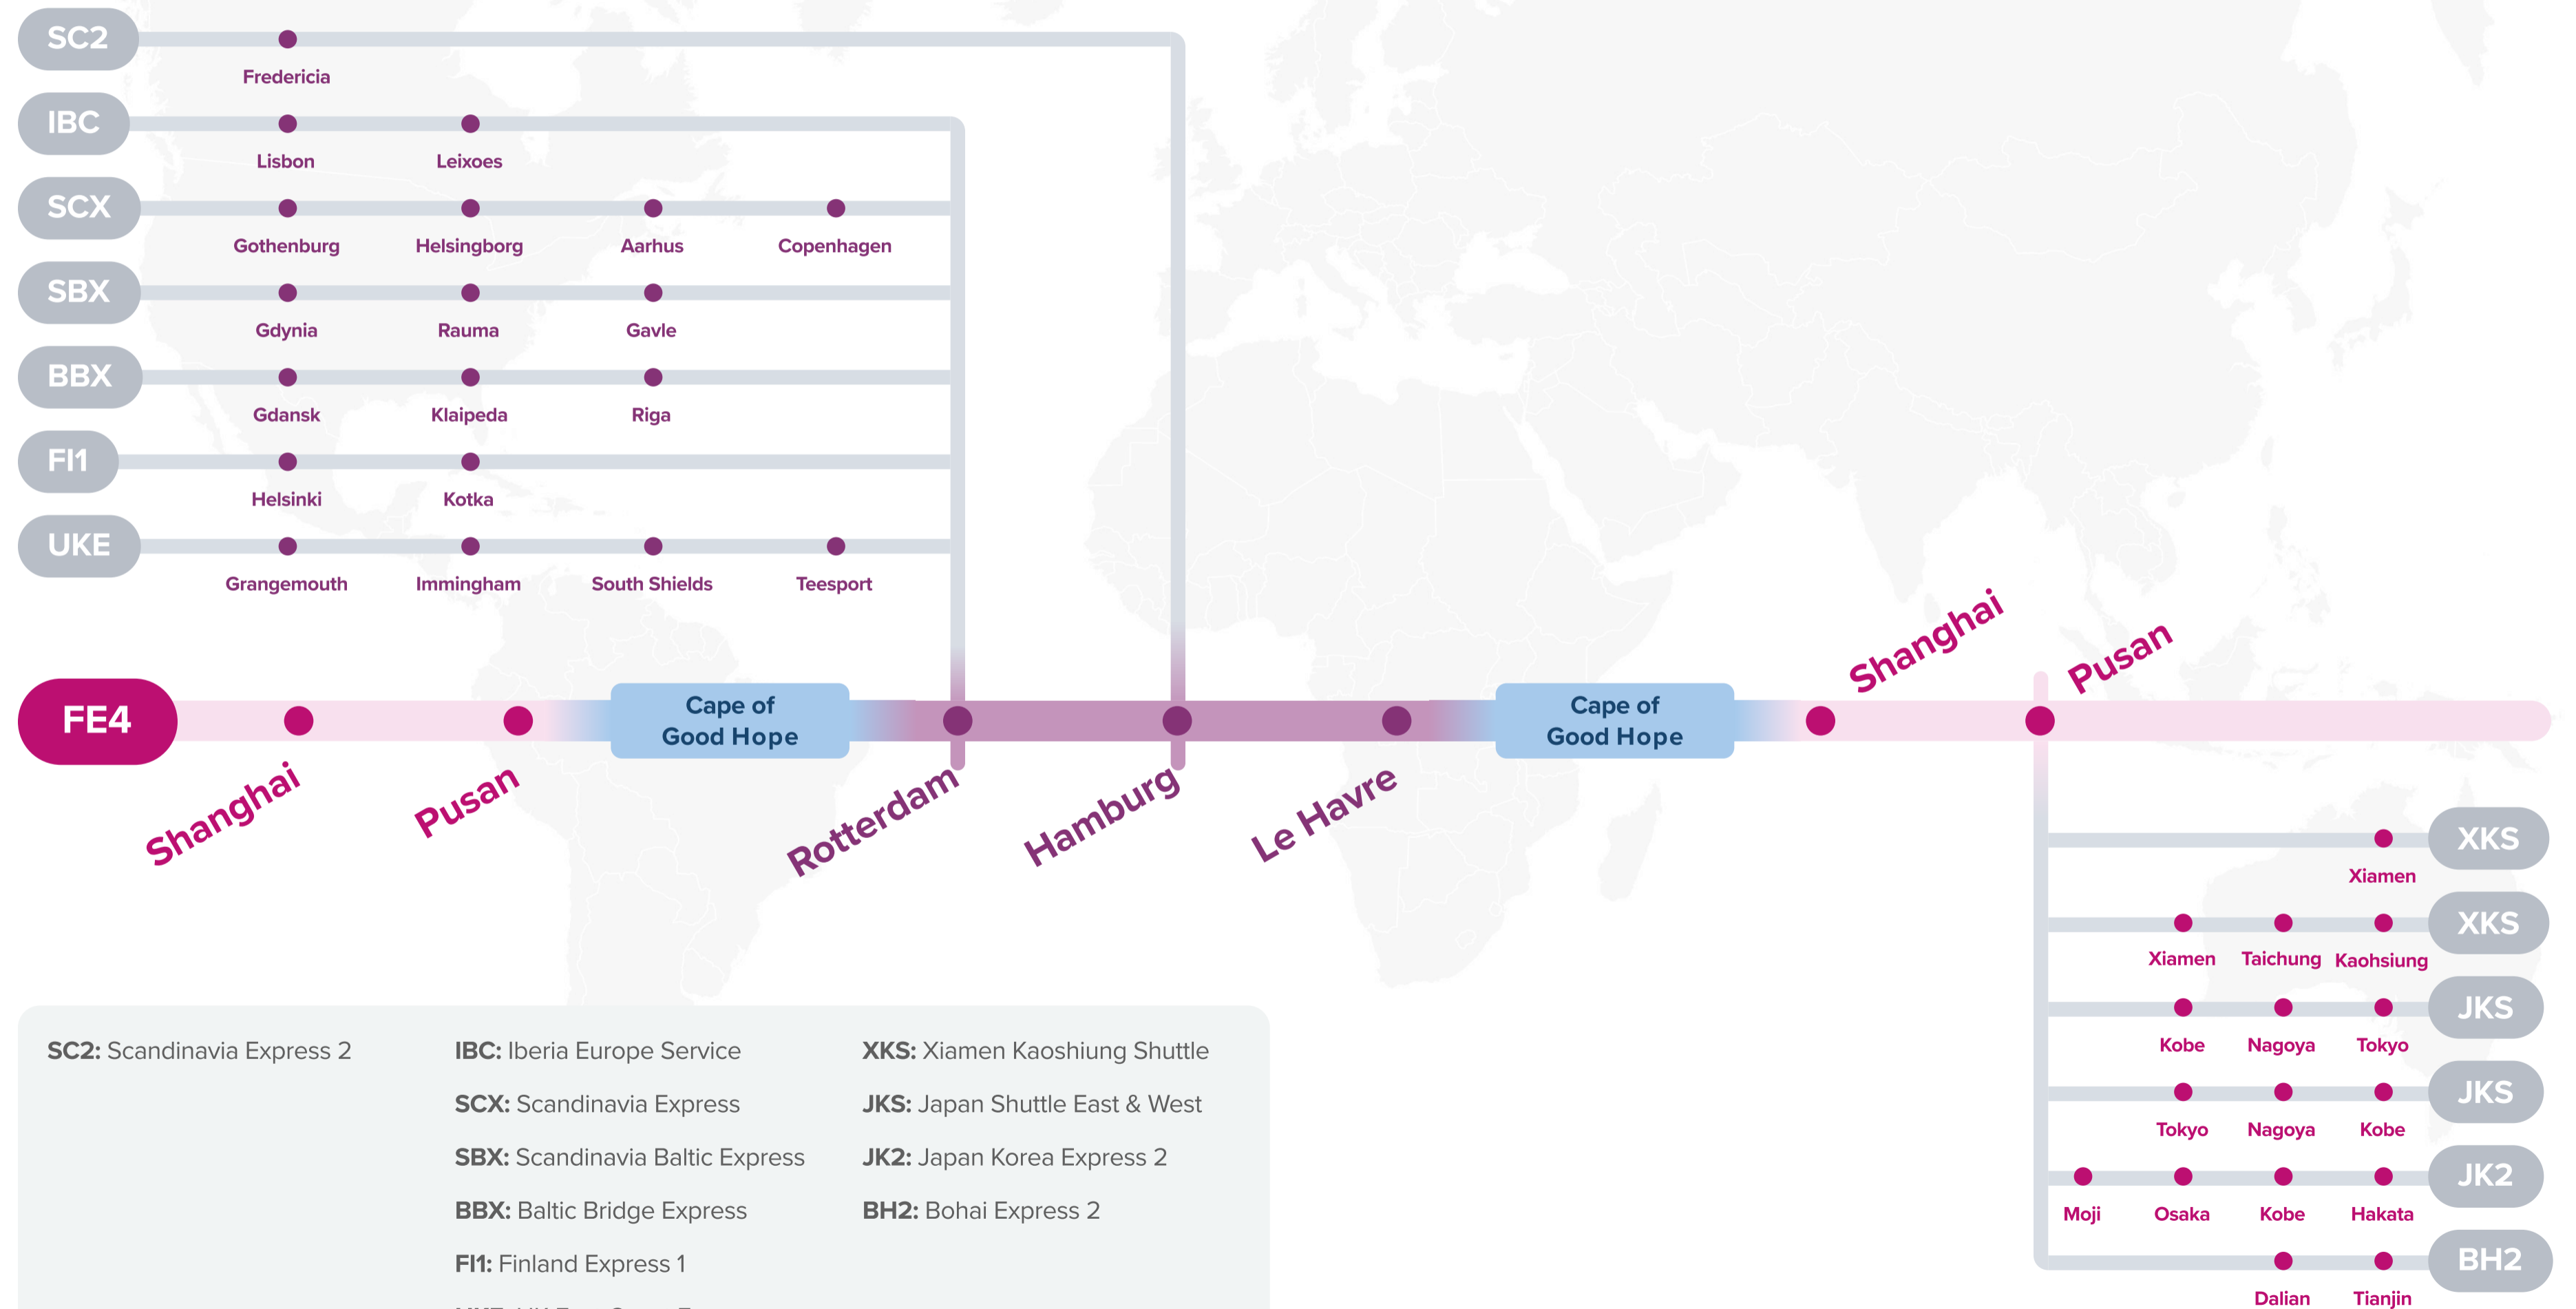

JK2: Japan Korea Express 2

BH2: Bohai Express 2

XKS: Xiamen Kaohsiung Shuttle

SC2: Scandinavia Express 2

IBX: Iberia Baltic Express

SCX: Scandinavia Express

SBX: Scandinavia Baltic Express

IRX: Irish Sea Express

FI1: Finland Express 1

UKE: UK East Coast Express

Asia – North Europe Service (via CoGH)

FE4: Far East – Europe 4 Eastbound

SC2: Scandinavia Express 2

IBC: Iberia Europe Service

XKS: Xiamen Kaoshiung Shuttle

WESTBOUND ←
EASTBOUND →

Service Features

- Express service from China and Southeast Asia to Le Havre.
- Competitive transit from Antwerp and Le Havre to China and Southeast Asia.

Port Rotation

(Terminals are subject to change)

FE5: Far East – Europe 5 Eastbound

WESTBOUND ←
EASTBOUND →

Service Features

- Comprehensive coverage of ports across Northern Europe
- Direct access to Port Klang and Southeast Asia major ports

Port Rotation