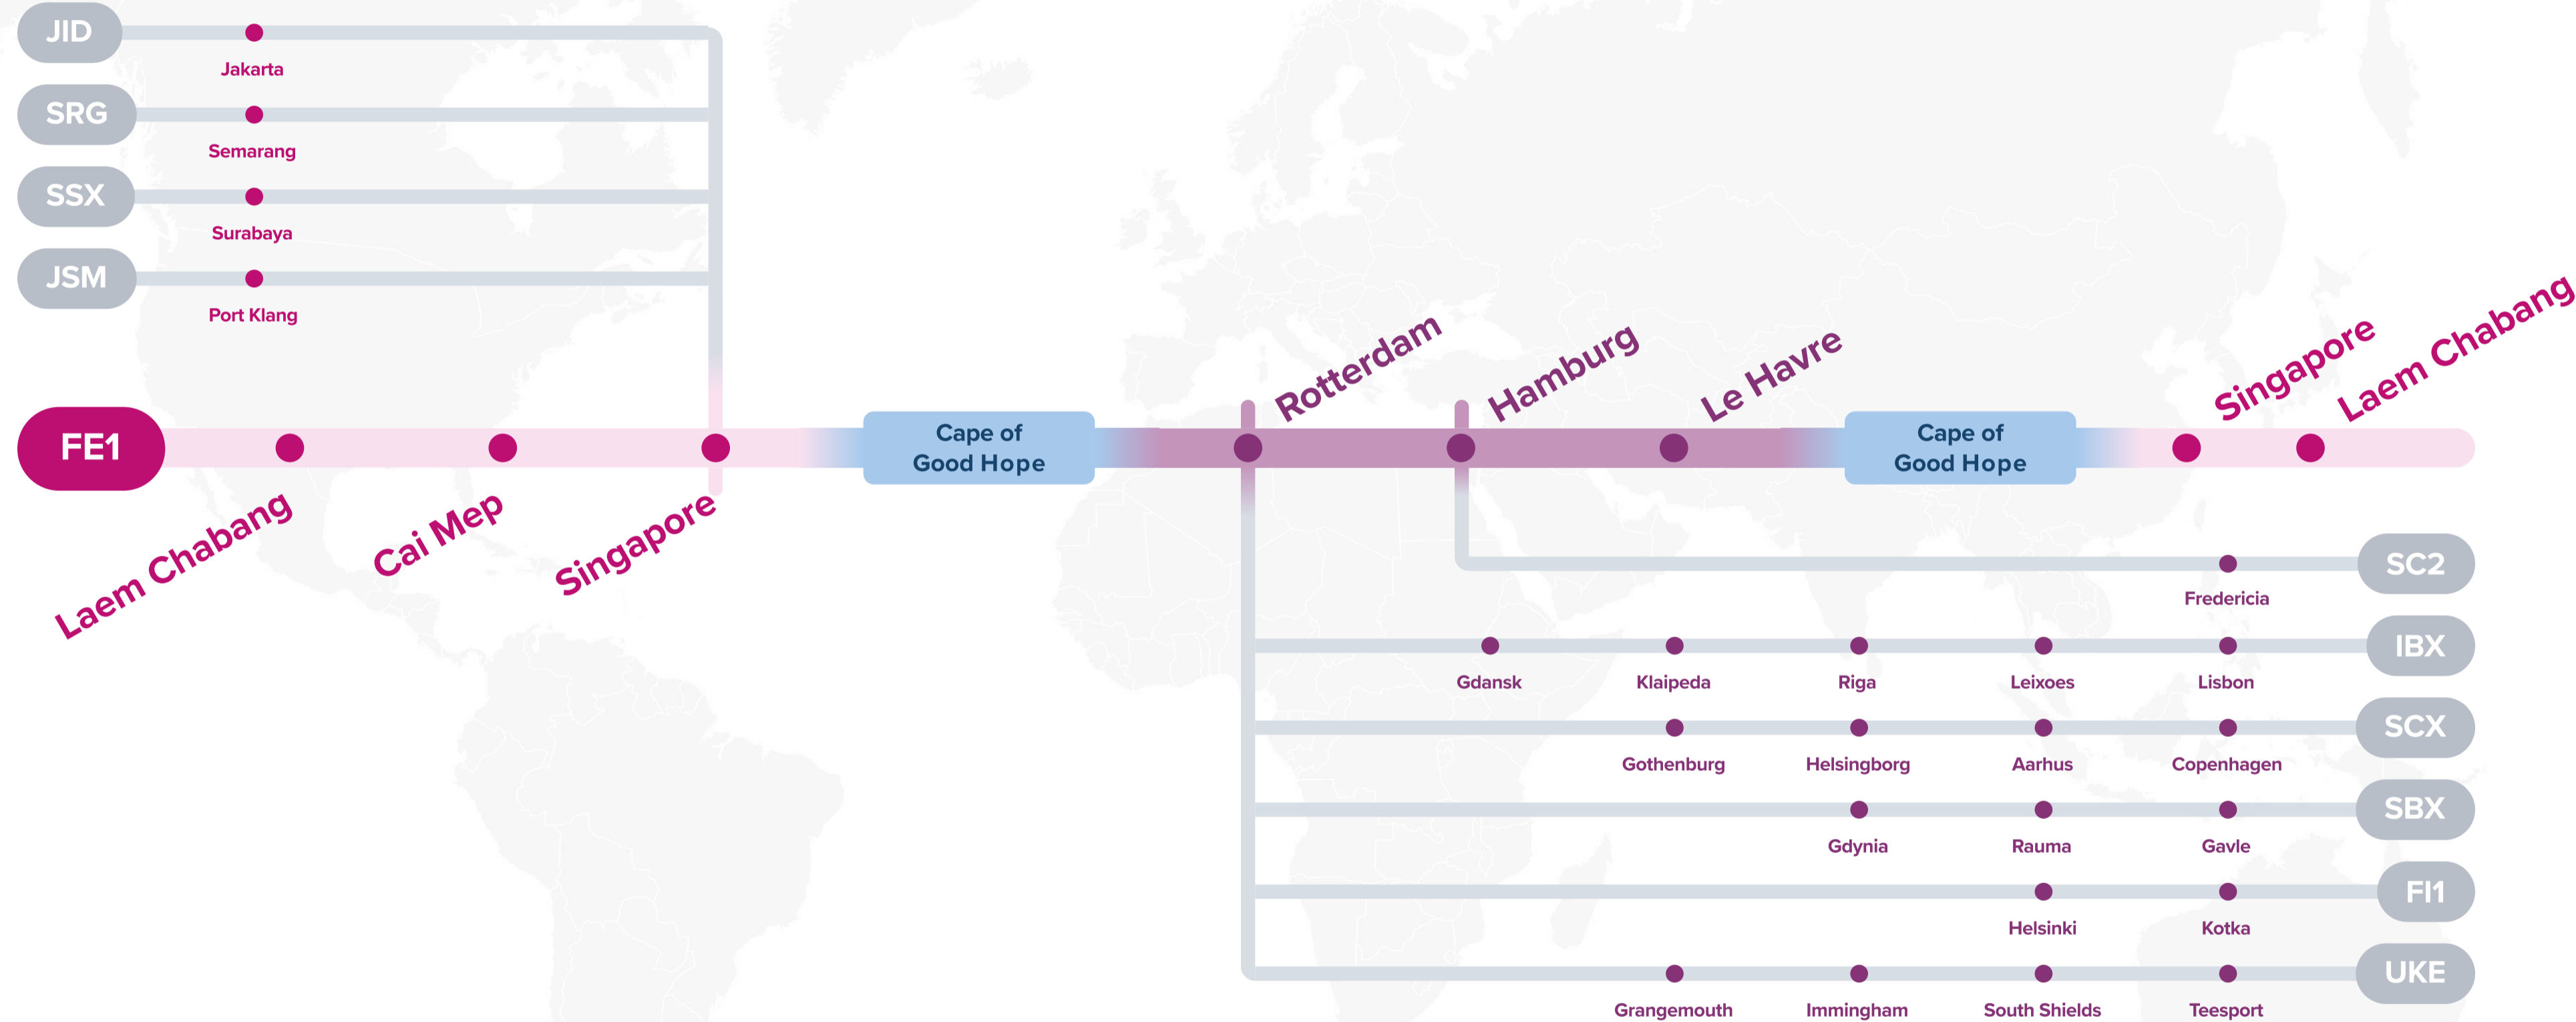

Subject to changes

WESTBOUND ←
EASTBOUND →

Service Features

- ▣ Unique direct coverage from Southeast Asia Hubs: Laem Chabang and Cai Mep
- ▣ Express connection into Benelux region and Germany.

Port Rotation

(Terminals are subject to change)

ORIGIN	CODE	ETA	ETD	TERMINAL
LAEM CHABANG	LCH	SAT	MON	HUTCHISON LAEMCHABANG TERMINAL
CAI MEP	CMP	WED	FRI	TAN CANG CAIMEP INTL TERMINAL (TCIT)
SINGAPORE	SIN	SUN	MON	PSA SINGAPORE
ROTTERDAM	RTM	THU	SAT	ROTTERDAM WORLD GATEWAY (RWG)
HAMBURG	HAM	TUE	WED	CONTAINER TERMINAL ALTENWERDER (CTA)
LE HAVRE	LEH	WED	THU	TERMINAL DE FRANCE (GMP)
SINGAPORE	SIN	TUE	WED	PSA SINGAPORE
LAEM CHABANG	LCH	SAT	MON	HUTCHISON LAEMCHABANG TERMINAL

Transit Time

W/B	RTM	HAM	LEH	E/B	SIN	LCH	CMP
LCH	38	43	51	RTM	45	49	53
CMP	34	39	47	HAM	41	45	49
SIN	31	36	44	LEH	33	37	41

Asia – North Europe Service (via CoGH)

FE1: Far East – Europe 1 Westbound

JID: Japan Indonesia

IRX: Irish Sea Express

FI1: Finland Express 1

SRG: Semarang Service

IBX: Iberia Baltic Express

UKE: UK East Coast Express

SSX: Surabaya Singapore Express

SCX: Scandinavia Express

JSM: Japan Straits Malaysia