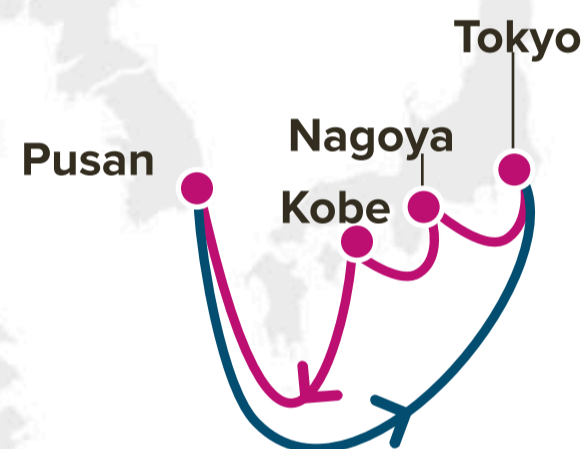

- Seamless connection between Japan and Pusan connecting onto Premier Alliance Services.

Port Rotation

(Terminals are subject to change)

ORIGIN	CODE	ETA	ETD	TERMINAL
PUSAN	PUS	FRI	SUN	HANJIN BUSAN NEW PORT COMPANY(HJNC)
KOBE	UKB	MON	TUE	ROKKO ISLAND C-67
NAGOYA	NGO	WED	WED	TOBISHIMA CONTAINER BERTH (TCB)
TOKYO	TYO	THU	SAT	OHI NO.3-4 TERMINAL
PUSAN	PUS	MON	TUE	HANJIN BUSAN NEW PORT COMPANY(HJNC)

Transit Time

W/B	PUS	E/B	UKB	NGO	TYO
UKB	6	PUS	1	3	4
NGO	5				
TYO	2				

Service Features

- Seamless connection between Japan and Pusan connecting onto Premier Alliance Services.

Port Rotation

(Terminals are subject to change)