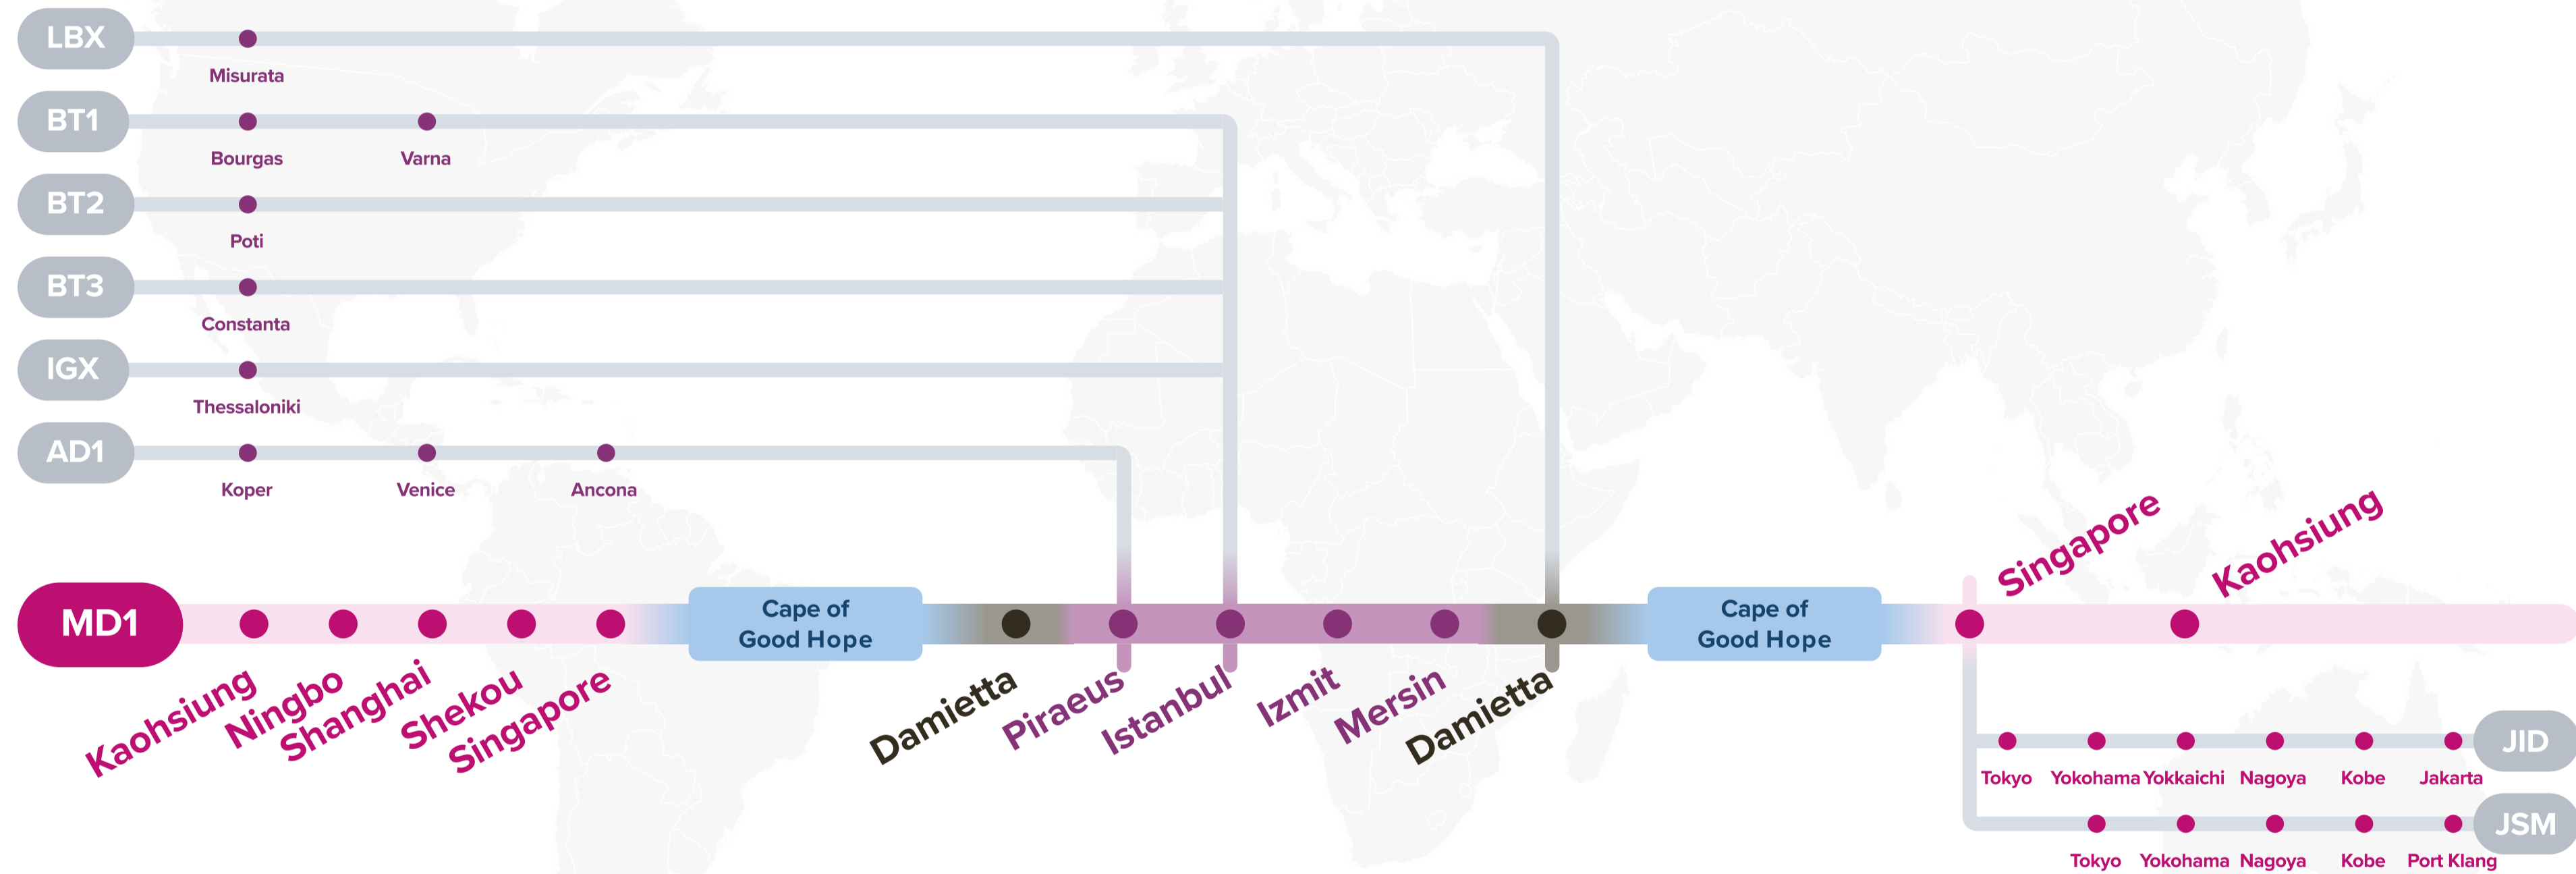

Asia – Mediterranean Service (via CoGH)

MD1: Mediterranean 1

Westbound

JSM: Japan Straits Malaysia

JID: Japan Indonesia

SRG: Semarang Service

SSX: Surabaya Singapore Express

BT1: Black Sea Türkiye Service

BT2: Black Sea Türkiye Service 2

BT3: Black Sea Türkiye Service 3

IGX: Intra-Greece Express

EMA: East Mediterranean America

AEX: Aegean Express

AD1: Adriatic Service 1

LBX: Libya Express

EL2: Egypt Lebanon Türkiye 2

Asia – Mediterranean Service (via CoGH)

MD1: Mediterranean 1 Eastbound

LBX: Libya Express

BT1: Black Sea Türkiye Service

JID: Japan Indonesia

BT2: Black Sea Türkiye Service 2

JSM: Japan Straits Malaysia

BT3: Black Sea Türkiye Service 3

AD1: Adriatic Service 1

EMA: East Mediterranean America

Your Number **ONE** Shipping Partner

Connecting the
East and the West

Ocean Network Express Pte. Ltd.
7 Straits View, #16-01 Marina One East Tower, Singapore 018936
www.one-line.com