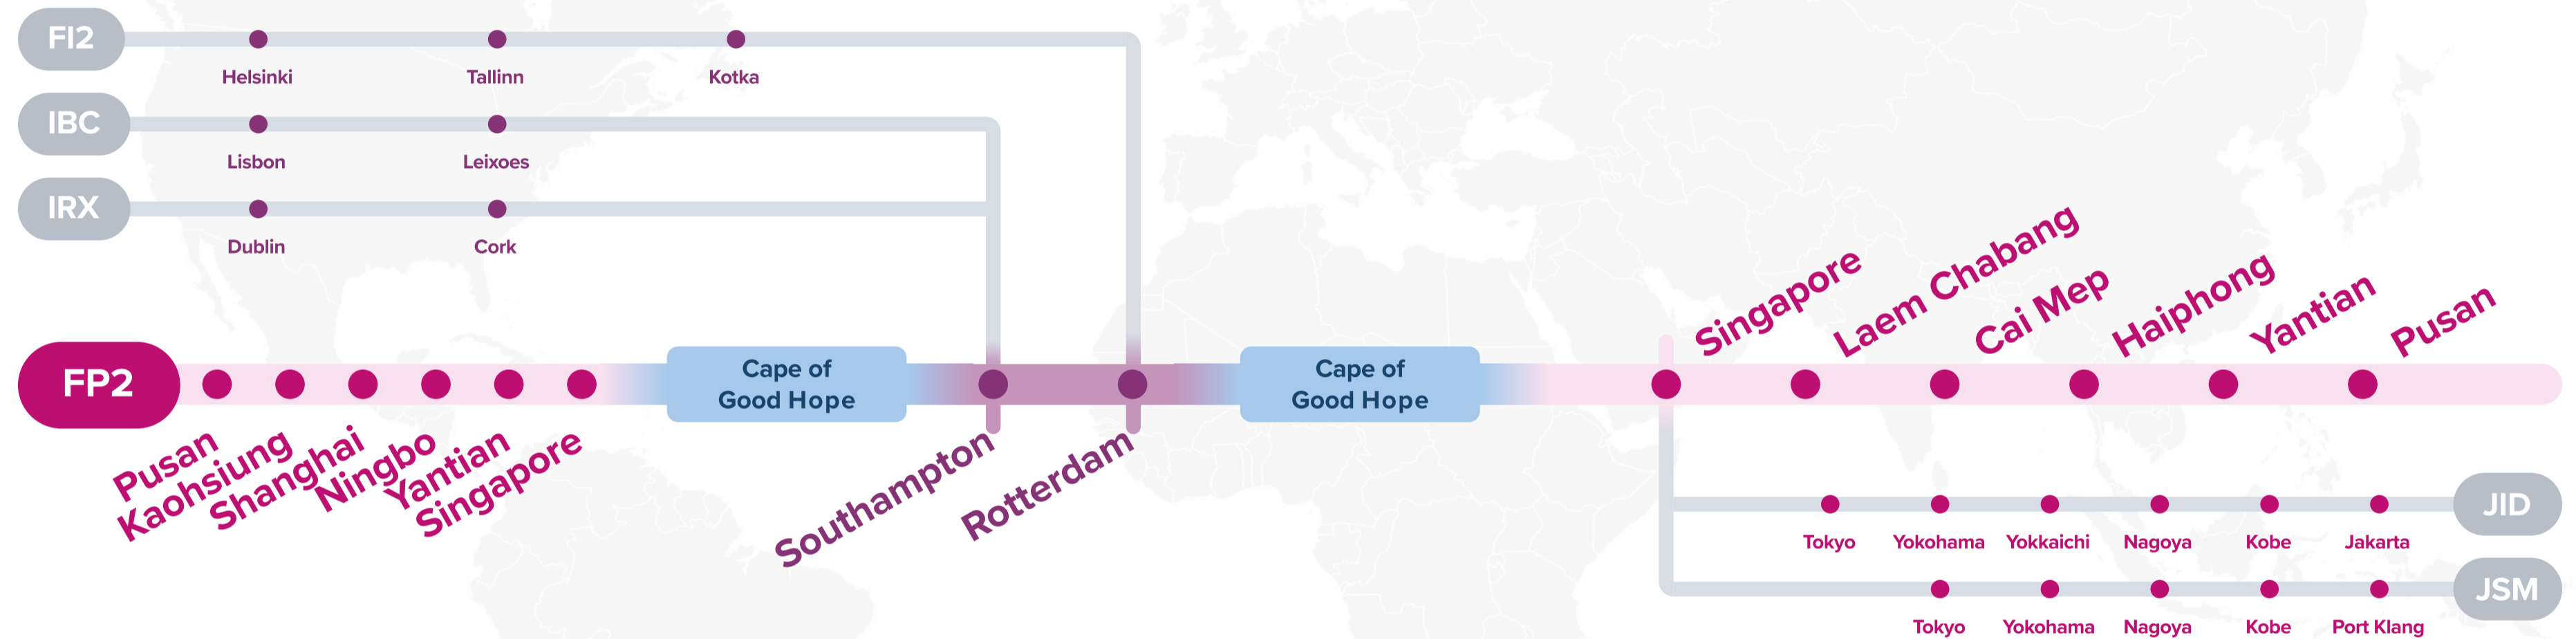

WESTBOUND ←
EASTBOUND →

Service Features

- Direct service from East Asia Hubs into United Kingdom and Benelux gateways.
- Express connection into United Kingdom.
- Direct Thailand and Vietnam connection from Northern Europe.

FP2: Far East Pacific 2

Westbound

Asia – North Europe Service (via CoGH)

FP2: Far East Pacific 2

Eastbound

FI2: Finland Express 2

JID: Japan Indonesia

IBC: Iberia Europe Service

JSM: Japan Straits Malaysia

IRX: Irish Sea Express

WESTBOUND ←
EASTBOUND →

Service Features

- █ Direct service from China and Southeast Asia into Felixstowe, Hamburg and Antwerp.
- █ Unique coverage into Algeciras.
- █ Seamless coverage from North Europe into China.

WESTBOUND ←
EASTBOUND →

Service Features

- Express service from China and Southeast Asia to Le Havre.
- Competitive transit from Antwerp and Le Havre to China and Southeast Asia.

Port Rotation

(Terminals are subject to change)