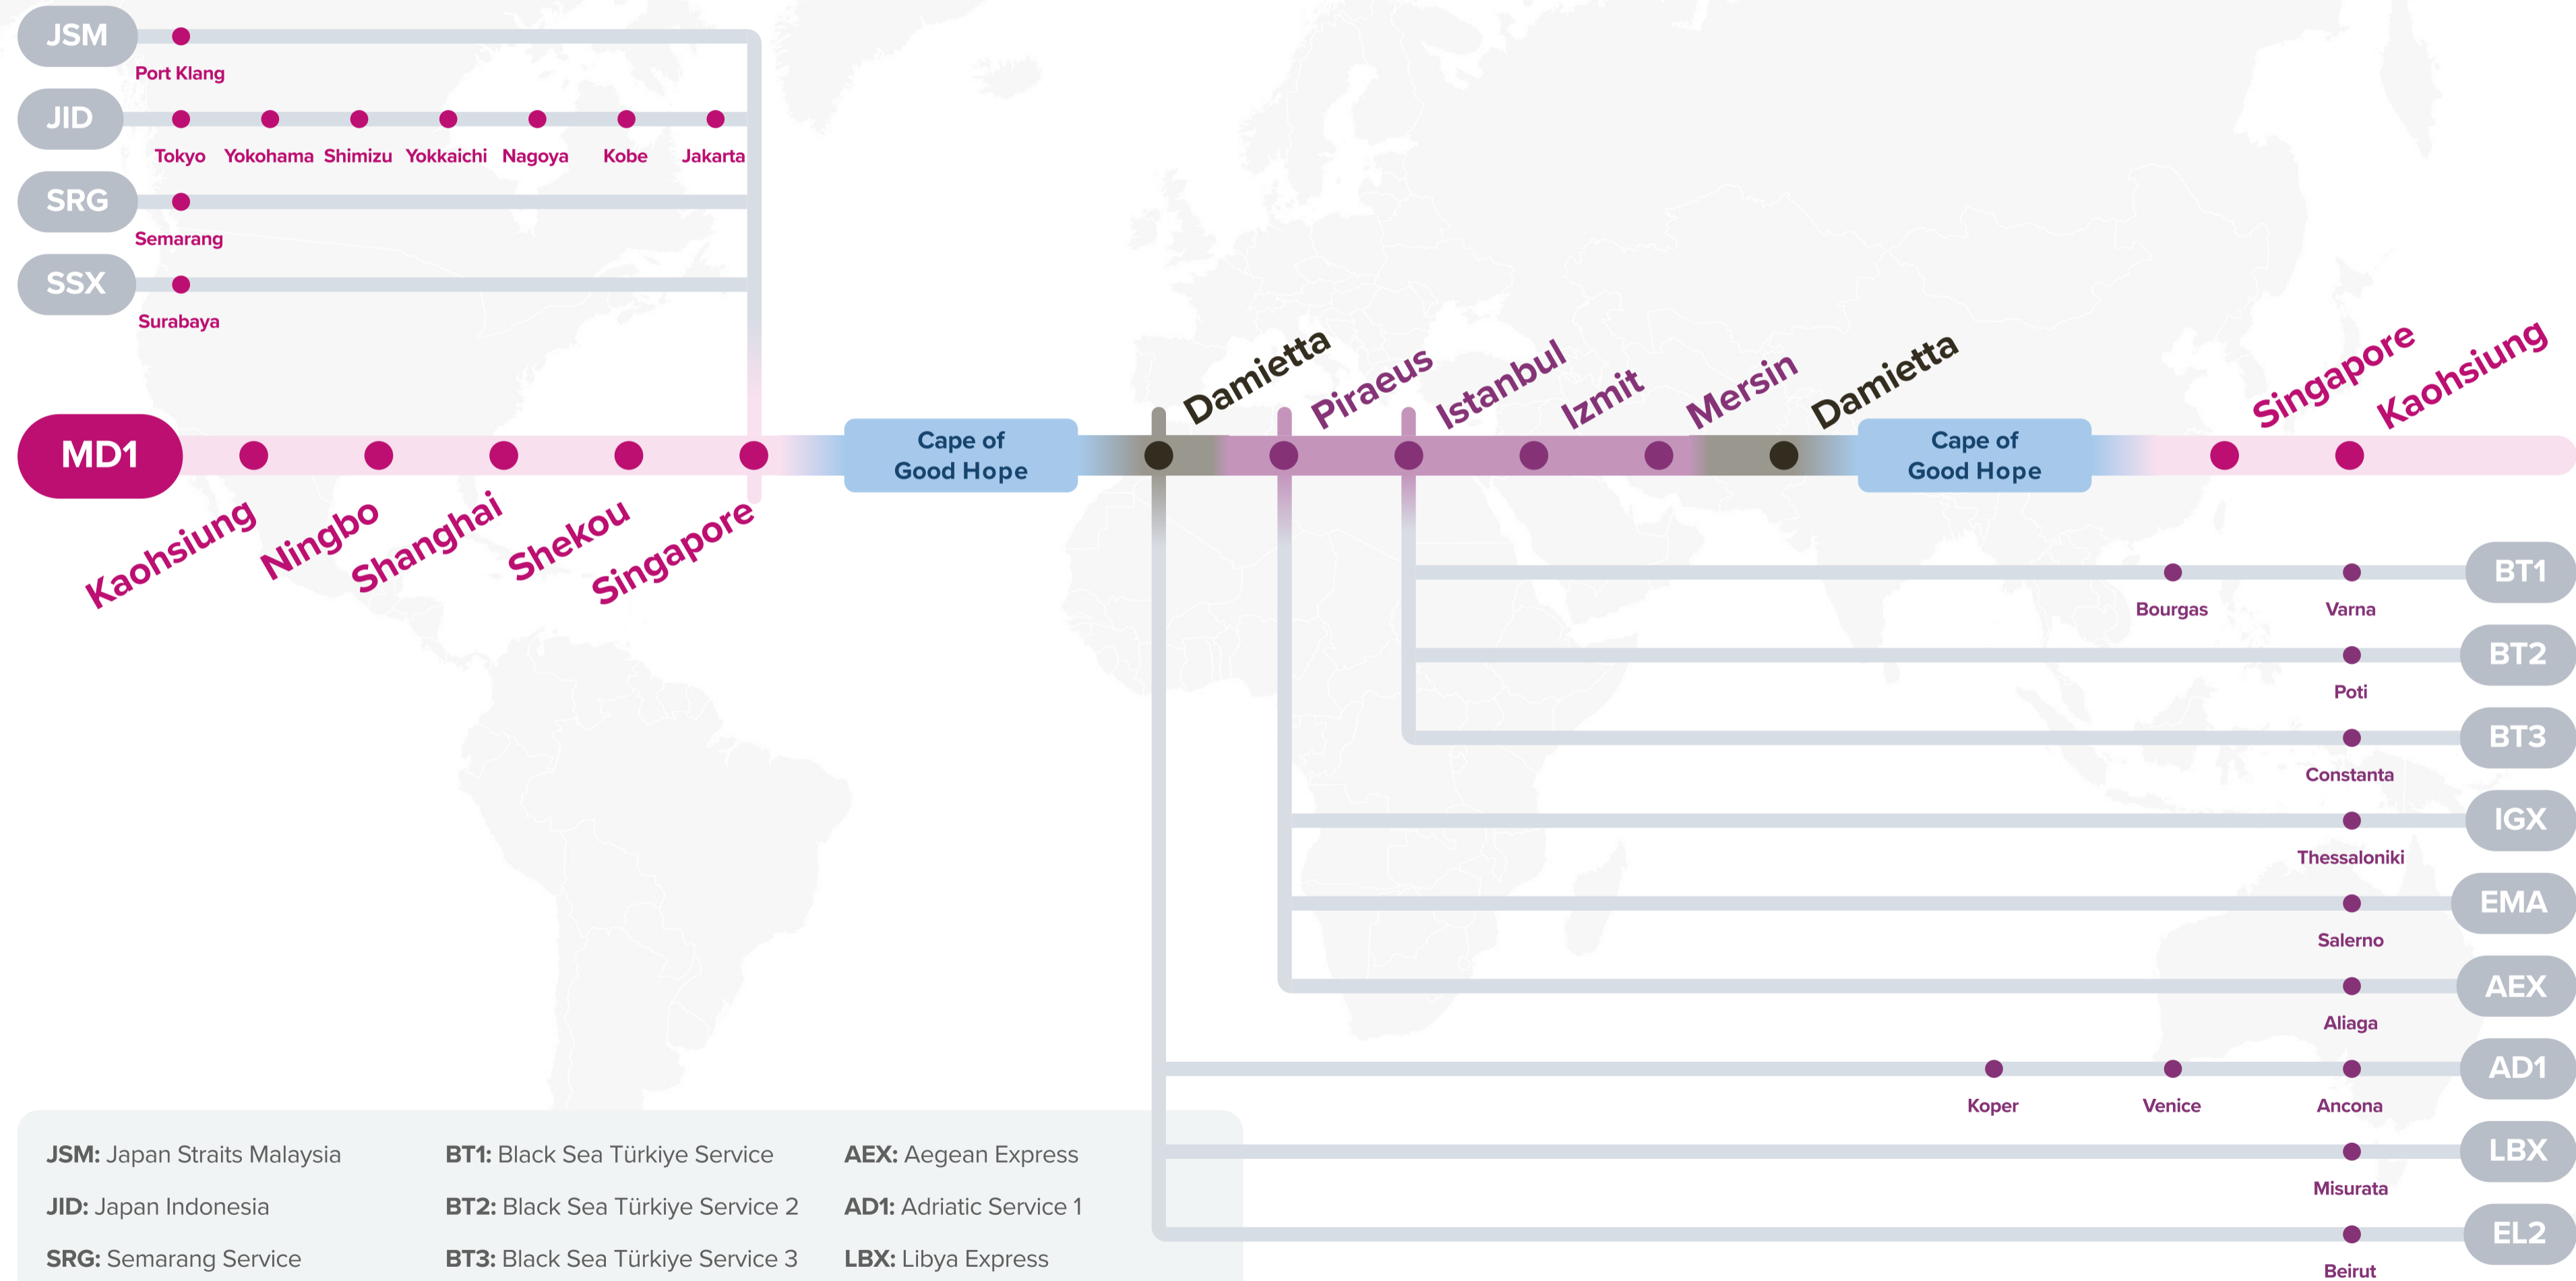

Transit Time

W/B	PUS	E/B	XMN
XMN	3	PUS	3

EASTBOUND →
WESTBOUND ←

Service Features

- Seamless connection between Kaohsiung and Pusan connecting onto Premier Alliance Services.

Port Rotation

(Terminals are subject to change)

Transit Time

E/B	PUS	W/B	XMN	TXG	KHH
XMN	7	PUS	4	5	6
TXG	6				
KHH	4				

WESTBOUND ←
EASTBOUND →

Service Features

- ☐ Direct service into Egypt, Greece and Eastern Mediterranean ports.
- ☐ Direct service from Eastern Mediterranean and Egypt to Singapore and Far East.

Asia – Mediterranean Service (via CoGH)

MD1: Mediterranean 1

Westbound

JSM: Japan Straits Malaysia

JID: Japan Indonesia

SRG: Semarang Service

SSX: Surabaya Singapore Express

BT1: Black Sea Türkiye Service

Eastbound

WESTBOUND ←
EASTBOUND →

Service Features

- Dedicated service connection West India, Pakistan with West, East Mediterranean ports directly.

Port Rotation

(Terminals are subject to change)

ORIGIN	CODE	ETA	ETD	TERMINAL
NHAVA SHEVA	NSA	FRI	SAT	BHARAT MUMBAI CONTAINER TERMINALS (PSA)
KARACHI	KHI	MON	MON	SOUTH ASIA PAKISTAN TERMINALS
MUNDRA	MUN	TUE	WED	ADANI INTERNATIONAL CONTAINER TERMINAL (CT3)
ALGECIRAS	ALG	MON	TUE	TOTAL TERMINAL INTERNATIONAL ALGECIRAS
VALENCIA	VLC	WED	FRI	APM TERMINALS VALENCIA
BARCELONA	BCN	SAT	SUN	APM TERMINALS BARCELONA
GENOA	GOA	MON	WED	VOLTRI TERMINAL EUROPE (VTE-PSA)
PIRAEUS	PIR	SAT	MON	PIRAEUS CONTAINER TERMINAL (PCT)
ALGECIRAS	ALG	THU	FRI	TOTAL TERMINAL INTERNATIONAL ALGECIRAS
KARACHI	KHI	THU	THU	SOUTH ASIA PAKISTAN TERMINALS
MUNDRA	MUN	FRI	SAT	ADANI INTERNATIONAL CONTAINER TERMINAL (CT3)
NHAVA SHEVA	NSA	SUN	SAT	BHARAT MUMBAI CONTAINER TERMINALS (PSA)